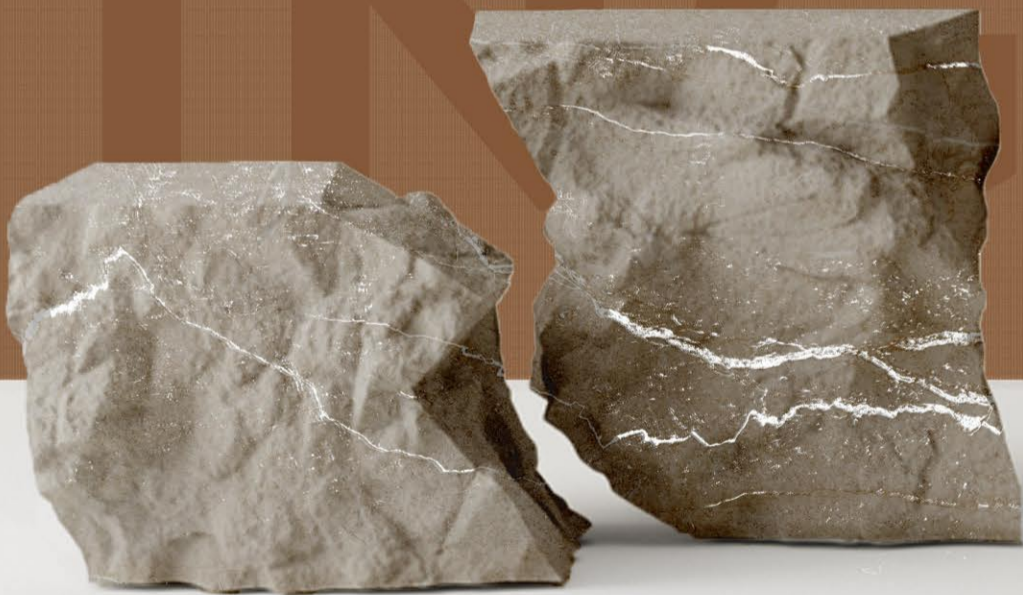

CARVING

Decore

**CARVING
DECORE**
COLLECTION

600x1200mm

GVT-PGVT

**600x1200
mm**

**CARVING
DECORE**

**CREATES OUT OF WORLD EFFECT
IN YOUR SPACE**

Majestically crafted with detail to perfection
with intricate and sublime designs that
make everyone say wow

CARVE GREAT STORIES ON WALLS

tiles that have a symphony of mesmerizing style,
glorious effects and enduring features
that give great vibes.

FEATURES

Resistant
To Chemicals

Quick & Easy
Application

Long
Lasting

Easy
Cleaning

Low Water
Absorption

Antislip
Surface

HOLLISTM
VITRIFIED PVT. LTD.