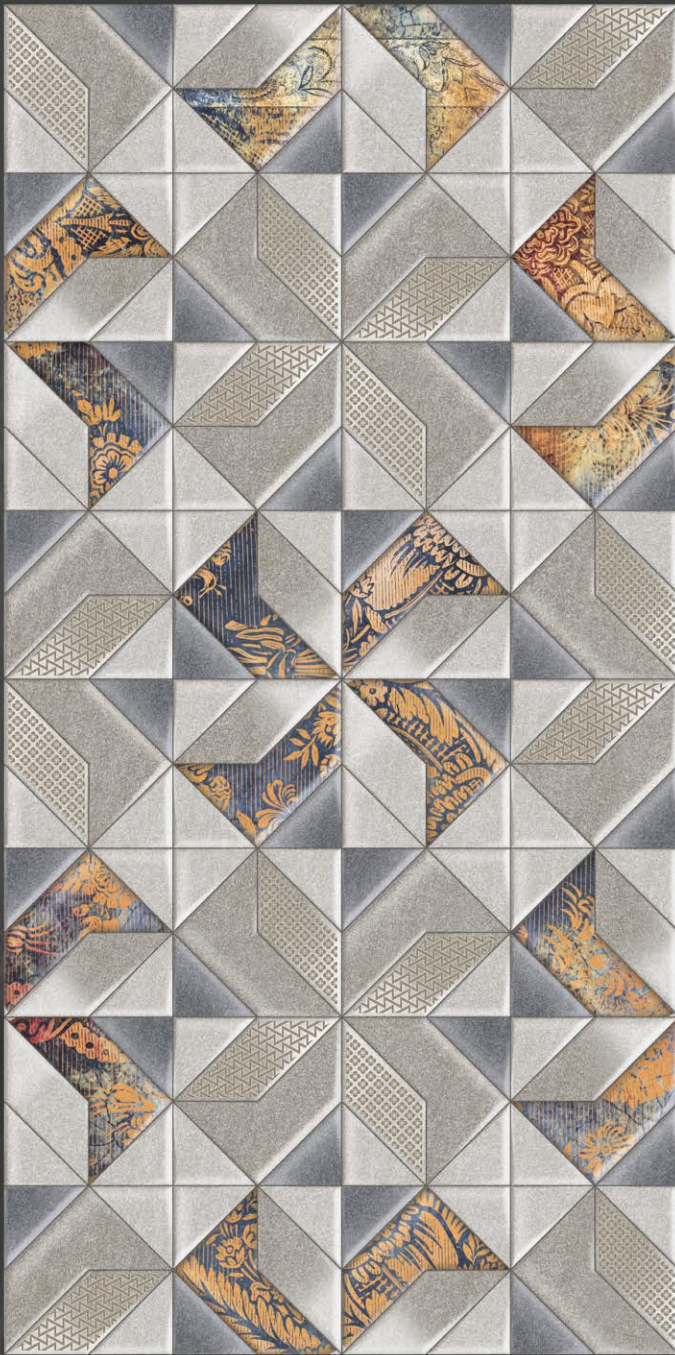

FOSTER
BROWN DECOR

HOLLISTM
VITRIFIED PVT. LTD.

SIZE
600X1200MM

FINISH
CARVING

RANDOM
03

DECORE

AURA
NERO DECOR

AURA
NERO DECOR