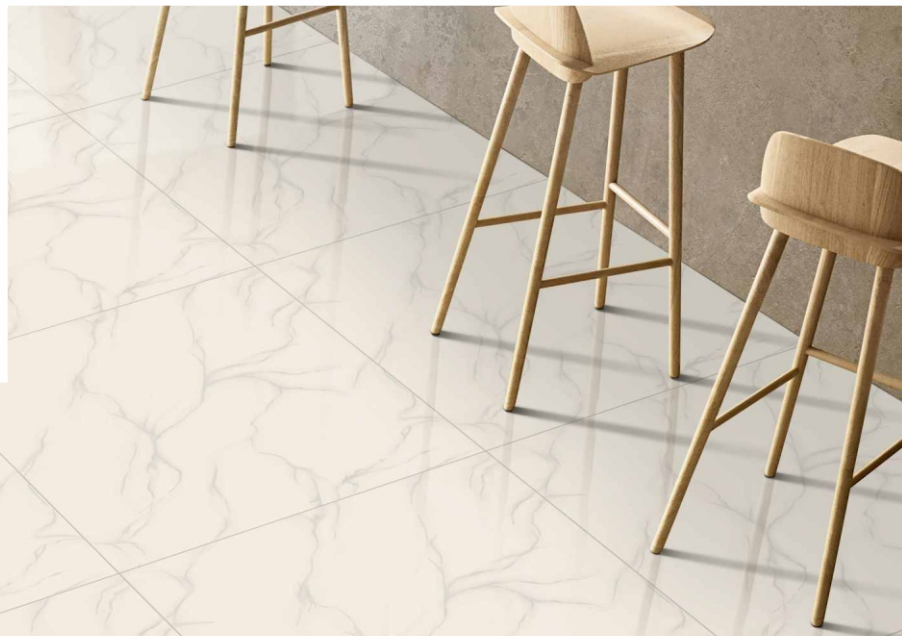

DESIGN THAT SPEAKS
THE LANGUAGE OF CHARM

600x600mm

IVORY

600 x
600mm

VOLCANO

**600 x
600mm**

KENWOOD

600 x
600mm

VIVA LINE

**600 x
600mm**

**TIGER
WOOD**

**600 x
600mm**

POLO

**600 x
600mm**

JAZZ

**600 x
600mm**

PACIFIC

**600 x
600mm**

GRAVITY

600 x
600mm

OCEAN

**600 x
600mm**

FLORISH

**600 x
600mm**