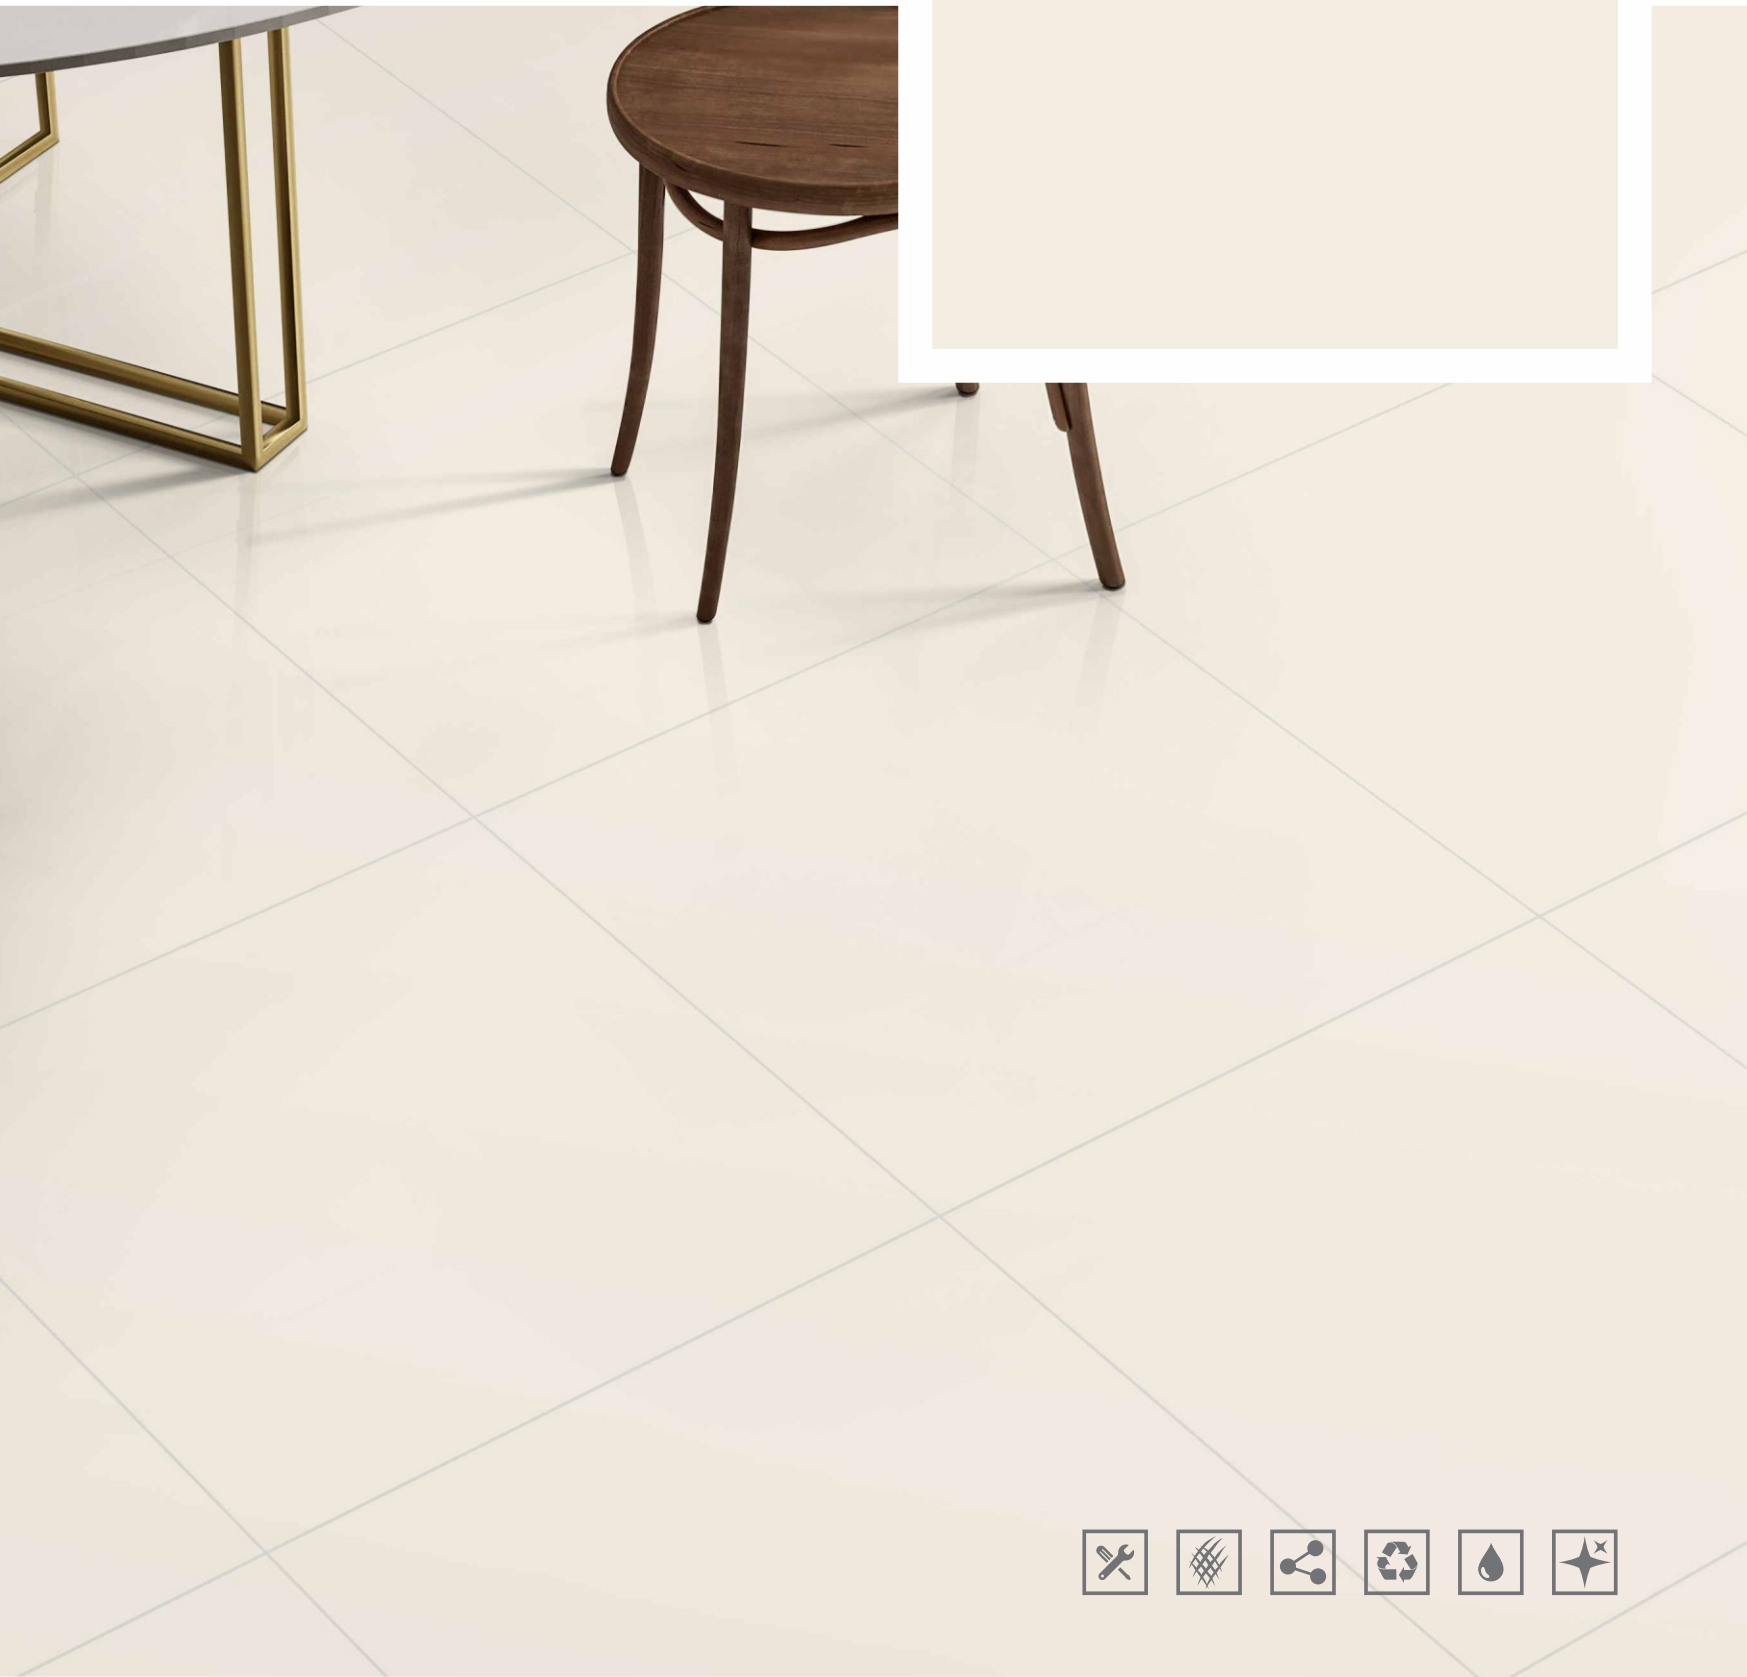

DESIGN THAT SPEAKS
THE LANGUAGE OF CHARM

600x600mm

IVORY

600 x
600mm

VOLCANO

**600 x
600mm**

KENWOOD

600 x
600mm