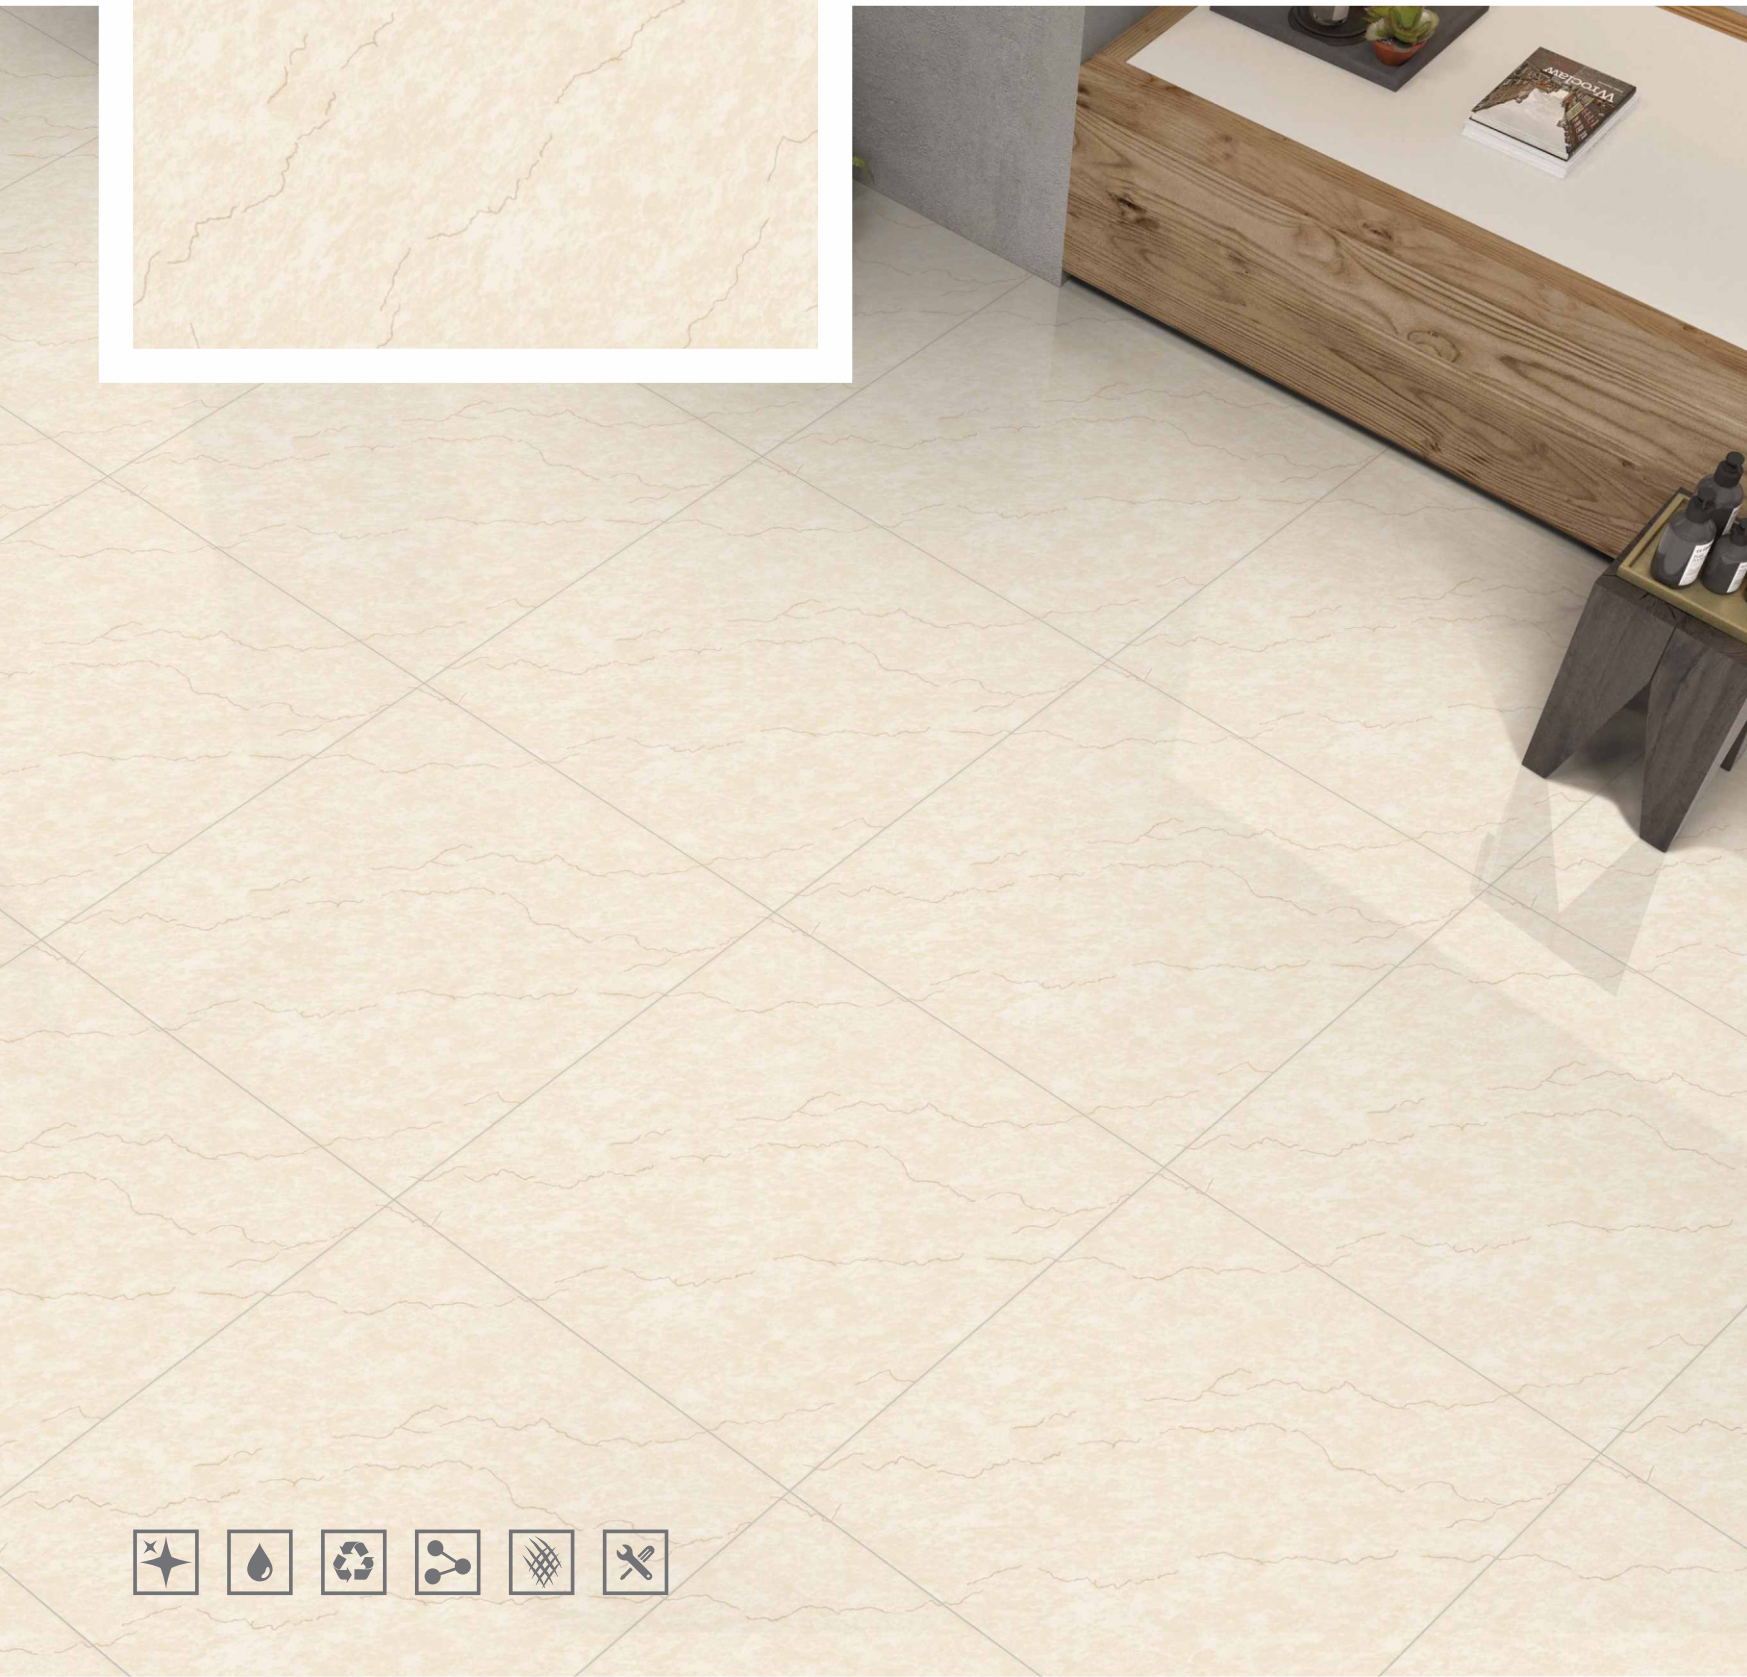

DESIGN THAT SPEAKS
THE LANGUAGE OF CHARM

600x600mm

IVORY

600 x
600mm

VOLCANO

**600 x
600mm**

KENWOOD

600 x
600mm

VIVA LINE

**600 x
600mm**

**TIGER
WOOD**

**600 x
600mm**

POLO

**600 x
600mm**

JAZZ

**600 x
600mm**