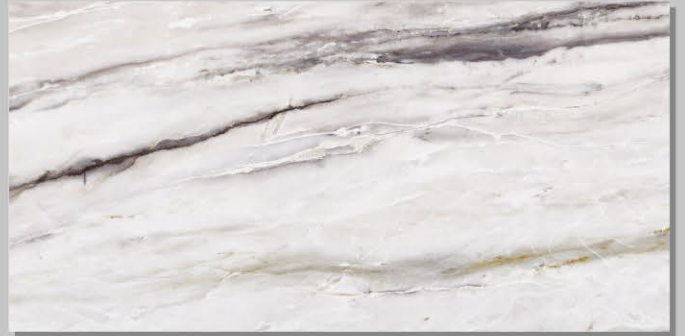

SUPER PANDA

SIZE
600X1200MM

FINISH
GLOSSY

RANDOM
04