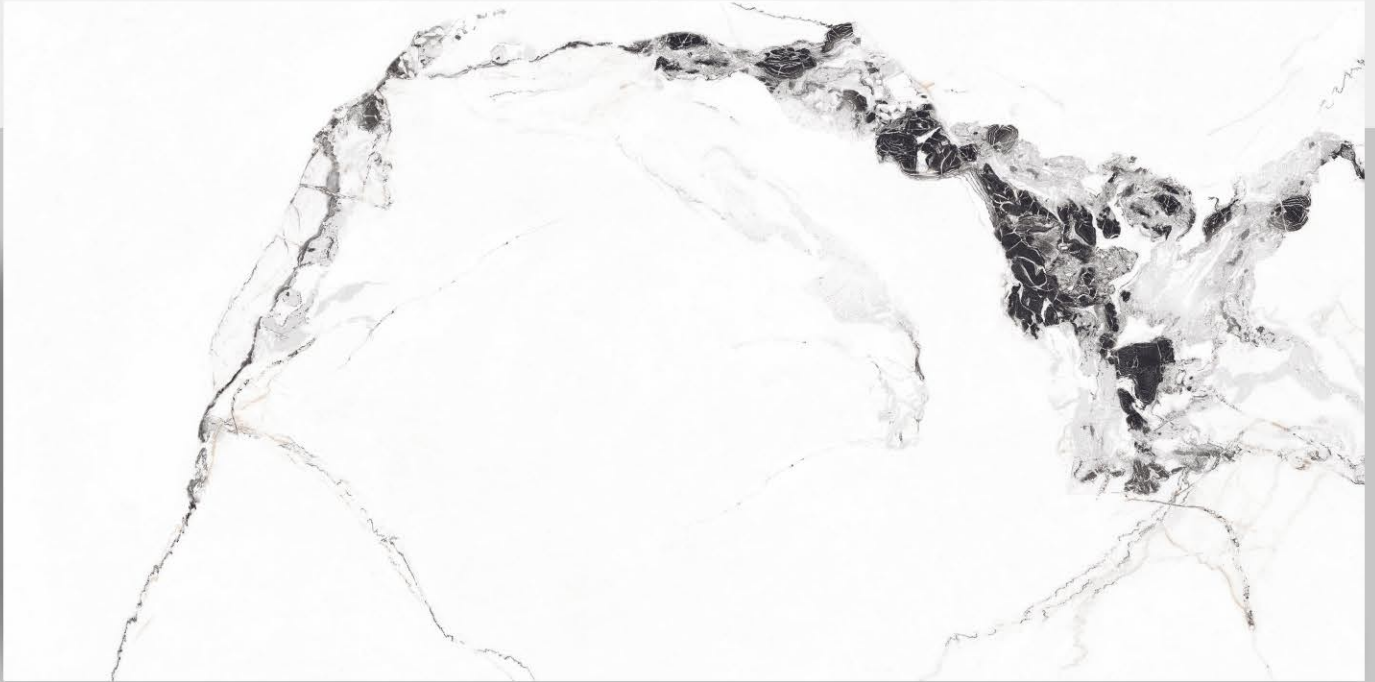

ANTIQUÉ ONYX BIANCO

HOLLISTM
VITRIFIED PVT. LTD.

ANTIQUE STATUARIO

SIZE
600X1200MM

FINISH
GLOSSY

RANDOM
03

ARABECATO STATUARIO

SIZE
600X1200MM