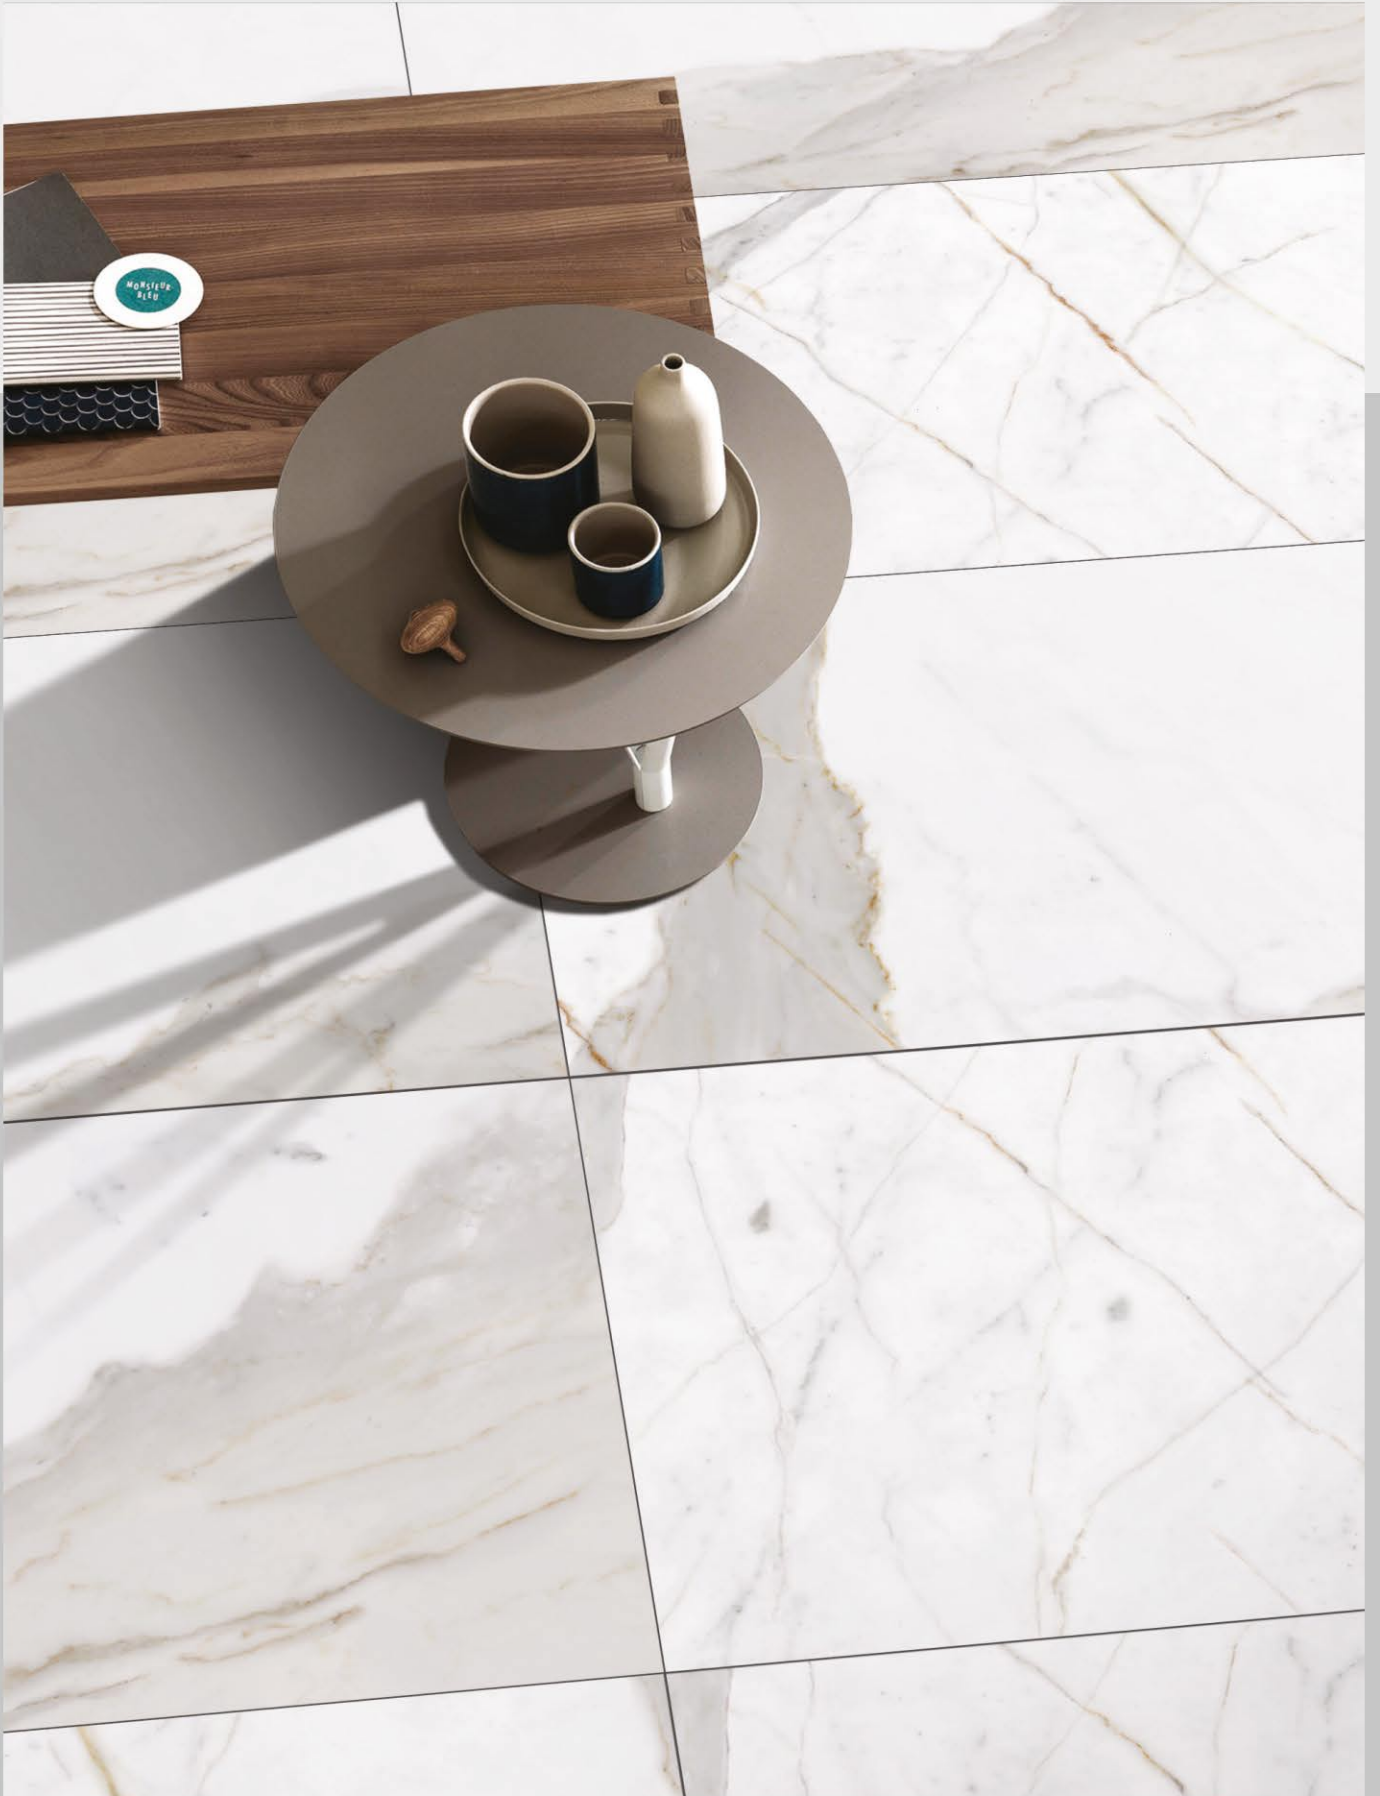

AMBER WHITE

HOLLIS^{TM}
VITRIFIED PVT. LTD.