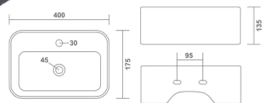

NEW
ARRIVAL

RADIUS

SPA

SPANISH

COLADO

JEX

Wall Hung Basin
485x395x150mm
19"x16"x6"
13.60 Kg.

NIKKI

NERO

Wall Hung Basin
475x335x140mm
19"x13"x6"
8.70 Kg.