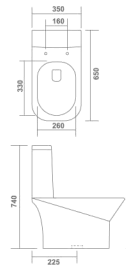

NEW
ARRIVAL

VENUS

Syphonic

AQUA

NEW
ARRIVAL

ARIC

5D Flush

Syphonic

Rimless

CORA

One Piece Closet
650x350x740mm
26"x14"x30"
S Trap - 9"
55.00 Kg.

NEW
ARRIVAL

NEW
ARRIVAL

5D Flush

Syphonic

Rimless

KANGAROO