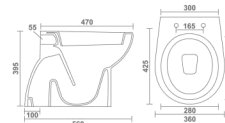

EWC CONCEALED

Water Closet
560x360x395mm
22"x14"x1'6"
18.75 Kg.