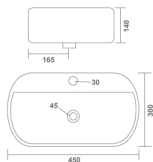

LIBRA

Table Top Basin
460x340x120mm
19"x13"x5"
11.90 Kg.

SHINE

Table Top Basin
470x300x120mm
19"x12"x5"
8.00 Kg.

OMEN

Table Top Basin
470x300x110mm
19"x12"x4"
7.60 Kg.

VEXMON

Table Top Basin
450x400x120mm
18"x16"x5"
12.85 Kg.

Thin rim

SOPIE

Table Top Basin
460x340x110mm
18"x13"x4"
14.30 Kg.

Thin rim

ASTON

Table Top Basin
460x300x140mm
18"x12"x5"
9.45 Kg.

Thin rim

Thin rim

SELVI

Table Top Basin
450x310x130mm
18"x12"x5"
9.80 Kg.

Thin rim

BRUNA (Mini)

Table Top Basin
450x330x90mm
18"x13"x4"
8.80 Kg.

Thin rim

AMPLE

Table Top Basin
450x300x140mm
18"x12"x5"
10.85 Kg.