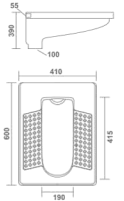

CORNER 14°
Wall Hung Basin
355x355x190mm
14"x14"x7"
6.15 Kg.

ANTRIX
Wall Hung Basin
320x320x130mm
13"x13"x5"
5.65 Kg.

NEW ARRIVAL

Box Rim

Orisa Pan - 23°

Pan
435x595x280mm
17'x24'x11"
18.90 Kg.

ACU PAN

Pan
410x600x390mm
16'x24'x16"
16.40 Kg.