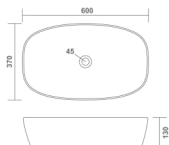

SEGA

Table Top Basin
540x390x125mm
22"x16"x5"

NEW
ARRIVAL

PROXY

Table Top Basin
400x300x140mm
16"x12"x5"

NEW
ARRIVAL

VILLA

Table Top Basin
625x350x150mm
25"x14"x6"

NEW
ARRIVAL

LOTUS

Table Top Basin
410x410x165mm
16"x16"x7"

Thin rim

NEW
ARRIVAL

VOIVO

Table Top Basin
600x370x130mm
24"x15"x5"
11.95 Kg.

Thin rim

NEW
ARRIVAL

SEGA

Table Top Basin
540x390x125mm
22"x16"x5"
10.00 Kg.

NEW
ARRIVAL

Thin rim

VIPER

Table Top Basin
440x320x110mm
17"x13"x4"
7.50 Kg.

Thin rim