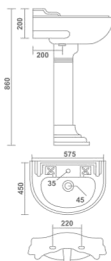

IMPERIAL

One Piece Basin
405x405x790mm
16"x16"x31"
22.30 Kg.

TOGO

One Piece Basin
380x380x870mm
15"x15"x35"
21.20 Kg.

CATANIA

One Piece Basin
390x260x300mm
15"x10"x12"
16.50 Kg.

KUBICA

One Piece Basin
350x350x270mm
14"x14"x11"
12.10 Kg.

CUBIX

One Piece Basin
450x430x335mm
18"x17"x13"
27.60 Kg.

BERLIN

One Piece Basin
410x400x270mm
16"x16"x11"
12.60 Kg.

COLADO
Wash Basin Pedestal
510x410x820mm
20"x16"x32"
27.35 Kg.

PARISH
Wash Basin Pedestal
550x425x800mm
22"x17"x32"
26.20 Kg.

COSMO
Wash Basin Pedestal
585x415x795mm
23"x16"x32"
28.95 Kg.

SQUARE
Wash Basin Pedestal
550x440x815mm
22"x17"x32"
27.85 Kg.

SILVA
Wash Basin Pedestal
575x425x850mm
23"x17"x34"
26.55 Kg.

MILLO
Wash Basin Pedestal
570x430x890mm
23x17x35"
25.10 Kg.