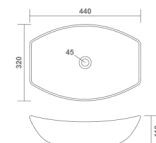

OX XO EWC S & P

Water Closet
520x360x380mm
21"x14"x1'5"
33.40 Kg.

LINIA EWC S & P

Water Closet
475x345x400mm
19"x14"x1'6"
18.30 Kg.

ANGLO INDIAN S & P

Water Closet
580x450x320mm
20"x18"x1'3"
19.35 Kg.

EWC CONCEALED

NEW
ARRIVAL

LOTUS

Table Top Basin
410x410x165mm
16"x16"x7"

Thin rim

NEW
ARRIVAL

VOIVO

Table Top Basin
600x370x130mm
24"x15"x5"
11.95 Kg.

Thin rim

NEW
ARRIVAL

SEGA

Table Top Basin
540x390x125mm
22"x16"x5"
10.00 Kg.

NEW
ARRIVAL

Thin rim

VIPER

Table Top Basin
440x320x110mm
17"x13"x4"
7.50 Kg.

Thin rim

NEW
ARRIVAL

PROXY

Table Top Basin
400x300x140mm
16"x12"x5"
9.20 Kg.

NEW
ARRIVAL

Thin rim

LOTUS

Table Top Basin
410x410x165mm
16"x16"x7"
9.70 Kg.

Thin rim