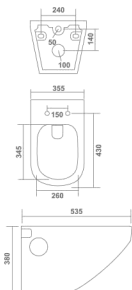

AURA
Wall Hung Closet
535x355x380mm
21"x14"x15"
26.35 Kg.