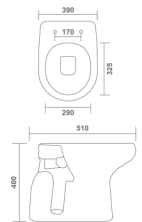

ETHAN EWC S & P

ORIENT EWC

Water Closet
510x390x400mm
20"x16"x16"
23.80 Kg.