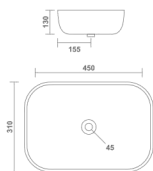

LIBRA

Table Top Basin
460x340x120mm
19"x13"x5"
11.90 Kg.

SHINE

Table Top Basin
470x300x120mm
19"x12"x5"
8.00 Kg.

OMEN

Table Top Basin
470x300x110mm
19"x12"x4"
7.60 Kg.

VEXMON

Table Top Basin
450x400x120mm
18"x16"x5"
12.85 Kg.

Thin rim

SOPIE

Table Top Basin
460x340x110mm
18"x13"x4"
14.30 Kg.

Thin rim

ASTON

Table Top Basin
460x300x140mm
18"x12"x5"
9.45 Kg.

Thin rim

Thin rim

SELVI

Table Top Basin
450x310x130mm
18"x12"x5"
9.80 Kg.

Thin rim

BRUNA (Mini)

Table Top Basin
450x330x90mm
18"x13"x4"
8.80 Kg.

Thin rim

AMPLE

Table Top Basin
450x300x140mm
18"x12"x5"
10.85 Kg.