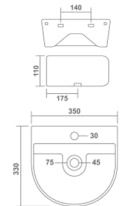

Thin rim

VIOLET
Wall Hung Basin
380x340x140mm
15"x13"x6"
10.50 Kg.

BERRY
Wall Hung Basin
360x260x130mm
14"x10"x5"
6.35 Kg.

SONATA
Wall Hung Basin
380x410x175mm
15"x16"x7"
11.20 Kg.

Thin rim

LEXO
Wall Hung Basin
350x330x110mm
14"x13"x4"
8.55 Kg.