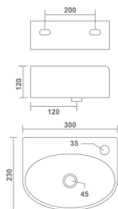

Thin rim

Thin rim

Thin rim