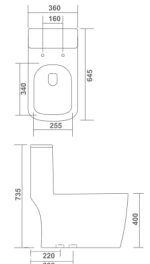

NEW
ARRIVAL

VENUS

Syphonic

AQUA

NEW
ARRIVAL

ARIC

5D Flush

Syphonic

Rimless

CORA

One Piece Closet
650x350x740mm
26"x14"x30"
S Trap - 9"
55.00 Kg.

NEW
ARRIVAL

NEW
ARRIVAL

5D Flush

Syphonic

Rimless

KANGAROO