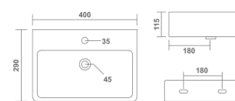

LEO

Wall Hung Basin
400x290x115mm
16"x11"x4"
9.00 Kg.

LORENZ

Thin rim