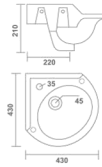

AMAY
Wall Hung Basin
350x335x150mm
14"x14"x6"
7.20 Kg.