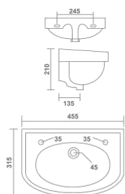

Thin rim

BRUNA (Mini)

Wall Hung Basin
450x330x90mm
18"x13"x4"
8.80 Kg.

Thin rim

AMPLE

Wall Hung Basin
450x300x140mm
18"x12"x5"
10.85 Kg.

RITZ

Thin rim

BRIO

Wall Hung Basin
450x275x125mm
18"x11"x5"
9.35 Kg.

KOHINOOR

Wall Hung Basin
410x310x120mm
16"x12"x5"
8.75 Kg.

Thin rim

PRIME

Wall Hung Basin
430x295x130mm
17"x12"x5"
8.75 Kg.