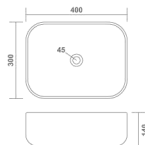

OX XO EWC S & P

Water Closet
520x360x380mm
21"x14"x1'5"
33.40 Kg.

LINIA EWC S & P

Water Closet
475x345x400mm
19"x14"x1'6"
18.30 Kg.

ANGLO INDIAN S & P

Water Closet
580x450x320mm
20"x18"x1'3"
19.35 Kg.

EWC CONCEALED

NEW
ARRIVAL

LOTUS

Table Top Basin
410x410x165mm
16"x16"x7"

Thin rim

NEW
ARRIVAL

VOIVO

Table Top Basin
600x370x130mm
24"x15"x5"
11.95 Kg.

Thin rim

NEW
ARRIVAL

SEGA

Table Top Basin
540x390x125mm
22"x16"x5"
10.00 Kg.

NEW
ARRIVAL

Thin rim

VIPER

Table Top Basin
440x320x110mm
17"x13"x4"
7.50 Kg.

Thin rim

NEW
ARRIVAL

PROXY

Table Top Basin
400x300x140mm
16"x12"x5"
9.20 Kg.

NEW
ARRIVAL

Thin rim

LOTUS

Table Top Basin
410x410x165mm
16"x16"x7"
9.70 Kg.

Thin rim