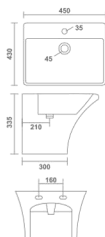

CATANIA

KUBICA

CUBIX

BERLIN