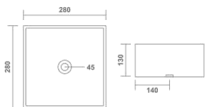

Table Top Basin
320x320x110mm
13"x13"x4"
5.00 Kg.

Thin rim

RONITH

Table Top Basin
270x270x120mm
11"x11"x5"
6.90 Kg.

BELLA
Table Top Basin
280x280x130mm
11"x11"x5"
7.15 Kg.

Thin rim

SWISS
Table Top Basin
280x280x120mm
11"x11"x5"
5.15 Kg.