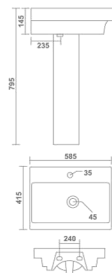

IMPERIAL

One Piece Basin
405x405x790mm
16"x16"x31"
22.30 Kg.

TOGO

One Piece Basin
380x380x870mm
15"x15"x35"
21.20 Kg.

CATANIA

One Piece Basin
390x260x300mm
15"x10"x12"
16.50 Kg.

KUBICA

One Piece Basin
350x350x270mm
14"x14"x11"
12.10 Kg.

CUBIX

One Piece Basin
450x430x335mm
18"x17"x13"
27.60 Kg.

BERLIN

One Piece Basin
410x400x270mm
16"x16"x11"
12.60 Kg.

COLADO
Wash Basin Pedestal
510x410x820mm
20"x16"x32"
27.35 Kg.

PARISH
Wash Basin Pedestal
550x425x800mm
22"x17"x32"
26.20 Kg.

COSMO
Wash Basin Pedestal
585x415x795mm
23"x16"x32"
28.95 Kg.

SQUARE
Wash Basin Pedestal
550x440x815mm
22"x17"x32"
27.85 Kg.

SILVA
Wash Basin Pedestal
575x425x850mm
23"x17"x34"
26.55 Kg.

MILLO
Wash Basin Pedestal
570x430x890mm
23x17x35"
25.10 Kg.