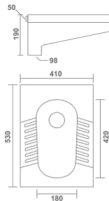

ORISSA PAN 23°

Pan
450x620x280mm
18'x24'x11"
17.80 Kg.