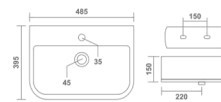

NEW
ARRIVAL

RADIUS

SPA

SPANISH

COLADO

JEX

Wall Hung Basin
485x395x150mm
19"x16"x6"
13.60 Kg.

NIKKI

NERO

Wall Hung Basin
475x335x140mm
19"x13"x6"
8.70 Kg.