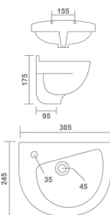

Thin rim

ARTIZ

Wall Hung Basin
310x305x105mm
12"x12"x4"
7.45 Kg.

Thin rim

NICE
Wall Hung Basin
310x300x110mm
12"x12"x5"
4.85 Kg.

Thin rim

SMALL
Wall Hung Basin
270x340x110mm
11"x14"x4"
6.25 Kg.

Thin rim

POLO
Wall Hung Basin
300x230x120mm
12"x9"x5"
5.75 Kg.

Thin rim

SMITH
Wall Hung Basin
300x350x110mm
14"x12"x4"
5.00 Kg.

REAL
Wall Hung Basin
305x245x175mm
12"x10"x7"
4.45 Kg.

VISTA
Wall Hung Basin
250x300x115mm
10"x12"x4"
5.80 Kg.