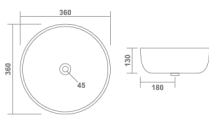

MOON

Thin rim

MADRID

Thin rim

RITZ (I)

Table Top Basin
360x310x130mm
14"x12"x5"
8.35 Kg.

ROCA

Table Top Basin
360x310x130mm
14"x12"x5"
8.35 Kg.

CELLO (Mini)

Thin rim

SOPIE (Mini)

Thin rim

SELVI (Mini)

Thin rim

TAPE

Table Top Basin
340x340x100mm
14"x14"x4"
6.45 Kg.

Thin rim