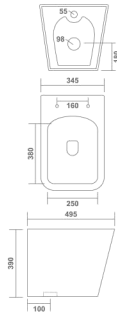

ATLANTIS EWC S & P