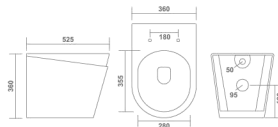

NEW
ARRIVAL

THOR EWC

Water Closet
530x350x390mm
21"x14"x16"
34.60 Kg.