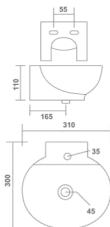

Thin rim

ARTIZ

Wall Hung Basin
310x305x105mm
12"x12"x4"
7.45 Kg.

Thin rim

NICE
Wall Hung Basin
310x300x110mm
12"x12"x5"
4.85 Kg.

Thin rim

SMALL
Wall Hung Basin
270x340x110mm
11"x14"x4"
6.25 Kg.

Thin rim