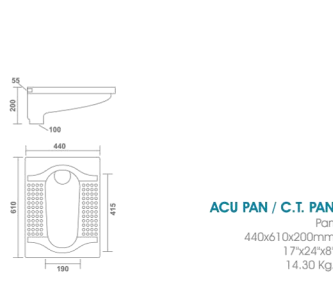

ACU PAN / C.T. PAN

Pan
440x610x200mm
17'x24'x8"
14.30 Kg.