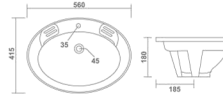

Table Top Basin
320x320x110mm
13"x13"x4"
5.00 Kg.

Thin rim

RONITH

Table Top Basin
270x270x120mm
11"x11"x5"
6.90 Kg.

BELLA
Table Top Basin
280x280x130mm
11"x11"x5"
7.15 Kg.

Thin rim

SWISS
Table Top Basin
280x280x120mm
11"x11"x5"
5.15 Kg.

Thin rim

CUP
Table Top Basin
340x300x380mm
14"x24"x15"
19.90 Kg.

DOLLY
Table Top Basin
280x280x120mm
11"x11"x5"
4.10 Kg.

Thin rim

YORK
Under Counter Basin
410x320x100mm
16"x13"x4"
6.50 Kg.

KORONA
Top Counter Basin
560x415x180mm
22"x16"x7"
12.10 Kg.