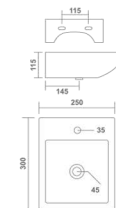

Thin rim

ARTIZ

Wall Hung Basin
310x305x105mm
12"x12"x4"
7.45 Kg.

Thin rim

NICE
Wall Hung Basin
310x300x110mm
12"x12"x5"
4.85 Kg.

Thin rim

SMALL
Wall Hung Basin
270x340x110mm
11"x14"x4"
6.25 Kg.

Thin rim

POLO
Wall Hung Basin
300x230x120mm
12"x9"x5"
5.75 Kg.

Thin rim

SMITH
Wall Hung Basin
300x350x110mm
14"x12"x4"
5.00 Kg.

REAL
Wall Hung Basin
305x245x175mm
12"x10"x7"
4.45 Kg.

VISTA
Wall Hung Basin
250x300x115mm
10"x12"x4"
5.80 Kg.