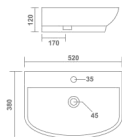

SLEEK
Table Top Basin
520x320x130mm
21"x13"x5"
10.80 Kg.