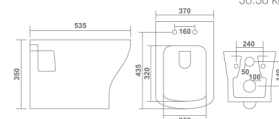

Wall Hung Closet
535x370x350mm
21"x15"x14"
30.50 Kg.

ZETA