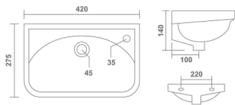

FIEO

Thin rim