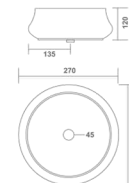

Thin rim

BRUCK

Table Top Basin
340x340x140mm
13"x13"x5"
8.15 Kg.

Thin rim

FANTA

Table Top Basin
310x250x130mm
13"x10"x5"
6.10 Kg.

Thin rim

KWID

Table Top Basin
320x320x150mm
13"x13"x6"
7.70 Kg.

Thin rim

SCOT

Table Top Basin
300x300x100mm
12"x12"x4"
3.25 Kg.

Thin rim

ISLAND

Table Top Basin
320x320x110mm
13"x13"x4"
5.00 Kg.

Thin rim

RONITH

Table Top Basin
270x270x120mm
11"x11"x5"
6.90 Kg.