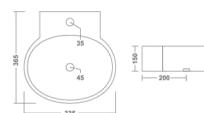

ARAV

Wall Hung Basin
335x365x150mm
13"x14"x6"
8.40 Kg.

MARIO

Thin rim