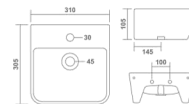

TAPE

Thin rim

SUHANI

Wall Hung Basin
355x225x140mm
14"x9"x5"
4.90 Kg.

GEO

Thin rim

CLAY

GOLF

ARAV

Wall Hung Basin
335x365x150mm
13"x14"x6"
8.40 Kg.

MARIO

Thin rim

ARTIZ

Wall Hung Basin
310x305x105mm
12"x12"x4"
7.45 Kg.

Thin rim