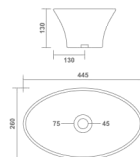

FIGGY

Table Top Basin
445x260x130mm
18"x10"x5"
5.40 Kg.