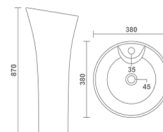

TOGO

One Piece Basin
380x380x870mm
15"x15"x35"
21.20 Kg.