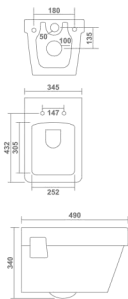

NEON 19"

Wall Hung Closet
490x355x360mm
19"x14"x15"
29.35 Kg.

Wall Hung Closet
535x370x350mm
21"x15"x14"
30.50 Kg.

Wall Hung Closet
525x340x350mm
21"x14"x14"
23.70 Kg.