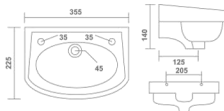

SUHANI

Wall Hung Basin
355x225x140mm
14"x9"x5"
4.90 Kg.

GEO

Thin rim