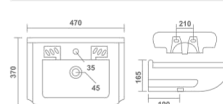

NEW
ARRIVAL

RADIUS

SPA

SPANISH

COLADO

JEX

Wall Hung Basin
485x395x150mm
19"x16"x6"
13.60 Kg.

NIKKI

NERO

Wall Hung Basin
475x335x140mm
19"x13"x6"
8.70 Kg.