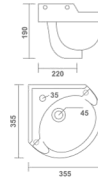

ANTRIX
Wall Hung Basin
320x320x130mm
13"x13"x5"
5.65 Kg.