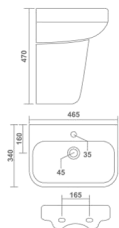

COSMO
Wash Basin Pedestal
585x415x795mm
23"x16"x32"
28.95 Kg.

SQUARE
Wash Basin Pedestal
550x440x815mm
22"x17"x32"
27.85 Kg.

SILVA
Wash Basin Pedestal
575x425x850mm
23"x17"x34"
26.55 Kg.

MILLO
Wash Basin Pedestal
570x430x890mm
23x17x35"
25.10 Kg.

ROYAL
Wash Basin Pedestal
575x450x860mm
23x18x34"
28.25 Kg.

SONARA
Wash Basin Pedestal
540x420x905mm
21x17x36"
23.85 Kg.

DOLPHIN
Wash Basin Pedestal
440x530x810mm
17x21x32"
21.40 Kg.

ORCHID
Wash Basin Pedestal
525x420x870mm
21x17x35"
21.95 Kg.

M.CERA
Wash Basin Pedestal
570x440x885mm
23x17x35"
23.85 Kg.

TUFO HALF
Wash Basin Half Pedestal
465x340x470mm
18"x14"x19"
16.15 Kg.

NIKKI HALF
Wash Basin Half Pedestal
480x390x410mm
19"x15"x16"
17.45 Kg.

PARISH HALF
Wash Basin Half Pedestal
550x425x510mm
22"x17"x20"
26.75 Kg.

CANON HALF
Wash Basin Half Pedestal
560x345x450mm
22"x17"x18"
25.50 Kg.

SIMI HALF
Wash Basin Half Pedestal
550x400x550mm
22"x16"x22"
23.70 Kg.