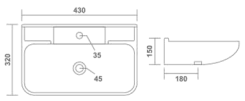

INOX

Wall Hung Basin
415x215x105mm
17"9"x4"
5.95 Kg.

Thin rim

SIMP

FIEO

Thin rim

JENNY

MATRIX

Wall Hung Basin
400x200x125mm
16"x8"x5"
5.60 Kg.

LEO

Wall Hung Basin
400x290x115mm
16"x11"x4"
9.00 Kg.

LORENZ

Thin rim

DELTA

Wall Hung Basin
400x275x150mm
16"x11"x6"
9.25 Kg.