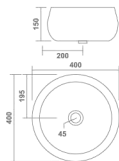

Table Top Basin
440x380x130mm
17"x15"x5"
12.10 Kg.

SLOG
Table Top Basin
420x420x120mm
17"x17"x5"
11.80 Kg.

Thin rim

RECTA
Table Top Basin
420x320x150mm
17"x13"x6"
7.55 Kg.

Thin rim

CELLO
Table Top Basin
420x340x170mm
17"x14"x7"
9.25 Kg.

XOLO STAR
Table Top Basin
410x410x150mm
16"x16"x6"
10.30 Kg.

SUNNY
Table Top Basin
400x400x130mm
16"x16"x5"
10.50 Kg.

Thin rim

MARVEL
Table Top Basin
410x410x150mm
16"x16"x6"
10.50 Kg.

Thin rim

VERONA
Table Top Basin
400x400x150mm
16"x16"x6"
8.90 Kg.

ORANGE
Table Top Basin
400x400x150mm
16"x16"x6"
10.70 Kg.

WIPRO
Table Top Basin
410x410x140mm
16"x16"x5"
9.85 Kg.

SIGMA
Table Top Basin
400x330x100mm
16"x13"x4"
9.15 Kg.

BERLIN (Mini)
Table Top Basin
390x300x105mm
15"x12"x4"
8.70 Kg.