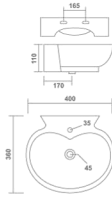

Wall Hung Basin
430x320x150mm
17"x13"x6"
8.35 Kg.

Thin rim

JENNY

Wall Hung Basin
440x390x130mm
17"x15"x5"
12.10 Kg.

MATRIX

Wall Hung Basin
400x200x125mm
16"x8"x5"
5.60 Kg.

LEO

Wall Hung Basin
400x290x115mm
16"x11"x4"
9.00 Kg.

LORENZ

Wall Hung Basin
410x310x120mm
16"x12"x5"
8.90 Kg.

Thin rim

DELTA

Wall Hung Basin
400x275x150mm
16"x11"x6"
9.25 Kg.

KING
Wall Hung Basin
400x350x110mm
16"x14"x4"
8.55 Kg.

ROUND
Wall Hung Basin
370x295x180mm
15"x12"x7"
7.15 Kg.