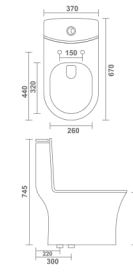

6D Flush

SELTOS