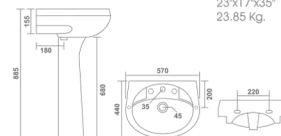

COSMO
Wash Basin Pedestal
585x415x795mm
23"x16"x32"
28.95 Kg.

SQUARE
Wash Basin Pedestal
550x440x815mm
22"x17"x32"
27.85 Kg.

SILVA
Wash Basin Pedestal
575x425x850mm
23"x17"x34"
26.55 Kg.

MILLO
Wash Basin Pedestal
570x430x890mm
23x17x35"
25.10 Kg.

ROYAL
Wash Basin Pedestal
575x450x860mm
23x18x34"
28.25 Kg.

SONARA
Wash Basin Pedestal
540x420x905mm
21x17x36"
23.85 Kg.

DOLPHIN
Wash Basin Pedestal
440x530x810mm
17x21x32"
21.40 Kg.

ORCHID
Wash Basin Pedestal
525x420x870mm
21x17x35"
21.95 Kg.

M.CERA
Wash Basin Pedestal
570x440x885mm
23x17x35"
23.85 Kg.

TUFO HALF
Wash Basin Half Pedestal
465x340x470mm
18"x14"x19"
16.15 Kg.

NIKKI HALF
Wash Basin Half Pedestal
480x390x410mm
19"x15"x16"
17.45 Kg.