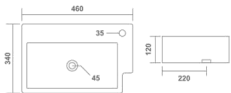

LIBRA

MEERA

CORAL

Wall Hung Basin
490x340x110mm
19"x14"x4"
9.40 Kg.

REFIN

Thin rim

TUFO

DOVE

Wall Hung Basin
455x345x150mm
18"x14"x6"
12.35 Kg.

NOVAN

Wall Hung Basin
460x350x120mm
18"x14"x5"
7.70 Kg.

Thin rim

GOLDEN

Wall Hung Basin
460x370x180mm
18"x15"x7"
8.85 Kg.