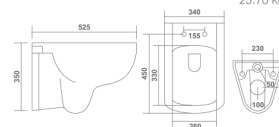

Wall Hung Closet
525x340x350mm
21"x14"x14"
23.70 Kg.