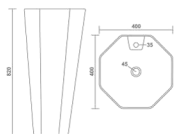

NEW
CRYSTAL

IRIS

GENIUS

One Piece Basin
280x320x880mm
13"x11"x35"
21.00 Kg.

IMPERIAL

One Piece Basin
405x405x790mm
16"x16"x31"
22.30 Kg.

TOGO

One Piece Basin
380x380x870mm
15"x15"x35"
21.20 Kg.