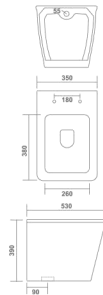

NEW
ARRIVAL

RICH EWC S & P

NEW
ARRIVAL

THOR EWC

Water Closet
530x350x390mm
21"x14"x16"
34.60 Kg.

SQUARE EWC S & P

Water Closet
545x360x410mm
22"x14"x16"
31.35 Kg.

ETHAN EWC S & P

ORIENT EWC

Water Closet
510x390x400mm
20"x16"x16"
23.80 Kg.