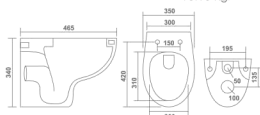

SOGO

RIMLESS-DESIGN

TOILET BOWL WITHOUT AN EDGE

Traditional
design

More
hygienic

More
ecological