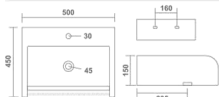

NEW
ARRIVAL

RADIUS

SPA

SPANISH

COLADO

JEX

Wall Hung Basin
485x395x150mm
19"x16"x6"
13.60 Kg.

NIKKI

NERO

Wall Hung Basin
475x335x140mm
19"x13"x6"
8.70 Kg.