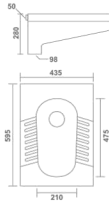

CORNER 16°
Wall Hung Basin
430x430x210mm
17"x17"x8"
7.90 Kg.

AMAY
Wall Hung Basin
350x335x150mm
14"x14"x6"
7.20 Kg.

NANO
Wall Hung Basin
350x350x130mm
14"x14"x5"
7.00 Kg.

MEGA
Wall Hung Basin
350x350x150mm
14"x14"x6"
8.55 Kg.

CORNER 14°
Wall Hung Basin
355x355x190mm
14"x14"x7"
6.15 Kg.

ANTRIX
Wall Hung Basin
320x320x130mm
13"x13"x5"
5.65 Kg.

NEW ARRIVAL

Box Rim

Orisa Pan - 23°

Pan
435x595x280mm
17'x24'x11"
18.90 Kg.

ACU PAN

Pan
410x600x390mm
16'x24'x16"
16.40 Kg.