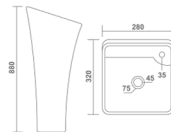

GENIUS

One Piece Basin
280x320x880mm
13"x11"x35"
21.00 Kg.