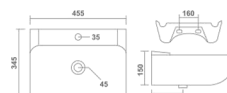

DOVE

Wall Hung Basin
455x345x150mm
18"x14"x6"
12.35 Kg.

NOVAN

Wall Hung Basin
460x350x120mm
18"x14"x5"
7.70 Kg.

Thin rim