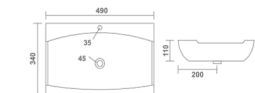

REFIN

Thin rim