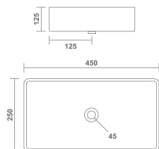

Thin rim

FIGGY

Table Top Basin
445x260x130mm
18"x10"x5"
5.40 Kg.

Thin rim

ROTT0

Table Top Basin
450x250x125mm
18"x10"x5"
8.60 Kg.

Thin rim

JENNY

Table Top Basin
440x380x130mm
17"x15"x5"
12.10 Kg.

SLOG
Table Top Basin
420x420x120mm
17"x17"x5"
11.80 Kg.

Thin rim

RECTA
Table Top Basin
420x320x150mm
17"x13"x6"
7.55 Kg.

Thin rim

CELLO
Table Top Basin
420x340x170mm
17"x14"x7"
9.25 Kg.