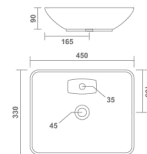

SELVI

Table Top Basin
450x310x130mm
18"x12"x5"
9.80 Kg.

Thin rim

BRUNA (Mini)

Table Top Basin
450x330x90mm
18"x13"x4"
8.80 Kg.

Thin rim

AMPLE

Table Top Basin
450x300x140mm
18"x12"x5"
10.85 Kg.