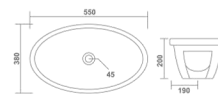

Table Top Basin
320x320x110mm
13"x13"x4"
5.00 Kg.

Thin rim

RONITH

Table Top Basin
270x270x120mm
11"x11"x5"
6.90 Kg.

BELLA
Table Top Basin
280x280x130mm
11"x11"x5"
7.15 Kg.

Thin rim

SWISS
Table Top Basin
280x280x120mm
11"x11"x5"
5.15 Kg.

Thin rim

CUP
Table Top Basin
340x300x380mm
14"x24"x15"
19.90 Kg.

DOLLY
Table Top Basin
280x280x120mm
11"x11"x5"
4.10 Kg.

Thin rim

YORK
Under Counter Basin
410x320x100mm
16"x13"x4"
6.50 Kg.

KORONA
Top Counter Basin
560x415x180mm
22"x16"x7"
12.10 Kg.

WONDER
Under Counter Basin
550x380x200mm
22"x15"x8"
11.40 Kg.

NEW
CRYSTAL

One Piece Basin
400x400x620mm
16"x16"x33"
25.00 Kg.

IRIS

One Piece Basin
405x405x840mm
16"x16"x33"
26.20 Kg.

GENIUS

One Piece Basin
280x320x880mm
13"x11"x35"
21.00 Kg.