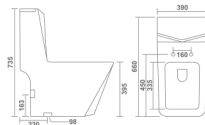

Syphonic

MONALISA

One Piece Closet
685x365x735mm
27"x14"x29"
Syphonic - 9"
58.00 Kg.