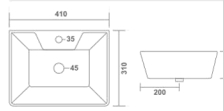

INOX

Wall Hung Basin
415x215x105mm
17"9"x4"
5.95 Kg.

Thin rim

SIMP

FIEO

Thin rim

JENNY

MATRIX

Wall Hung Basin
400x200x125mm
16"x8"x5"
5.60 Kg.

LEO

Wall Hung Basin
400x290x115mm
16"x11"x4"
9.00 Kg.

LORENZ

Thin rim

DELTA

Wall Hung Basin
400x275x150mm
16"x11"x6"
9.25 Kg.