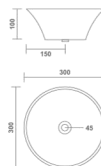

SCOT

Table Top Basin
300x300x100mm
12"x12"x4"
3.25 Kg.