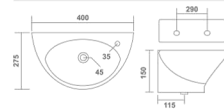

DELTA

Wall Hung Basin
400x275x150mm
16"x11"x6"
9.25 Kg.