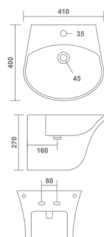

CATANIA

KUBICA

CUBIX

BERLIN