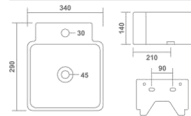

TAPE

Thin rim

SUHANI

Wall Hung Basin
355x225x140mm
14"x9"x5"
4.90 Kg.

GEO

Thin rim

CLAY

GOLF

ARAV

Wall Hung Basin
335x365x150mm
13"x14"x6"
8.40 Kg.

MARIO

Thin rim

ARTIZ

Wall Hung Basin
310x305x105mm
12"x12"x4"
7.45 Kg.

Thin rim