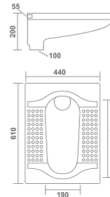

ACU PAN / C.T. PAN

Pan
440x610x200mm
17'x24'x8"
14.30 Kg.