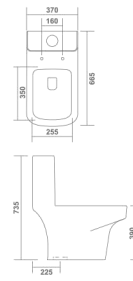

NEW
ARRIVAL

DIAMOND

Syphonic

MONALISA

One Piece Closet
685x365x735mm
27"x14"x29"
Syphonic - 9"
58.00 Kg.

Syphonic

LUNAR

6D Flush

SELTOS