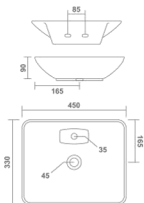

Thin rim

AMPLE

Wall Hung Basin
450x300x140mm
18"x12"x5"
10.85 Kg.