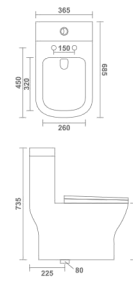

Syphonic

LUNAR