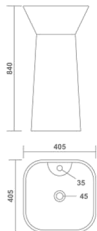

NEW
CRYSTAL

IRIS

GENIUS

One Piece Basin
280x320x880mm
13"x11"x35"
21.00 Kg.

IMPERIAL

One Piece Basin
405x405x790mm
16"x16"x31"
22.30 Kg.

TOGO

One Piece Basin
380x380x870mm
15"x15"x35"
21.20 Kg.