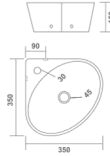

NANO
Wall Hung Basin
350x350x130mm
14"x14"x5"
7.00 Kg.