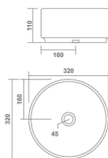

Table Top Basin
340x340x100mm
14"x14"x4"
6.45 Kg.

Thin rim

Thin rim

BRUCK

Table Top Basin
340x340x140mm
13"x13"x5"
8.15 Kg.

Thin rim

FANTA

Table Top Basin
310x250x130mm
13"x10"x5"
6.10 Kg.

Thin rim

KWID

Table Top Basin
320x320x150mm
13"x13"x6"
7.70 Kg.

Thin rim

SCOT

Table Top Basin
300x300x100mm
12"x12"x4"
3.25 Kg.

Thin rim

ISLAND

Table Top Basin
320x320x110mm
13"x13"x4"
5.00 Kg.

Thin rim

RONITH

Table Top Basin
270x270x120mm
11"x11"x5"
6.90 Kg.

BELLA
Table Top Basin
280x280x130mm
11"x11"x5"
7.15 Kg.

Thin rim

SWISS
Table Top Basin
280x280x120mm
11"x11"x5"
5.15 Kg.