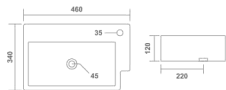

SHINE

Table Top Basin
470x300x120mm
19"x12"x5"
8.00 Kg.