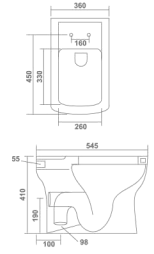

SQUARE EWC S & P

Water Closet
545x360x410mm
22"x14"x16"
31.35 Kg.