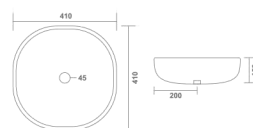

Table Top Basin
440x380x130mm
17"x15"x5"
12.10 Kg.

SLOG
Table Top Basin
420x420x120mm
17"x17"x5"
11.80 Kg.

Thin rim

RECTA
Table Top Basin
420x320x150mm
17"x13"x6"
7.55 Kg.

Thin rim

CELLO
Table Top Basin
420x340x170mm
17"x14"x7"
9.25 Kg.

XOLO STAR
Table Top Basin
410x410x150mm
16"x16"x6"
10.30 Kg.

SUNNY
Table Top Basin
400x400x130mm
16"x16"x5"
10.50 Kg.

Thin rim

MARVEL
Table Top Basin
410x410x150mm
16"x16"x6"
10.50 Kg.

Thin rim

VERONA
Table Top Basin
400x400x150mm
16"x16"x6"
8.90 Kg.

ORANGE
Table Top Basin
400x400x150mm
16"x16"x6"
10.70 Kg.

WIPRO
Table Top Basin
410x410x140mm
16"x16"x5"
9.85 Kg.

SIGMA
Table Top Basin
400x330x100mm
16"x13"x4"
9.15 Kg.

BERLIN (Mini)
Table Top Basin
390x300x105mm
15"x12"x4"
8.70 Kg.