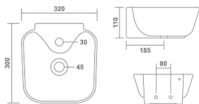

TAPE

Thin rim

SUHANI

Wall Hung Basin
355x225x140mm
14"x9"x5"
4.90 Kg.

GEO

Thin rim

CLAY

GOLF

ARAV

Wall Hung Basin
335x365x150mm
13"x14"x6"
8.40 Kg.

MARIO

Thin rim

ARTIZ

Wall Hung Basin
310x305x105mm
12"x12"x4"
7.45 Kg.

Thin rim