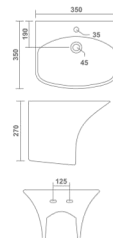

CATANIA

KUBICA

CUBIX

BERLIN