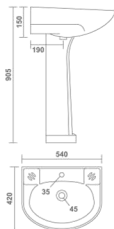

DOLPHIN
Wash Basin Pedestal
440x530x810mm
17x21x32"
21.40 Kg.