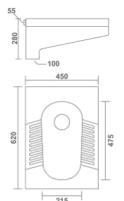

ORISSA PAN 23°

Pan
450x620x280mm
18'x24'x11"
17.80 Kg.