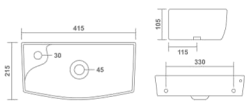

INOX

Wall Hung Basin
415x215x105mm
17"9"x4"
5.95 Kg.

Thin rim

SIMP

FIEO

Thin rim

JENNY

MATRIX

Wall Hung Basin
400x200x125mm
16"x8"x5"
5.60 Kg.

LEO

Wall Hung Basin
400x290x115mm
16"x11"x4"
9.00 Kg.

LORENZ

Thin rim

DELTA

Wall Hung Basin
400x275x150mm
16"x11"x6"
9.25 Kg.