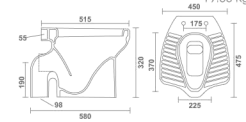

ANGLO INDIAN S & P

Water Closet
580x450x320mm
20"x18"x1'3"
19.35 Kg.