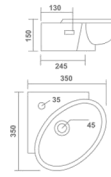

POLO
Wall Hung Basin
300x230x120mm
12"x9"x5"
5.75 Kg.

Thin rim

SMITH
Wall Hung Basin
300x350x110mm
14"x12"x4"
5.00 Kg.

REAL
Wall Hung Basin
305x245x175mm
12"x10"x7"
4.45 Kg.

VISTA
Wall Hung Basin
250x300x115mm
10"x12"x4"
5.80 Kg.

CORNER 16°
Wall Hung Basin
430x430x210mm
17"x17"x8"
7.90 Kg.

AMAY
Wall Hung Basin
350x335x150mm
14"x14"x6"
7.20 Kg.

NANO
Wall Hung Basin
350x350x130mm
14"x14"x5"
7.00 Kg.

MEGA
Wall Hung Basin
350x350x150mm
14"x14"x6"
8.55 Kg.