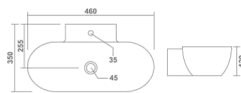

GOLDEN

Wall Hung Basin
460x370x180mm
18"x15"x7"
8.85 Kg.