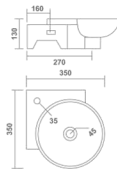

MEGA
Wall Hung Basin
350x350x150mm
14"x14"x6"
8.55 Kg.