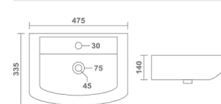

NERO

Wall Hung Basin
475x335x140mm
19"x13"x6"
8.70 Kg.