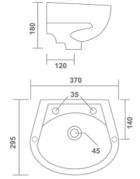

LORENZ

Wall Hung Basin
410x310x120mm
16"x12"x5"
8.90 Kg.

Thin rim

DELTA

Wall Hung Basin
400x275x150mm
16"x11"x6"
9.25 Kg.

KING
Wall Hung Basin
400x350x110mm
16"x14"x4"
8.55 Kg.

ROUND
Wall Hung Basin
370x295x180mm
15"x12"x7"
7.15 Kg.