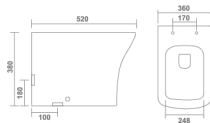

OX XO EWC S & P

Water Closet
520x360x380mm
21"x14"x1'5"
33.40 Kg.

LINIA EWC S & P

Water Closet
475x345x400mm
19"x14"x1'6"
18.30 Kg.