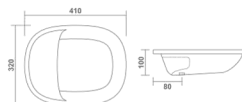

Table Top Basin
320x320x110mm
13"x13"x4"
5.00 Kg.

Thin rim

RONITH

Table Top Basin
270x270x120mm
11"x11"x5"
6.90 Kg.

BELLA
Table Top Basin
280x280x130mm
11"x11"x5"
7.15 Kg.

Thin rim

SWISS
Table Top Basin
280x280x120mm
11"x11"x5"
5.15 Kg.

Thin rim

CUP
Table Top Basin
340x300x380mm
14"x24"x15"
19.90 Kg.

DOLLY
Table Top Basin
280x280x120mm
11"x11"x5"
4.10 Kg.

Thin rim

YORK
Under Counter Basin
410x320x100mm
16"x13"x4"
6.50 Kg.

KORONA
Top Counter Basin
560x415x180mm
22"x16"x7"
12.10 Kg.