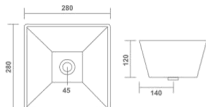

CUP
Table Top Basin
340x300x380mm
14"x24"x15"
19.90 Kg.