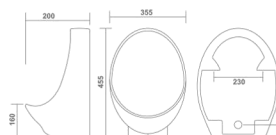

C.T. PAN 20"

Pan
410x515x175mm
16'x20'x7"
13.40 Kg.

NEW
ARRIVAL

SENSOR (Concealed)

Urinal
350x300x680mm
14'x12'x27"
23.40 Kg.

NEW
ARRIVAL

ROMA (Concealed)

Urinal
355x200x455mm
14'x8'x18"
10.55 Kg.

NEW
ARRIVAL

ALFA (Concealed)

Urinal
270x290x440mm
11'x12'x18"
13.30 Kg.

PLUTO

Urinal
250x290x495mm
10"x11"x20"
13.40 Kg.

LARGE

Urinal
365x400x615mm
14"x16"x25"
24.95 Kg.

LILY