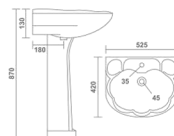

COSMO
Wash Basin Pedestal
585x415x795mm
23"x16"x32"
28.95 Kg.

SQUARE
Wash Basin Pedestal
550x440x815mm
22"x17"x32"
27.85 Kg.

SILVA
Wash Basin Pedestal
575x425x850mm
23"x17"x34"
26.55 Kg.

MILLO
Wash Basin Pedestal
570x430x890mm
23x17x35"
25.10 Kg.

ROYAL
Wash Basin Pedestal
575x450x860mm
23x18x34"
28.25 Kg.

SONARA
Wash Basin Pedestal
540x420x905mm
21x17x36"
23.85 Kg.

DOLPHIN
Wash Basin Pedestal
440x530x810mm
17x21x32"
21.40 Kg.

ORCHID
Wash Basin Pedestal
525x420x870mm
21x17x35"
21.95 Kg.