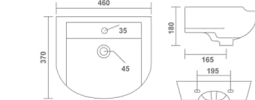

LIBRA

MEERA

CORAL

Wall Hung Basin
490x340x110mm
19"x14"x4"
9.40 Kg.

REFIN

Thin rim

TUFO

DOVE

Wall Hung Basin
455x345x150mm
18"x14"x6"
12.35 Kg.

NOVAN

Wall Hung Basin
460x350x120mm
18"x14"x5"
7.70 Kg.

Thin rim

GOLDEN

Wall Hung Basin
460x370x180mm
18"x15"x7"
8.85 Kg.