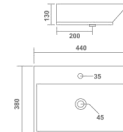

JENNY

Table Top Basin
440x380x130mm
17"x15"x5"
12.10 Kg.