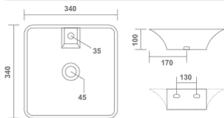

TAPE

Thin rim

SUHANI

Wall Hung Basin
355x225x140mm
14"x9"x5"
4.90 Kg.

GEO

Thin rim

CLAY

GOLF

ARAV

Wall Hung Basin
335x365x150mm
13"x14"x6"
8.40 Kg.

MARIO

Thin rim

ARTIZ

Wall Hung Basin
310x305x105mm
12"x12"x4"
7.45 Kg.

Thin rim