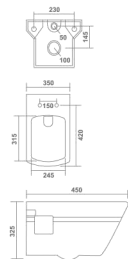

AURA
Wall Hung Closet
535x355x380mm
21"x14"x15"
26.35 Kg.