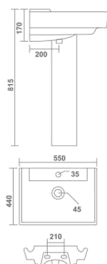

IMPERIAL

One Piece Basin
405x405x790mm
16"x16"x31"
22.30 Kg.

TOGO

One Piece Basin
380x380x870mm
15"x15"x35"
21.20 Kg.

CATANIA

One Piece Basin
390x260x300mm
15"x10"x12"
16.50 Kg.

KUBICA

One Piece Basin
350x350x270mm
14"x14"x11"
12.10 Kg.

CUBIX

One Piece Basin
450x430x335mm
18"x17"x13"
27.60 Kg.

BERLIN

One Piece Basin
410x400x270mm
16"x16"x11"
12.60 Kg.

COLADO
Wash Basin Pedestal
510x410x820mm
20"x16"x32"
27.35 Kg.

PARISH
Wash Basin Pedestal
550x425x800mm
22"x17"x32"
26.20 Kg.

COSMO
Wash Basin Pedestal
585x415x795mm
23"x16"x32"
28.95 Kg.

SQUARE
Wash Basin Pedestal
550x440x815mm
22"x17"x32"
27.85 Kg.

SILVA
Wash Basin Pedestal
575x425x850mm
23"x17"x34"
26.55 Kg.

MILLO
Wash Basin Pedestal
570x430x890mm
23x17x35"
25.10 Kg.