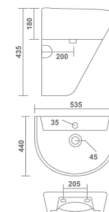

COSMO
Wash Basin Pedestal
585x415x795mm
23"x16"x32"
28.95 Kg.

SQUARE
Wash Basin Pedestal
550x440x815mm
22"x17"x32"
27.85 Kg.

SILVA
Wash Basin Pedestal
575x425x850mm
23"x17"x34"
26.55 Kg.

MILLO
Wash Basin Pedestal
570x430x890mm
23x17x35"
25.10 Kg.

M.CERA
Wash Basin Pedestal
570x440x885mm
23x17x35"
23.85 Kg.

TUFO HALF
Wash Basin Half Pedestal
465x340x470mm
18"x14"x19"
16.15 Kg.

NIKKI HALF
Wash Basin Half Pedestal
480x390x410mm
19"x15"x16"
17.45 Kg.

PARISH HALF
Wash Basin Half Pedestal
550x425x510mm
22"x17"x20"
26.75 Kg.

CANON HALF
Wash Basin Half Pedestal
560x345x450mm
22"x17"x18"
25.50 Kg.

SIMI HALF
Wash Basin Half Pedestal
550x400x550mm
22"x16"x22"
23.70 Kg.

OLWIN HALF
Wash Basin Half Pedestal
535x440x435mm
21"x17"x17"
25.75 Kg.

NEW
ARRIVAL

RADIUS

Wall Hung Basin
400x175x135mm
20"x16"x5"
9.50 Kg.

SPA

Wall Hung Basin
520x380x120mm
21"x15"x5"
11.00 Kg.

SPANISH

Wall Hung Basin
500x450x150mm
20"x18"x6"
15.90 Kg.