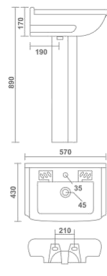

CUBIX

One Piece Basin
450x430x335mm
18"x17"x13"
27.60 Kg.

BERLIN

One Piece Basin
410x400x270mm
16"x16"x11"
12.60 Kg.

COLADO
Wash Basin Pedestal
510x410x820mm
20"x16"x32"
27.35 Kg.

PARISH
Wash Basin Pedestal
550x425x800mm
22"x17"x32"
26.20 Kg.

COSMO
Wash Basin Pedestal
585x415x795mm
23"x16"x32"
28.95 Kg.

SQUARE
Wash Basin Pedestal
550x440x815mm
22"x17"x32"
27.85 Kg.

SILVA
Wash Basin Pedestal
575x425x850mm
23"x17"x34"
26.55 Kg.

MILLO
Wash Basin Pedestal
570x430x890mm
23x17x35"
25.10 Kg.