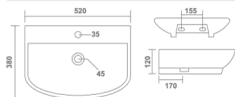

NEW
ARRIVAL

RADIUS

SPA

SPANISH

COLADO

JEX

Wall Hung Basin
485x395x150mm
19"x16"x6"
13.60 Kg.

NIKKI

NERO

Wall Hung Basin
475x335x140mm
19"x13"x6"
8.70 Kg.