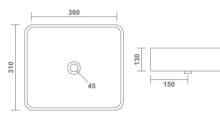

RITZ (I)

Table Top Basin
360x310x130mm
14"x12"x5"
8.35 Kg.