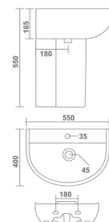

COSMO
Wash Basin Pedestal
585x415x795mm
23"x16"x32"
28.95 Kg.

SQUARE
Wash Basin Pedestal
550x440x815mm
22"x17"x32"
27.85 Kg.

SILVA
Wash Basin Pedestal
575x425x850mm
23"x17"x34"
26.55 Kg.

MILLO
Wash Basin Pedestal
570x430x890mm
23x17x35"
25.10 Kg.

M.CERA
Wash Basin Pedestal
570x440x885mm
23x17x35"
23.85 Kg.

TUFO HALF
Wash Basin Half Pedestal
465x340x470mm
18"x14"x19"
16.15 Kg.

NIKKI HALF
Wash Basin Half Pedestal
480x390x410mm
19"x15"x16"
17.45 Kg.

PARISH HALF
Wash Basin Half Pedestal
550x425x510mm
22"x17"x20"
26.75 Kg.

CANON HALF
Wash Basin Half Pedestal
560x345x450mm
22"x17"x18"
25.50 Kg.

SIMI HALF
Wash Basin Half Pedestal
550x400x550mm
22"x16"x22"
23.70 Kg.