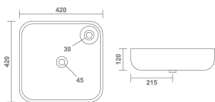

Table Top Basin
440x380x130mm
17"x15"x5"
12.10 Kg.

SLOG
Table Top Basin
420x420x120mm
17"x17"x5"
11.80 Kg.

Thin rim

RECTA
Table Top Basin
420x320x150mm
17"x13"x6"
7.55 Kg.

Thin rim

CELLO
Table Top Basin
420x340x170mm
17"x14"x7"
9.25 Kg.