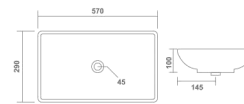

HELIX (Mini)
Table Top Basin
570x290x100mm
23"x11"x4"
9.00 Kg.