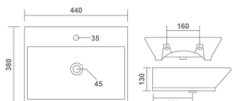

INOX

Wall Hung Basin
415x215x105mm
17"9"x4"
5.95 Kg.

Thin rim

SIMP

FIEO

Thin rim

JENNY

MATRIX

Wall Hung Basin
400x200x125mm
16"x8"x5"
5.60 Kg.

LEO

Wall Hung Basin
400x290x115mm
16"x11"x4"
9.00 Kg.

LORENZ

Thin rim

DELTA

Wall Hung Basin
400x275x150mm
16"x11"x6"
9.25 Kg.