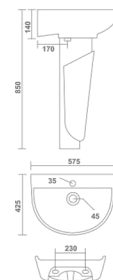

IMPERIAL

One Piece Basin
405x405x790mm
16"x16"x31"
22.30 Kg.

TOGO

One Piece Basin
380x380x870mm
15"x15"x35"
21.20 Kg.

CATANIA

One Piece Basin
390x260x300mm
15"x10"x12"
16.50 Kg.

KUBICA

One Piece Basin
350x350x270mm
14"x14"x11"
12.10 Kg.

CUBIX

One Piece Basin
450x430x335mm
18"x17"x13"
27.60 Kg.

BERLIN

One Piece Basin
410x400x270mm
16"x16"x11"
12.60 Kg.

COLADO
Wash Basin Pedestal
510x410x820mm
20"x16"x32"
27.35 Kg.

PARISH
Wash Basin Pedestal
550x425x800mm
22"x17"x32"
26.20 Kg.

COSMO
Wash Basin Pedestal
585x415x795mm
23"x16"x32"
28.95 Kg.

SQUARE
Wash Basin Pedestal
550x440x815mm
22"x17"x32"
27.85 Kg.

SILVA
Wash Basin Pedestal
575x425x850mm
23"x17"x34"
26.55 Kg.

MILLO
Wash Basin Pedestal
570x430x890mm
23x17x35"
25.10 Kg.