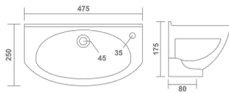

CORAL

Wall Hung Basin
490x340x110mm
19"x14"x4"
9.40 Kg.