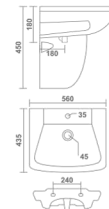

COSMO
Wash Basin Pedestal
585x415x795mm
23"x16"x32"
28.95 Kg.

SQUARE
Wash Basin Pedestal
550x440x815mm
22"x17"x32"
27.85 Kg.

SILVA
Wash Basin Pedestal
575x425x850mm
23"x17"x34"
26.55 Kg.

MILLO
Wash Basin Pedestal
570x430x890mm
23x17x35"
25.10 Kg.

M.CERA
Wash Basin Pedestal
570x440x885mm
23x17x35"
23.85 Kg.

TUFO HALF
Wash Basin Half Pedestal
465x340x470mm
18"x14"x19"
16.15 Kg.

NIKKI HALF
Wash Basin Half Pedestal
480x390x410mm
19"x15"x16"
17.45 Kg.

PARISH HALF
Wash Basin Half Pedestal
550x425x510mm
22"x17"x20"
26.75 Kg.

CANON HALF
Wash Basin Half Pedestal
560x345x450mm
22"x17"x18"
25.50 Kg.

SIMI HALF
Wash Basin Half Pedestal
550x400x550mm
22"x16"x22"
23.70 Kg.