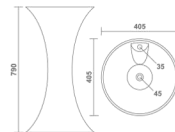

IMPERIAL

One Piece Basin
405x405x790mm
16"x16"x31"
22.30 Kg.