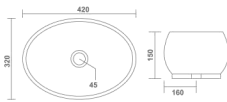

Table Top Basin
440x380x130mm
17"x15"x5"
12.10 Kg.

SLOG
Table Top Basin
420x420x120mm
17"x17"x5"
11.80 Kg.

Thin rim

RECTA
Table Top Basin
420x320x150mm
17"x13"x6"
7.55 Kg.

Thin rim

CELLO
Table Top Basin
420x340x170mm
17"x14"x7"
9.25 Kg.