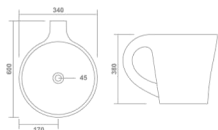

DOLLY
Table Top Basin
280x280x120mm
11"x11"x5"
4.10 Kg.

Thin rim