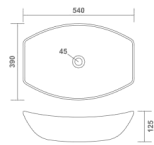

NEW
ARRIVAL

Thin rim

VIPER

Table Top Basin
440x320x110mm
17"x13"x4"
7.50 Kg.