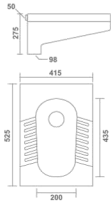

NEW ARRIVAL