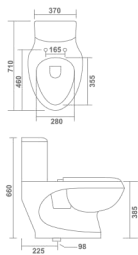

BABY
One Piece Closet
500x280x520mm
20"x11"x21"
S Trap - 6" | P Trap
23.40 Kg.

NEW

VINTAGE

NEW

FABIO