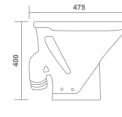

NEW
Product

ATLANTIS EWC S & P

ETHAN EWC S & P

Water Closet
500x360x400mm
20"x14"x1'6"
32.70 Kg.

OX XO EWC S & P

Water Closet
520x360x380mm
21"x14"x1'5"
33.40 Kg.

LINIA EWC S & P

Water Closet
475x345x400mm
19"x14"x1'6"
18.30 Kg.

ANGLO INDIAN S & P

Water Closet
580x450x320mm
20"x18"x1'3"
19.35 Kg.

EWC CONCEALED

Water Closet
560x360x395mm
22"x14"x1'6"
18.75 Kg.

EWC S & P

Water Closet
515x360x395mm
20"x14"x1'6"
14.65 Kg.