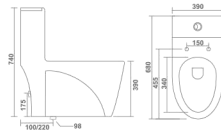

Syphonic

AQUA