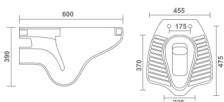

RIMLESS-DESIGN

TOILET BOWL WITHOUT AN EDGE

Traditional
design

More
hygienic

More
ecological