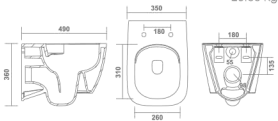

CARDIFF (Rimless)
Wall Hung Closet
490x360x360mm
19"x14"x14"
24.80 Kg.