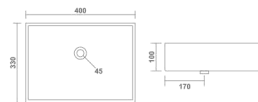

XOLO STAR
Table Top Basin
410x410x150mm
16"x16"x6"
10.30 Kg.

SUNNY
Table Top Basin
400x400x130mm
16"x16"x5"
10.50 Kg.

Thin rim

MARVEL
Table Top Basin
410x410x150mm
16"x16"x6"
10.50 Kg.

Thin rim

VERONA
Table Top Basin
400x400x150mm
16"x16"x6"
8.90 Kg.

ORANGE
Table Top Basin
400x400x150mm
16"x16"x6"
10.70 Kg.

WIPRO
Table Top Basin
410x410x140mm
16"x16"x5"
9.85 Kg.

SIGMA
Table Top Basin
400x330x100mm
16"x13"x4"
9.15 Kg.

BERLIN (Mini)
Table Top Basin
390x300x105mm
15"x12"x4"
8.70 Kg.