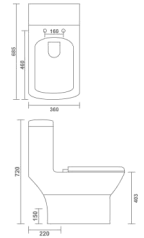

NEW
ARRIVAL

VENUS

Syphonic

AQUA

NEW
ARRIVAL

ARIC

5D Flush

Syphonic

Rimless

CORA

One Piece Closet
650x350x740mm
26"x14"x30"
S Trap - 9"
55.00 Kg.

NEW
ARRIVAL

NEW
ARRIVAL

5D Flush

Syphonic

Rimless

KANGAROO