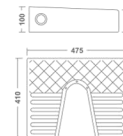

Urinal
310x310x510mm
12"x12"x20"
10.00 Kg.

SMALL

Urinal
290x290x385mm
11"x11"x15"
9.45 Kg.

FLAT BACK

Urinal
315x305x445mm
12"x12"x18"
8.15 Kg.

SQUATTING

Urinal
475x410x100mm
19"x16"x4"
11.30 Kg.

FLUSH TANK SLIM (Dual Flush)