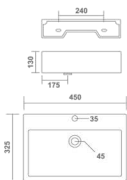

Thin rim

BRUNA (Mini)

Wall Hung Basin
450x330x90mm
18"x13"x4"
8.80 Kg.

Thin rim

AMPLE

Wall Hung Basin
450x300x140mm
18"x12"x5"
10.85 Kg.

RITZ

Thin rim

BRIO

Wall Hung Basin
450x275x125mm
18"x11"x5"
9.35 Kg.

KOHINOOR

Wall Hung Basin
410x310x120mm
16"x12"x5"
8.75 Kg.

Thin rim

PRIME

Wall Hung Basin
430x295x130mm
17"x12"x5"
8.75 Kg.