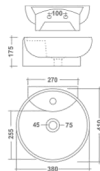

Thin rim

VIOLET
Wall Hung Basin
380x340x140mm
15"x13"x6"
10.50 Kg.

BERRY
Wall Hung Basin
360x260x130mm
14"x10"x5"
6.35 Kg.

SONATA
Wall Hung Basin
380x410x175mm
15"x16"x7"
11.20 Kg.

Thin rim

LEXO
Wall Hung Basin
350x330x110mm
14"x13"x4"
8.55 Kg.