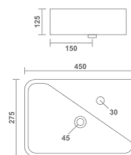

BRIO

Wall Hung Basin
450x275x125mm
18"x11"x5"
9.35 Kg.

KOHINOOR

Wall Hung Basin
410x310x120mm
16"x12"x5"
8.75 Kg.