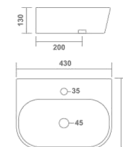

PRIME

Wall Hung Basin
430x295x130mm
17"x12"x5"
8.75 Kg.