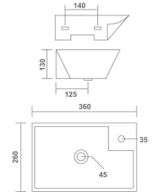

SONATA
Wall Hung Basin
380x410x175mm
15"x16"x7"
11.20 Kg.