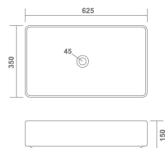

Thin rim

NEW

VILLA
Table Top Basin
625x350x150mm
25"x14"x6"
12.95 Kg.

Thin rim

TONIRY

Table Top Basin
705x355x125mm
28"x14"x5"
12.85 Kg.