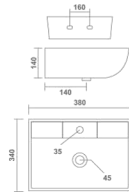

BERRY
Wall Hung Basin
360x260x130mm
14"x10"x5"
6.35 Kg.