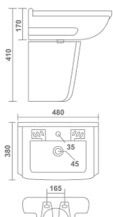

M.CERA
Wash Basin Pedestal
570x440x885mm
23x17x35"
23.85 Kg.

TUFO HALF
Wash Basin Half Pedestal
465x340x470mm
18"x14"x19"
16.15 Kg.

NIKKI HALF
Wash Basin Half Pedestal
480x390x410mm
19"x15"x16"
17.45 Kg.

PARISH HALF
Wash Basin Half Pedestal
550x425x510mm
22"x17"x20"
26.75 Kg.

CANON HALF
Wash Basin Half Pedestal
560x345x450mm
22"x17"x18"
25.50 Kg.

SIMI HALF
Wash Basin Half Pedestal
550x400x550mm
22"x16"x22"
23.70 Kg.