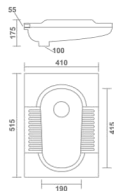

ORISSA PAN 20" COMFORT

Pan
410x530x260mm
16'x21'x10"
15.20 Kg.

ORISSA PAN 20"

Pan
425x530x245mm
17'x21'x10"
14.00 Kg.

C.T. PAN 20"

Pan
410x515x175mm
16'x20'x7"
13.40 Kg.

NEW
ARRIVAL

SENSOR (Concealed)

Urinal
350x300x680mm
14'x12'x27"
23.40 Kg.

NEW
ARRIVAL

ROMA (Concealed)

Urinal
355x200x455mm
14'x8'x18"
10.55 Kg.

NEW
ARRIVAL

ALFA (Concealed)

Urinal
270x290x440mm
11'x12'x18"
13.30 Kg.