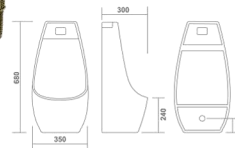

SENSOR (Concealed)

Urinal
350x300x680mm
14'x12'x27"
23.40 Kg.