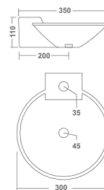

REAL
Wall Hung Basin
305x245x175mm
12"x10"x7"
4.45 Kg.