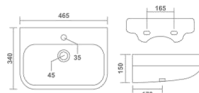

LIBRA

MEERA

CORAL

Wall Hung Basin
490x340x110mm
19"x14"x4"
9.40 Kg.

REFIN

Thin rim

TUFO

DOVE

Wall Hung Basin
455x345x150mm
18"x14"x6"
12.35 Kg.

NOVAN

Wall Hung Basin
460x350x120mm
18"x14"x5"
7.70 Kg.

Thin rim

GOLDEN

Wall Hung Basin
460x370x180mm
18"x15"x7"
8.85 Kg.