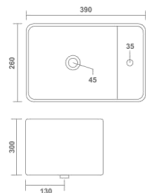

CATANIA

KUBICA

CUBIX

BERLIN