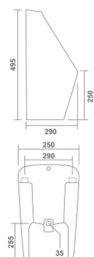

NEW
ARRIVAL

ALFA (Concealed)

Urinal
270x290x440mm
11'x12'x18"
13.30 Kg.

PLUTO

Urinal
250x290x495mm
10"x11"x20"
13.40 Kg.

LARGE

Urinal
365x400x615mm
14"x16"x25"
24.95 Kg.

LILY

Urinal
310x310x510mm
12"x12"x20"
10.00 Kg.

SMALL

Urinal
290x290x385mm
11"x11"x15"
9.45 Kg.

FLAT BACK

Urinal
315x305x445mm
12"x12"x18"
8.15 Kg.

SQUATTING

Urinal
475x410x100mm
19"x16"x4"
11.30 Kg.

FLUSH TANK SLIM (Dual Flush)