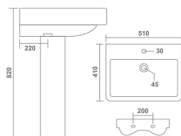

CUBIX

One Piece Basin
450x430x335mm
18"x17"x13"
27.60 Kg.

BERLIN

One Piece Basin
410x400x270mm
16"x16"x11"
12.60 Kg.

COLADO
Wash Basin Pedestal
510x410x820mm
20"x16"x32"
27.35 Kg.

PARISH
Wash Basin Pedestal
550x425x800mm
22"x17"x32"
26.20 Kg.

COSMO
Wash Basin Pedestal
585x415x795mm
23"x16"x32"
28.95 Kg.

SQUARE
Wash Basin Pedestal
550x440x815mm
22"x17"x32"
27.85 Kg.

SILVA
Wash Basin Pedestal
575x425x850mm
23"x17"x34"
26.55 Kg.

MILLO
Wash Basin Pedestal
570x430x890mm
23x17x35"
25.10 Kg.