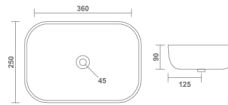

TAPE

Table Top Basin
340x340x100mm
14"x14"x4"
6.45 Kg.

Thin rim