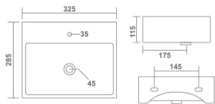

TAPE

Thin rim

SUHANI

Wall Hung Basin
355x225x140mm
14"x9"x5"
4.90 Kg.

GEO

Thin rim

CLAY

GOLF

ARAV

Wall Hung Basin
335x365x150mm
13"x14"x6"
8.40 Kg.

MARIO

Thin rim

ARTIZ

Wall Hung Basin
310x305x105mm
12"x12"x4"
7.45 Kg.

Thin rim