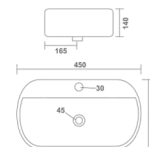

Thin rim

BRUNA (Mini)

Wall Hung Basin
450x330x90mm
18"x13"x4"
8.80 Kg.

Thin rim

AMPLE

Wall Hung Basin
450x300x140mm
18"x12"x5"
10.85 Kg.

RITZ

Thin rim

BRIO

Wall Hung Basin
450x275x125mm
18"x11"x5"
9.35 Kg.

KOHINOOR

Wall Hung Basin
410x310x120mm
16"x12"x5"
8.75 Kg.

Thin rim

PRIME

Wall Hung Basin
430x295x130mm
17"x12"x5"
8.75 Kg.