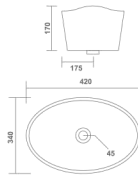

Table Top Basin
440x380x130mm
17"x15"x5"
12.10 Kg.

SLOG
Table Top Basin
420x420x120mm
17"x17"x5"
11.80 Kg.

Thin rim

RECTA
Table Top Basin
420x320x150mm
17"x13"x6"
7.55 Kg.

Thin rim

CELLO
Table Top Basin
420x340x170mm
17"x14"x7"
9.25 Kg.