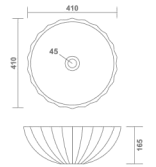

NEW
ARRIVAL

PROXY

Table Top Basin
400x300x140mm
16"x12"x5"
9.20 Kg.

NEW
ARRIVAL

Thin rim

LOTUS

Table Top Basin
410x410x165mm
16"x16"x7"
9.70 Kg.

Thin rim