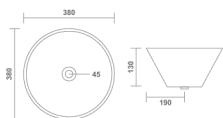

MADRID

Thin rim