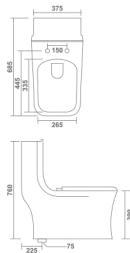

NEW
ARRIVAL

ARIC