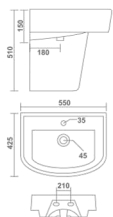

COSMO
Wash Basin Pedestal
585x415x795mm
23"x16"x32"
28.95 Kg.

SQUARE
Wash Basin Pedestal
550x440x815mm
22"x17"x32"
27.85 Kg.

SILVA
Wash Basin Pedestal
575x425x850mm
23"x17"x34"
26.55 Kg.

MILLO
Wash Basin Pedestal
570x430x890mm
23x17x35"
25.10 Kg.

M.CERA
Wash Basin Pedestal
570x440x885mm
23x17x35"
23.85 Kg.

TUFO HALF
Wash Basin Half Pedestal
465x340x470mm
18"x14"x19"
16.15 Kg.

NIKKI HALF
Wash Basin Half Pedestal
480x390x410mm
19"x15"x16"
17.45 Kg.

PARISH HALF
Wash Basin Half Pedestal
550x425x510mm
22"x17"x20"
26.75 Kg.

CANON HALF
Wash Basin Half Pedestal
560x345x450mm
22"x17"x18"
25.50 Kg.

SIMI HALF
Wash Basin Half Pedestal
550x400x550mm
22"x16"x22"
23.70 Kg.