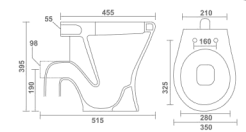

EWC S & P

Water Closet
515x360x395mm
20"x14"x1'6"
14.65 Kg.