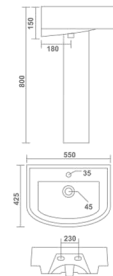

IMPERIAL

One Piece Basin
405x405x790mm
16"x16"x31"
22.30 Kg.

TOGO

One Piece Basin
380x380x870mm
15"x15"x35"
21.20 Kg.

CATANIA

One Piece Basin
390x260x300mm
15"x10"x12"
16.50 Kg.

KUBICA

One Piece Basin
350x350x270mm
14"x14"x11"
12.10 Kg.

CUBIX

One Piece Basin
450x430x335mm
18"x17"x13"
27.60 Kg.

BERLIN

One Piece Basin
410x400x270mm
16"x16"x11"
12.60 Kg.

COLADO
Wash Basin Pedestal
510x410x820mm
20"x16"x32"
27.35 Kg.

PARISH
Wash Basin Pedestal
550x425x800mm
22"x17"x32"
26.20 Kg.

COSMO
Wash Basin Pedestal
585x415x795mm
23"x16"x32"
28.95 Kg.

SQUARE
Wash Basin Pedestal
550x440x815mm
22"x17"x32"
27.85 Kg.

SILVA
Wash Basin Pedestal
575x425x850mm
23"x17"x34"
26.55 Kg.

MILLO
Wash Basin Pedestal
570x430x890mm
23x17x35"
25.10 Kg.