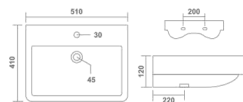

JEX

Wall Hung Basin
485x395x150mm
19"x16"x6"
13.60 Kg.