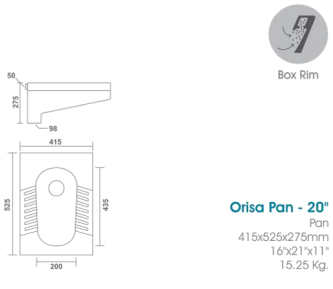

CORNER 14°
Wall Hung Basin
355x355x190mm
14"x14"x7"
6.15 Kg.

ANTRIX
Wall Hung Basin
320x320x130mm
13"x13"x5"
5.65 Kg.

NEW ARRIVAL

Box Rim

Orisa Pan - 23°

Pan
435x595x280mm
17'x24'x11"
18.90 Kg.

ACU PAN

Pan
410x600x390mm
16'x24'x16"
16.40 Kg.

Box Rim

Orisa Pan - 20°

Pan
415x525x275mm
16'x21'x11"
15.25 Kg.

NEW ARRIVAL

ACU PAN / C.T. PAN

Pan
440x610x200mm
17'x24'x8"
14.30 Kg.

NEW ARRIVAL

Box Rim