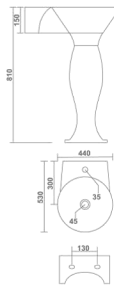

ORCHID
Wash Basin Pedestal
525x420x870mm
21x17x35"
21.95 Kg.