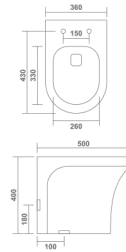

NEW
ARRIVAL

RICH EWC S & P

NEW
ARRIVAL

THOR EWC

Water Closet
530x350x390mm
21"x14"x16"
34.60 Kg.

SQUARE EWC S & P

Water Closet
545x360x410mm
22"x14"x16"
31.35 Kg.

ETHAN EWC S & P

ORIENT EWC

Water Closet
510x390x400mm
20"x16"x16"
23.80 Kg.