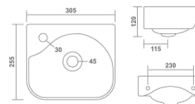

ARTIZ

Wall Hung Basin
310x305x105mm
12"x12"x4"
7.45 Kg.

Thin rim