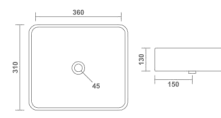

ROCA

Table Top Basin
360x310x130mm
14"x12"x5"
8.35 Kg.

CELLO (Mini)

Thin rim