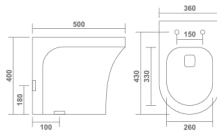

ETHAN EWC S & P

Water Closet
500x360x400mm
20"x14"x1'6"
32.70 Kg.