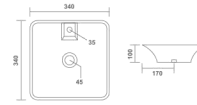

MOON

Thin rim

MADRID

Thin rim

RITZ (I)

Table Top Basin
360x310x130mm
14"x12"x5"
8.35 Kg.

ROCA

Table Top Basin
360x310x130mm
14"x12"x5"
8.35 Kg.

CELLO (Mini)

Thin rim

SOPIE (Mini)

Thin rim

SELVI (Mini)

Thin rim

TAPE

Table Top Basin
340x340x100mm
14"x14"x4"
6.45 Kg.

Thin rim