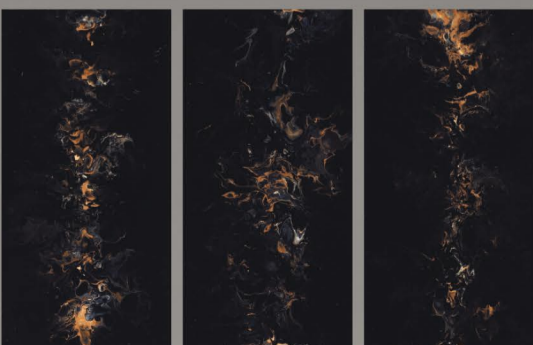

HOLLIS™
VITRIFIED PVT. LTD.

BLACK SMOKY

SIZE :
600X1200MM

FINISH :
SUPER HIGH GLOSS

RANDOM :
04