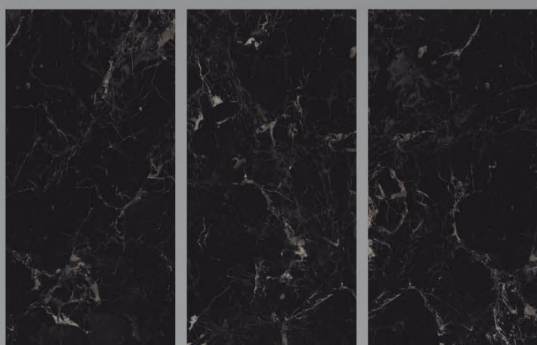

HOLLIS^{TM}
VITRIFIED PVT. LTD.

FLORIDA BLACK

SIZE :
600X1200MM

FINISH :
SUPER HIGH GLOSS

RANDOM :
04