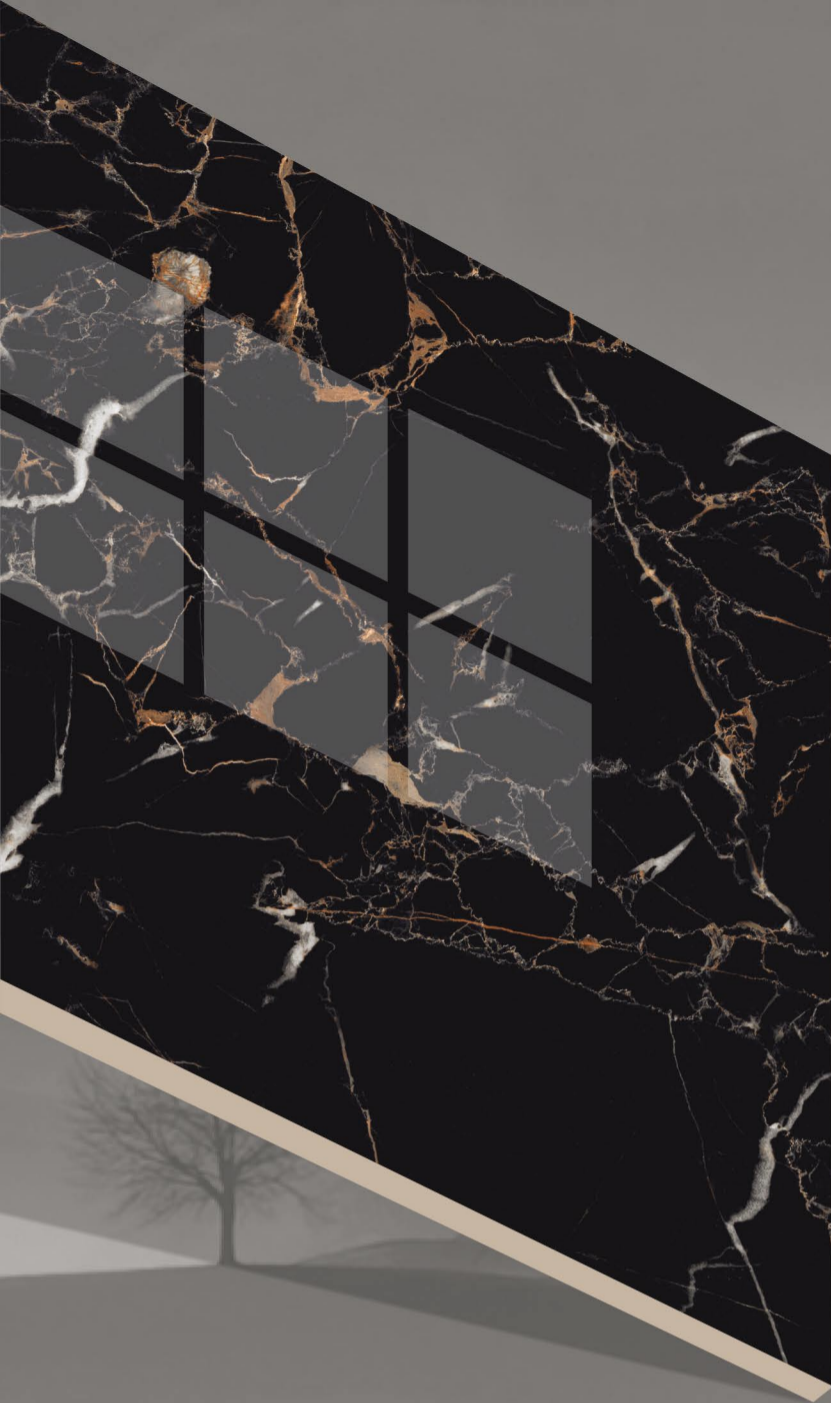

HOLLIS^{TM}
VITRIFIED PVT. LTD.

FREDIRCO BLACK

SIZE :
600X1200MM

FINISH :
SUPER HIGH GLOSS

RANDOM :
04