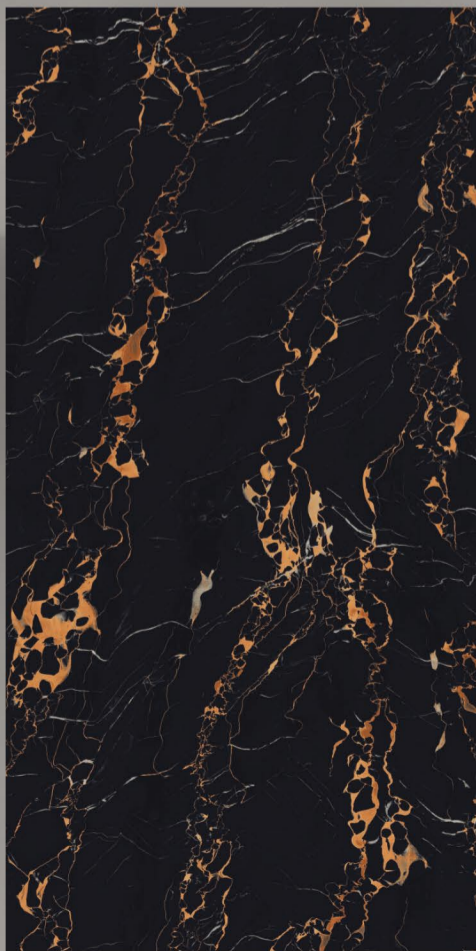

SIZE :  
600X1200MM

FINISH :  
SUPER HIGH GLOSS

RANDOM :  
03

**HOLLIS**<sup>TM</sup>  
VITRIFIED PVT. LTD.

BLACK PORTRO

SIZE :  
**600X1200MM**

FINISH :  
**SUPER HIGH GLOSS**

RANDOM :  
**04**