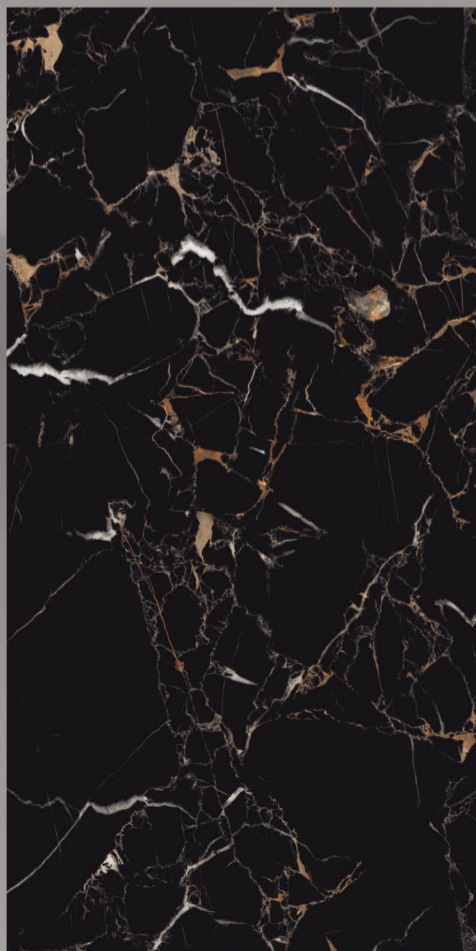

HOLLIS^{TM}
VITRIFIED PVT. LTD.

FREDIRCO BLACK

SIZE :
600X1200MM

FINISH :
SUPER HIGH GLOSS

RANDOM :
04