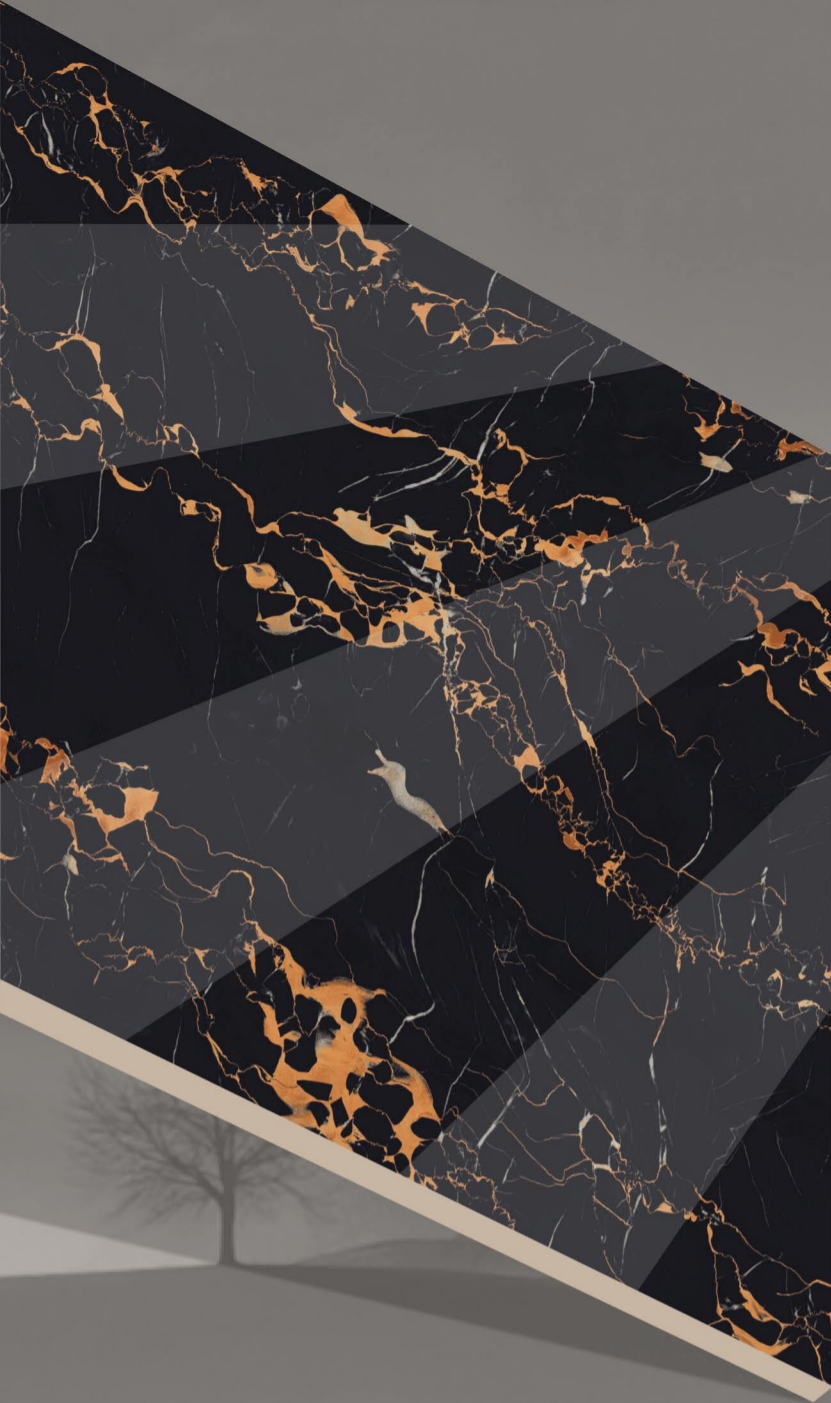

HOLLIS^{TM}
VITRIFIED PVT. LTD.

BLACK PORTRO

SIZE :
600X1200MM

FINISH :
SUPER HIGH GLOSS

RANDOM :
04