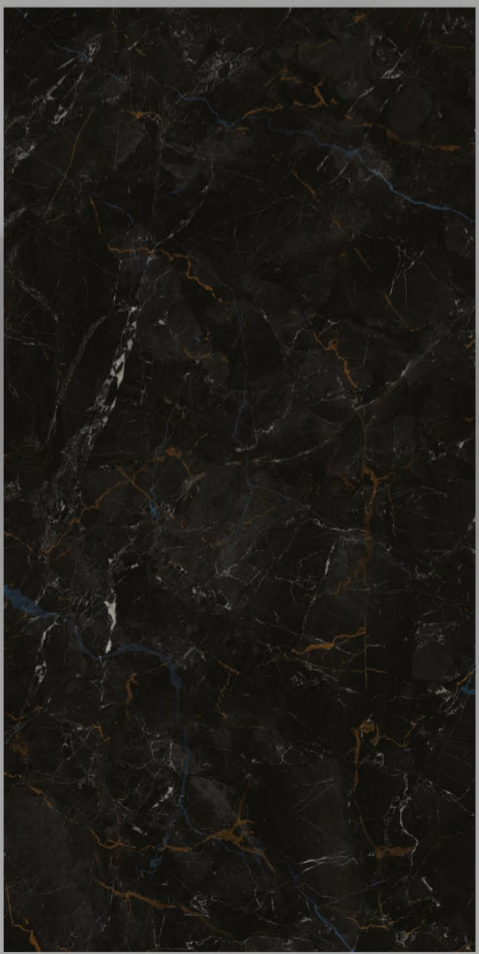

HOLLIS^{TM}
VITRIFIED PVT. LTD.

OMBRA BLACK

SIZE :
600X1200MM

FINISH :
SUPER HIGH GLOSS

RANDOM :
04