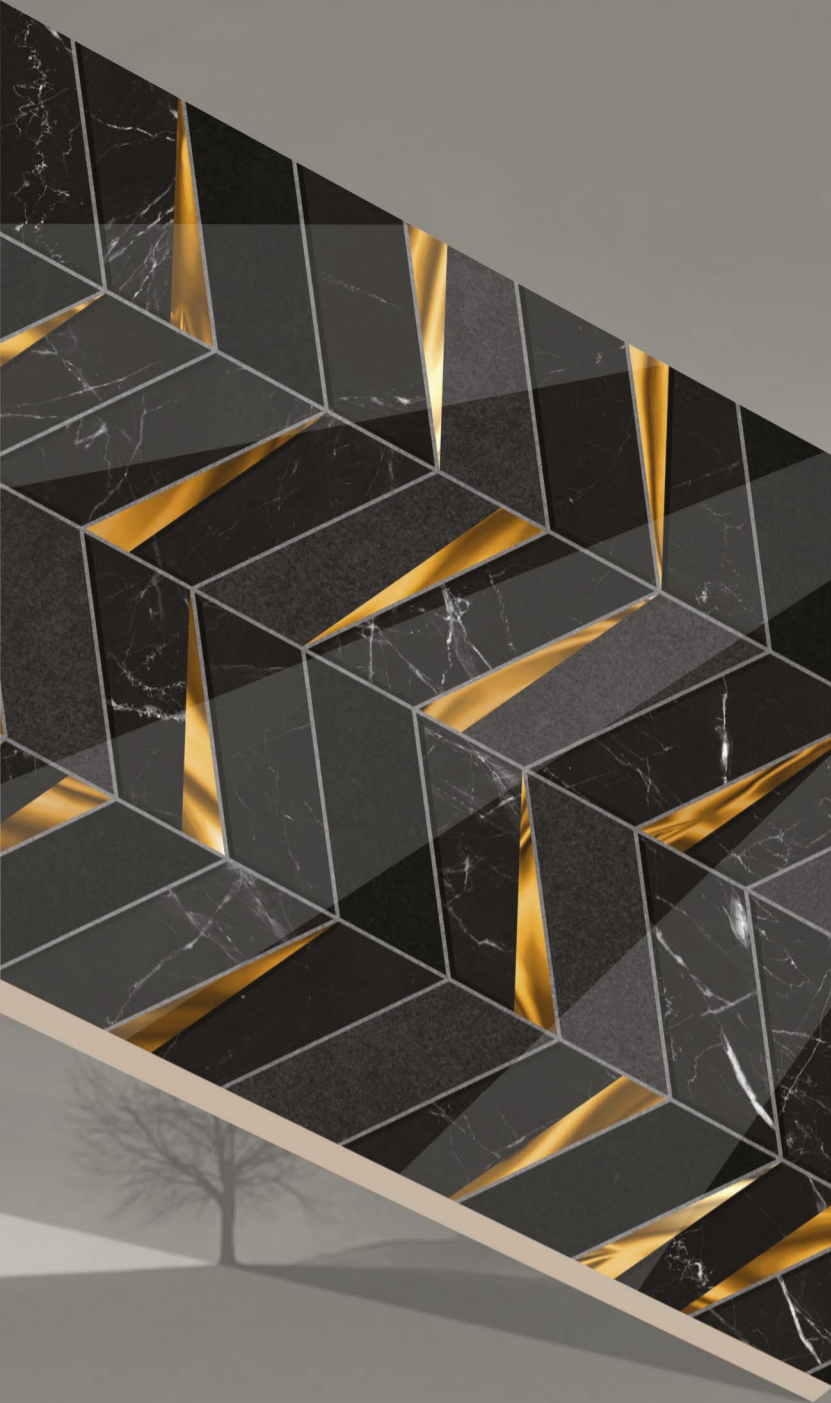

HOLLIS^{TM}
VITRIFIED PVT. LTD.

SIZE :
600X1200MM

FINISH :
SUPER HIGH GLOSS

RANDOM :
01

NERO MARQUINA HL