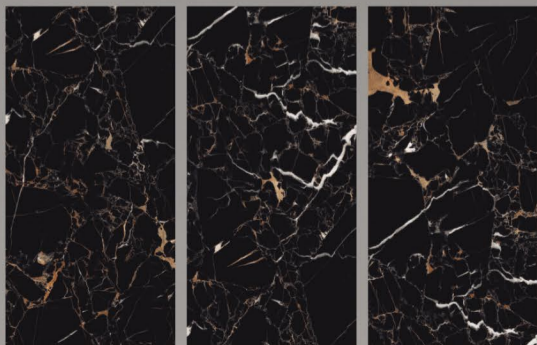

HOLLIS^{TM}
VITRIFIED PVT. LTD.

FREDIRCO BLACK

SIZE :
600X1200MM

FINISH :
SUPER HIGH GLOSS

RANDOM :
04