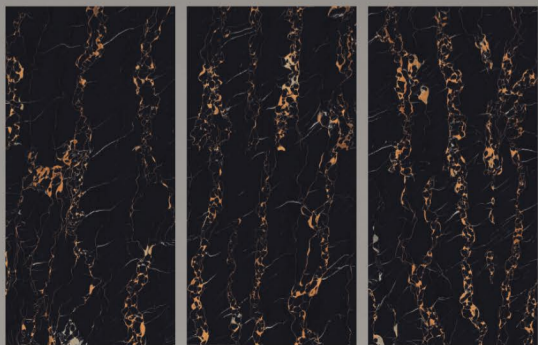

SIZE :  
600X1200MM

FINISH :  
SUPER HIGH GLOSS

RANDOM :  
03

**HOLLIS**<sup>TM</sup>  
VITRIFIED PVT. LTD.

BLACK PORTRO

SIZE :  
**600X1200MM**

FINISH :  
**SUPER HIGH GLOSS**

RANDOM :  
**04**