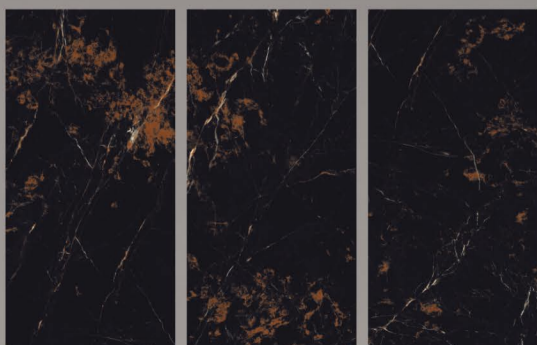

SIZE :  
600X1200MM

FINISH :  
SUPER HIGH GLOSS

RANDOM :  
04

**HOLLIS**<sup>TM</sup>  
VITRIFIED PVT. LTD.

IMPERIAL BLACK

SIZE :  
**600X1200MM**

FINISH :  
**SUPER HIGH GLOSS**

RANDOM :  
**04**