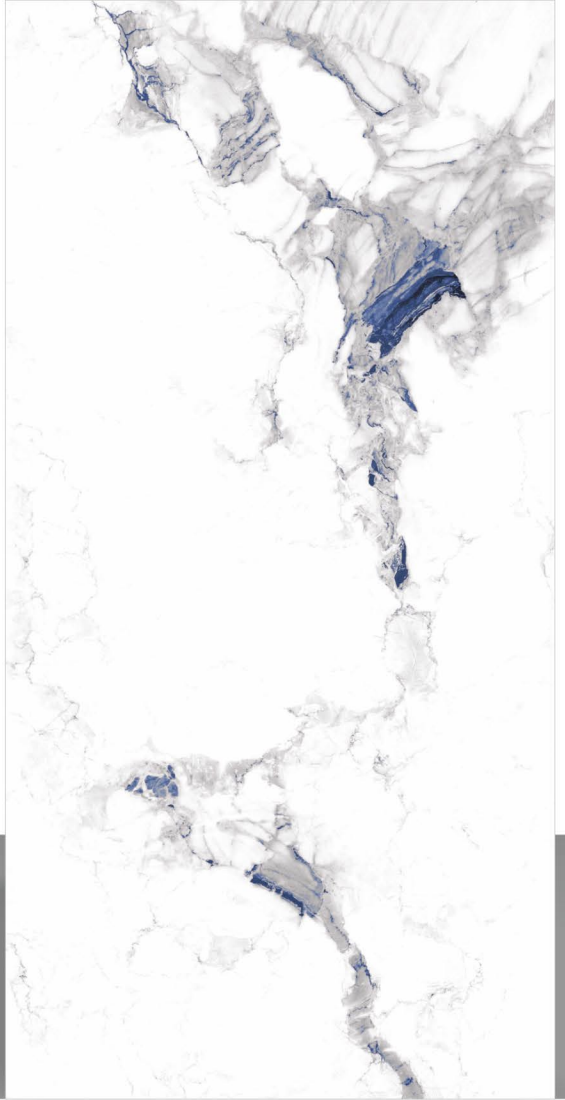

AMAZE
BLUE

SIZE
600X1200MM

FINISH
GLOSSY

RANDOM
04

**BANGO
WHITE**

**SIZE
600X1200MM**

**FINISH
GLOSSY**

**RANDOM
04**