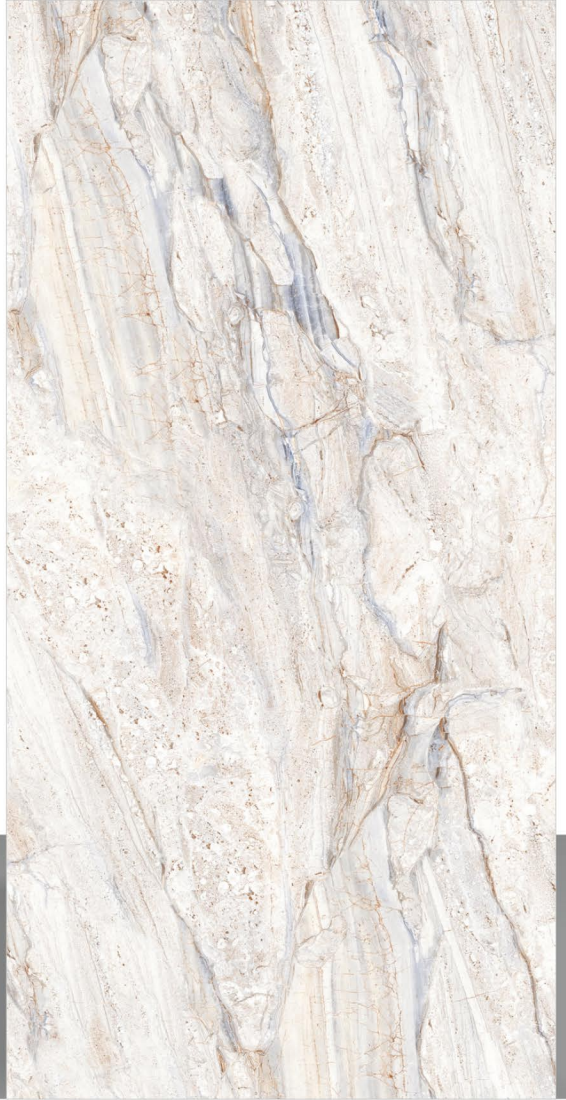

DYNO
AZUL

SIZE
600X1200MM

FINISH
GLOSSY

RANDOM
04