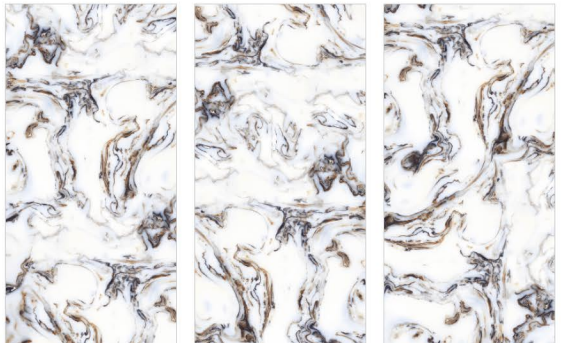

DYNO
AZUL

SIZE
600X1200MM

FINISH
GLOSSY

RANDOM
04

EVITA
BLUE

SIZE
600X1200MM

FINISH
GLOSSY

RANDOM
04