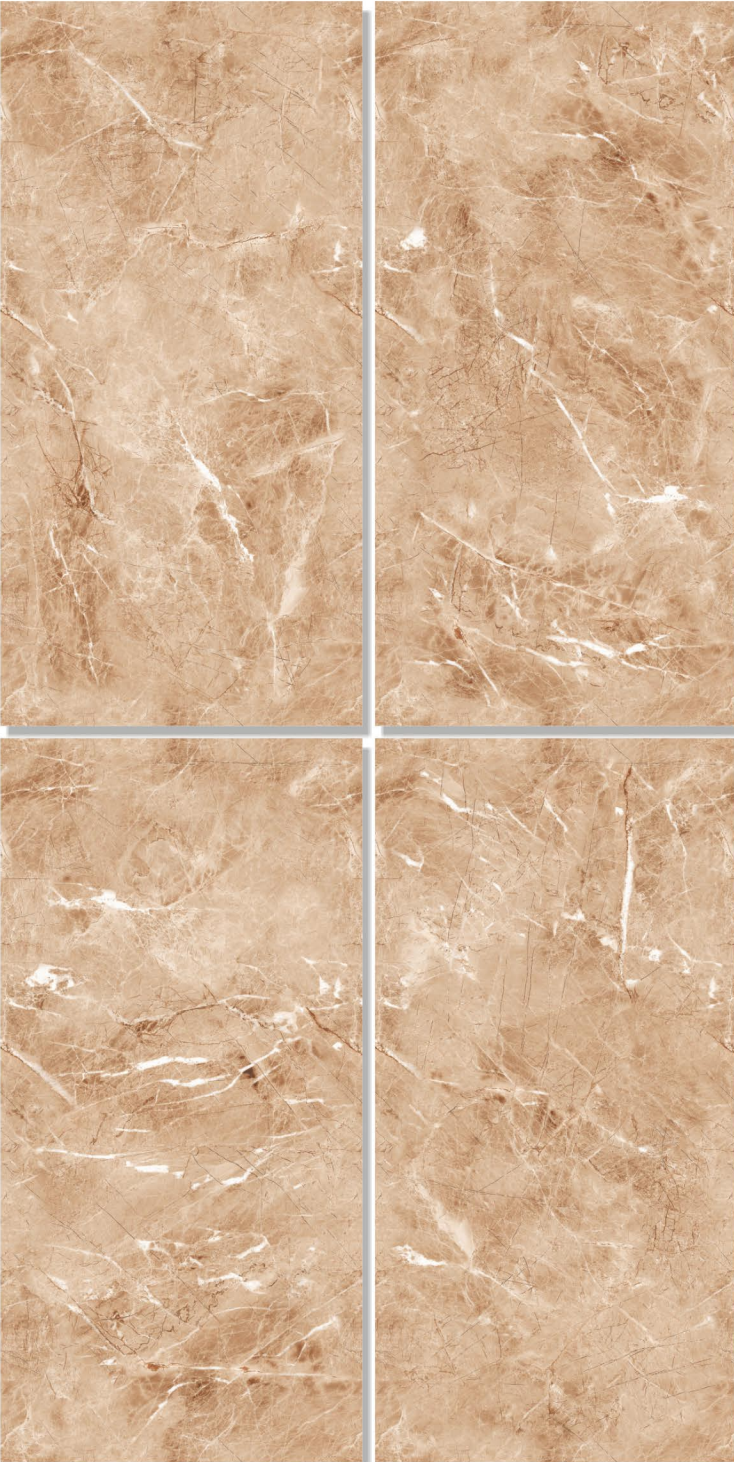

HOLLIS^{TM}
VITRIFIED PVT. LTD.

DREAM
BROWN

SIZE
600X1200MM

FINISH
**ENDLESS
GLOSSY**

RANDOM
04