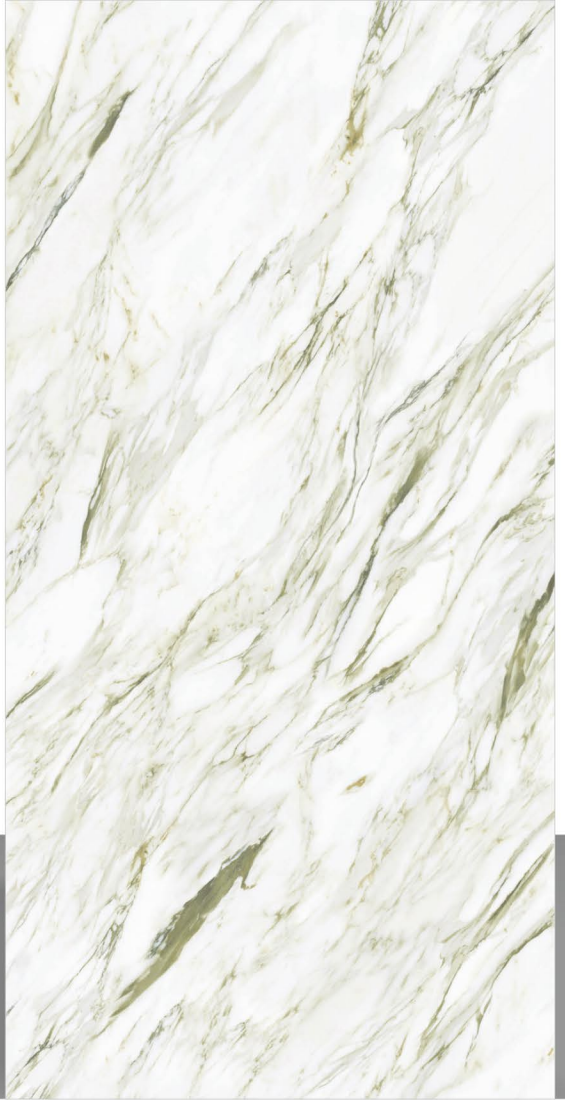

DYNO
AZUL

SIZE
600X1200MM

FINISH
GLOSSY

RANDOM
04

EVITA
BLUE

SIZE
600X1200MM

FINISH
GLOSSY

RANDOM
04