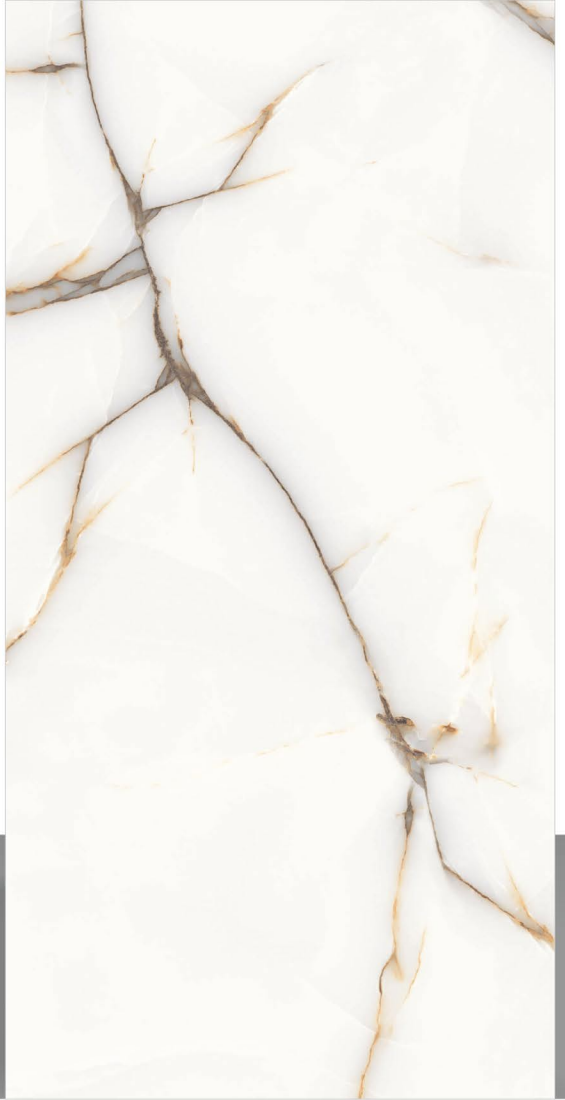

AMAZE
BLUE

SIZE
600X1200MM

FINISH
GLOSSY

RANDOM
04

**BANGO
WHITE**

**SIZE
600X1200MM**

**FINISH
GLOSSY**

**RANDOM
04**