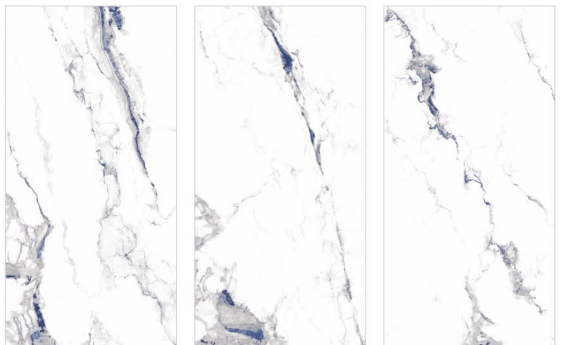

AMAZE
BLUE

SIZE
600X1200MM

FINISH
GLOSSY

RANDOM
04

**BANGO
WHITE**

**SIZE
600X1200MM**

**FINISH
GLOSSY**

**RANDOM
04**