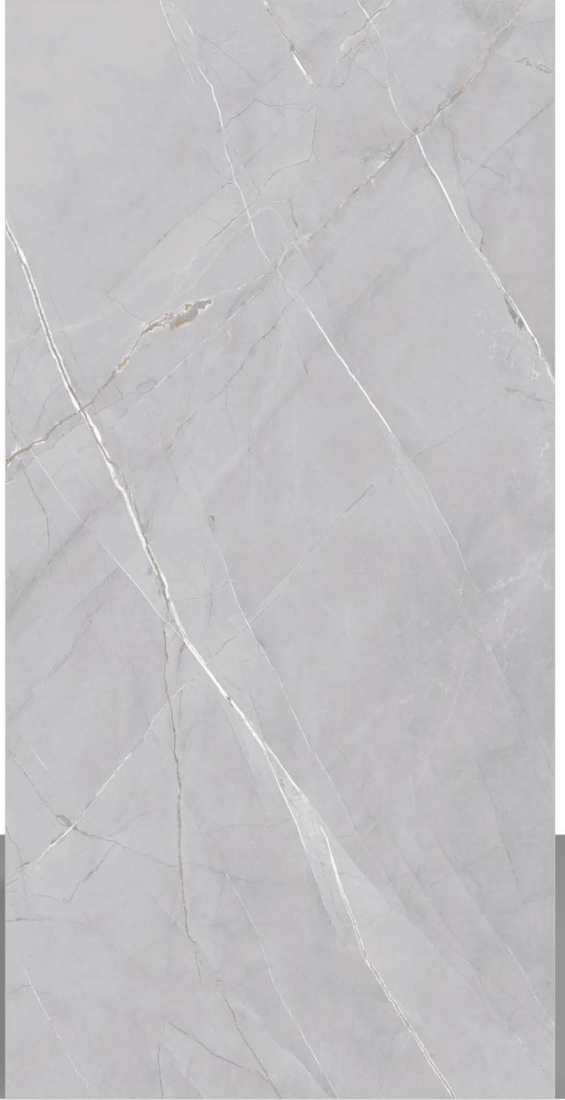

REGAL
BIANCO

SIZE
600X1200MM

FINISH
GLOSSY

RANDOM
04

SCARLET
BIANCO

SIZE
600X1200MM

FINISH
GLOSSY

RANDOM
04