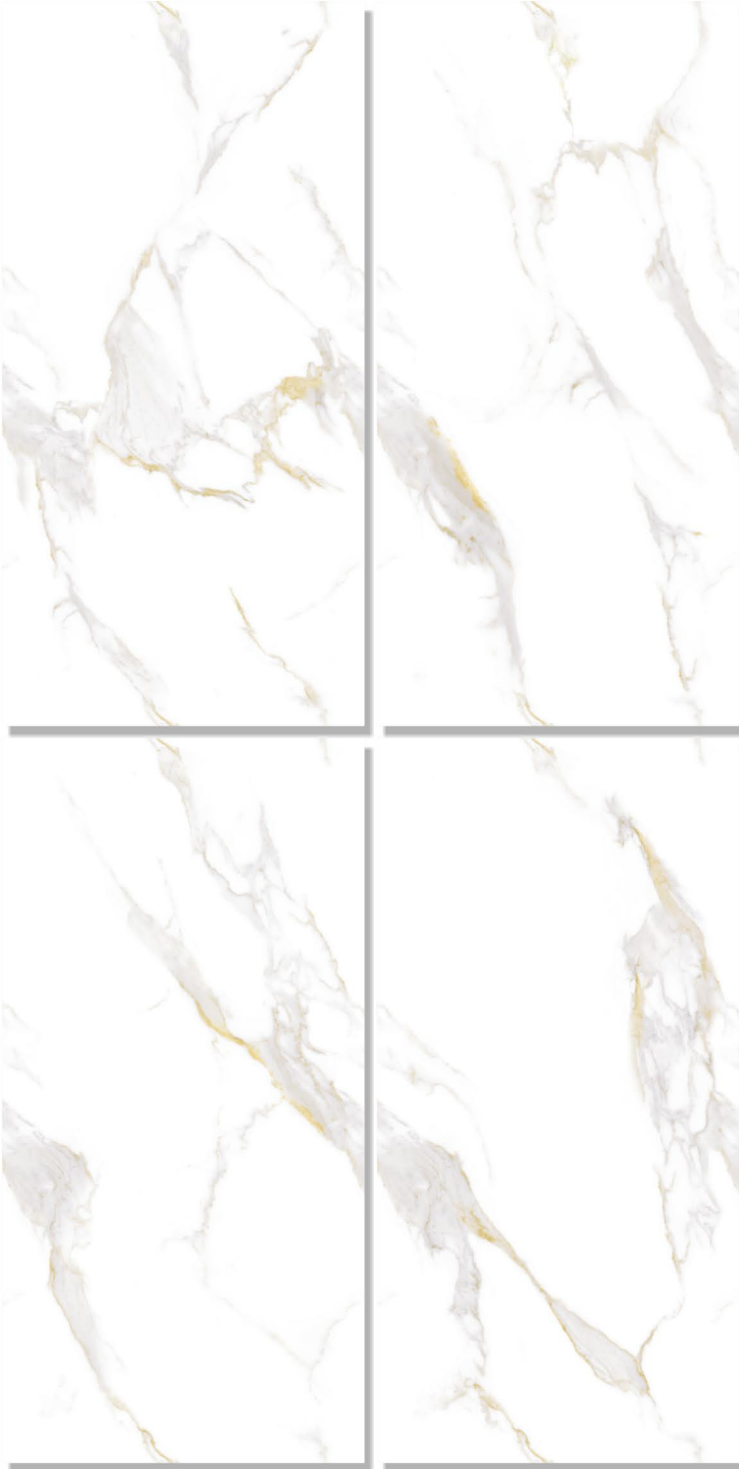

FINISH
**ENDLESS
GLOSSY**

RANDOM
04

DREAM CREMA

HOLLIS[™]
VITRIFIED PVT. LTD.

HOLLISTM
VITRIFIED PVT. LTD.

EMPRO
STATUARIO

SIZE
600X1200MM

FINISH
**ENDLESS
GLOSSY**