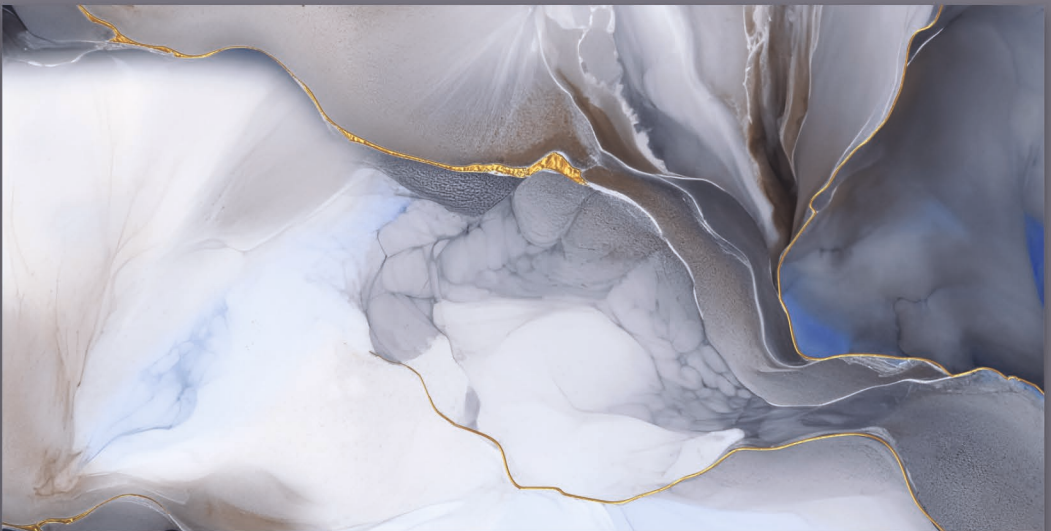

SIZE : **600X1200MM**

FINISH : **GLOSSY**

RANDOM : **04**

SONAR **BLUE**