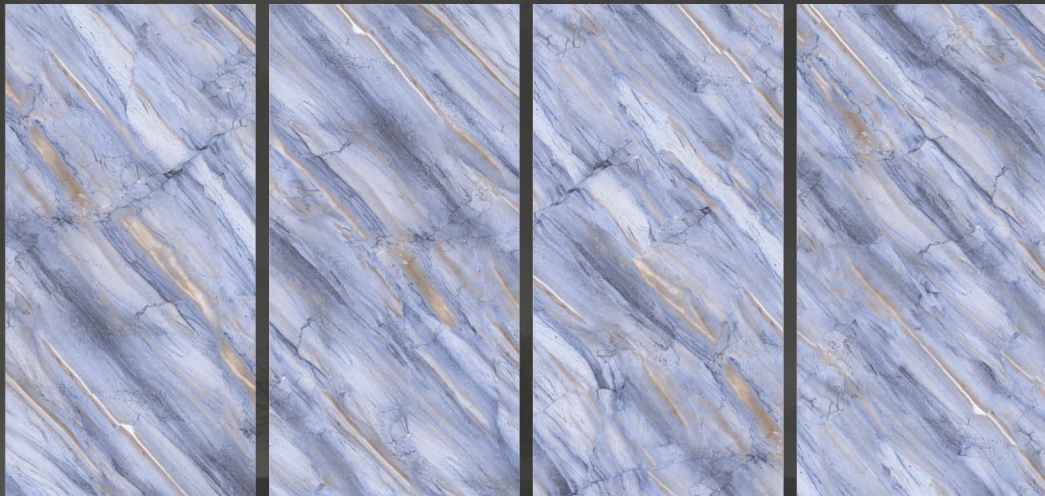

## SEASCAPE **SKY**

SIZE : **600X1200MM**

FINISH : **GLOSSY**

RANDOM : **04**