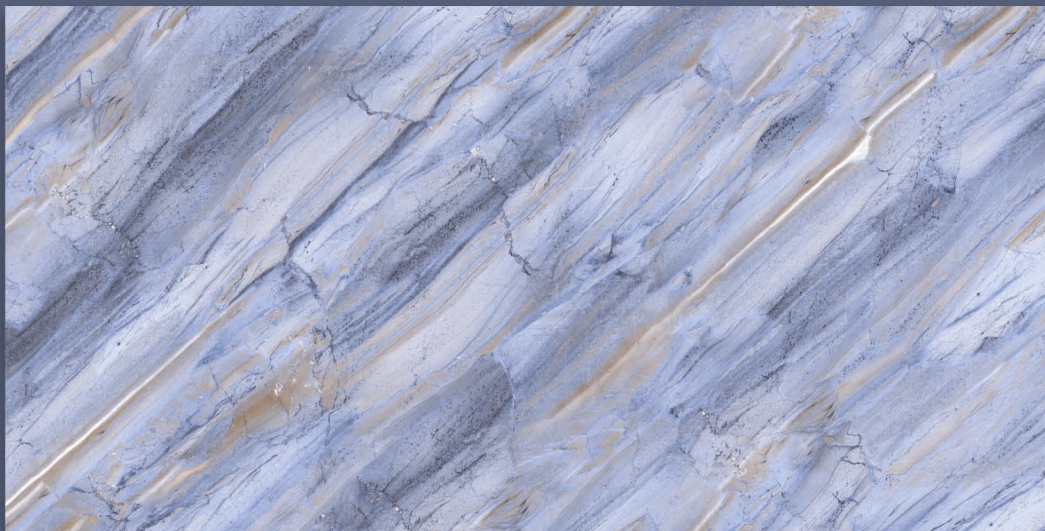

SEQUOIA **AZUL**