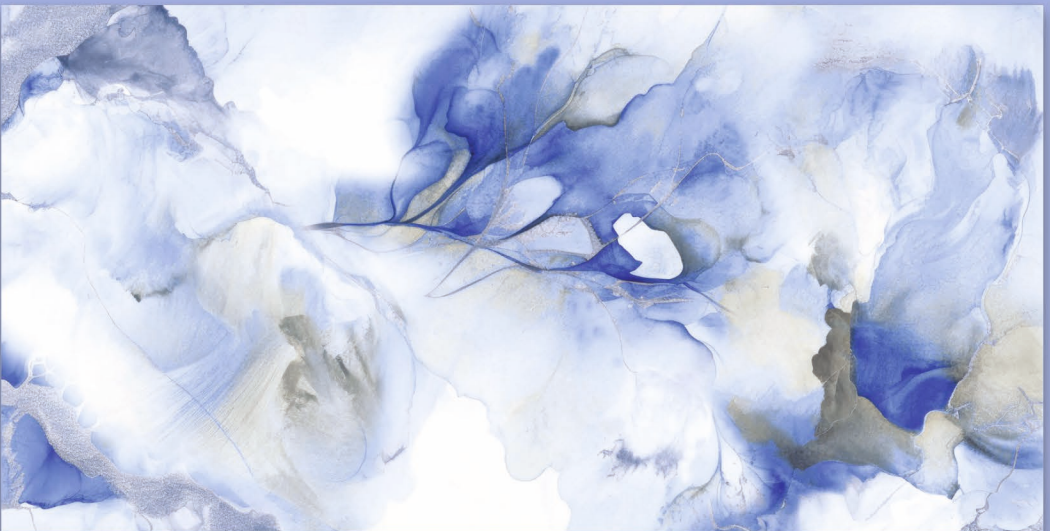

SIZE : **600X1200MM**

FINISH : **GLOSSY**

RANDOM : **04**

SNOW BLUE