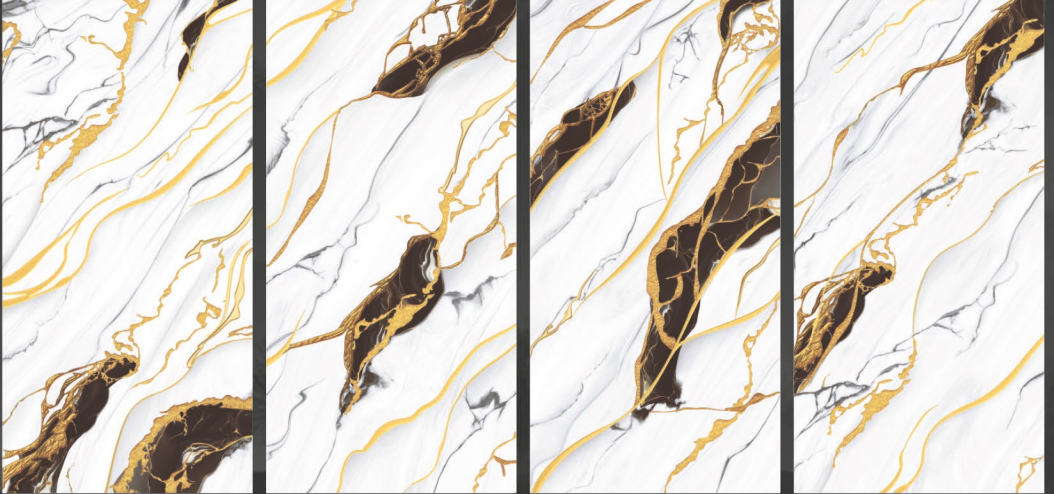

SIZE : **600X1200MM**

FINISH : **GLOSSY**

RANDOM : **04**

GOLDEN **BLACK**