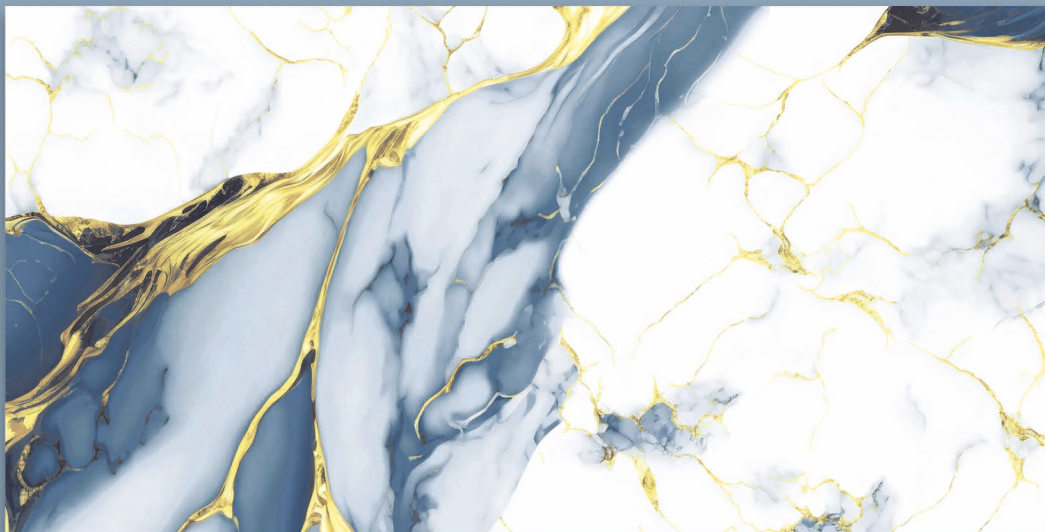

CENEFA **AZUL**