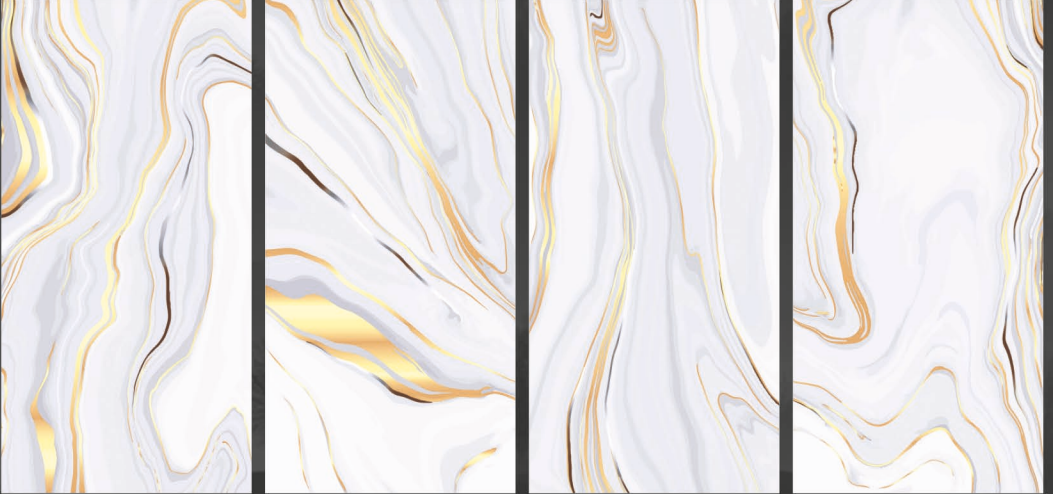

SIZE : **600X1200MM**

FINISH : **GLOSSY**

RANDOM : **04**

FLUID ART