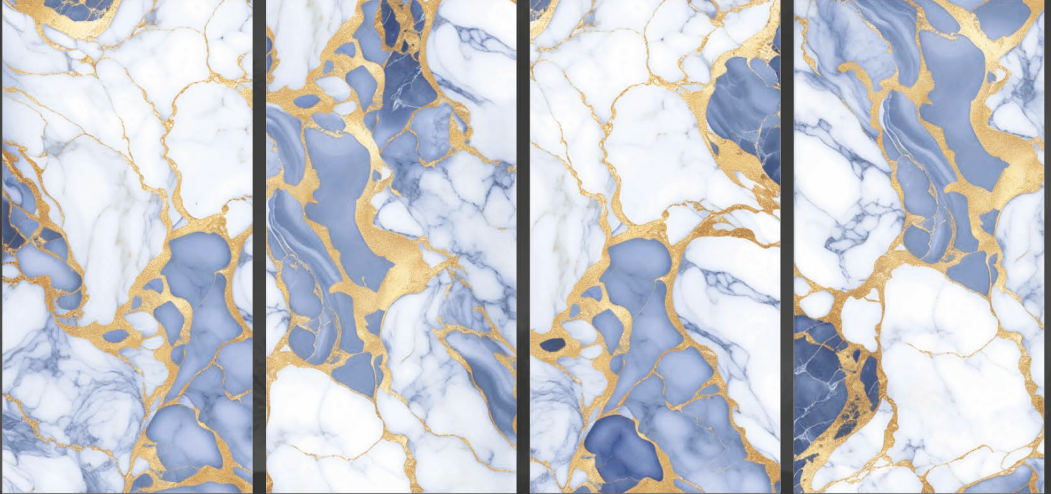

SIZE : **600X1200MM**

FINISH : **GLOSSY**

RANDOM : **04**

NAVY GOLD