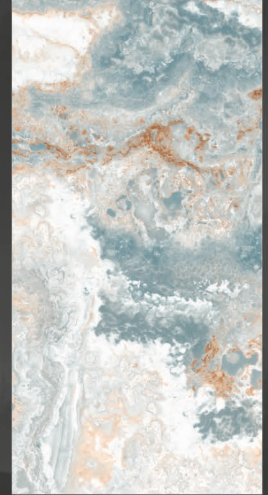

## NAVY GOLD

NAVY  
GOLD

SIZE : **600X1200MM**

FINISH : **GLOSSY**

RANDOM : **04**

## OCEANO

SIZE : **600X1200MM**

FINISH : **GLOSSY**

RANDOM : **04**