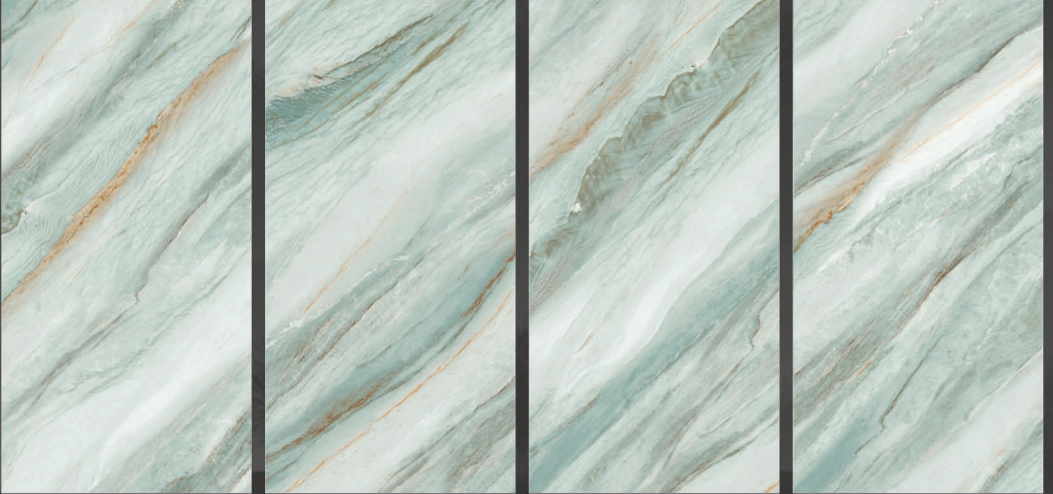

SIZE : **600X1200MM**

FINISH : **GLOSSY**

RANDOM : **04**

OCEANO