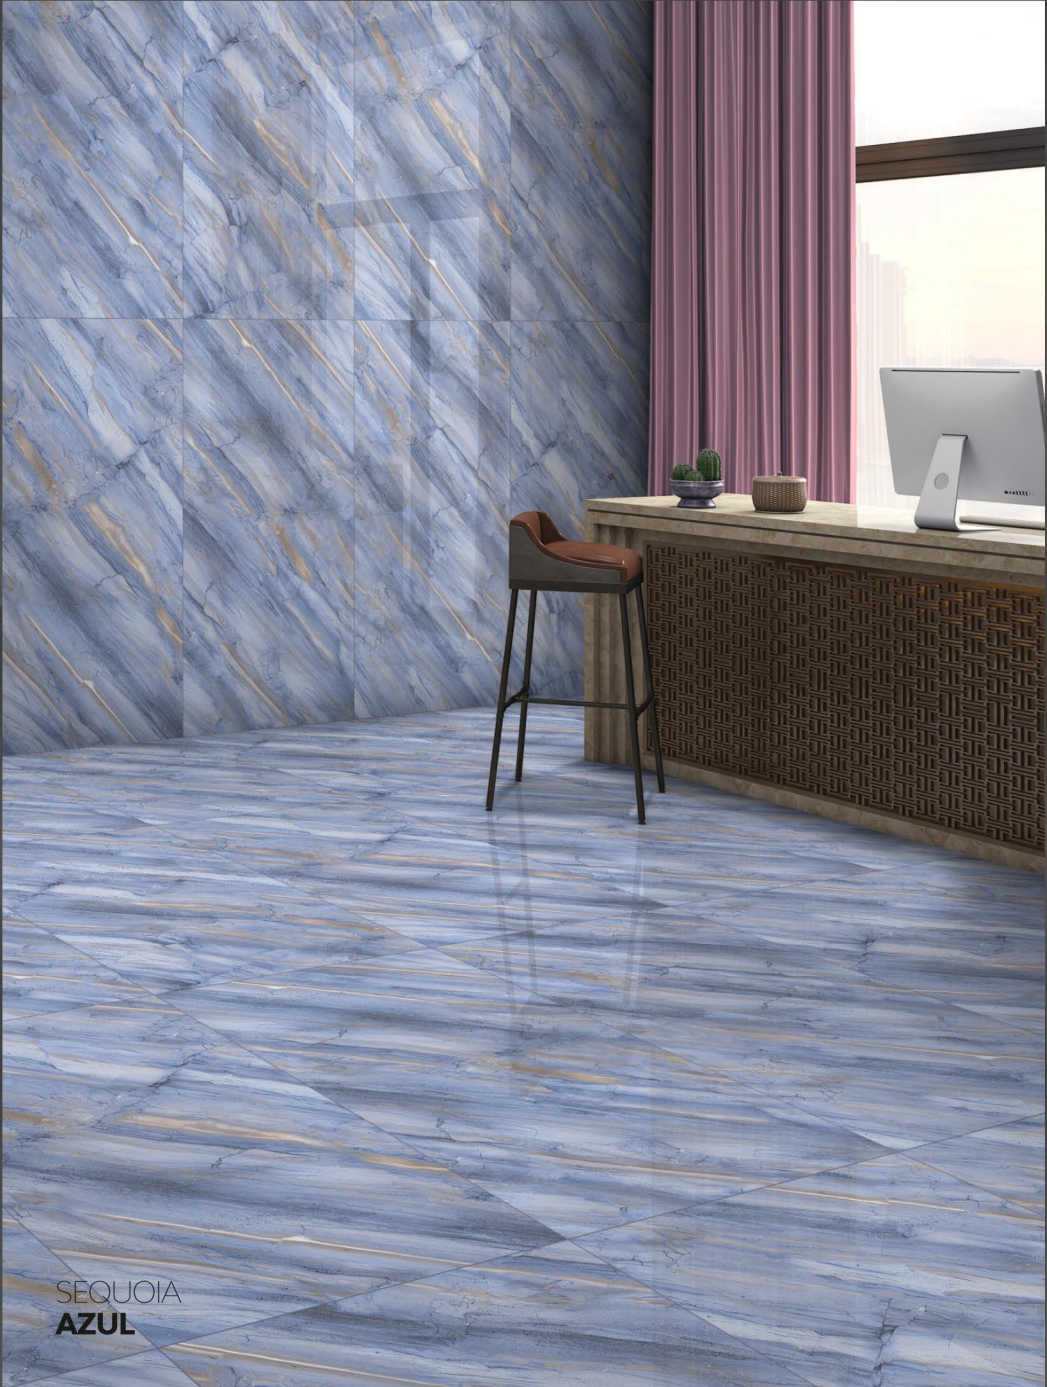

SEQUOIA
AZUL