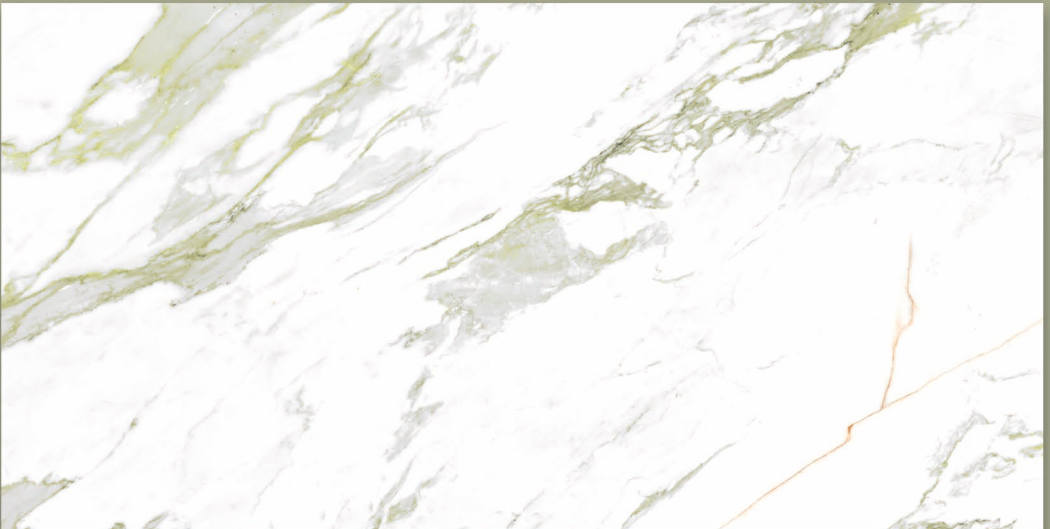

ICEBERG **STATUARIO**