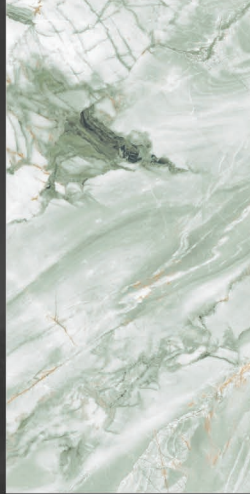

## LUCENT **TEAL**

LUCENT  
TEAL

SIZE : **600X1200MM**

FINISH : **GLOSSY**

RANDOM : **04**

LUXURIOUS **GOLD**

SIZE : **600X1200MM**

FINISH : **GLOSSY**