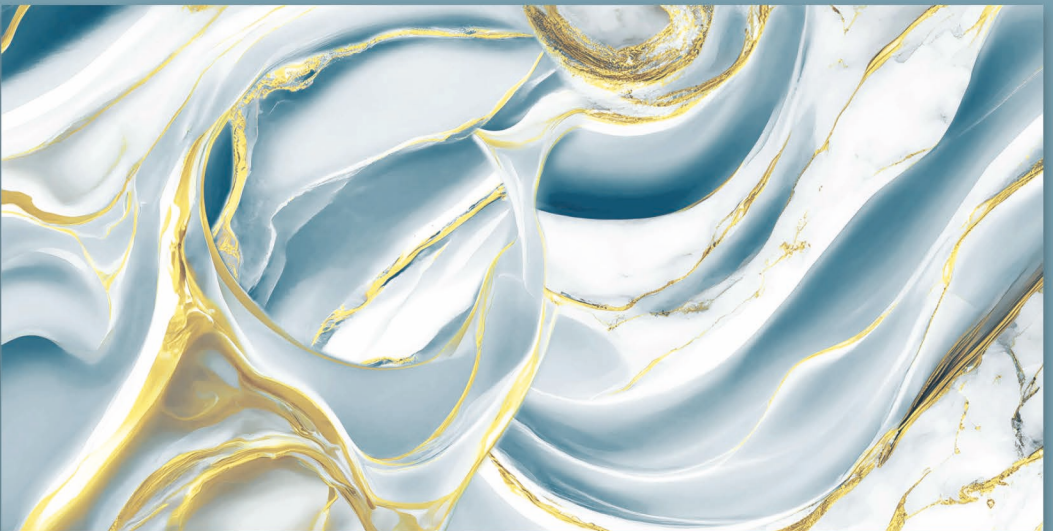

SIZE : **600X1200MM**

FINISH : **GLOSSY**

RANDOM : **04**

FRIO AQUA