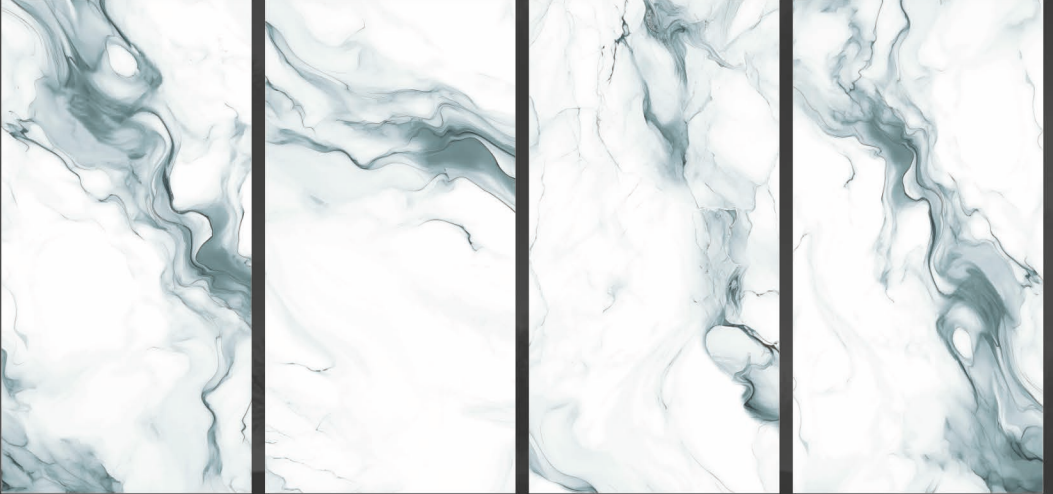

LIBERIA FLUID **AQUA**

LIBERIA FLUID  
**AQUA**

SIZE : **600X1200MM**

FINISH : **GLOSSY**

RANDOM : **04**

LIGHTING **GOLD**

SIZE : **600X1200MM**

FINISH : **GLOSSY**