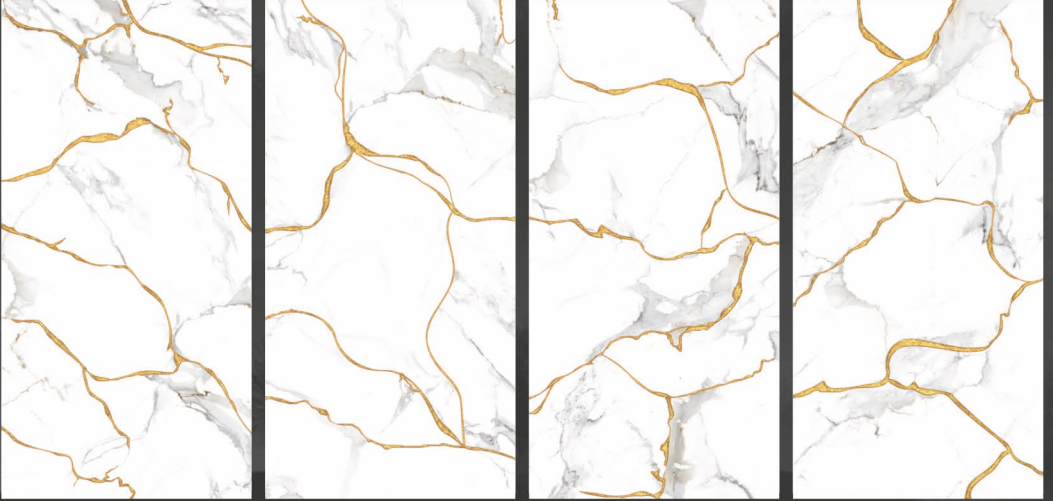

Long  
Lasting

Easy  
Cleaning

Low Water  
Absorption

Antislip  
Surface

SIZE : **600X1200MM**

FINISH : **GLOSSY**

RANDOM : **04**

ABSTRACT **GOLD**