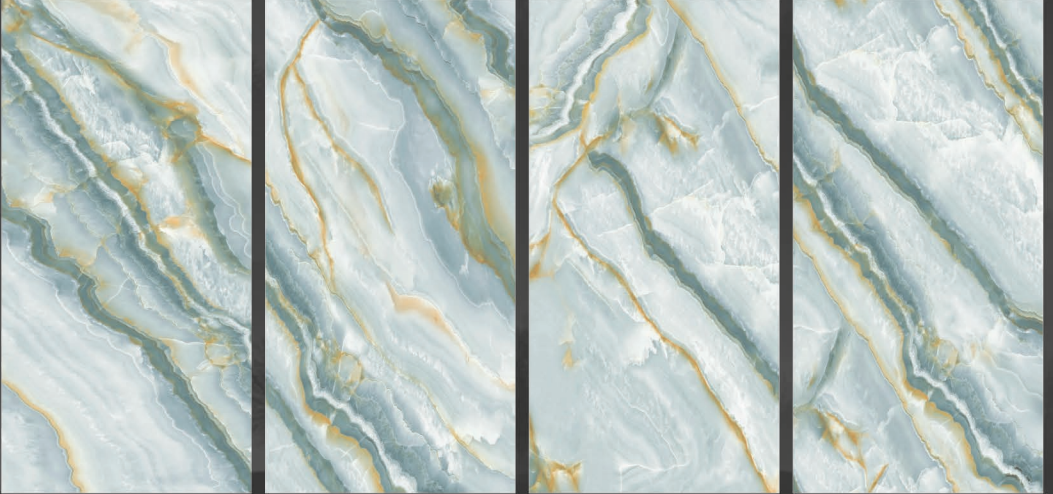

SIZE : **600X1200MM**

FINISH : **GLOSSY**

RANDOM : **04**

KERAMOS **TEAL**