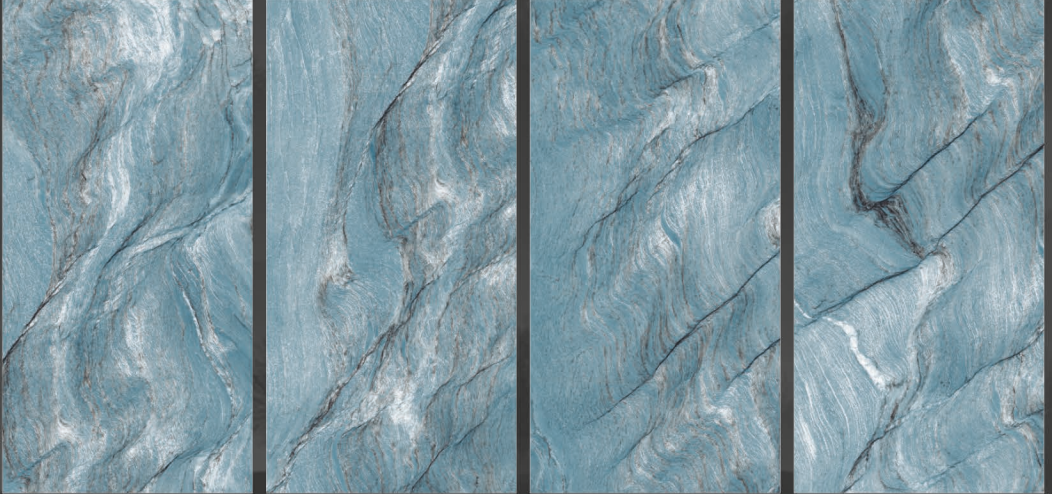

SIZE : **600X1200MM**

FINISH : **GLOSSY**

RANDOM : **04**

AURIC **AQUA**