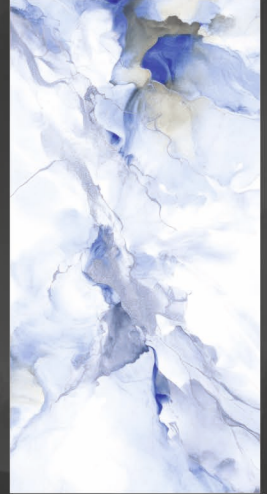

SIZE : **600X1200MM**

FINISH : **GLOSSY**

RANDOM : **04**

SNOW BLUE