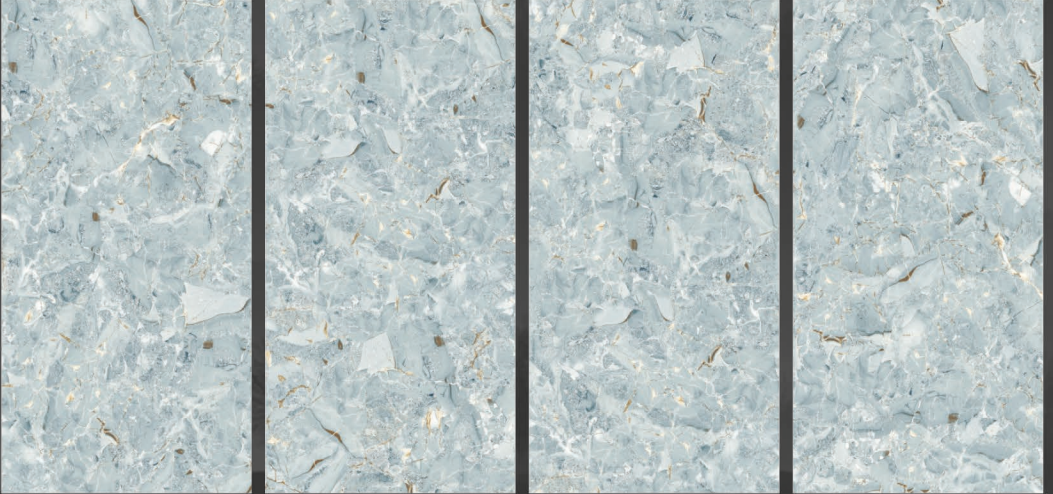

SIZE : **600X1200MM**

FINISH : **GLOSSY**

RANDOM : **04**

LUCENT **TEAL**