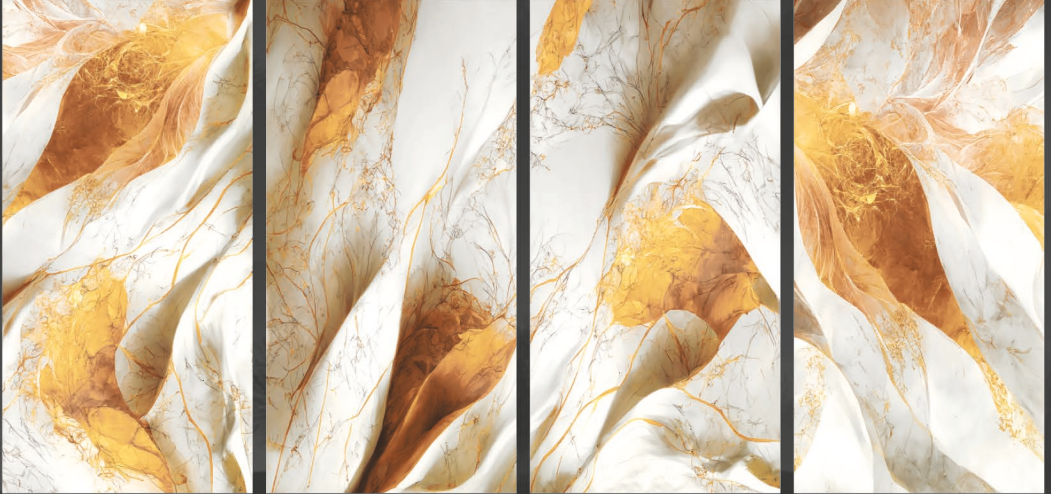

SIZE : **600X1200MM**

FINISH : **GLOSSY**

RANDOM : **04**

DORADO **GOLD**