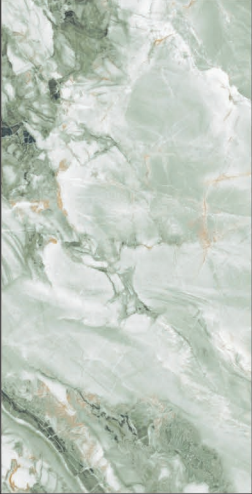

## LUCENT **TEAL**

LUCENT  
TEAL

SIZE : **600X1200MM**

FINISH : **GLOSSY**

RANDOM : **04**

LUXURIOUS **GOLD**

SIZE : **600X1200MM**

FINISH : **GLOSSY**