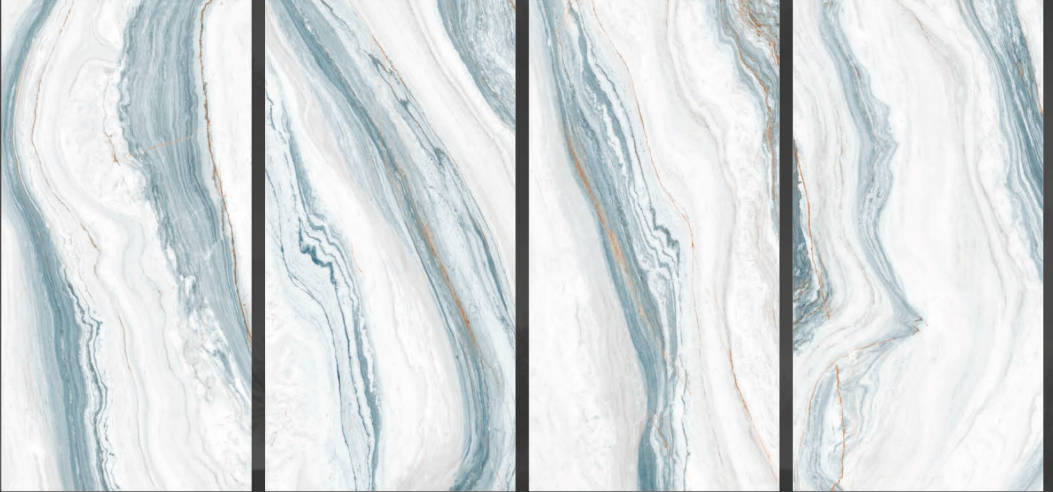

## CENEFA **AZUL**

  
**NEW BEAN**  
CAFE

CENEFA  
**AZUL**

SIZE : **600X1200MM**

FINISH : **GLOSSY**

RANDOM : **04**

DEZI **GOLDUA**

SIZE : **600X1200MM**