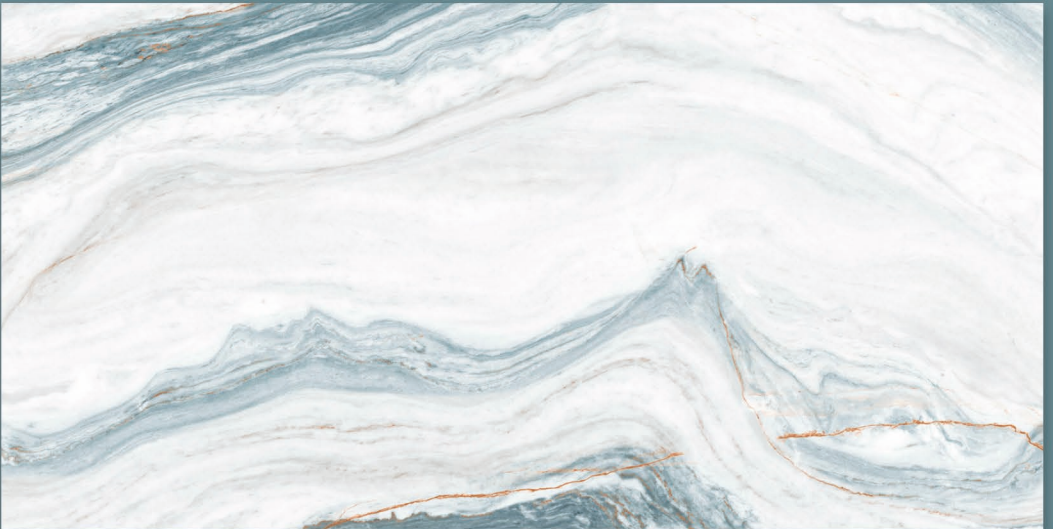

ECLIPSE **INDIGO**