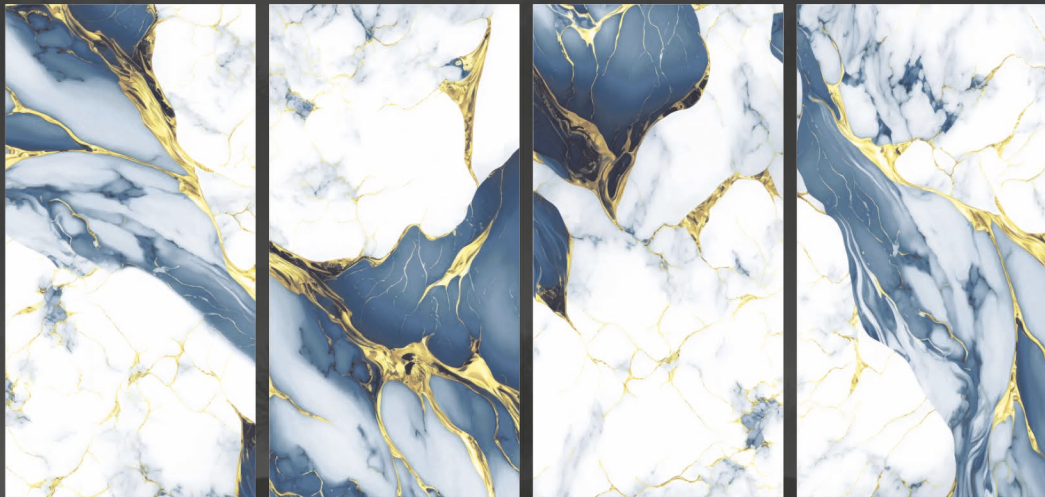

SIZE : **600X1200MM**

FINISH : **GLOSSY**

RANDOM : **04**

CENEFA **AZUL**