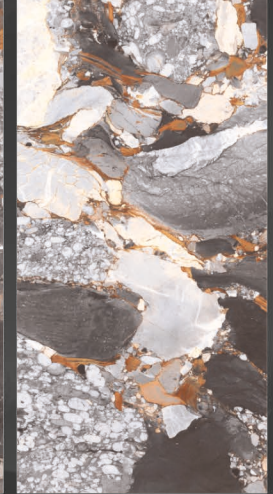

## GEONA **GOLD**

GEONA  
**GOLD**

SIZE : **600X1200MM**

FINISH : **GLOSSY**

RANDOM : **04**

GOLDEN **BLACK**

GOLDEN  
BLACK

SIZE : **600X1200MM**