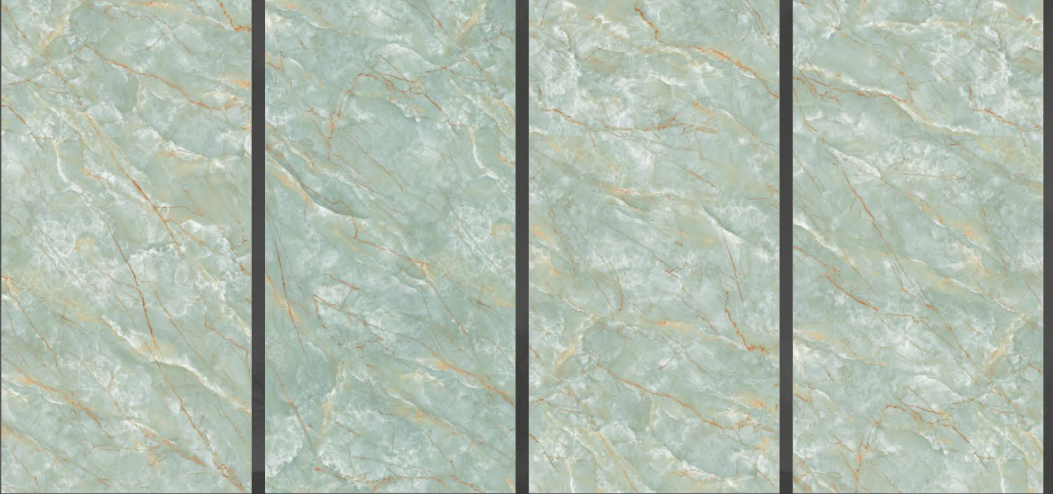

SIZE : **600X1200MM**

FINISH : **GLOSSY**

RANDOM : **04**

TURQUOISE **GREEN**