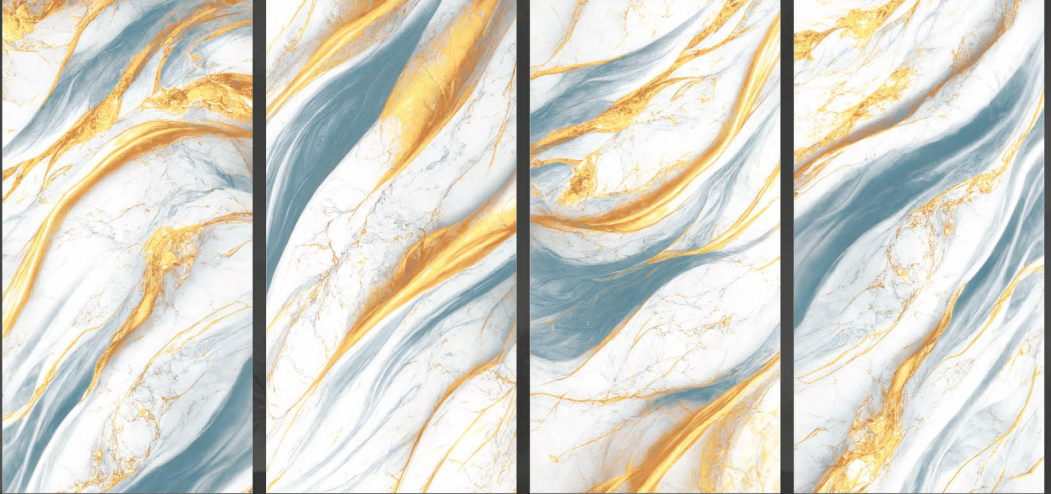

SIZE : **600X1200MM**

FINISH : **GLOSSY**

RANDOM : **04**

DEZI **GOLDUA**