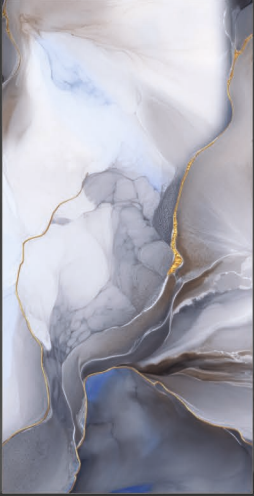

## SIBERIA **BLUE**

SIZE : **600X1200MM**

FINISH : **GLOSSY**

RANDOM : **04**

## SNOW BLUE

SNOW  
BLUE

SIZE : **600X1200MM**

FINISH : **GLOSSY**

RANDOM : **04**