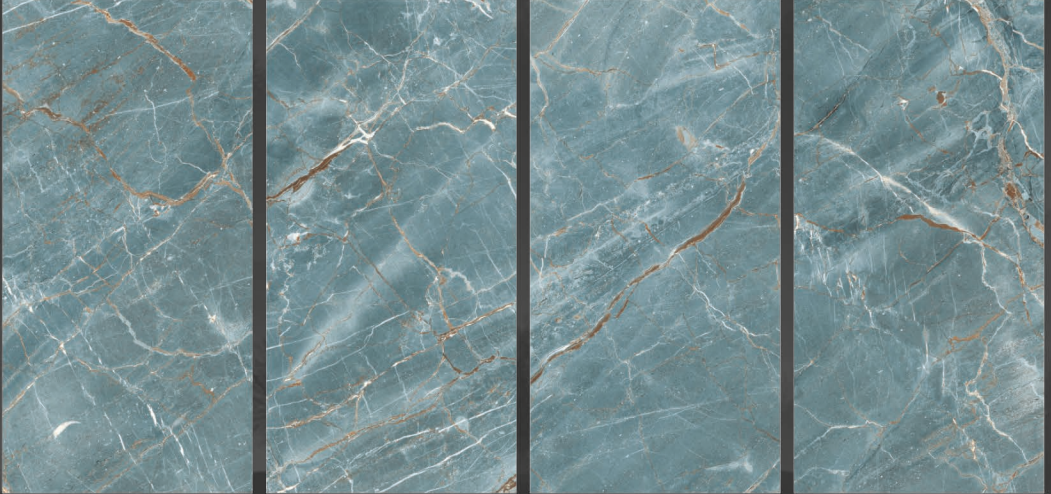

SIZE : **600X1200MM**

FINISH : **GLOSSY**

RANDOM : **04**

MOROCCAN SEAFOAM