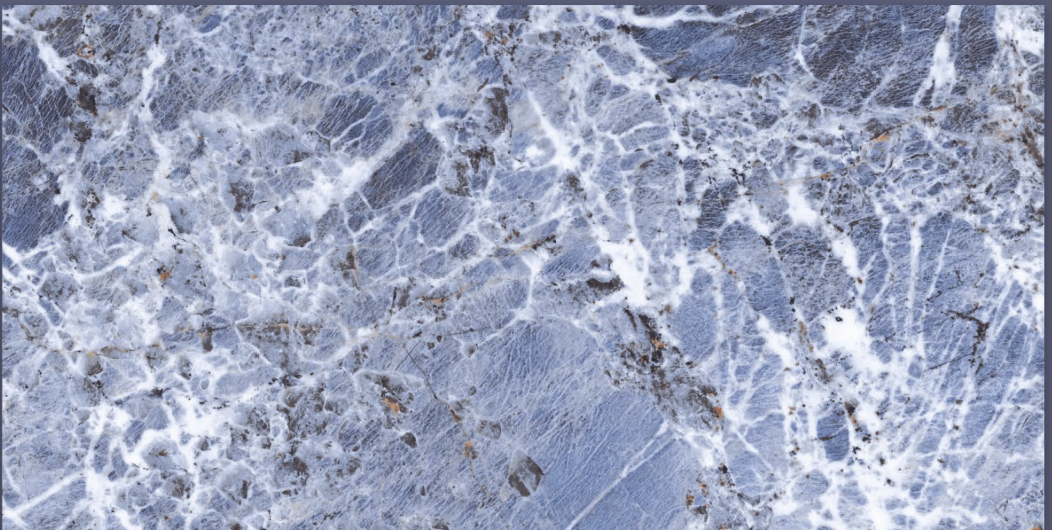

SIBERIA **BLUE**