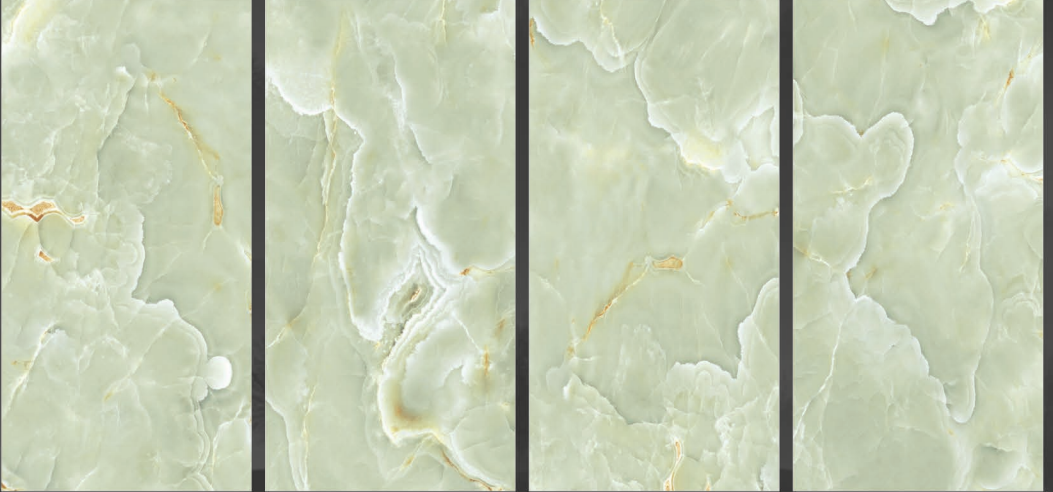

SIZE : **600X1200MM**

FINISH : **GLOSSY**

RANDOM : **08**

INTERIOR **PISTA**