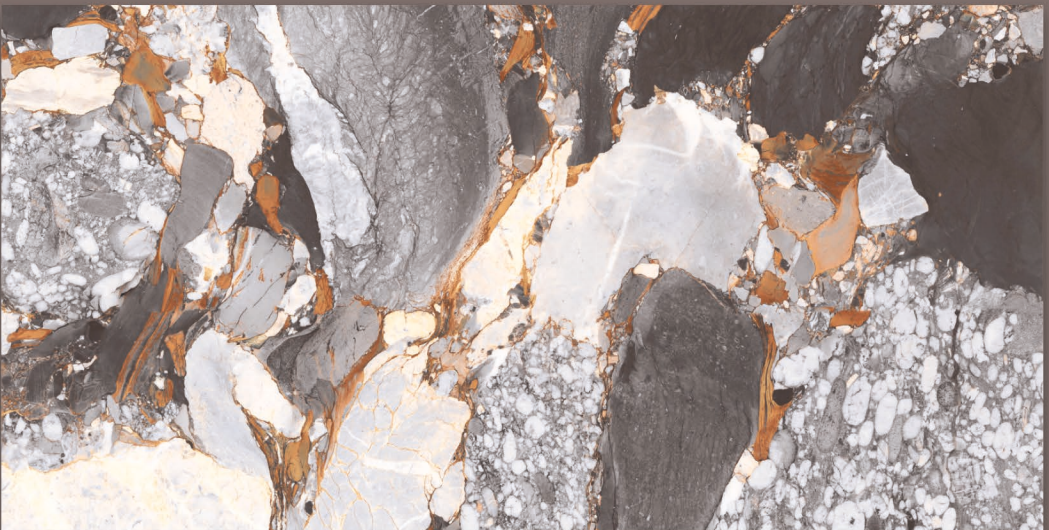

GRANULITE FELSIC