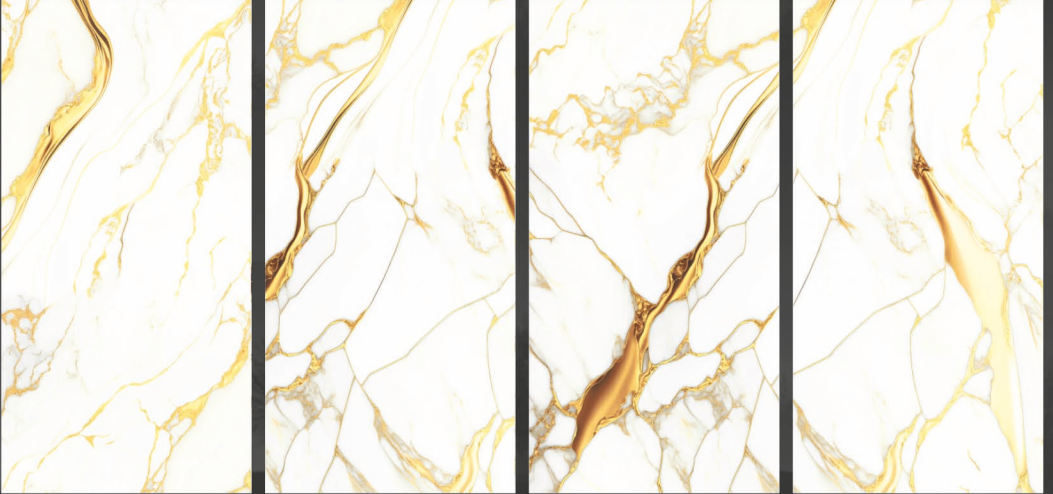

## LUCENT **TEAL**

LUCENT  
TEAL

SIZE : **600X1200MM**

FINISH : **GLOSSY**

RANDOM : **04**

LUXURIOUS **GOLD**

SIZE : **600X1200MM**

FINISH : **GLOSSY**