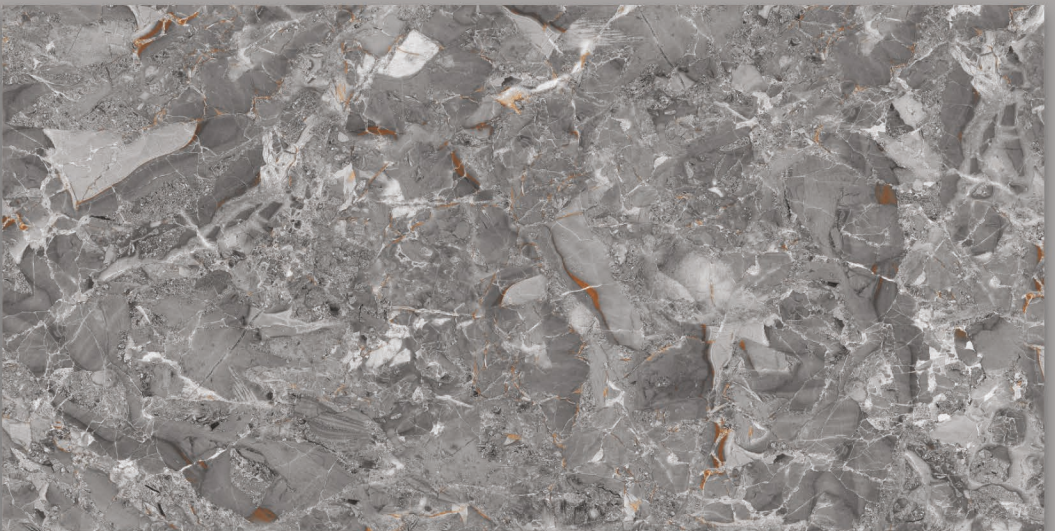

## VENICE ICE

VENICE  
ICE

SIZE : **600X1200MM**

FINISH : **GLOSSY**

RANDOM : **04**

VERSACE **GREY**

SIZE : **600X1200MM**

FINISH : **GLOSSY**