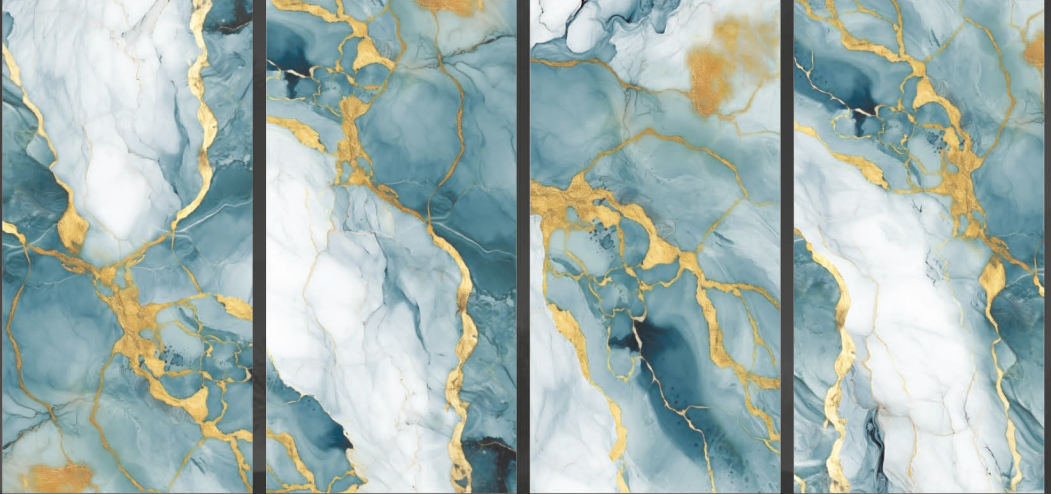

SIZE : **600X1200MM**

FINISH : **GLOSSY**

RANDOM : **04**

BROTH **AQUA**