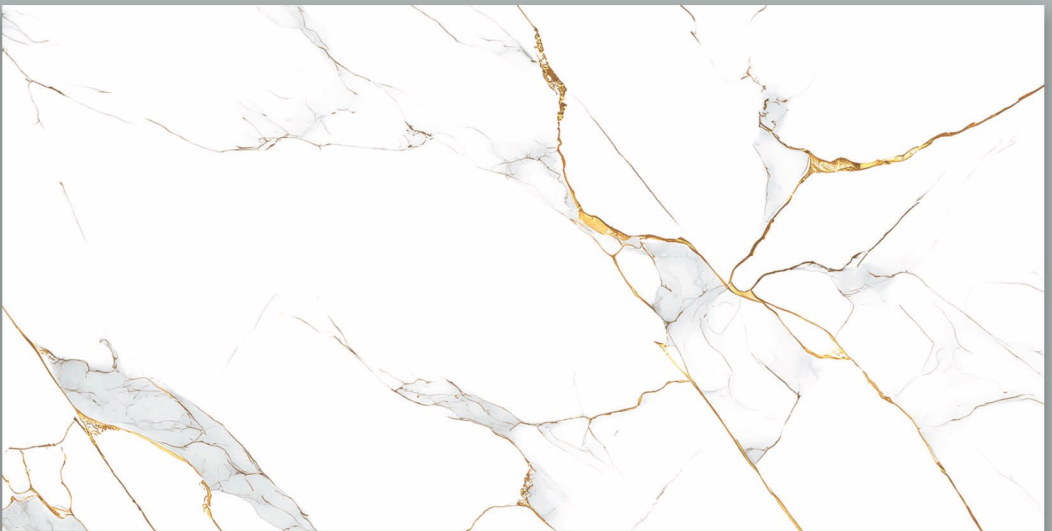

BRUMOSO **WHITE**