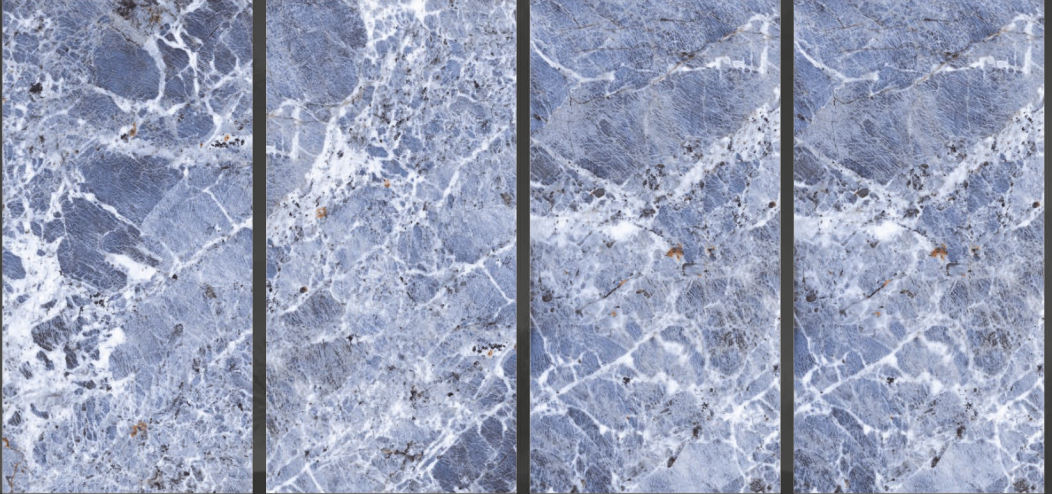

## SEQUOIA **AZUL**

SEQUOIA  
AZUL

SIZE : **600X1200MM**

FINISH : **GLOSSY**

RANDOM : **04**

SEQUOIA **BROWN**

SIZE : **600X1200MM**

FINISH : **GLOSSY**