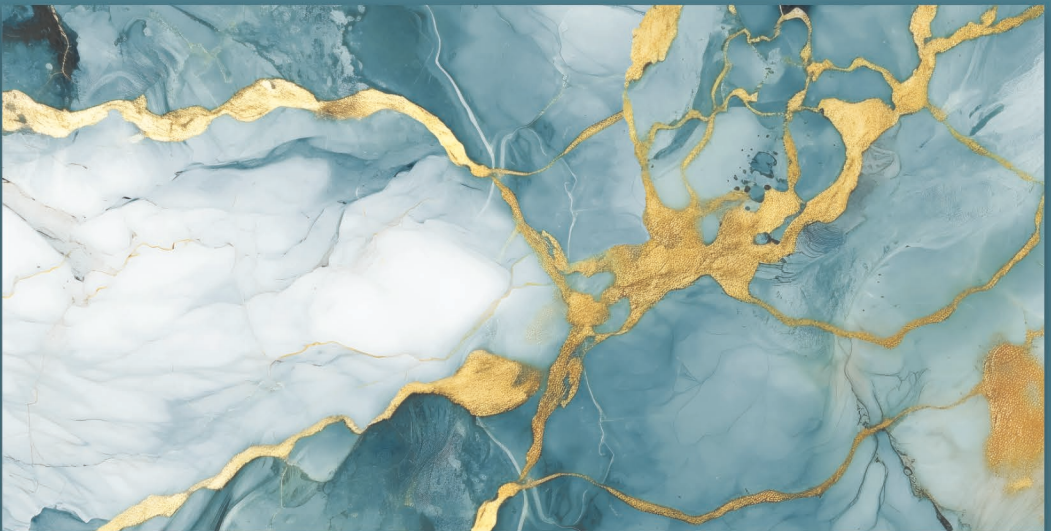

SIZE : **600X1200MM**

FINISH : **GLOSSY**

RANDOM : **04**

BROTH **AQUA**