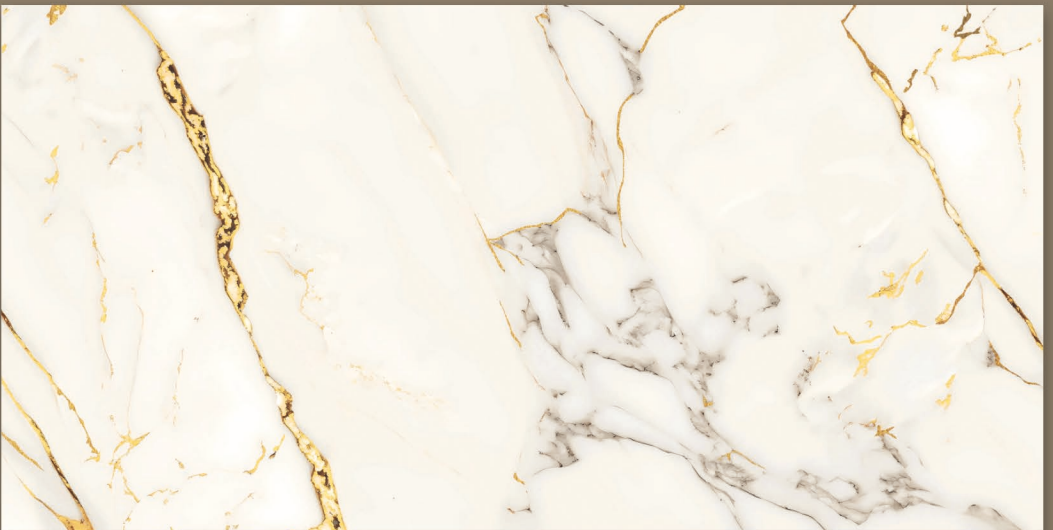

LIBERIA FLUID **AQUA**

LIBERIA FLUID  
**AQUA**

SIZE : **600X1200MM**

FINISH : **GLOSSY**

RANDOM : **04**

LIGHTING **GOLD**

SIZE : **600X1200MM**

FINISH : **GLOSSY**