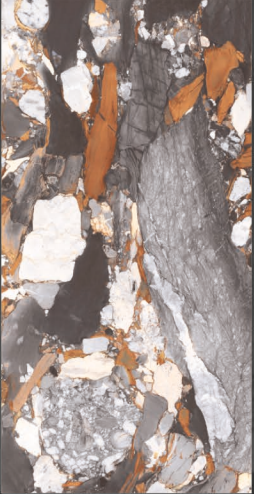

## GEONA **GOLD**

GEONA  
**GOLD**

SIZE : **600X1200MM**

FINISH : **GLOSSY**

RANDOM : **04**

GOLDEN **BLACK**

GOLDEN  
BLACK

SIZE : **600X1200MM**