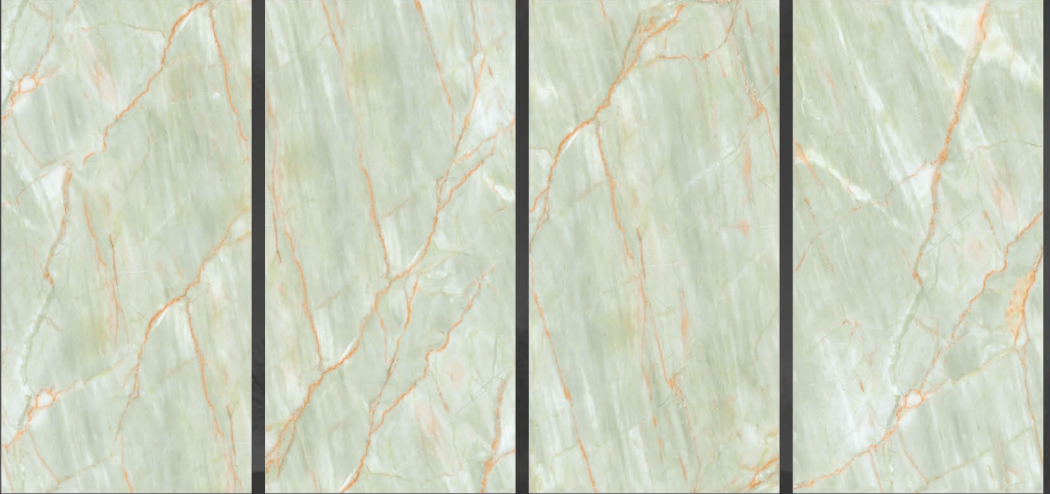

SIZE : **600X1200MM**

FINISH : **GLOSSY**

RANDOM : **04**

ESTRO **GREEN**