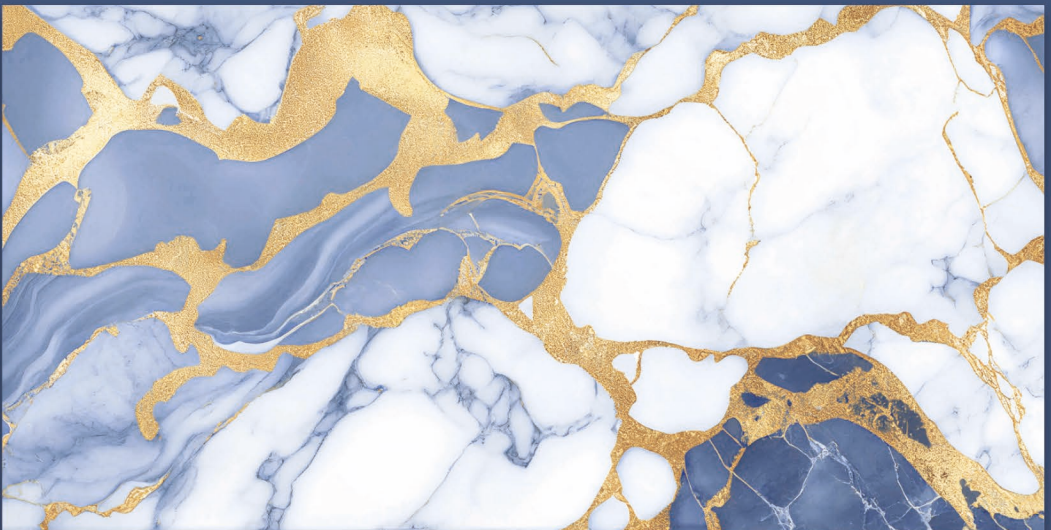

SIZE : **600X1200MM**

FINISH : **GLOSSY**

RANDOM : **04**

NAVY GOLD