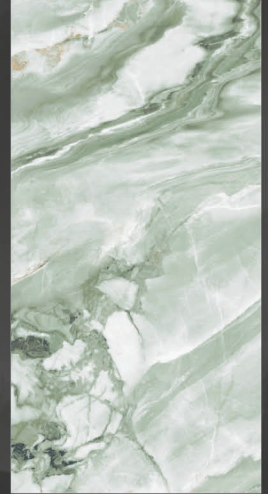

## LUCENT **TEAL**

LUCENT  
TEAL

SIZE : **600X1200MM**

FINISH : **GLOSSY**

RANDOM : **04**

LUXURIOUS **GOLD**

SIZE : **600X1200MM**

FINISH : **GLOSSY**