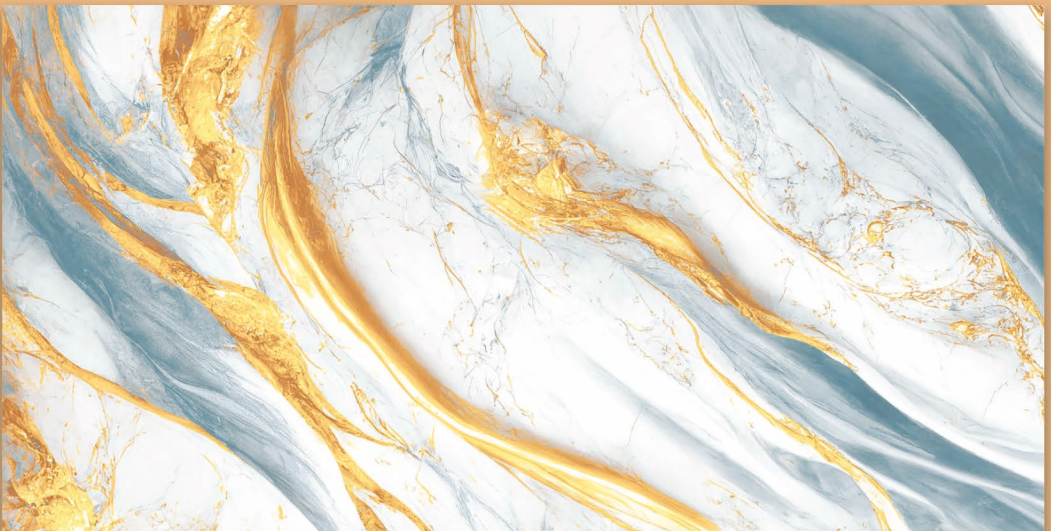

## CENEFA **AZUL**

  
**NEW BEAN**  
CAFE

CENEFA  
**AZUL**

SIZE : **600X1200MM**

FINISH : **GLOSSY**

RANDOM : **04**

DEZI **GOLDUA**

SIZE : **600X1200MM**