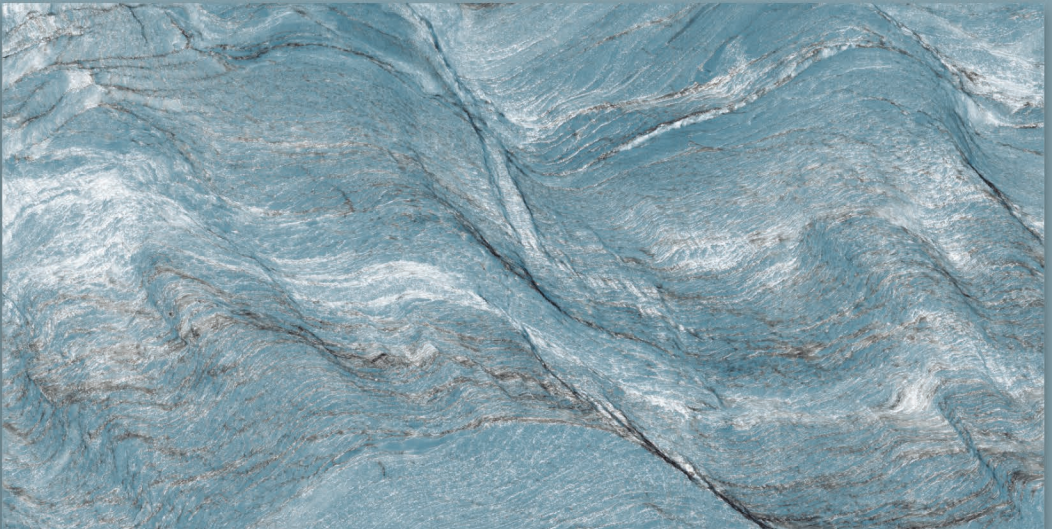

SIZE : **600X1200MM**

FINISH : **GLOSSY**

RANDOM : **04**

AURIC **AQUA**