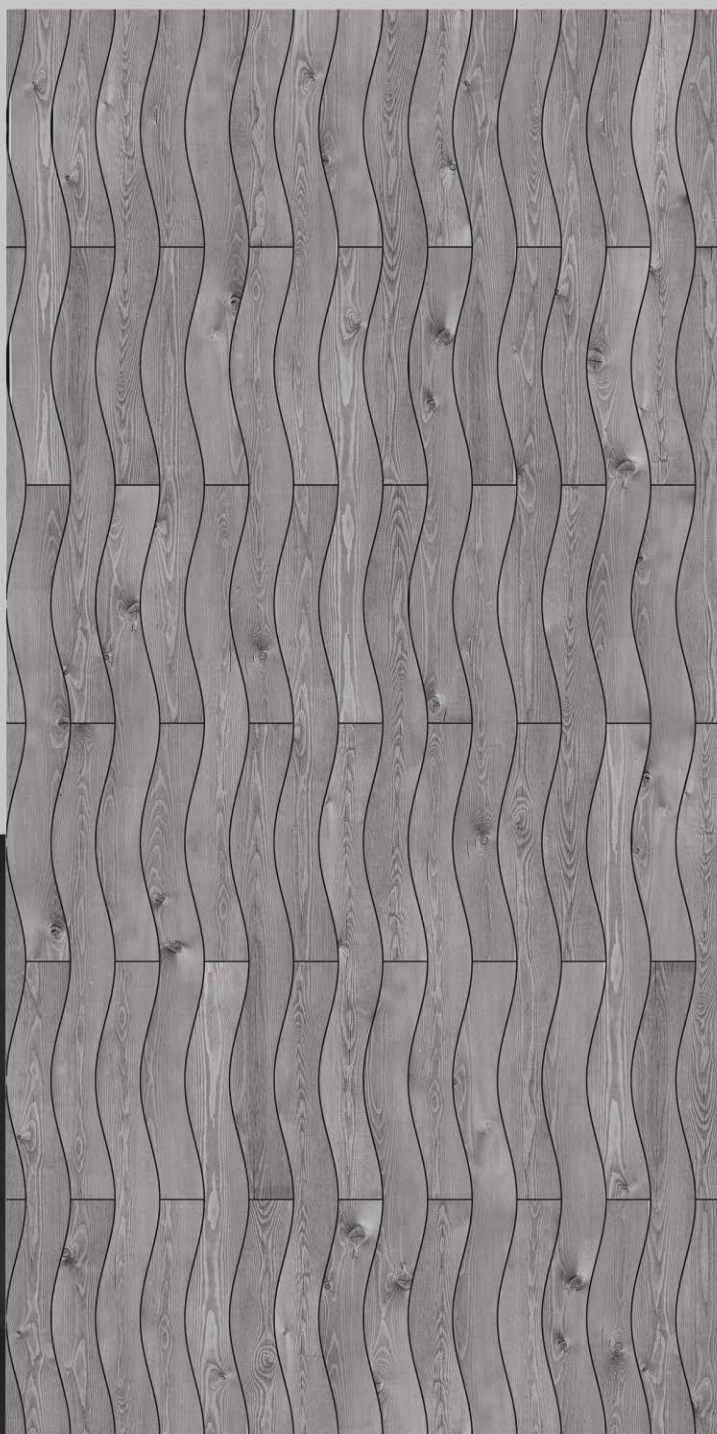

RANDOM :
04

NEVADA WOOD

NORDIC WOOD LARCH

SIZE :
600x1200MM

FINISH :
GLOSSY | MATT

RANDOM :
04

NORDIC WOOD LARCH

SIZE :
600x1200MM