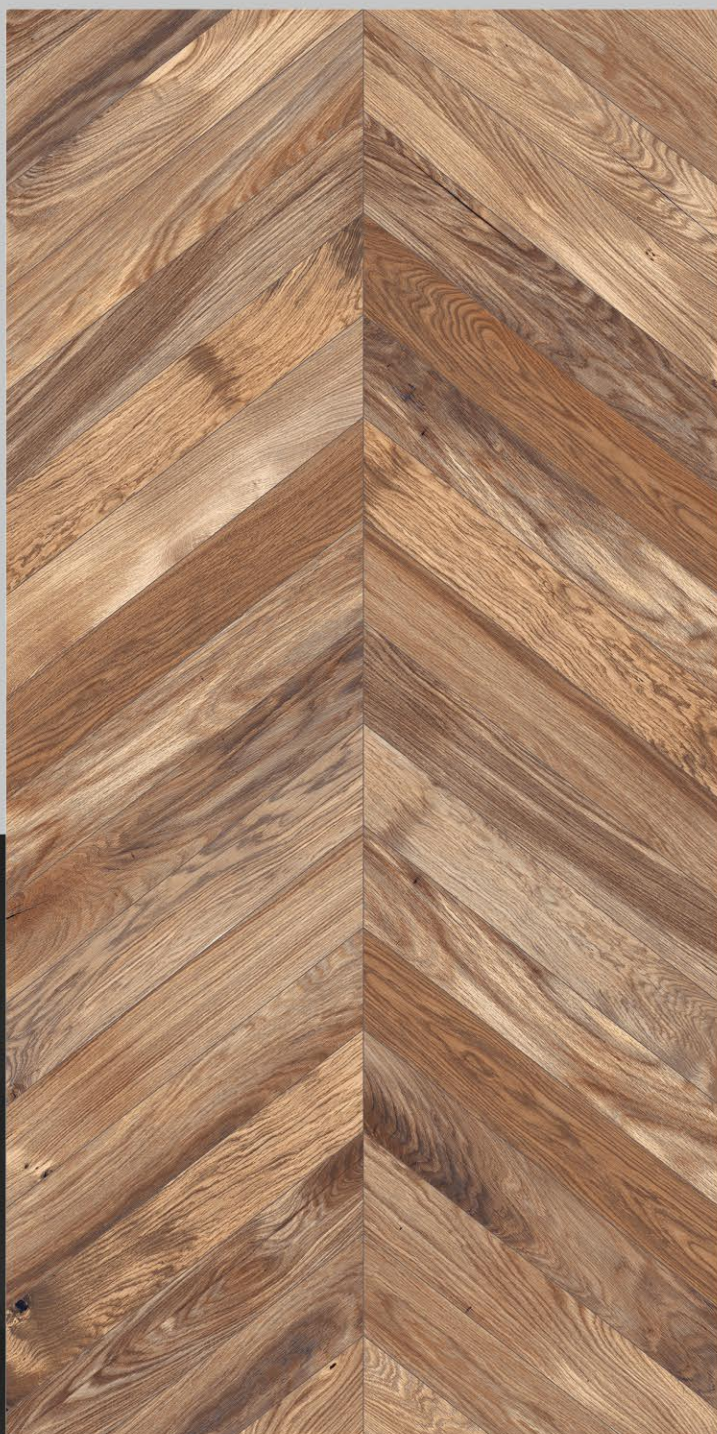

SIZE :
600x1200MM

FINISH :
GLOSSY | MATT

RANDOM :
01