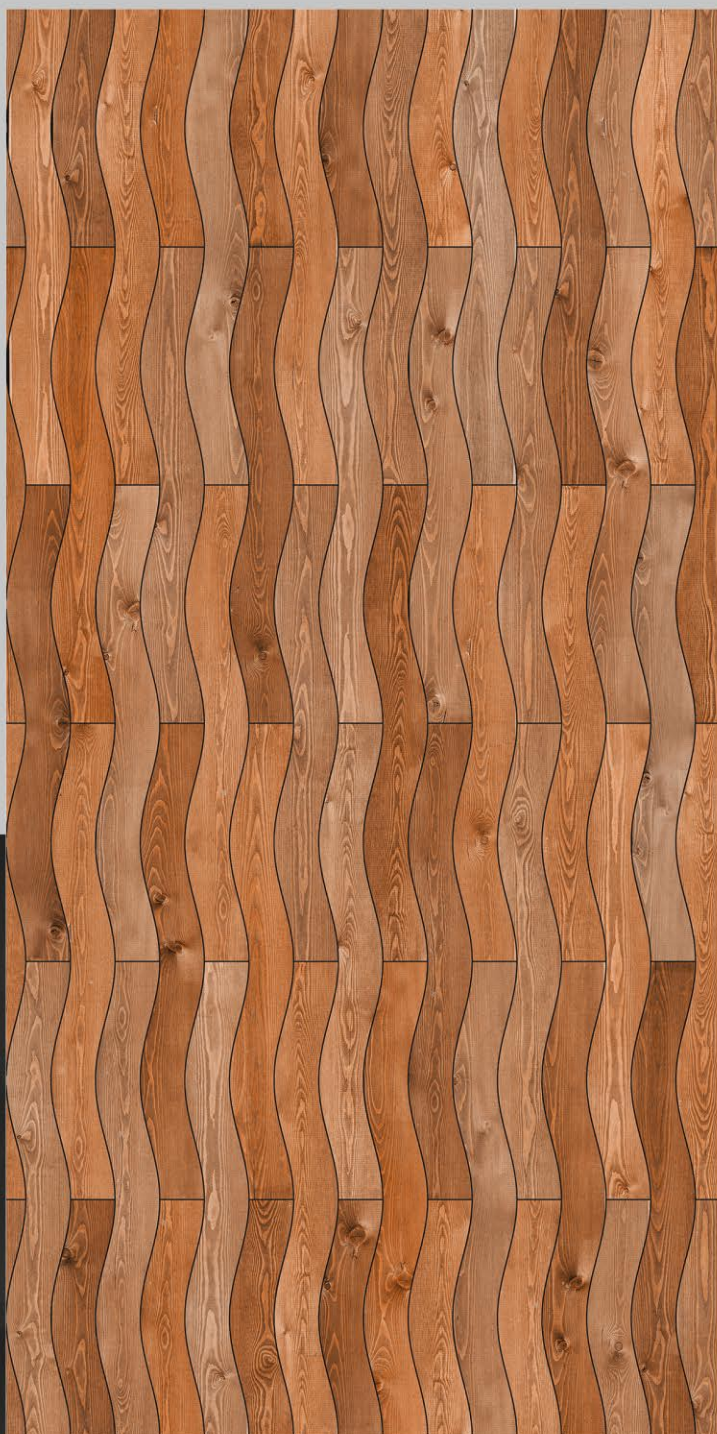

SIZE :
600x1200MM

FINISH :
GLOSSY | MATT

RANDOM :
01