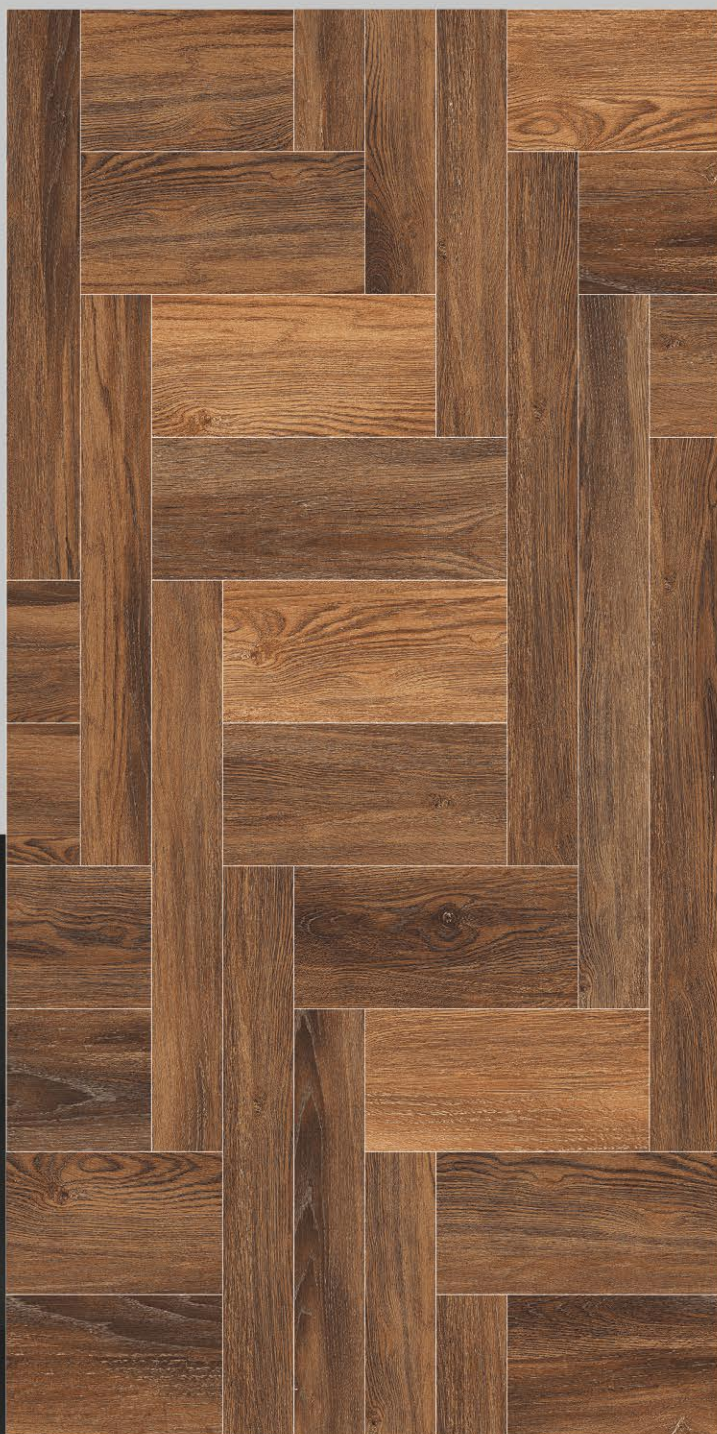

SIZE :
600x1200MM

FINISH :
MATT

RANDOM :
01