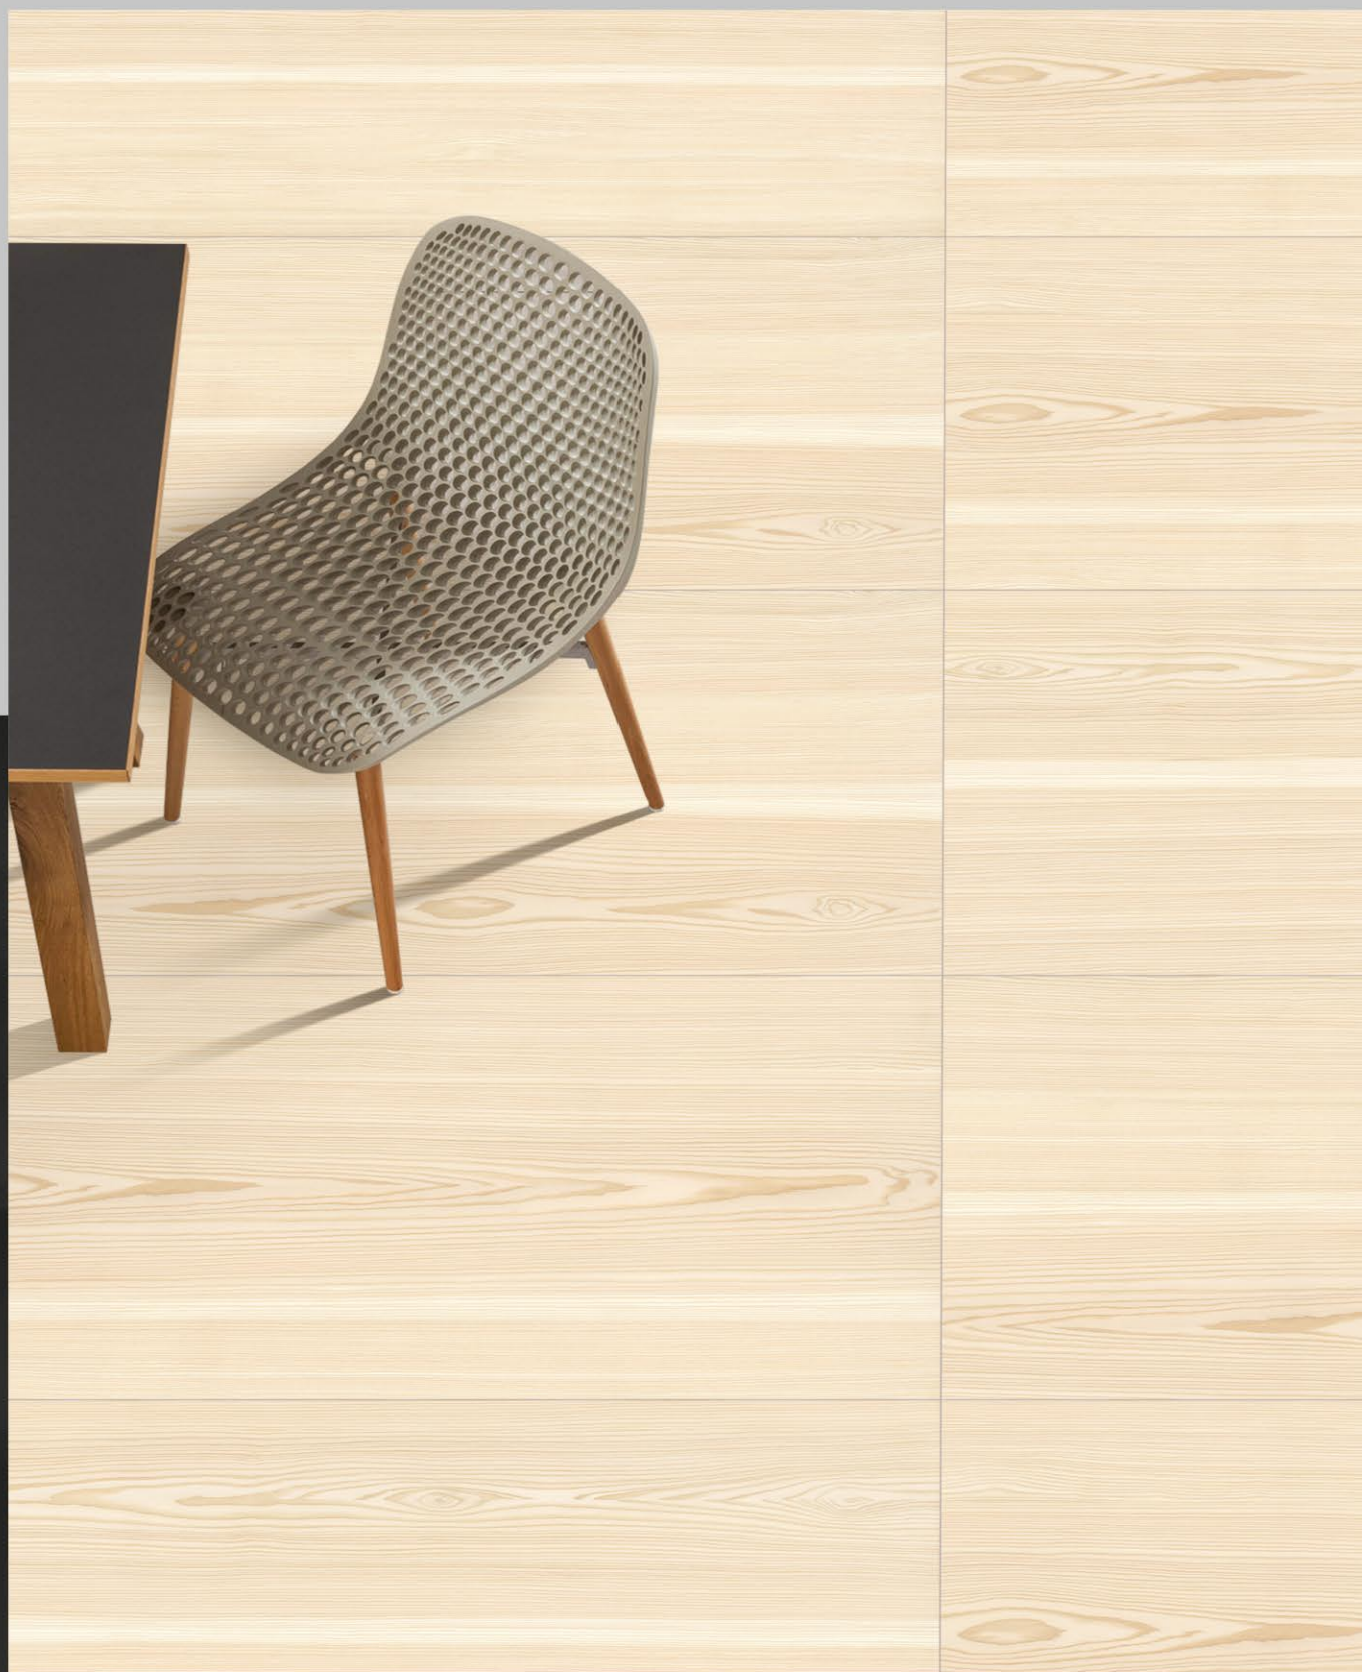

RANDOM :
04

NEVADA WOOD

NORDIC WOOD LARCH

SIZE :
600x1200MM

FINISH :
GLOSSY | MATT

RANDOM :
04

NORDIC WOOD LARCH

SIZE :
600x1200MM