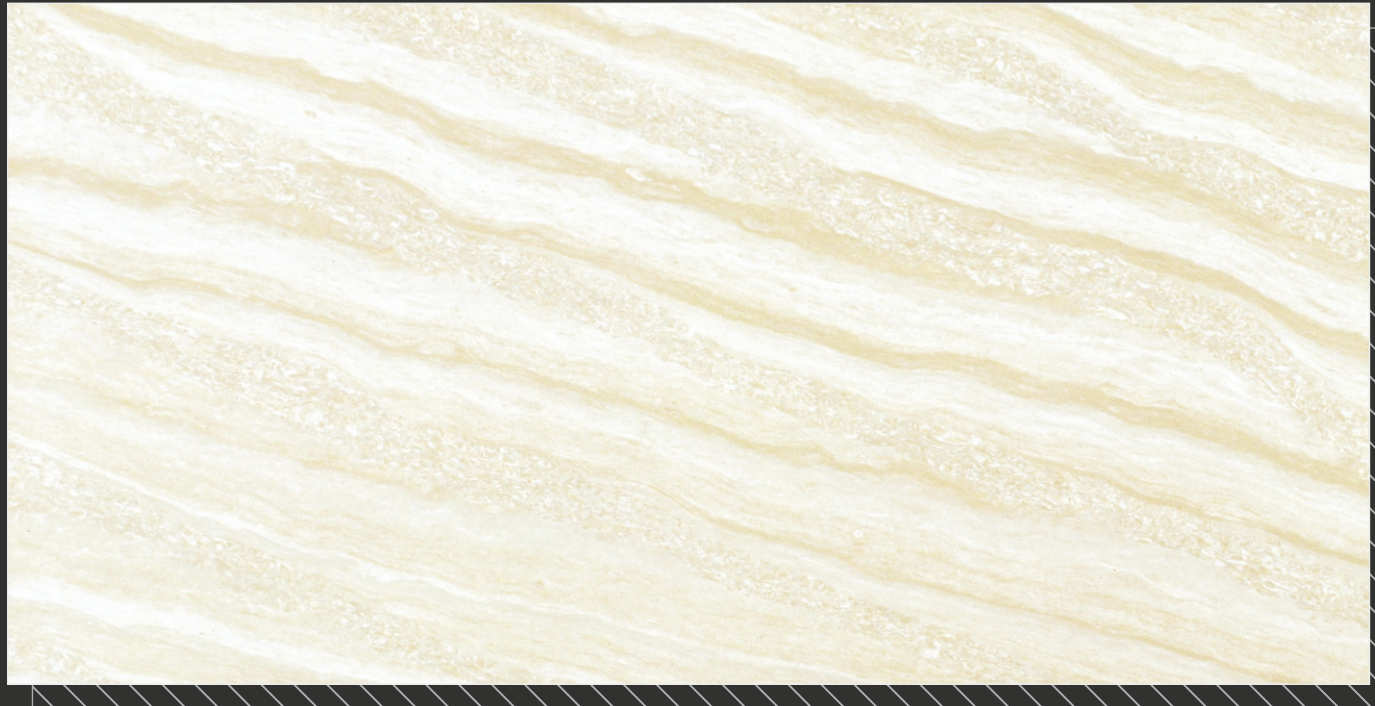

ROCCO
SERIES

R

600 X 1200
MM

DOUBLE
CHARGED
VITRIFIED TILES

HOLLIS^{TM}
VITRIFIED PVT. LTD.

ROCCO GOLD(LIGHT)
600 X 1200 MM

360°
view

Linear Thermal
Expansion
Coefficient

Chemical
Resistance

Water
Absorption

Stain
Resistance

Thermal Shock
Resistance

www.hollisvitrified.com