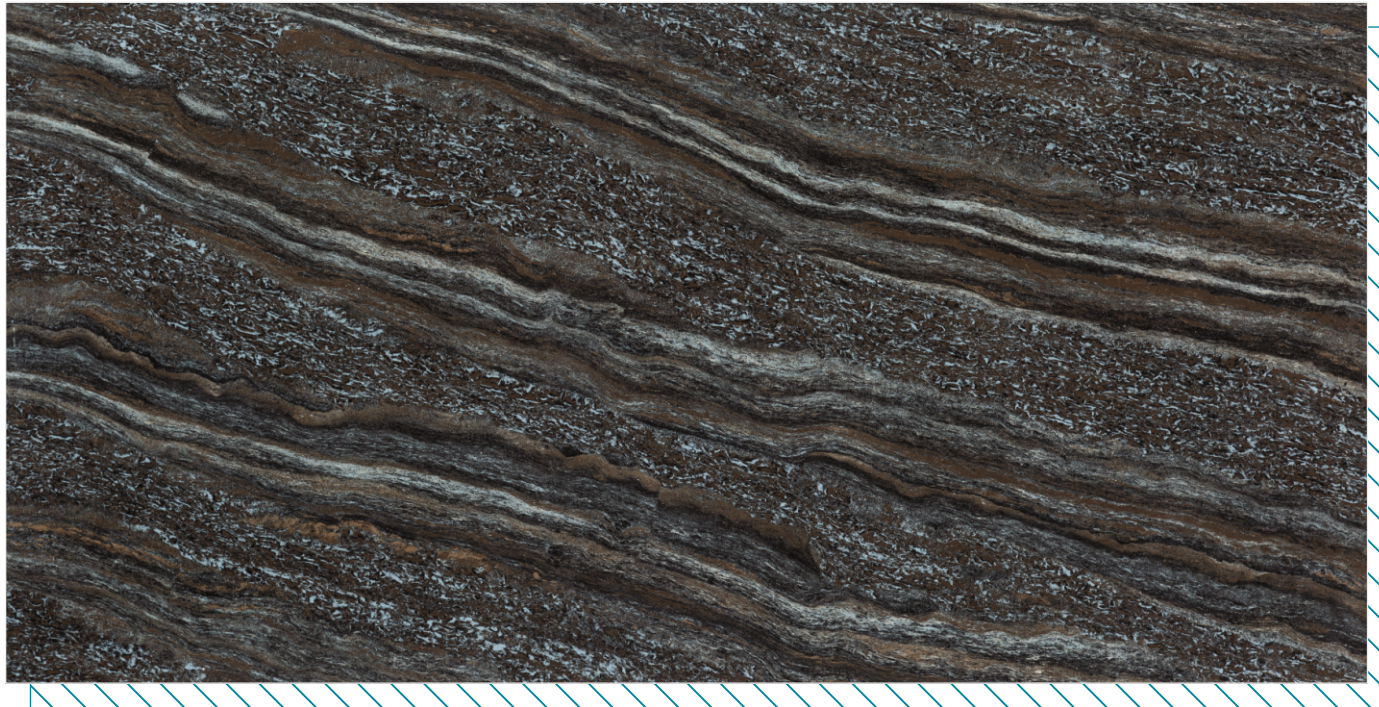

Water
Absorption

Stain
Resistance

Thermal Shock
Resistance

ROCCO
SERIES

600 X 1200
MM

DOUBLE
CHARGED
VITRIFIED TILES

HOLLISTM
VITRIFIED PVT. LTD.

ROCCO ELEGANCE(DARK) ———
600 X 1200 MM