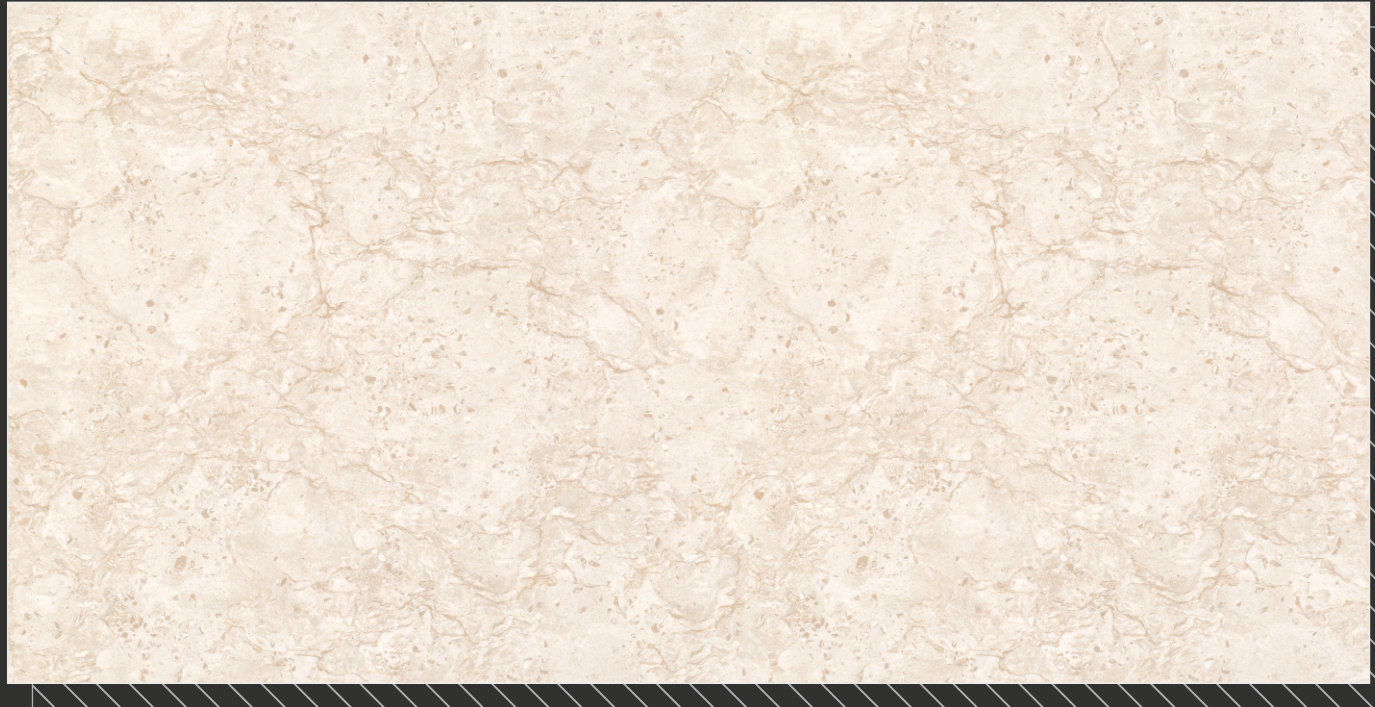

PEARLATO
SERIES

600 X 1200
MM

HOLLIS^{TM}
VITRIFIED PVT. LTD.

PEARLATO CREMA(LIGHT)
600 X 1200 MM

Linear Thermal
Expansion
Coefficient

Chemical
Resistance

Water
Absorption

Stain
Resistance

Thermal Shock
Resistance

www.hollisvitrified.com