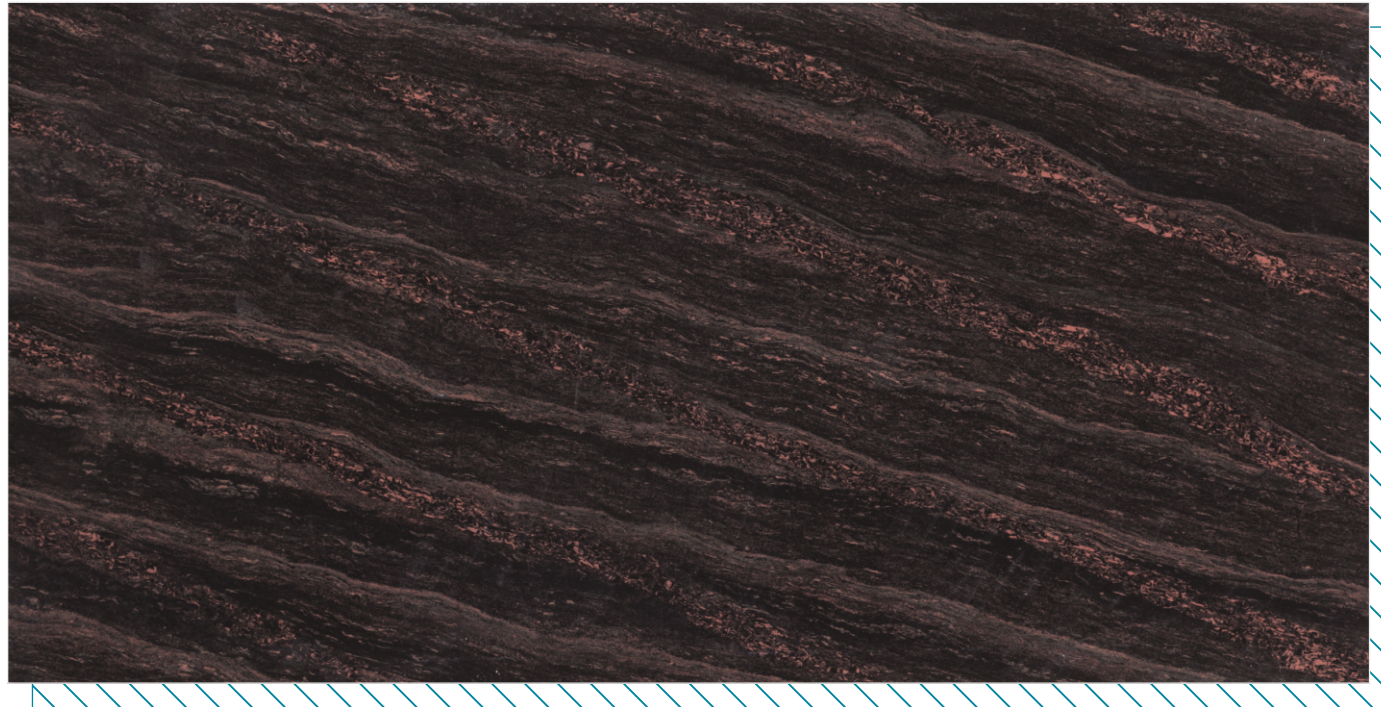

www.hollisvitrified.com

ROCCO
SERIES

600 X 1200
MM

DOUBLE
CHARGED
VITRIFIED TILES

HOLLISTM
VITRIFIED PVT. LTD.

ROCCO CHARCOAL(DARK)
600 X 1200 MM

Linear Thermal
Expansion
Coefficient

Chemical
Resistance