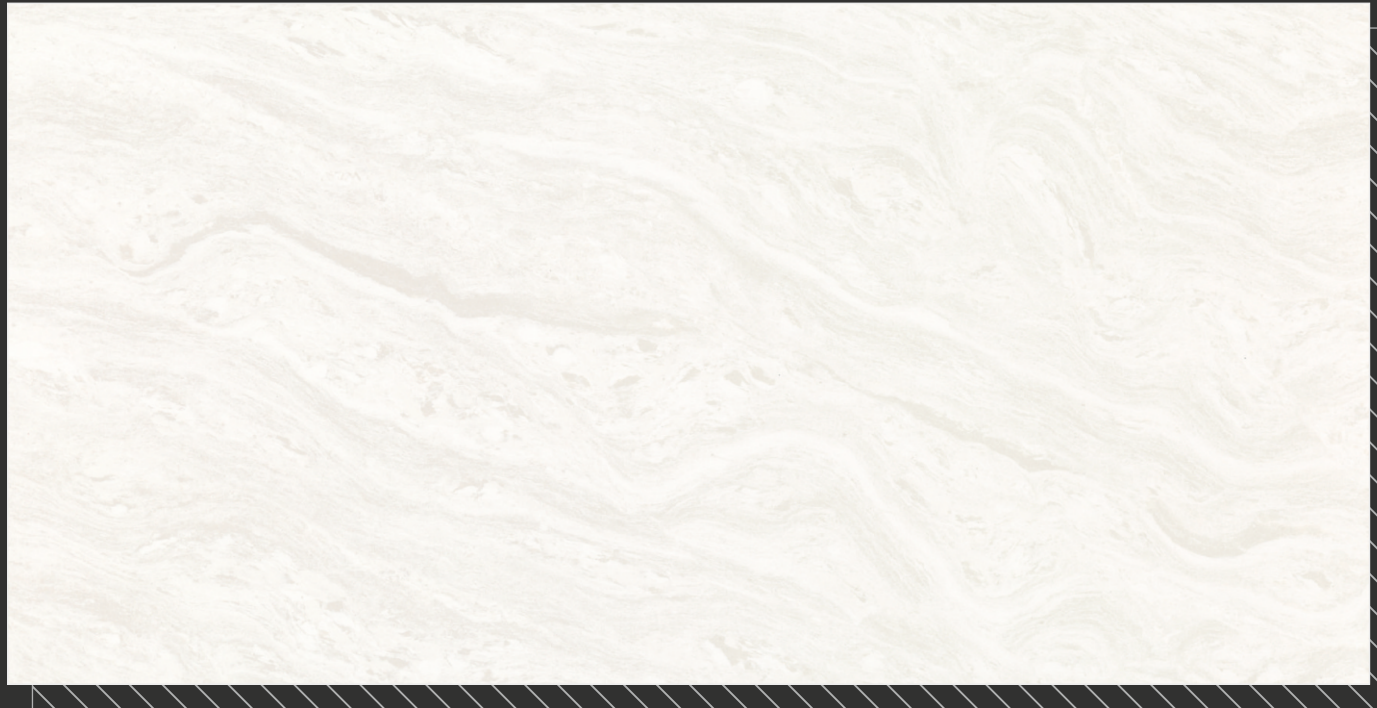

600 X
1200 **MM**

www.hollisvitrified.com

MARBLE
SERIES

M

600 X 1200
MM

DOUBLE
CHARGED
VITRIFIED TILES

HOLLISTM
VITRIFIED PVT. LTD.

MARBLE WHITE(LIGHT)
600 X 1200 MM