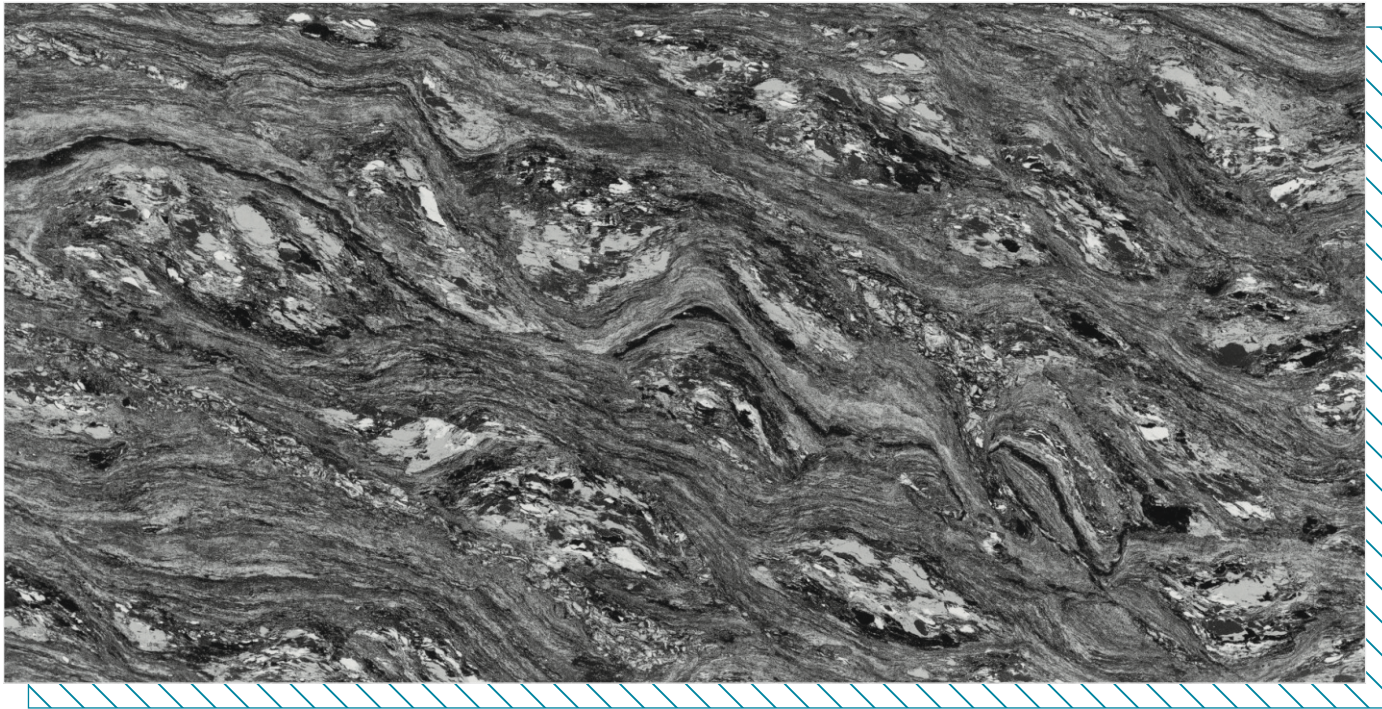

MARBLE SERIES **M**

600 X 1200
MM

DOUBLE CHARGED
VITRIFIED TILES

HOLLIS^{TM}
VITRIFIED PVT. LTD.

MARBLE BLACK(DARK) ———
600 X 1200 MM

Linear Thermal Expansion Coefficient

Chemical Resistance

Water Absorption

Stain Resistance

Thermal Shock Resistance

www.hollisvitrified.com