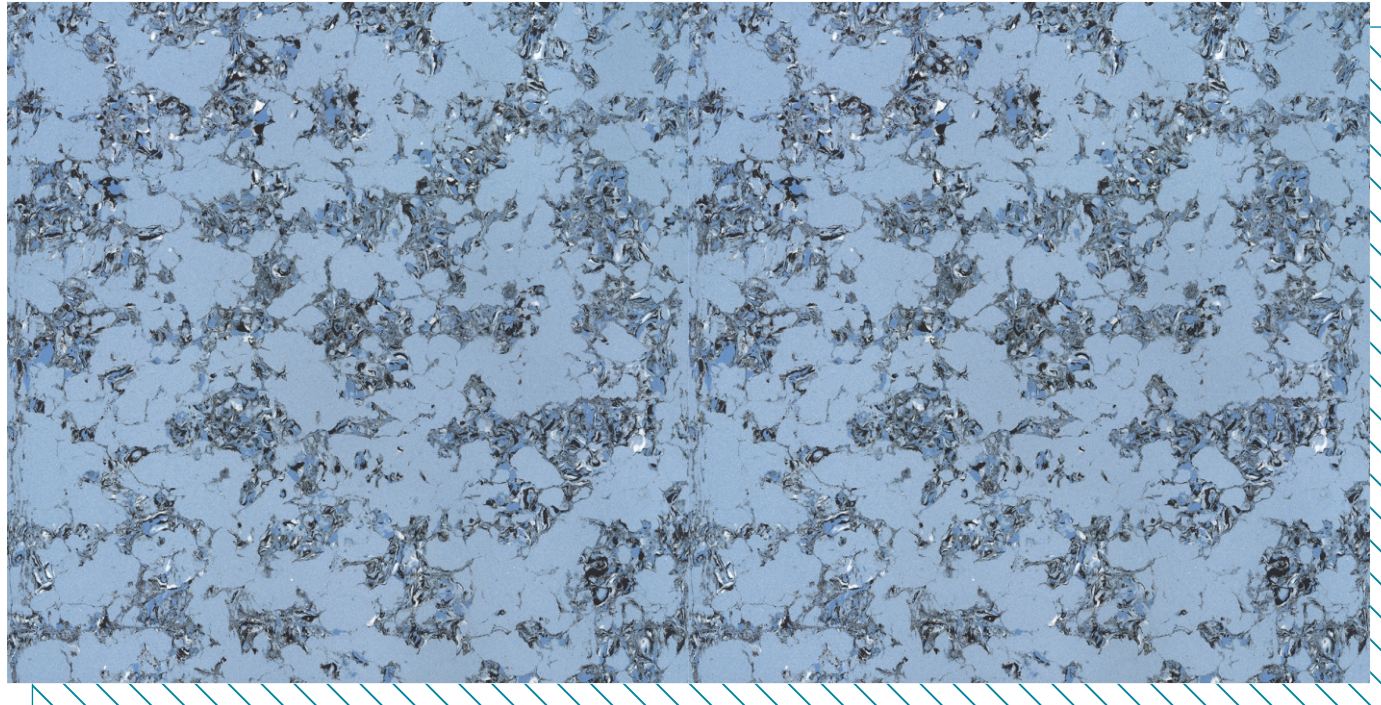

FLORA
SERIES

600 X 1200
MM

DOUBLE
CHARGED
VITRIFIED TILES

HOLLIS^{TM}
VITRIFIED PVT. LTD.

FLORA BLUE(SPECIAL DARK)
600 X 1200 MM

Linear Thermal
Expansion
Coefficient

Chemical
Resistance

Water
Absorption

Stain
Resistance

Thermal Shock
Resistance

www.hollisvitrified.com