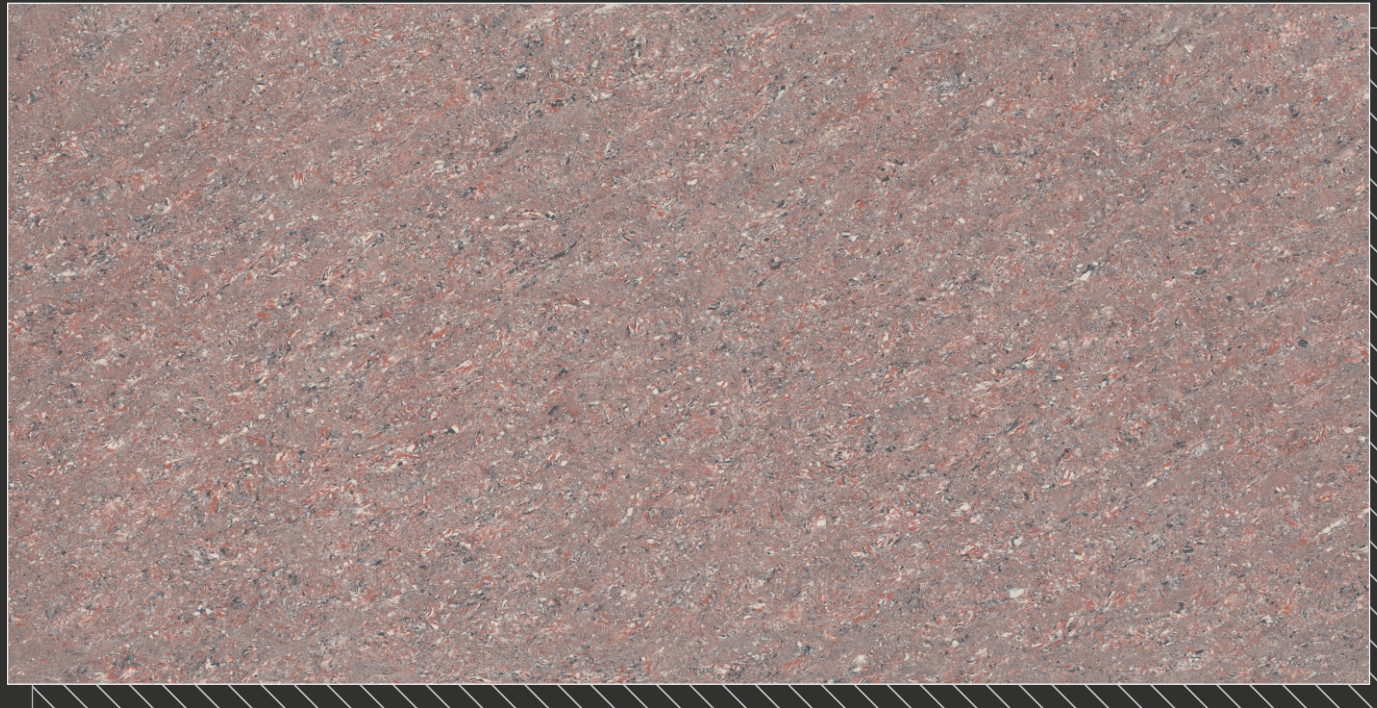

Thermal Shock
Resistance

www.hollisvitrified.com

FROZAN
SERIES

F

600 X 1200
MM

DOUBLE
CHARGED
VITRIFIED TILES

HOLLIS™
VITRIFIED PVT. LTD.

FROZAN COOKIE (MID. DARK)