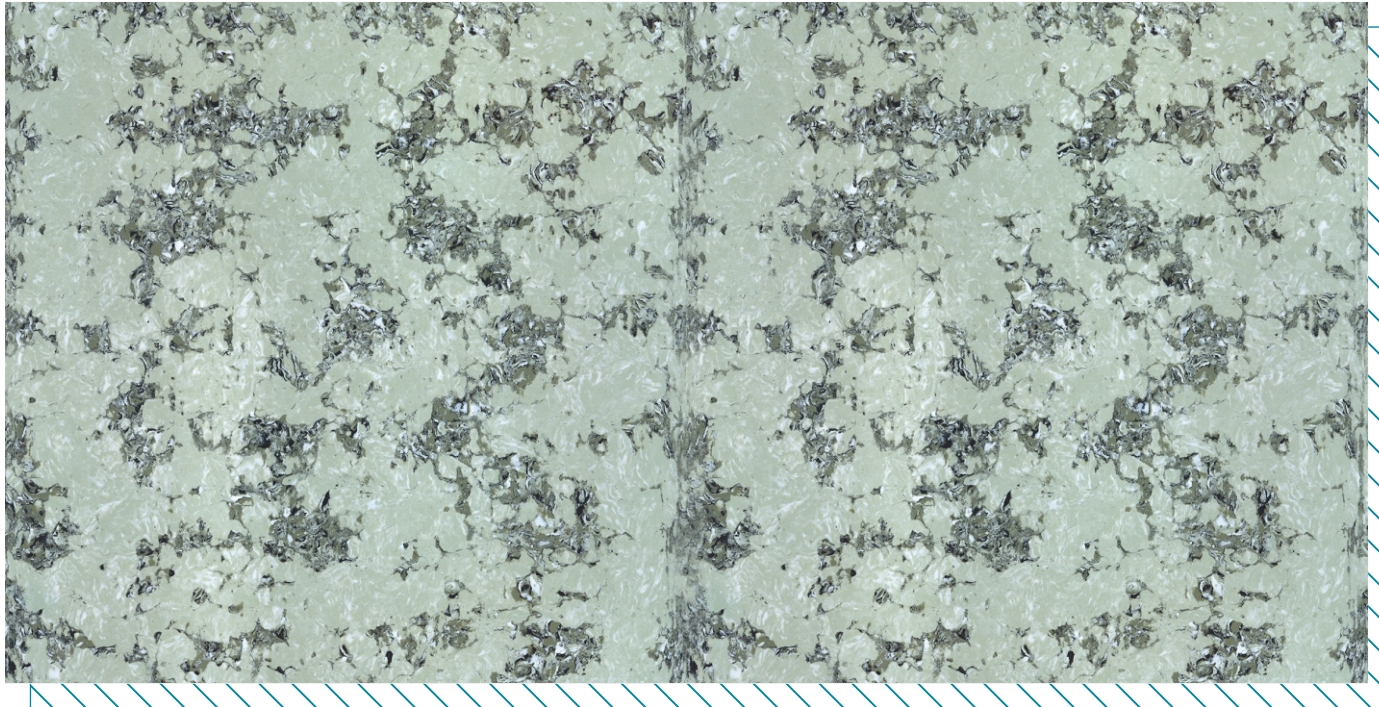

FLORA
SERIES

600 X 1200
MM

DOUBLE
CHARGED
VITRIFIED TILES

HOLLIS^{TM}
VITRIFIED PVT. LTD.

FLORA GREEN(DARK)
600 X 1200 MM

Linear Thermal
Expansion
Coefficient

Chemical
Resistance

Water
Absorption

Stain
Resistance

Thermal Shock
Resistance

www.hollisvitrified.com