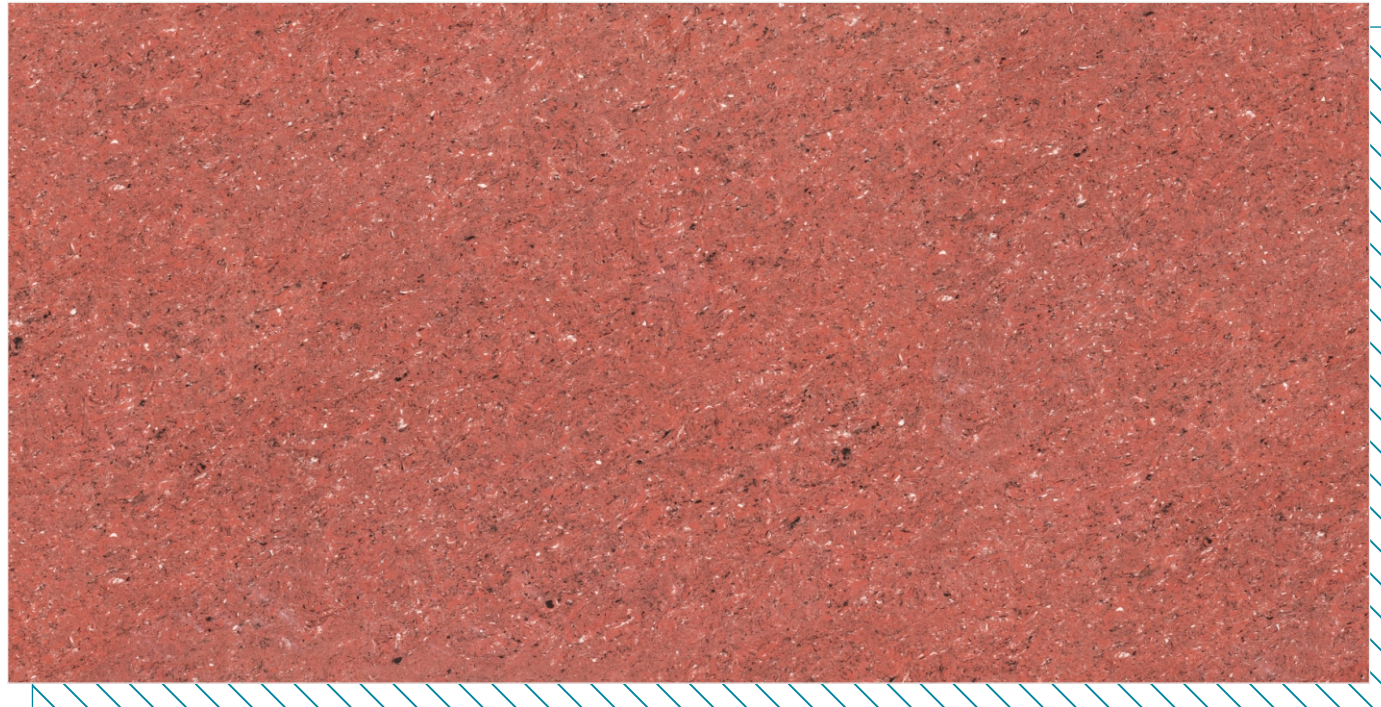

VOX BRONZE (DARK) ———
600 X 1200 MM

Linear Thermal
Expansion
Coefficient

Chemical
Resistance

Water
Absorption

Stain
Resistance

Thermal Shock
Resistance

600 X 1200
MM

VOX ROSA(DARK) ———
600 X 1200 MM