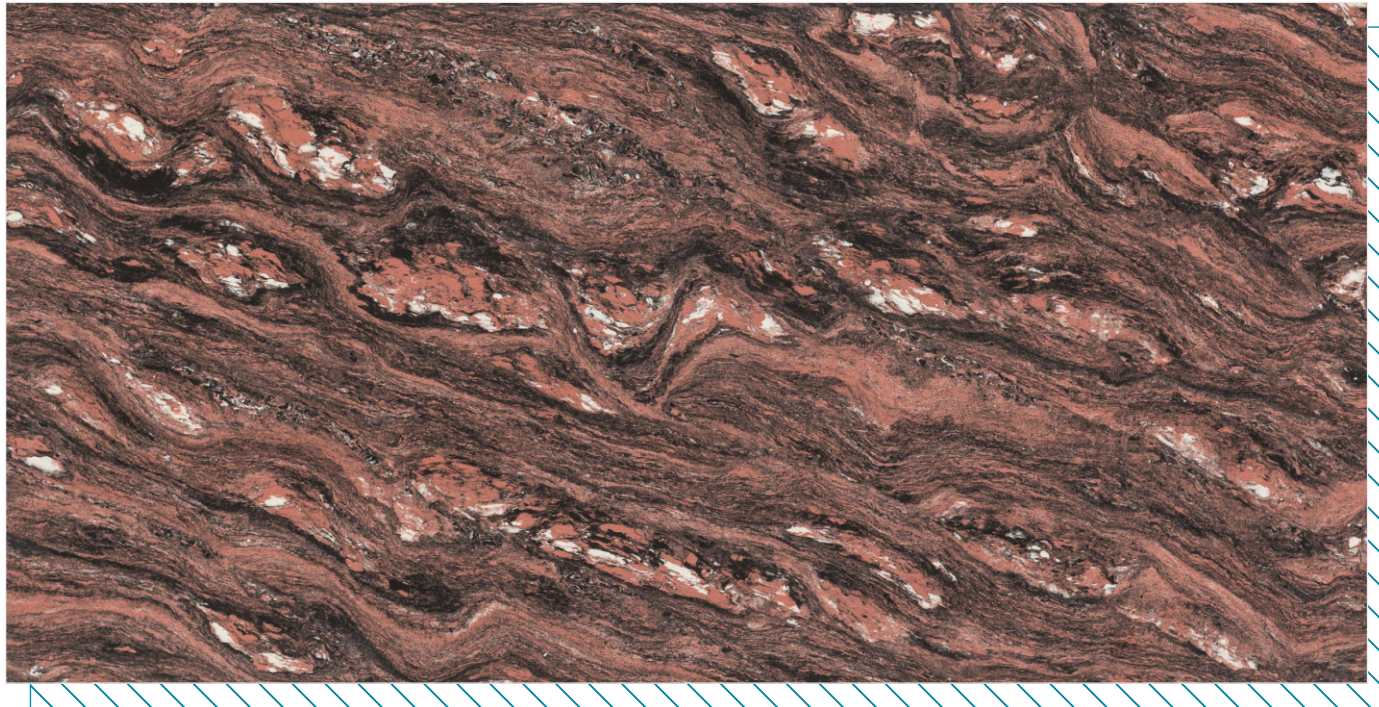

MARBLE SERIES **M**

600 X 1200
MM

DOUBLE CHARGED
VITRIFIED TILES

HOLLIS^{TM}
VITRIFIED PVT. LTD.

MARBLE RED(DARK) ———
600 X 1200 MM

Linear Thermal Expansion Coefficient

Chemical Resistance

Water Absorption

Stain Resistance

Thermal Shock Resistance

www.hollisvitrified.com