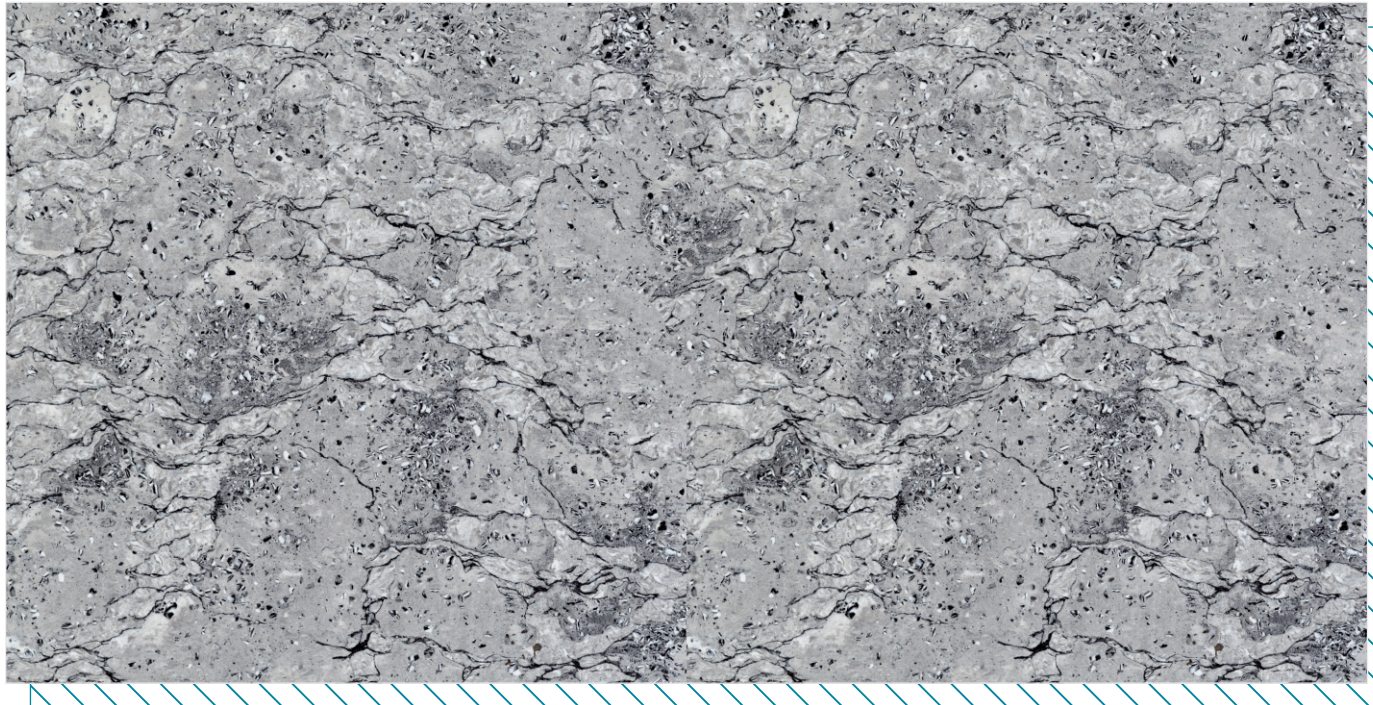

Water
Absorption

Stain
Resistance

Thermal Shock
Resistance

www.hollisvitrified.com

PEARLATO
SERIES

600 X 1200
MM

DOUBLE
CHARGED
VITRIFIED TILES

HOLLISTM
VITRIFIED PVT. LTD.