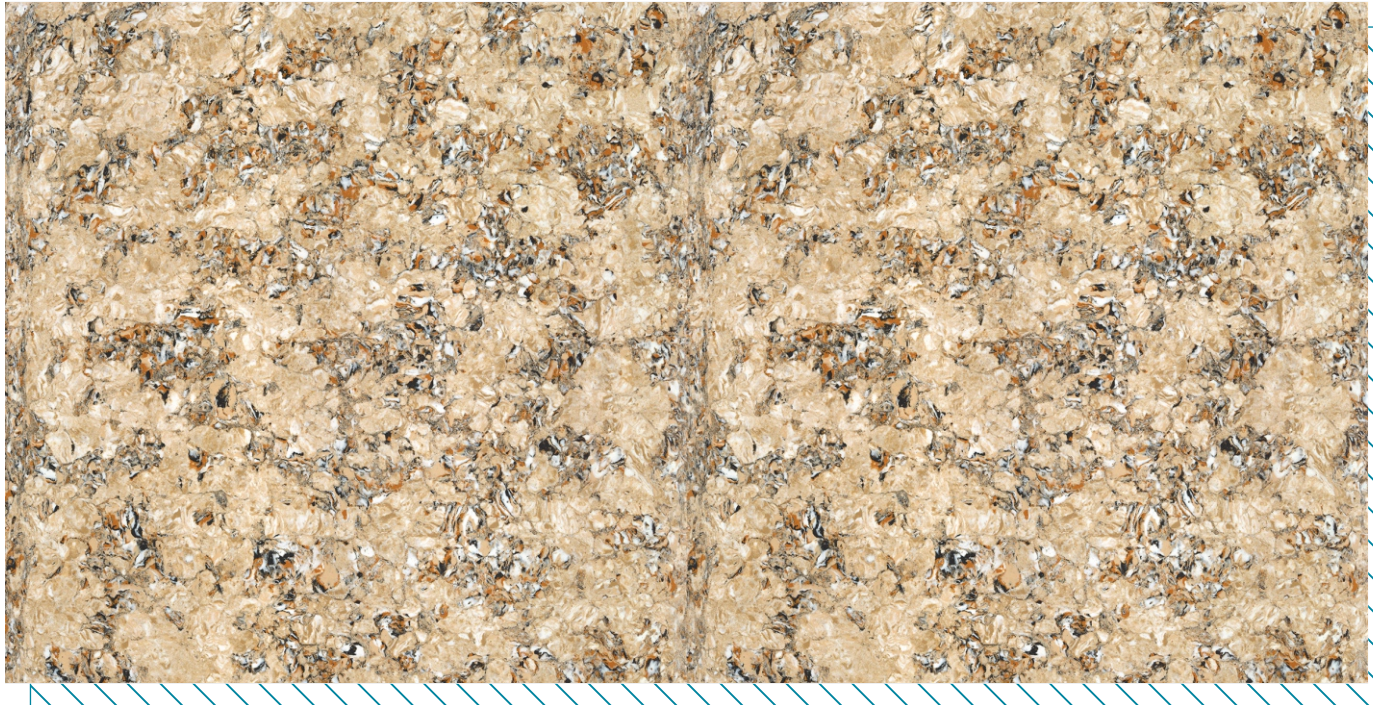

Stain
Resistance

Thermal Shock
Resistance

www.hollisvitrified.com

FLORA
SERIES

600 X 1200
MM

DOUBLE
CHARGED
VITRIFIED TILES

HOLLISTM
VITRIFIED PVT. LTD.

FLORA BUTTER SCOTCH(DARK)
600 X 1200 MM