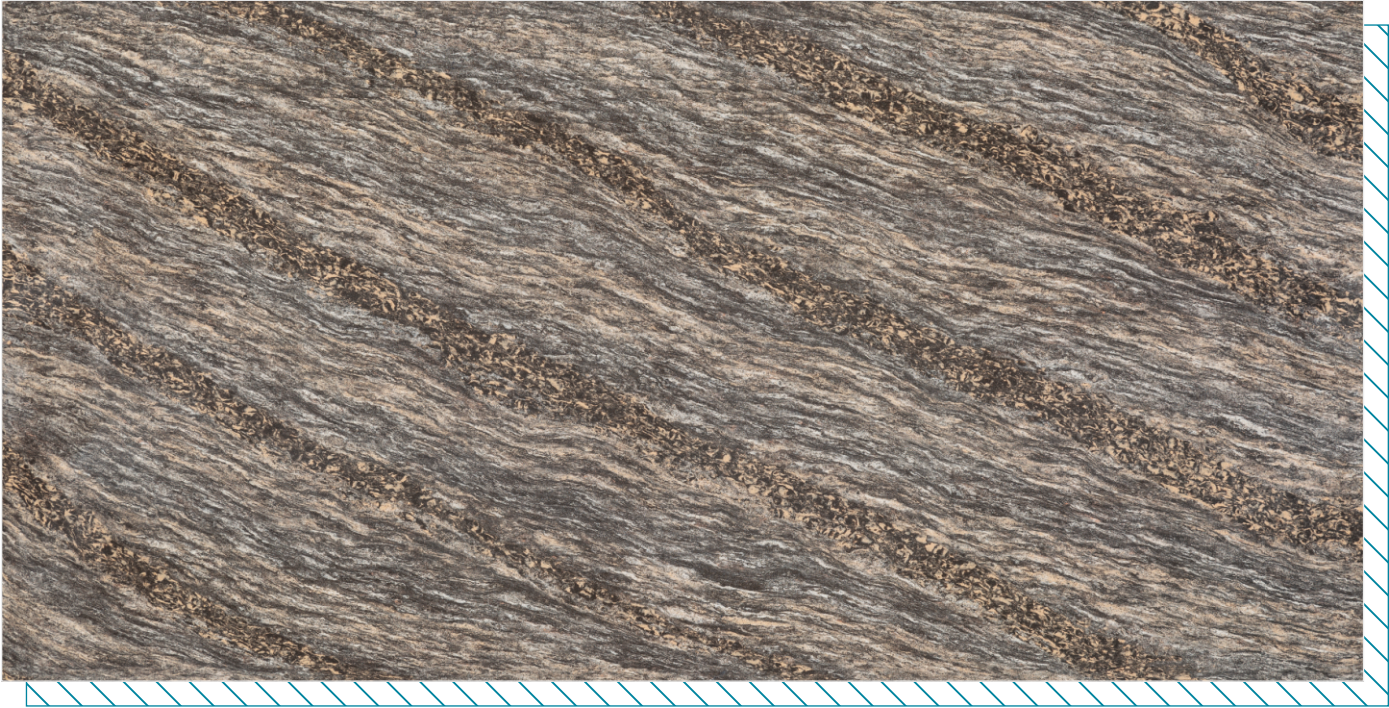

600 X 1200
MM

ROCCO CANVAS(DARK)
600 X 1200 MM

Linear Thermal
Expansion
Coefficient

Chemical
Resistance

Water
Absorption

Stain
Resistance

Thermal Shock
Resistance