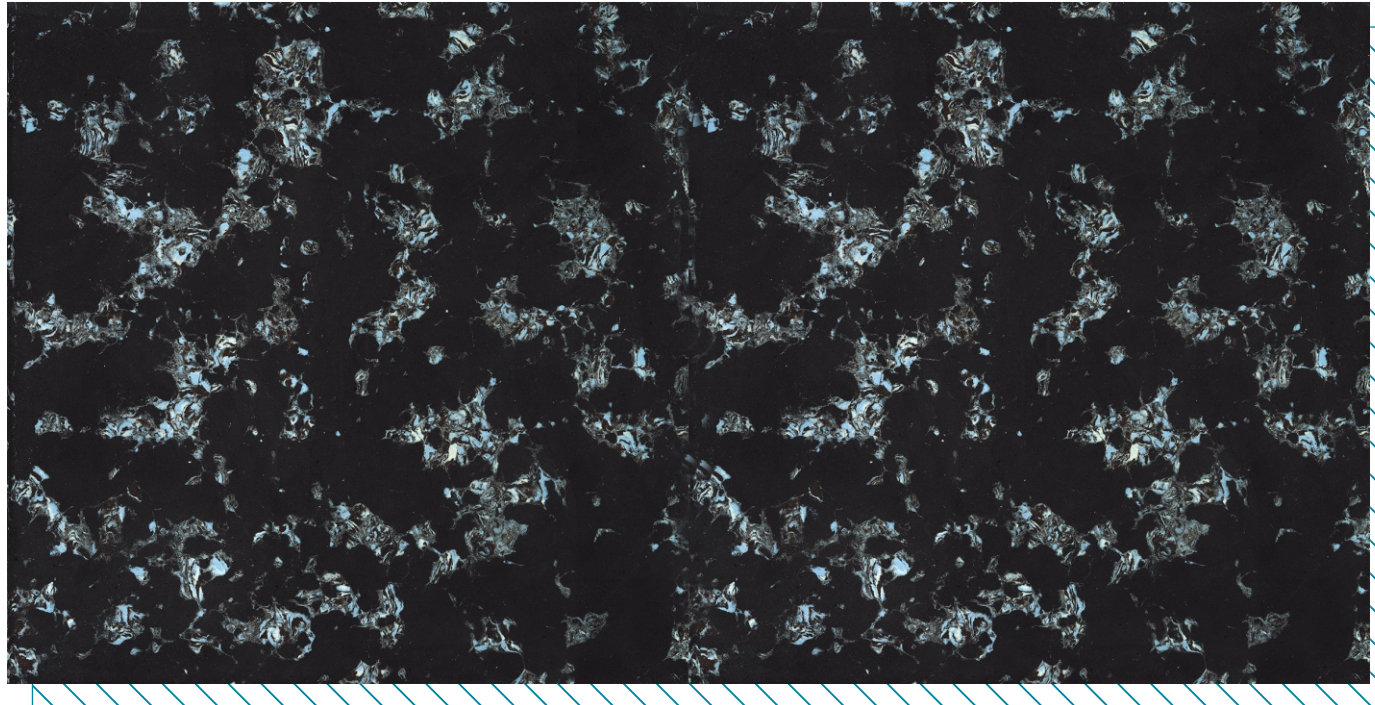

FLORA
SERIES

600 X 1200
MM

DOUBLE
CHARGED
VITRIFIED TILES

HOLLIS^{TM}
VITRIFIED PVT. LTD.

FLORA BLACK(DARK) ———
600 X 1200 MM

Linear Thermal
Expansion
Coefficient

Chemical
Resistance

Water
Absorption

Stain
Resistance

Thermal Shock
Resistance

www.hollisvitrified.com