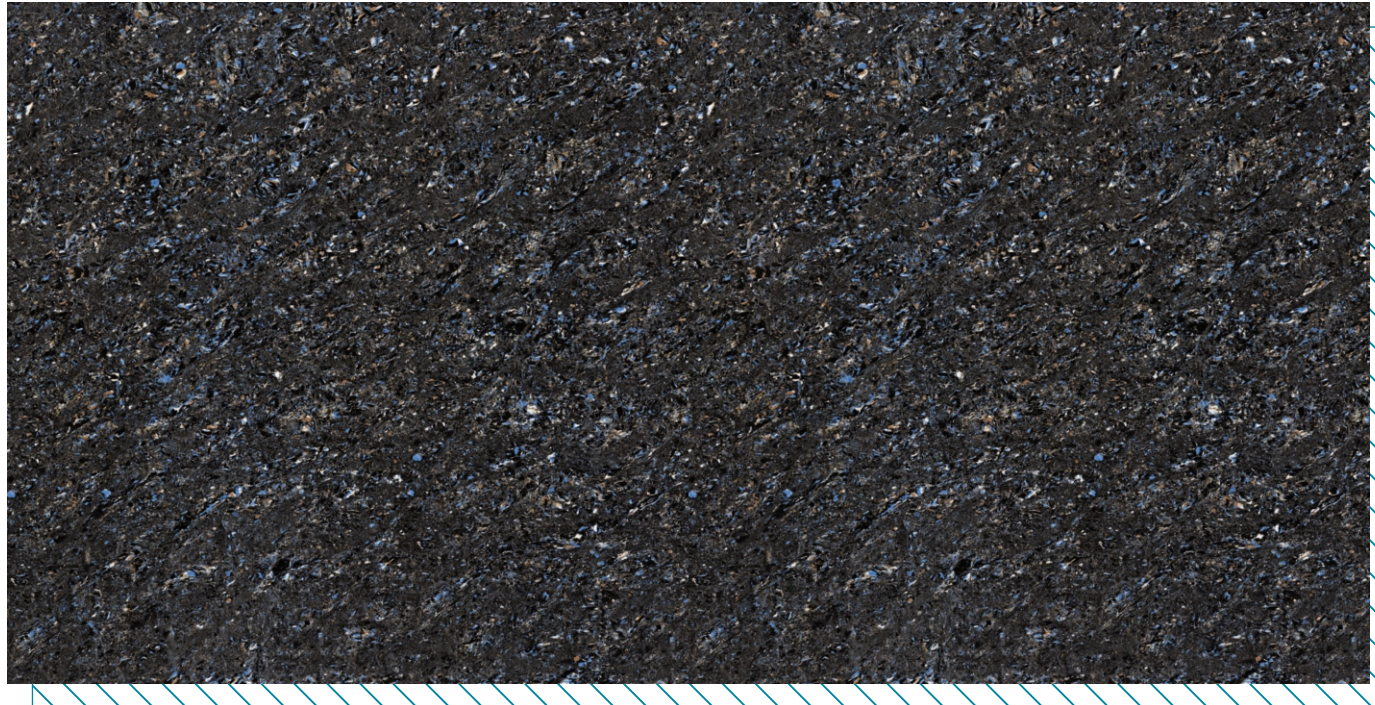

Linear Thermal
Expansion
Coefficient

Chemical
Resistance

Water
Absorption

Stain
Resistance

Thermal Shock
Resistance

600 X 1200
MM

VOX GALAXY BLACK (DARK) ———
600 X 1200 MM

Linear Thermal
Expansion
Coefficient