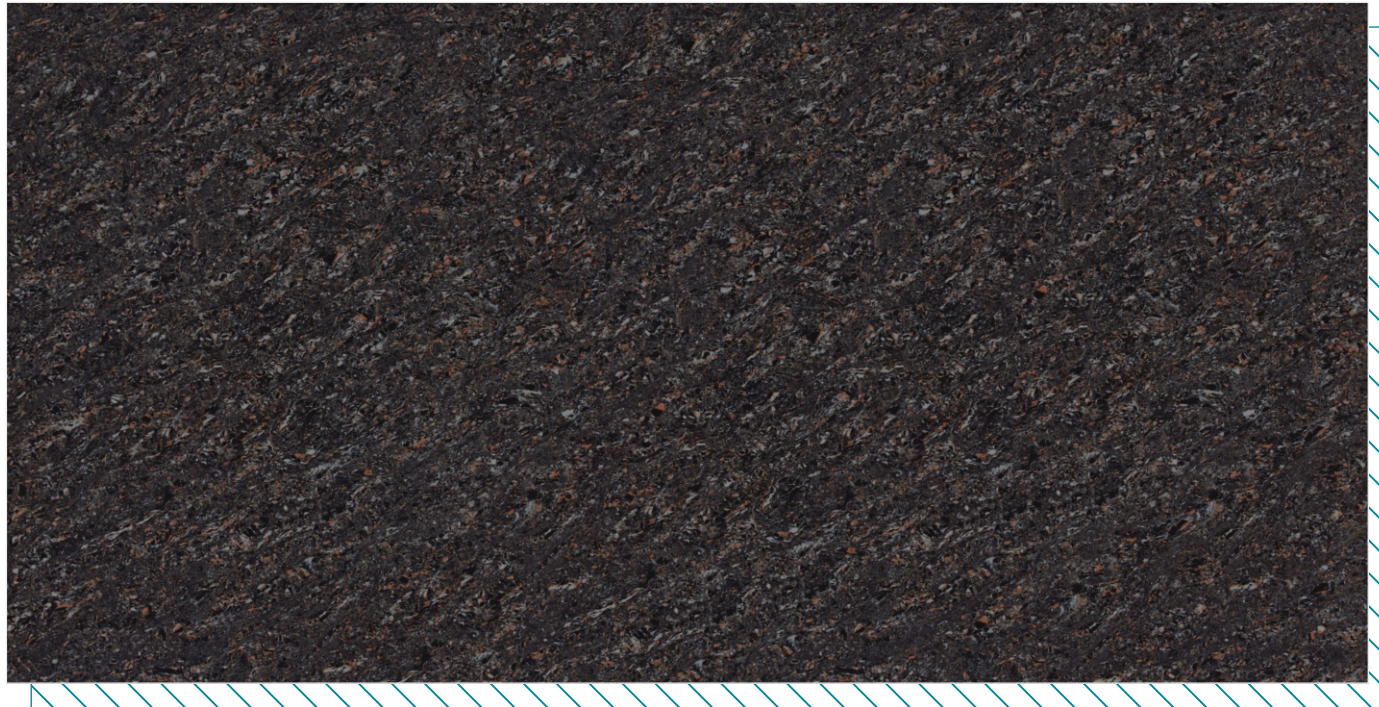

600 X 1200
MM

VOX BLACK(DARK) ———
600 X 1200 MM

Linear Thermal
Expansion
Coefficient

Chemical
Resistance

Water
Absorption

Stain
Resistance

Thermal Shock
Resistance