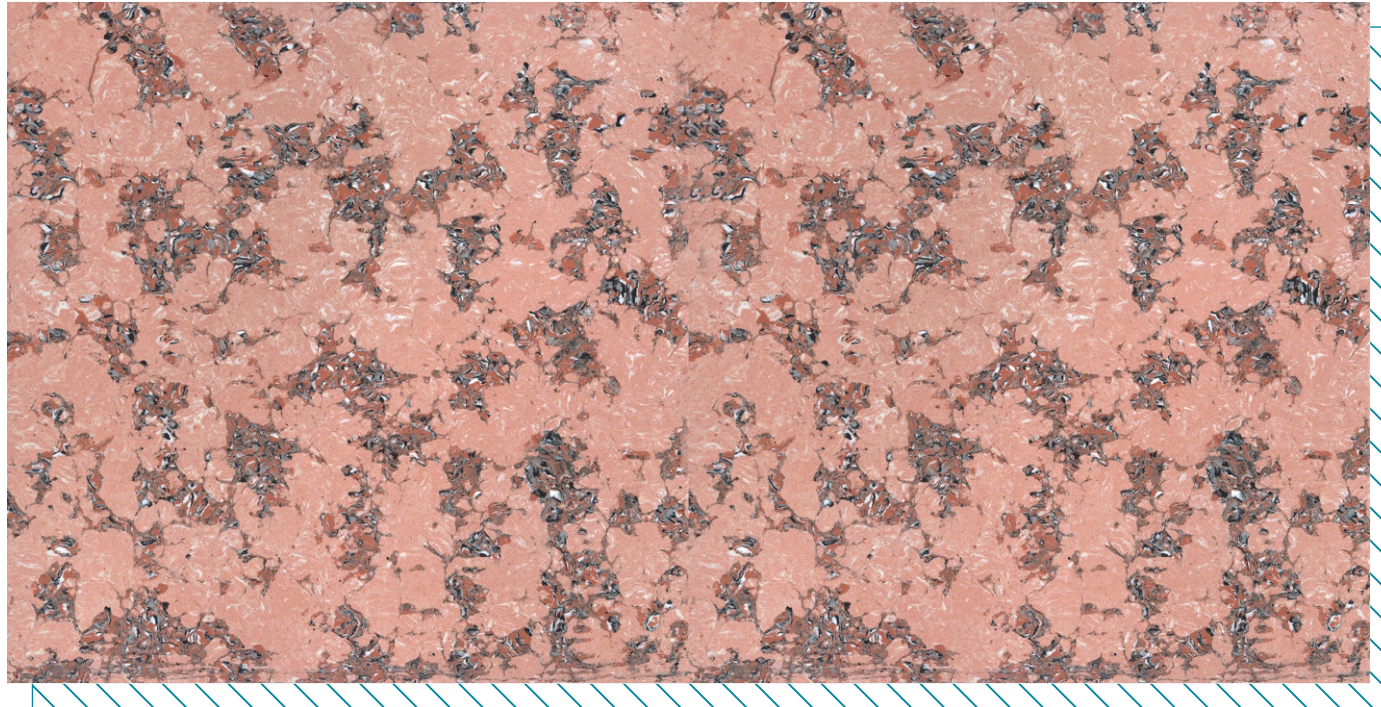

FLORA
SERIES

600 X 1200
MM

DOUBLE
CHARGED
VITRIFIED TILES

HOLLIS^{TM}
VITRIFIED PVT. LTD.

FLORA RED(DARK)
600 X 1200 MM

Linear Thermal
Expansion
Coefficient

Chemical
Resistance

Water
Absorption

Stain
Resistance

Thermal Shock
Resistance

www.hollisvitrified.com