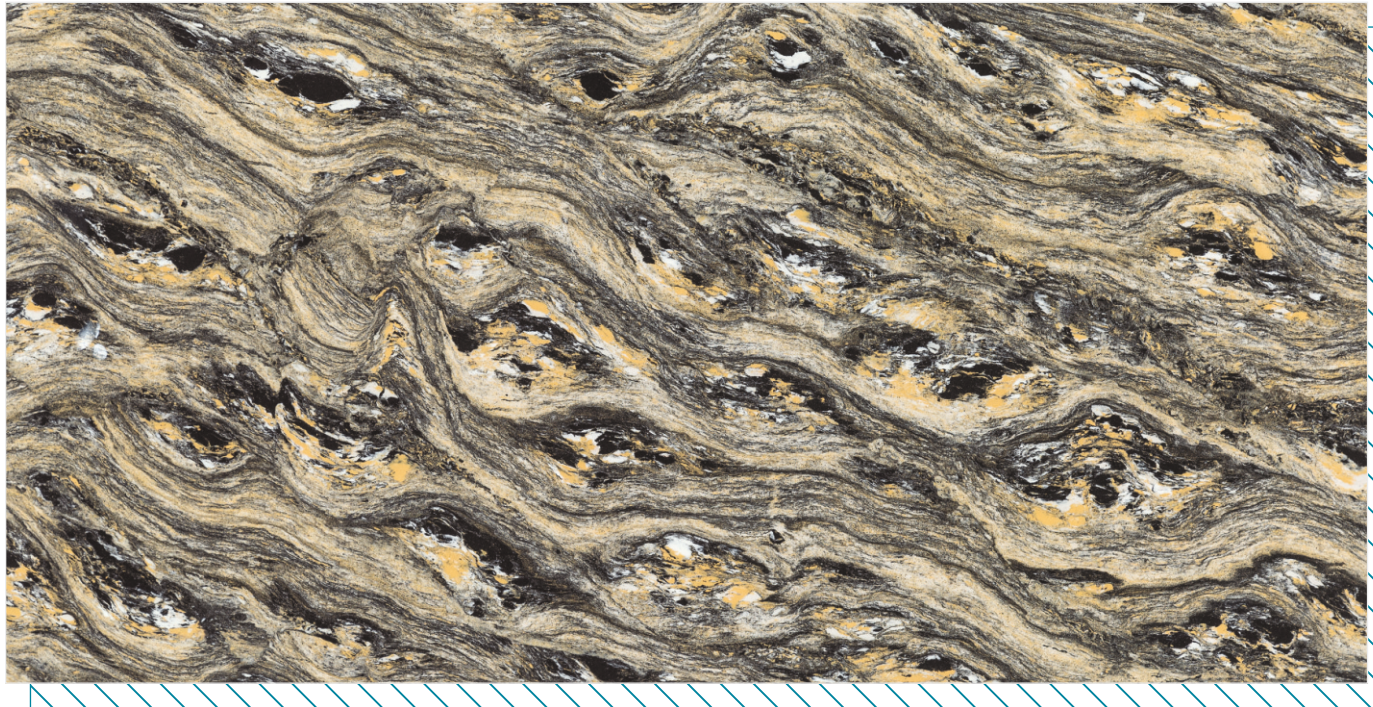

 Stain Resistance

 Thermal Shock Resistance

www.hollisvitrified.com

MARBLE SERIES **M**

600 X 1200
MM

DOUBLE CHARGED
VITRIFIED TILES

HOLLISTM
VITRIFIED PVT. LTD.

MARBLE FENTA(DARK) ———
600 X 1200 MM