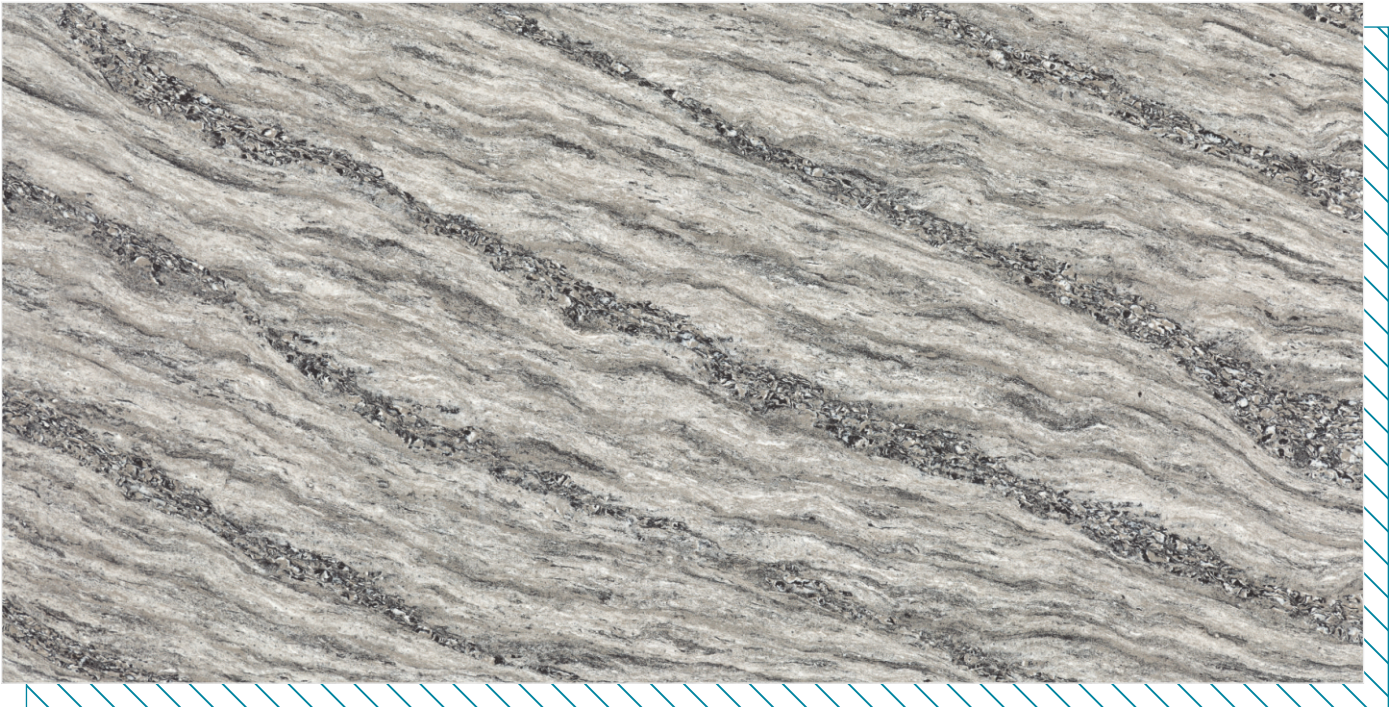

Water
Absorption

Stain
Resistance

Thermal Shock
Resistance

www.hollisvitrified.com

600 X 1200
MM

ROCCO SLATE(DARK) ———
600 X 1200 MM

Linear Thermal
Expansion
Coefficient

Chemical
Resistance