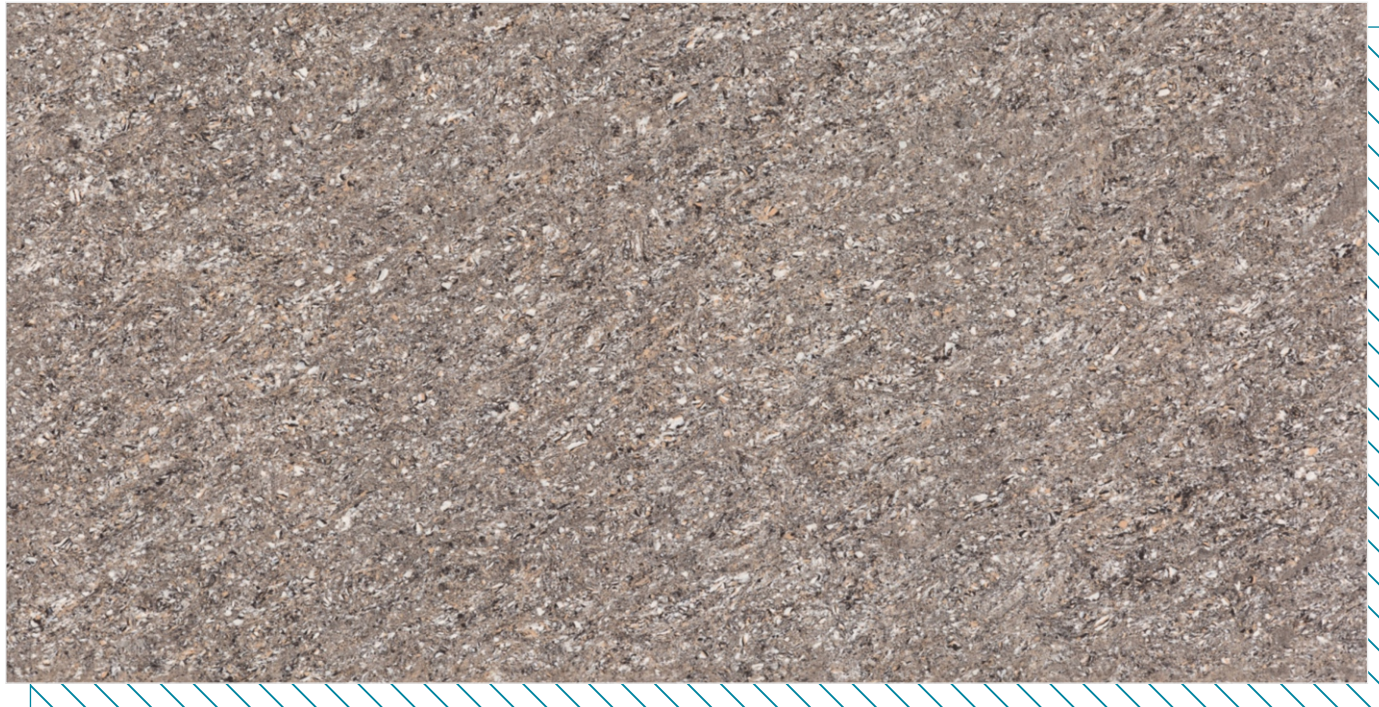

600 X 1200
MM

VOX BLACK(DARK) ———
600 X 1200 MM

Linear Thermal
Expansion
Coefficient

Chemical
Resistance

Water
Absorption

Stain
Resistance

Thermal Shock
Resistance

600 X 1200
MM