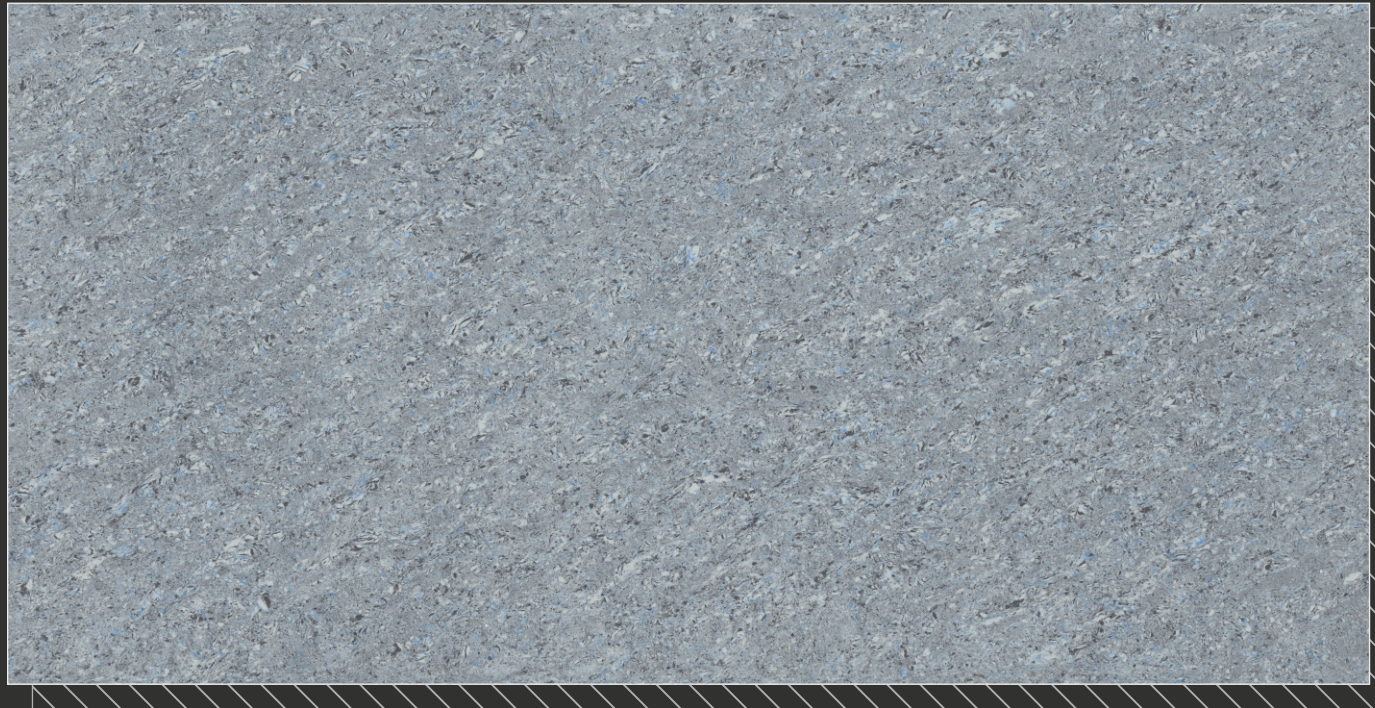

600 X 1200
MM

DOUBLE
CHARGED
VITRIFIED TILES

HOLLISTM
VITRIFIED PVT. LTD.

FROZEN NEON (MID. DARK)
600 X 1200 MM

Linear Thermal
Expansion
Coefficient

Chemical
Resistance

Water
Absorption

Stain
Resistance