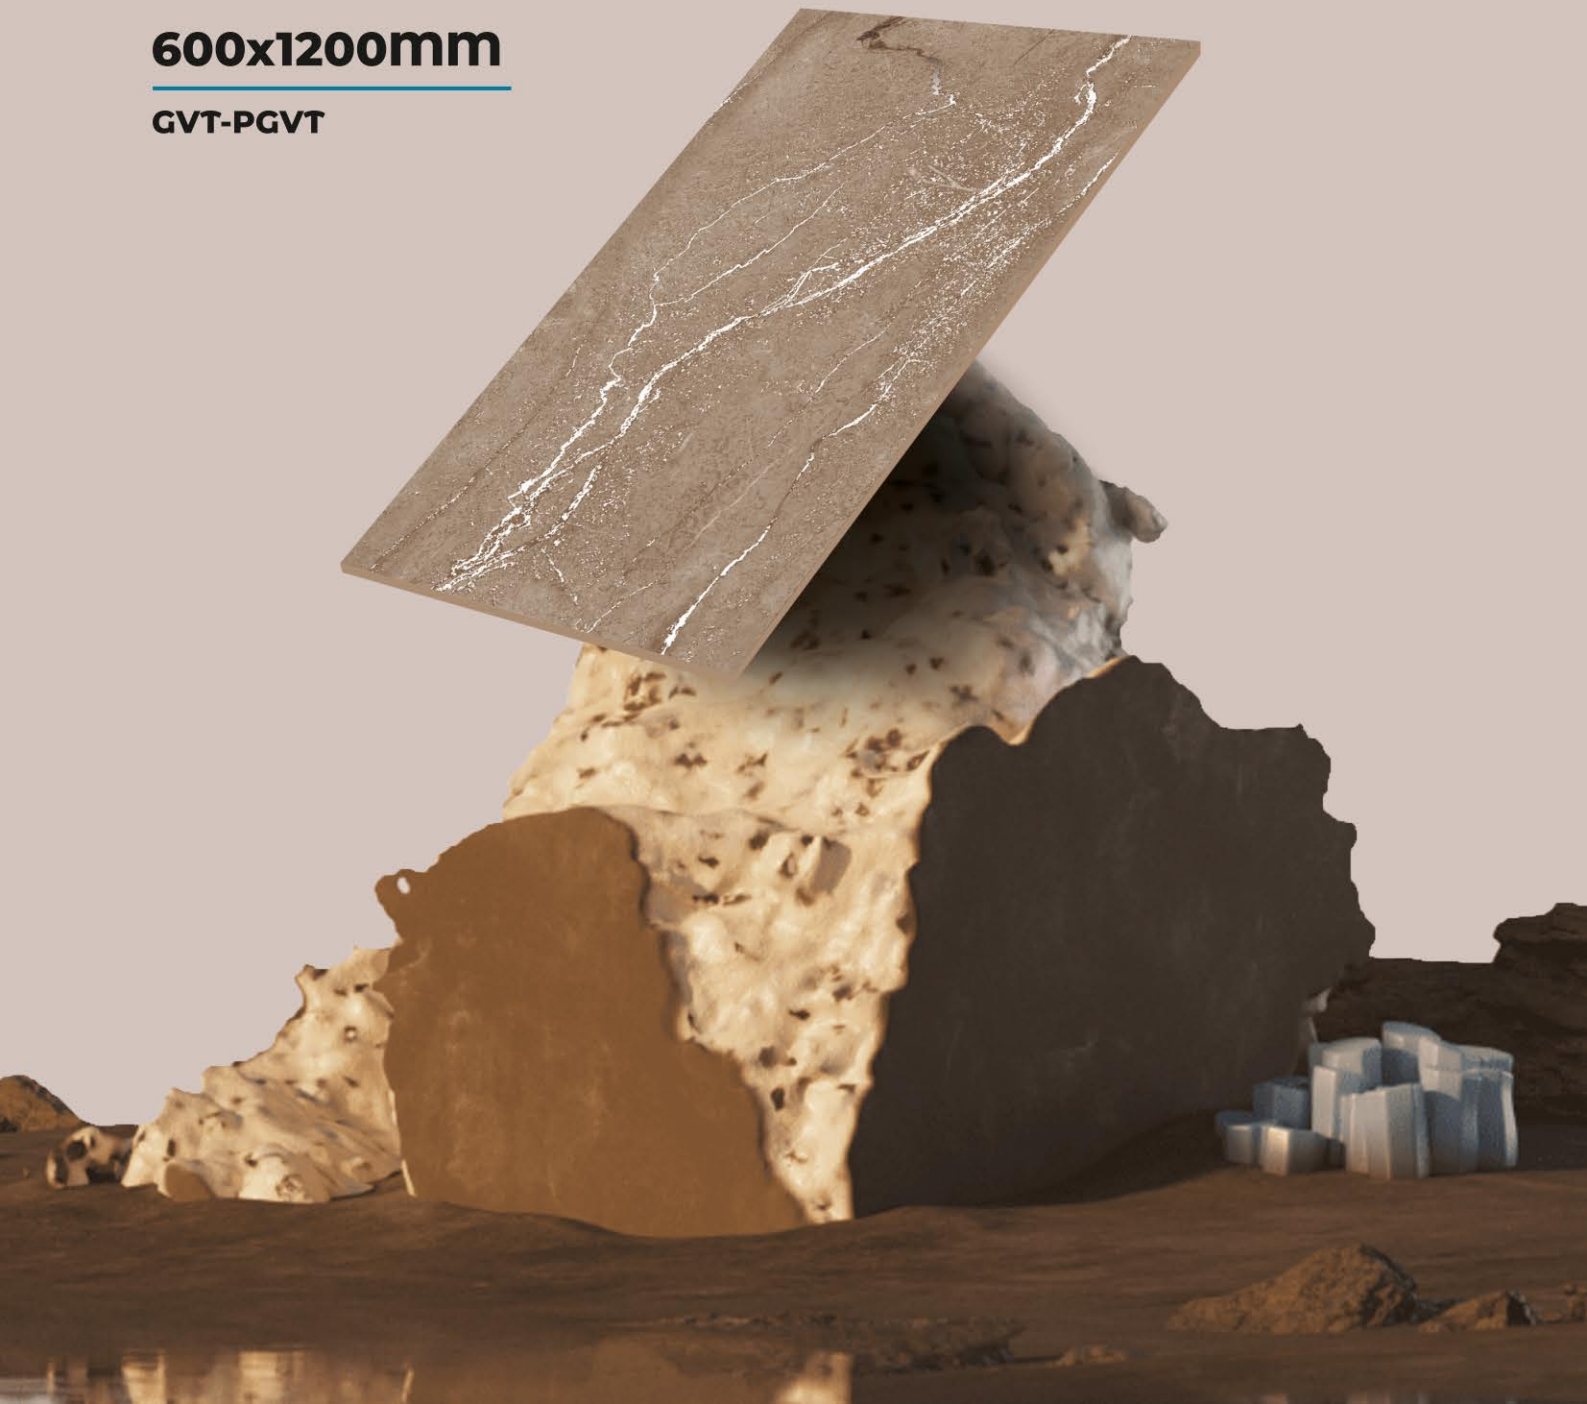

HOLLISTM
VITRIFIED PVT. LTD.

**ENDLESS
CARVING**
COLLECTION

600x1200mm

GVT-PGVT

EMINENCE

shines brightly in every endeavor

Introducing our **"Endless Carving Collection"** – a stunning array of 600x1200mm tiles that exude timeless elegance. These tiles are designed to transform your living spaces with their generous size and exquisite detailing.