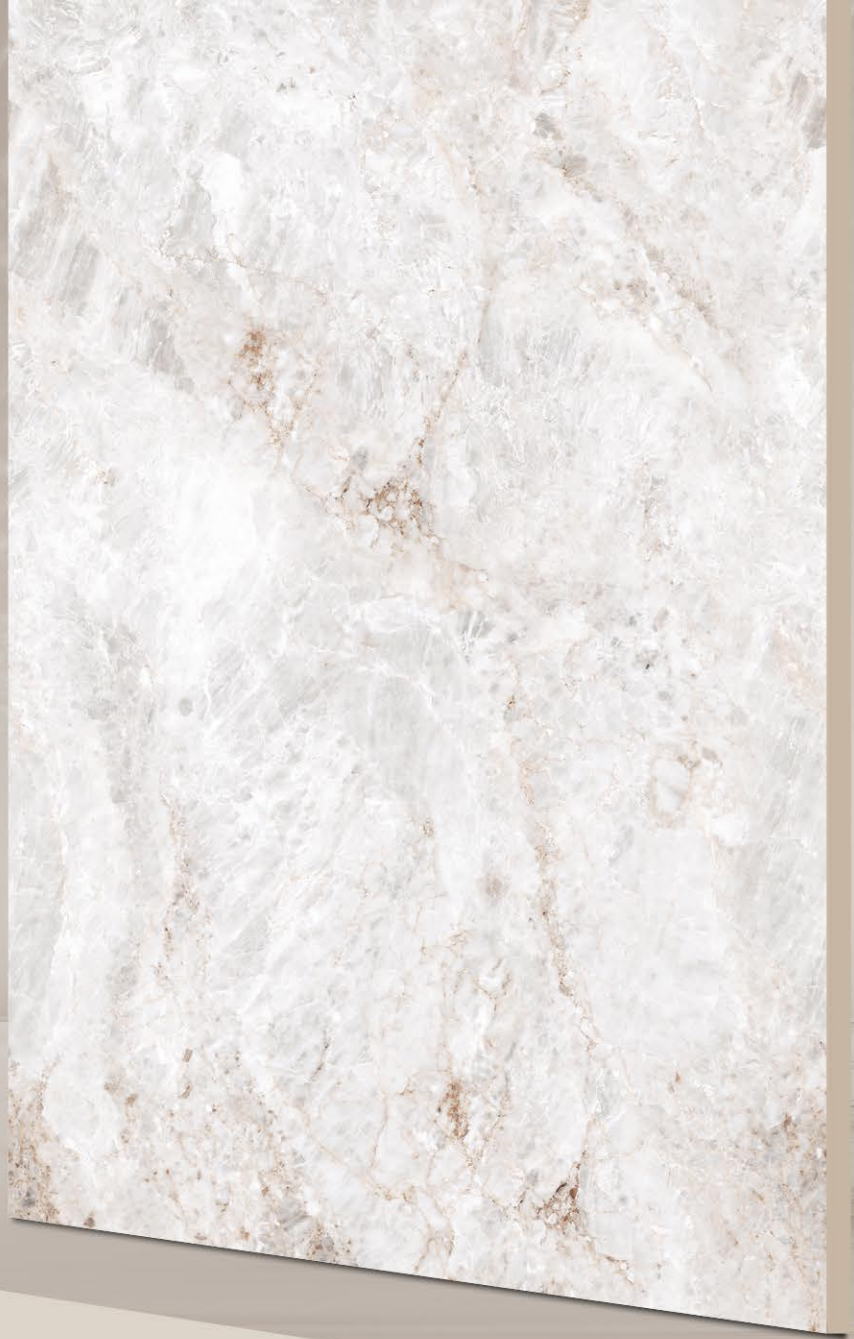

HOLLIS^{TM}
VITRIFIED PVT. LTD.

SIZE :
600x1200MM

FINISH :
CARVING

RANDOM :
04