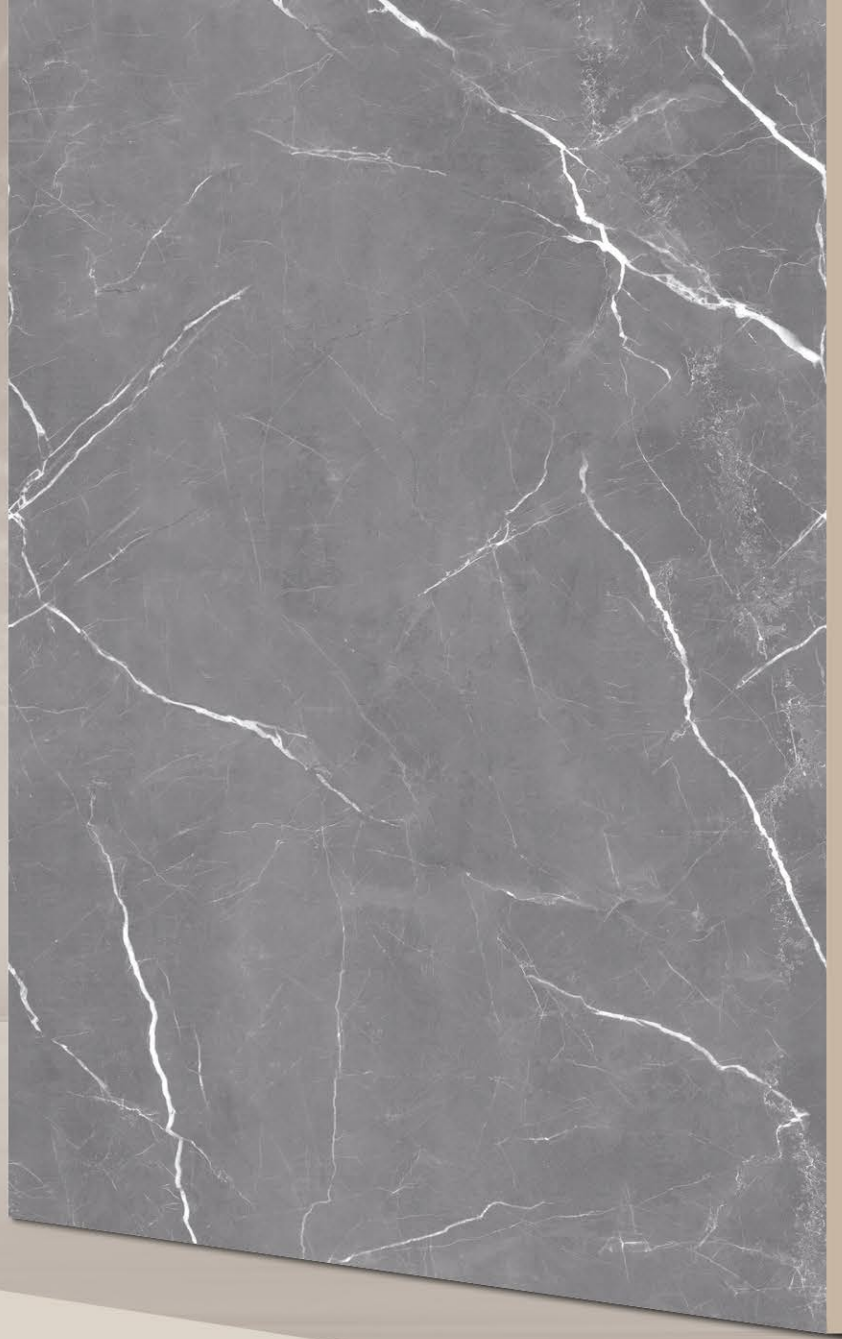

HOLLIS^{TM}
VITRIFIED PVT. LTD.

SIZE :
600x1200MM

FINISH :
CARVING

RANDOM :
04