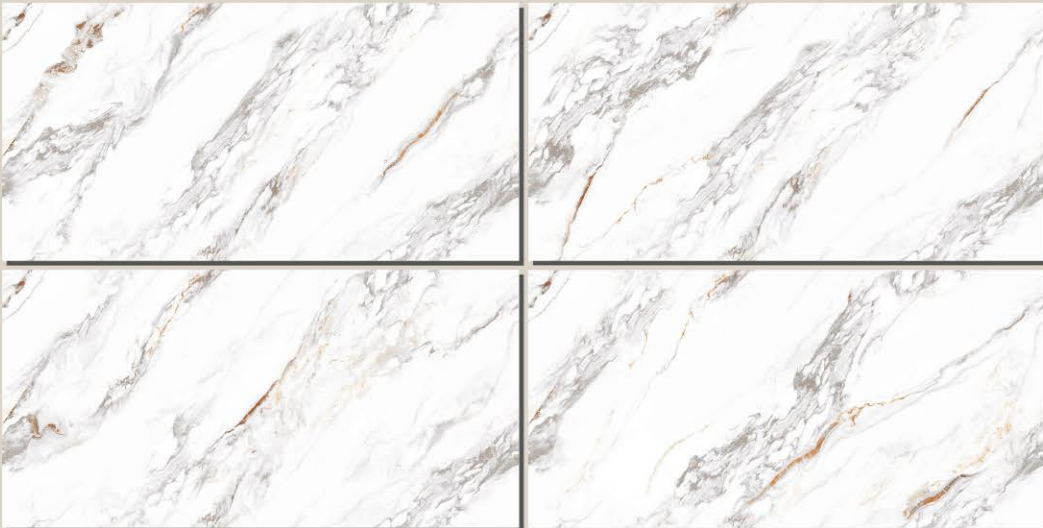

FINISH :
CARVING

RANDOM :
04

NATURAL CALACATTA

**NATURAL
CALACATTA**

HOLLISTM
VITRIFIED PVT. LTD.

SIZE :
600x1200MM

FINISH :
CARVING

RANDOM :
04