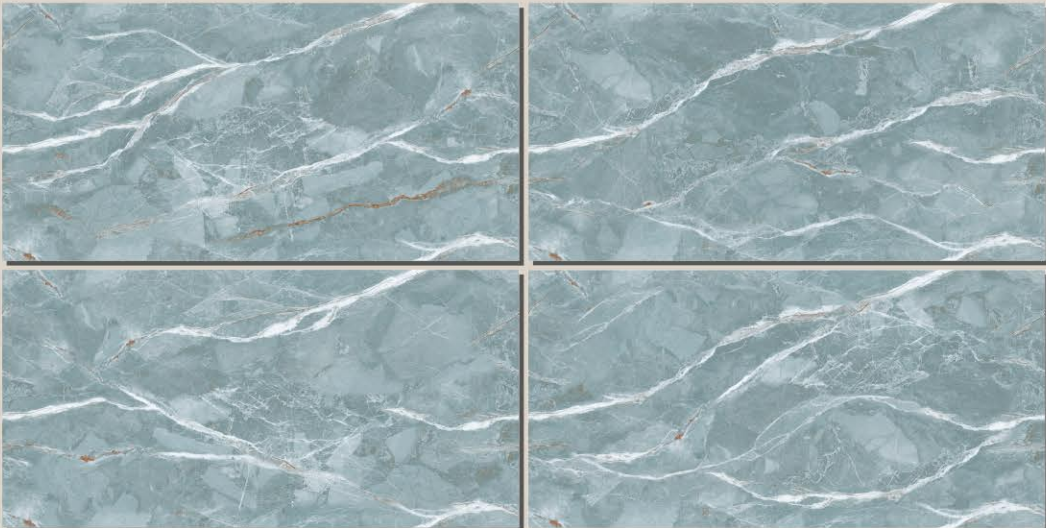

SPARKLE SILVER

HOLLISTM
VITRIFIED PVT. LTD.

SIZE :
600x1200MM

FINISH :
CARVING

RANDOM :
04

STROM AQUA

**STROM
AQUA**

| 8-A, National Highway, Sungloss Road
New Rainbow Laminate,
Morbi-3636412 Gujarat India