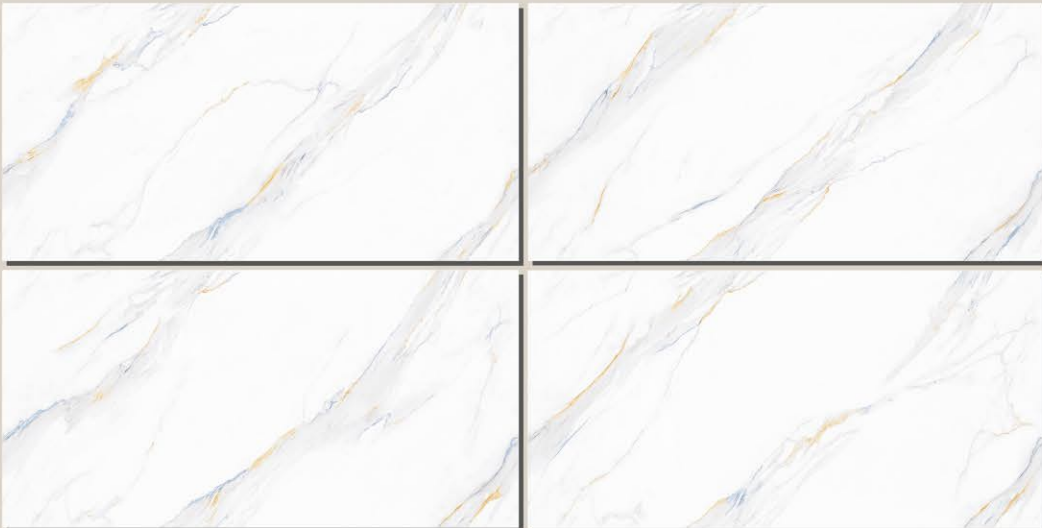

RANDOM :
04

BRONZE ARMANI CHOCO

HOLLISTM
VITRIFIED PVT. LTD.

SIZE :
600x1200MM

FINISH :
CARVING

RANDOM :
04

CALACATTA FANTASY

**CALACATTA
FANTASY**