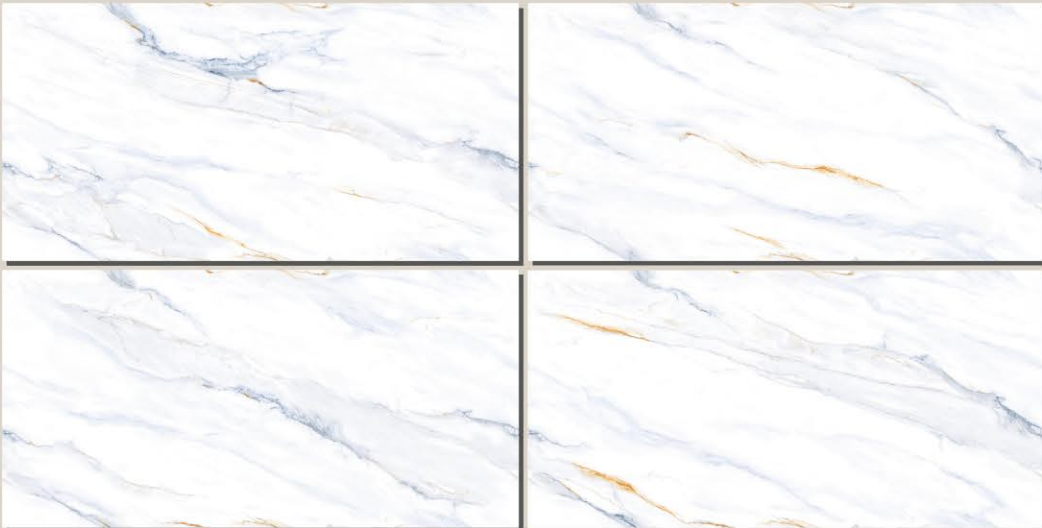

EVEREK WHITE