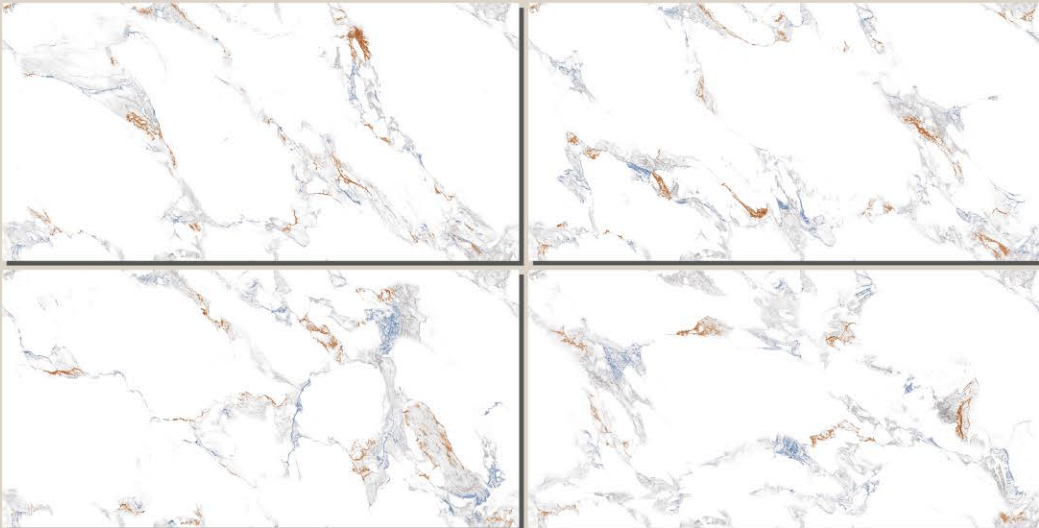

KRITIOS WHITE