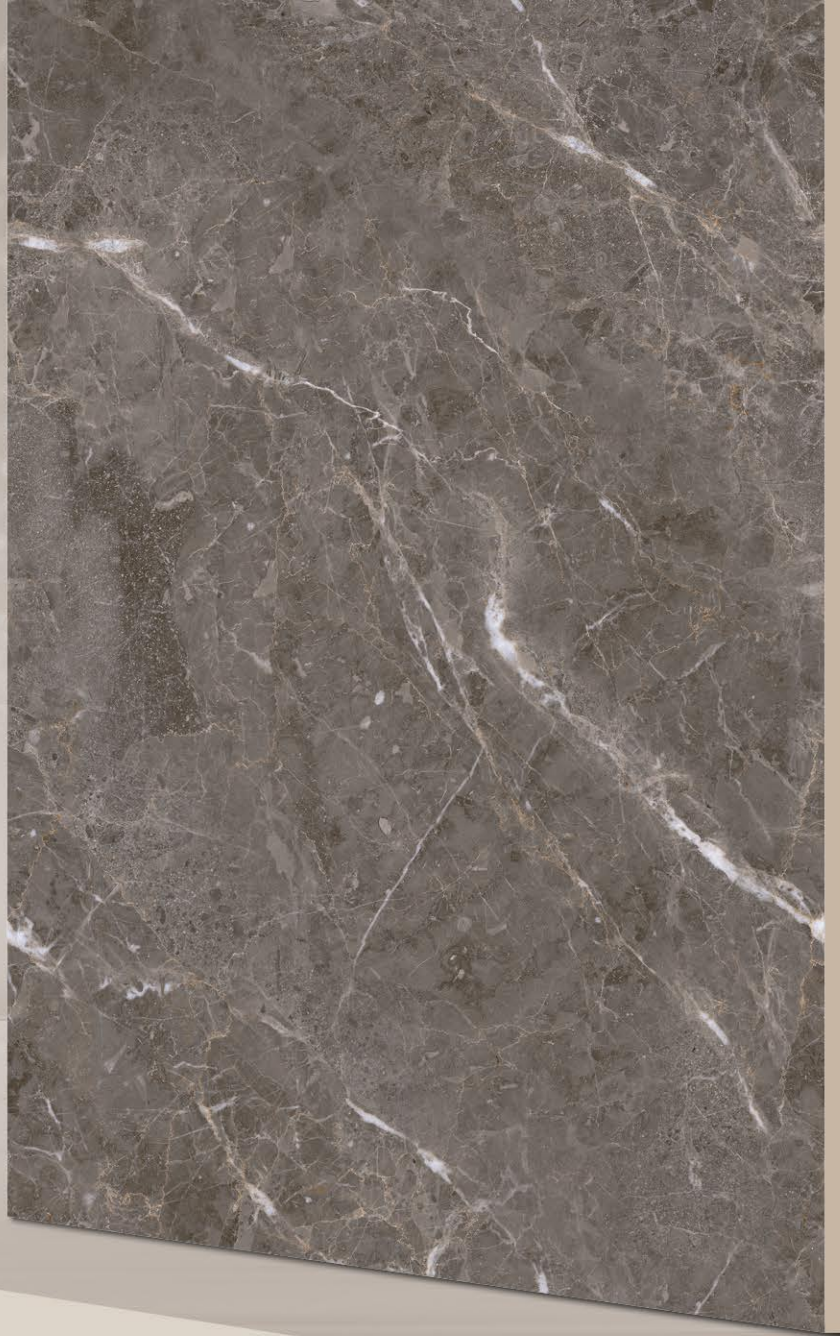

HOLLIS^{TM}
VITRIFIED PVT. LTD.

SIZE :
600x1200MM

FINISH :
CARVING

RANDOM :
04