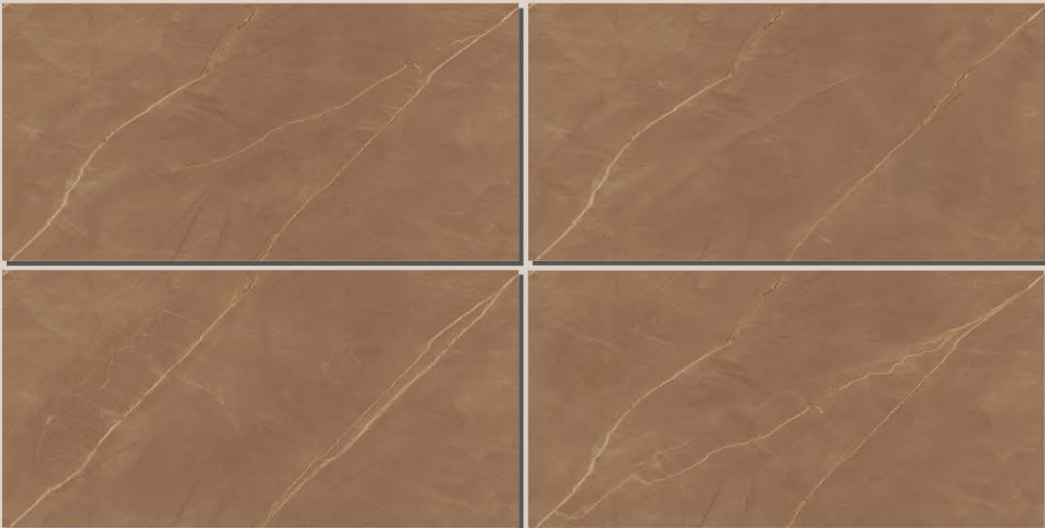

BRONZE ARMANI CHOCO