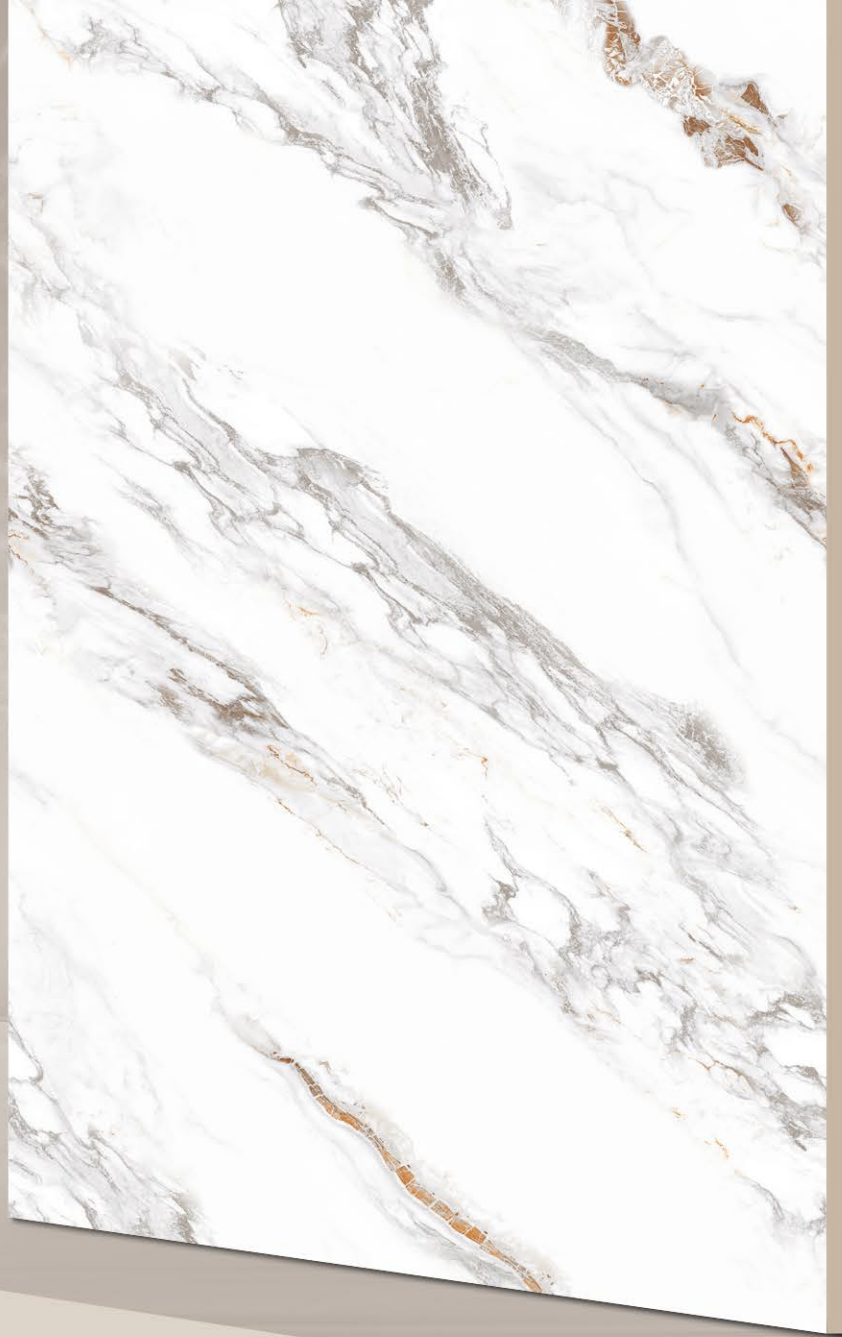

FINISH :
CARVING

RANDOM :
04

NATURAL CALACATTA

**NATURAL
CALACATTA**

HOLLISTM
VITRIFIED PVT. LTD.

SIZE :
600x1200MM

FINISH :
CARVING

RANDOM :
04