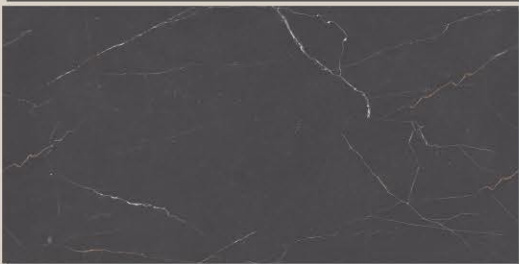

FINISH :
CARVING

RANDOM :
04

SILESTONE CHARCOAL

HOLLISTM
VITRIFIED PVT. LTD.

SIZE :
600x1200MM

FINISH :
CARVING

RANDOM :
04

SIMBEL GRIZZLY