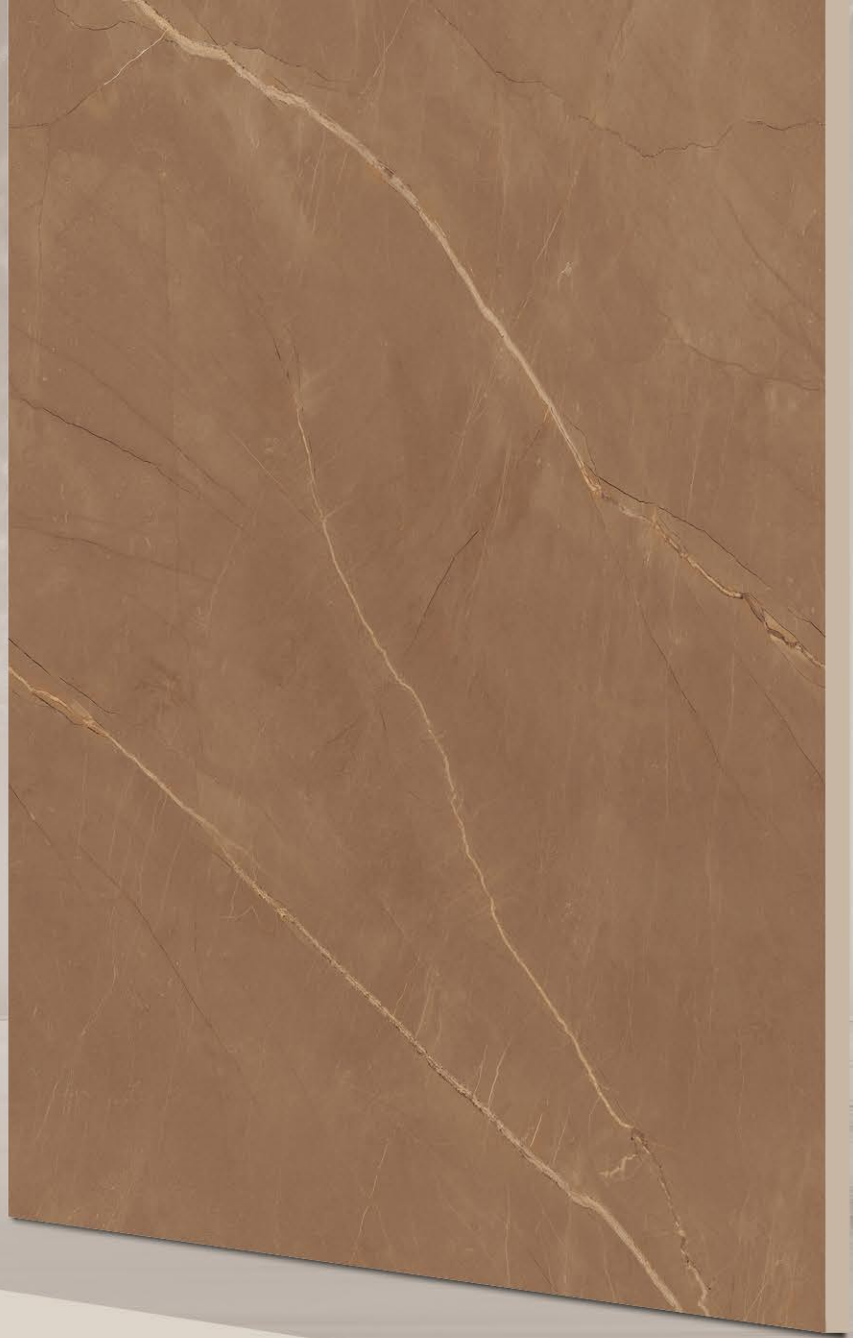

HOLLIS^{TM}
VITRIFIED PVT. LTD.

SIZE :
600x1200MM

FINISH :
CARVING

RANDOM :
04