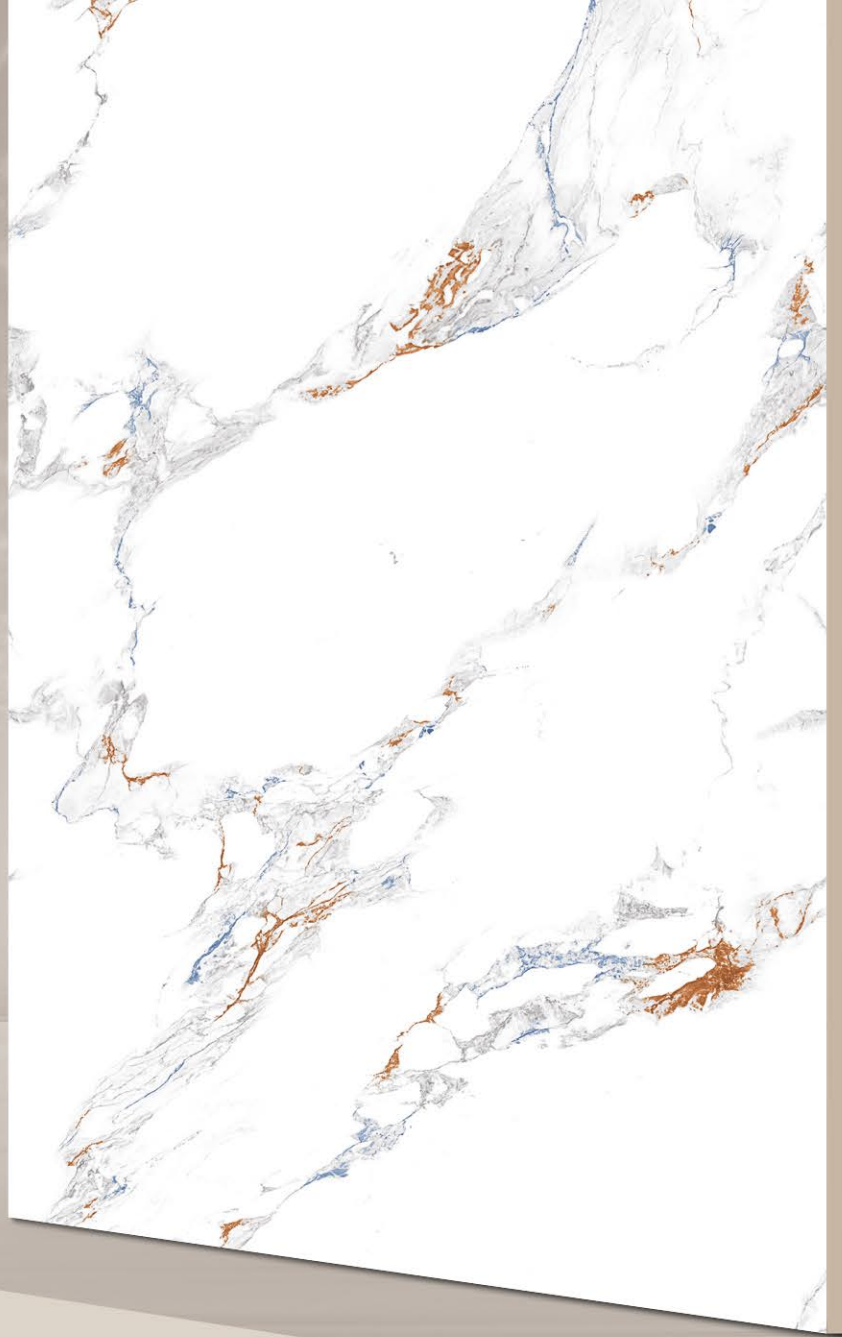

FINISH :
CARVING

RANDOM :
04

FLEURY MACCHIA

HOLLISTM
VITRIFIED PVT. LTD.

SIZE :
600x1200MM

FINISH :
CARVING

RANDOM :
04

KRITIOS WHITE