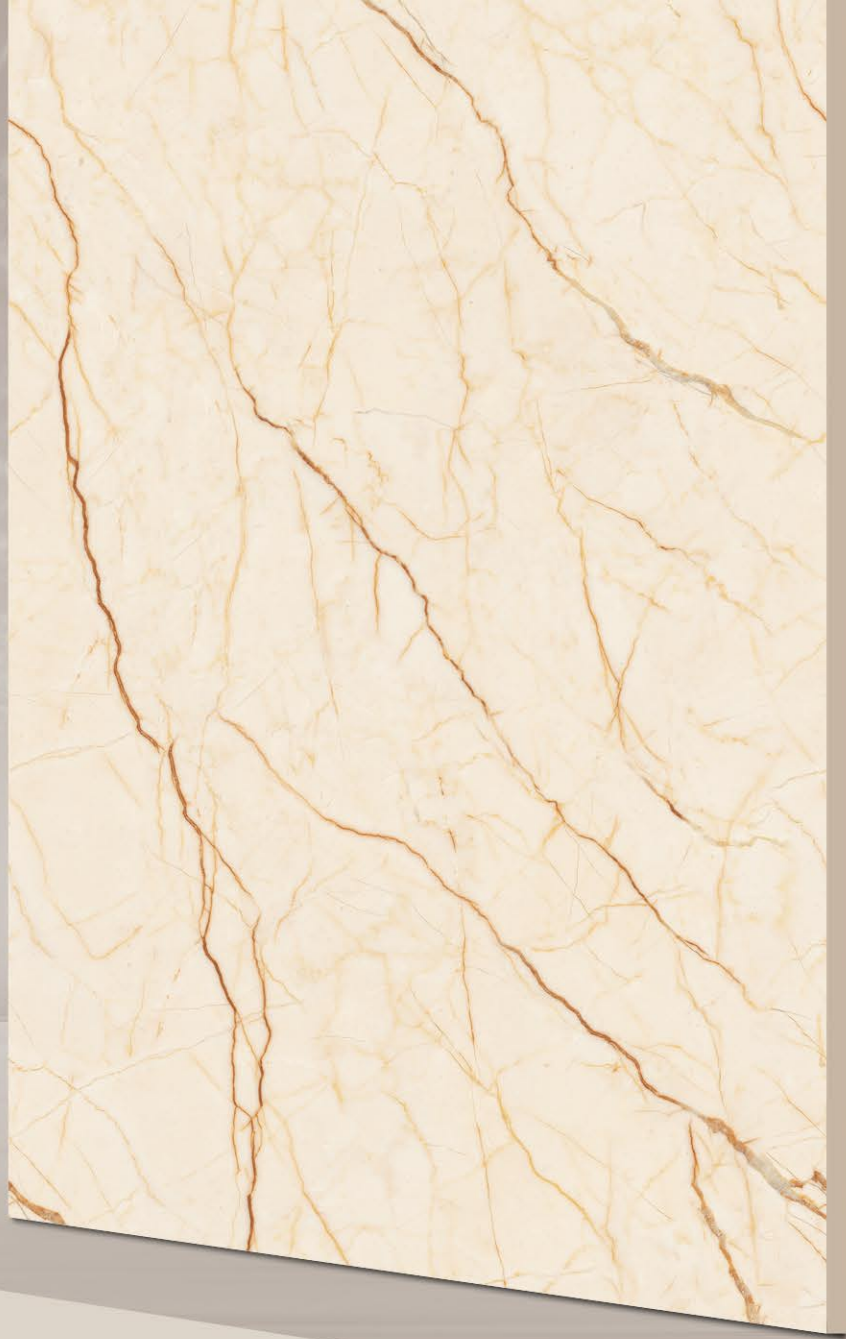

HOLLIS^{TM}
VITRIFIED PVT. LTD.

SIZE :
600x1200MM

FINISH :
CARVING

RANDOM :
04