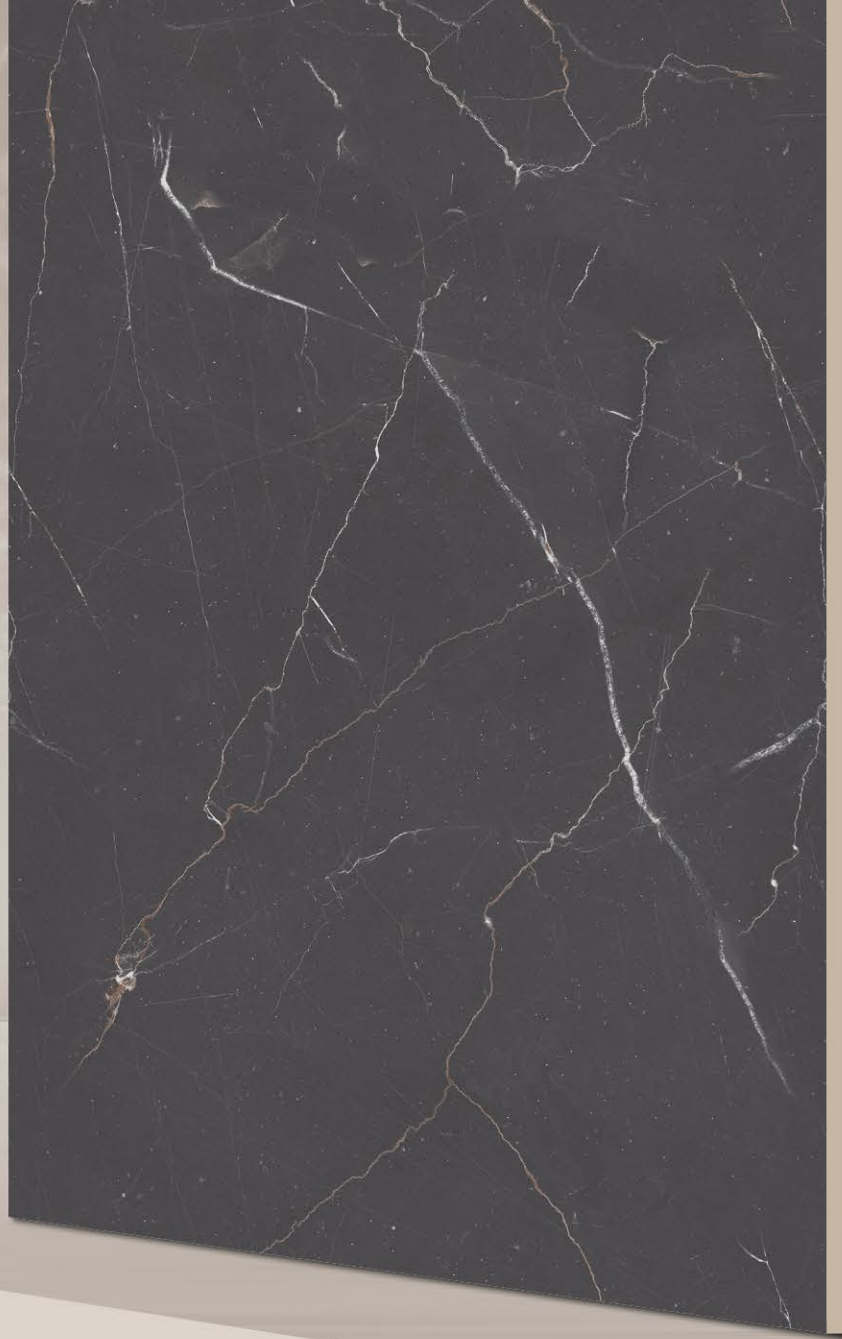

FINISH :
CARVING

RANDOM :
04

SILESTONE CHARCOAL

HOLLISTM
VITRIFIED PVT. LTD.

SIZE :
600x1200MM

FINISH :
CARVING

RANDOM :
04

SIMBEL GRIZZLY