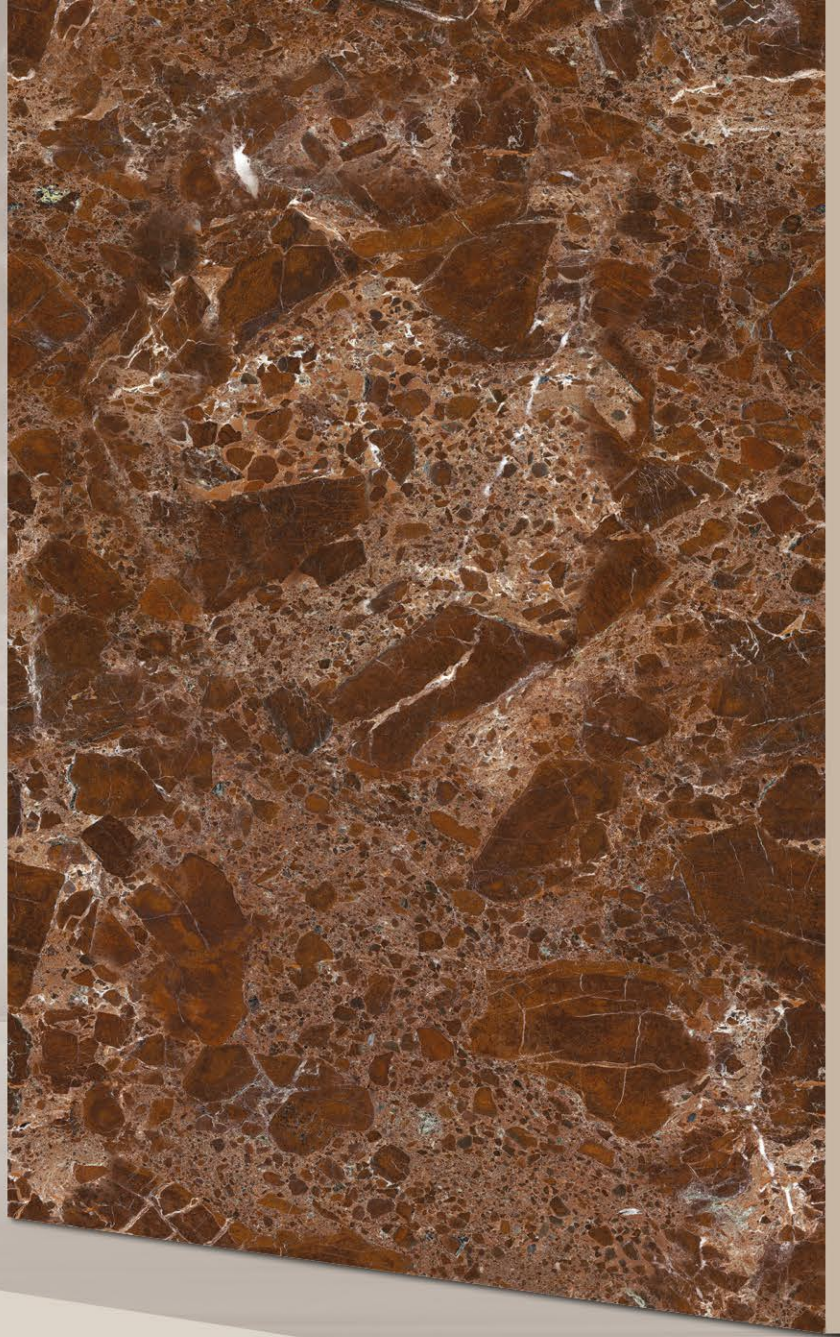

HOLLIS^{TM}
VITRIFIED PVT. LTD.

SIZE :
600x1200MM

FINISH :
CARVING

RANDOM :
04