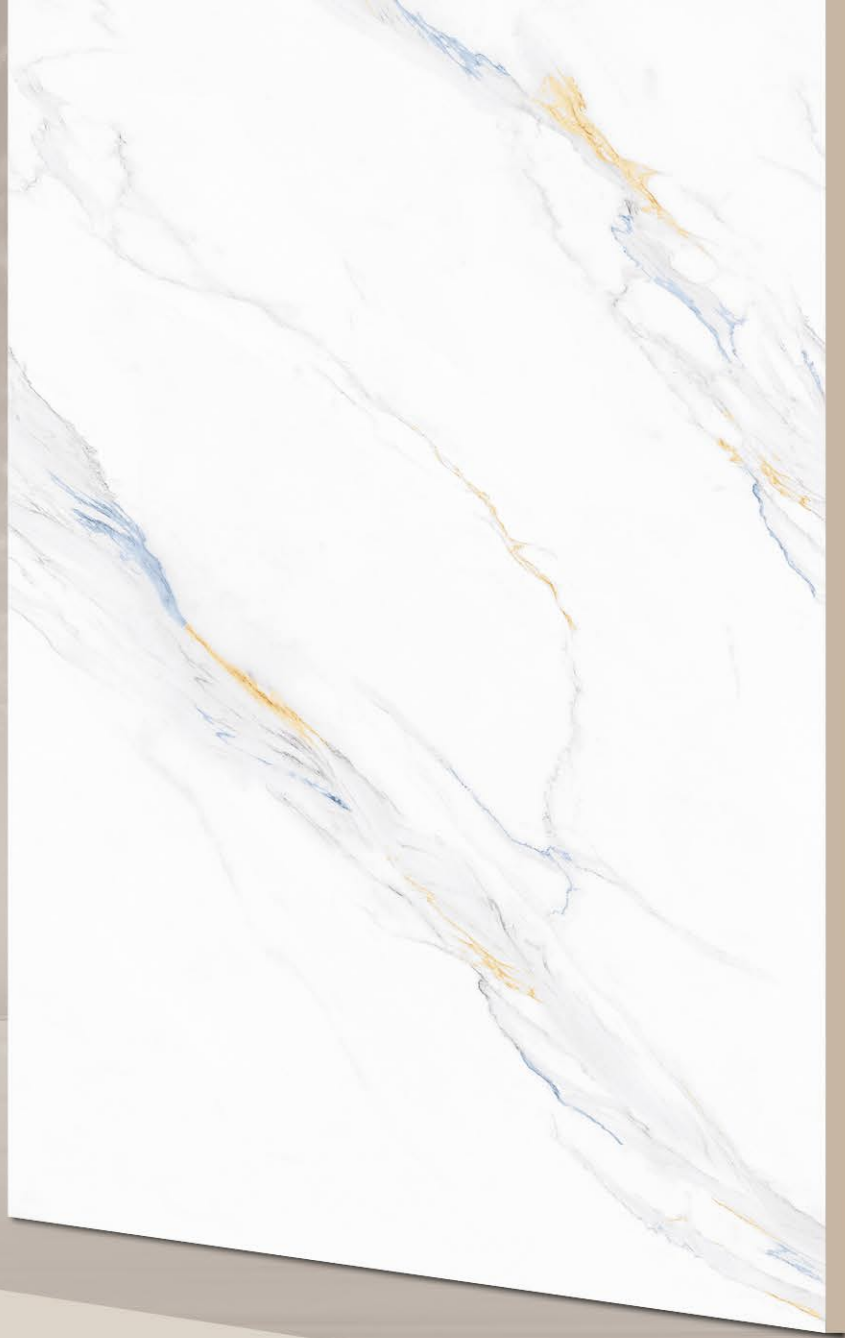

RANDOM :
04

BRONZE ARMANI CHOCO

HOLLISTM
VITRIFIED PVT. LTD.

SIZE :
600x1200MM

FINISH :
CARVING

RANDOM :
04

CALACATTA FANTASY

**CALACATTA
FANTASY**