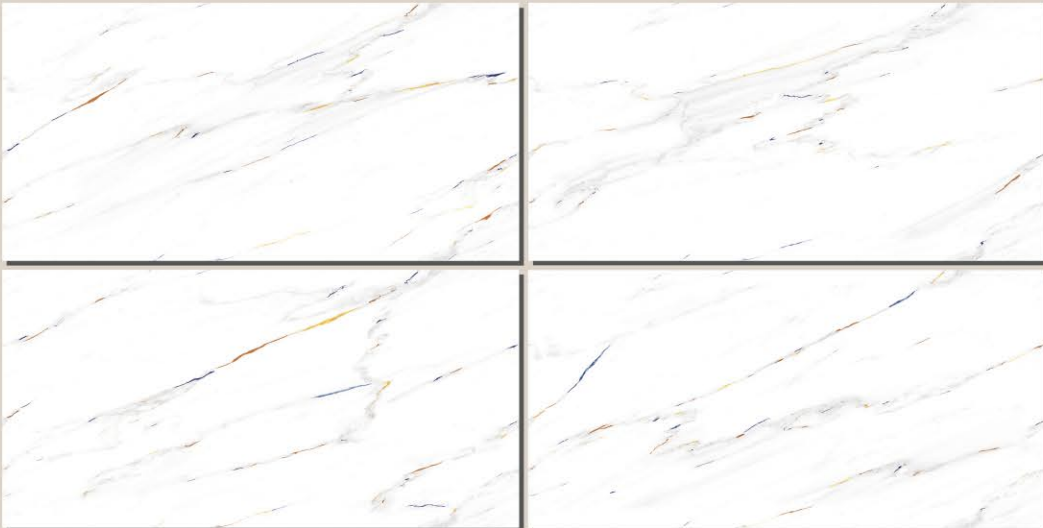

EXAGRES CALACATTA