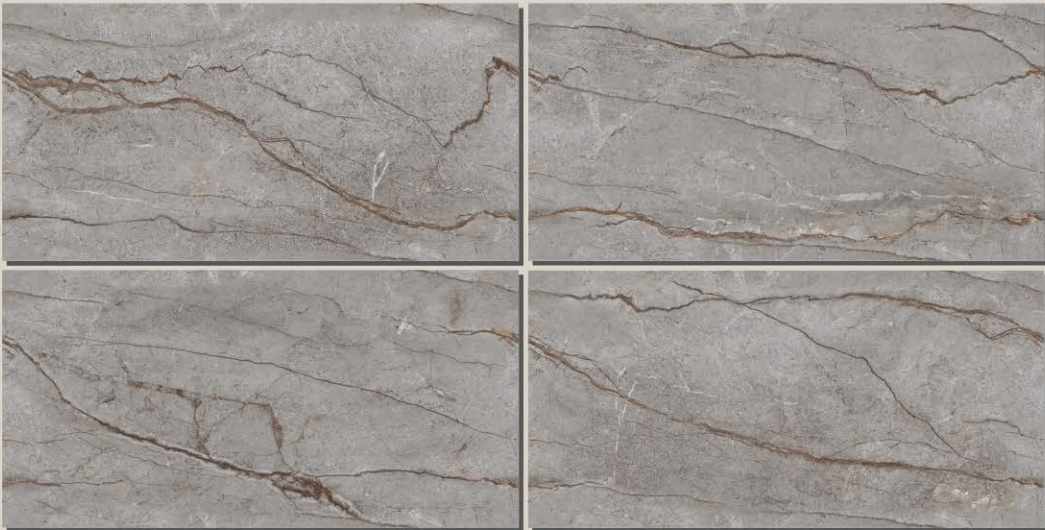

AVARIYO NATURAL