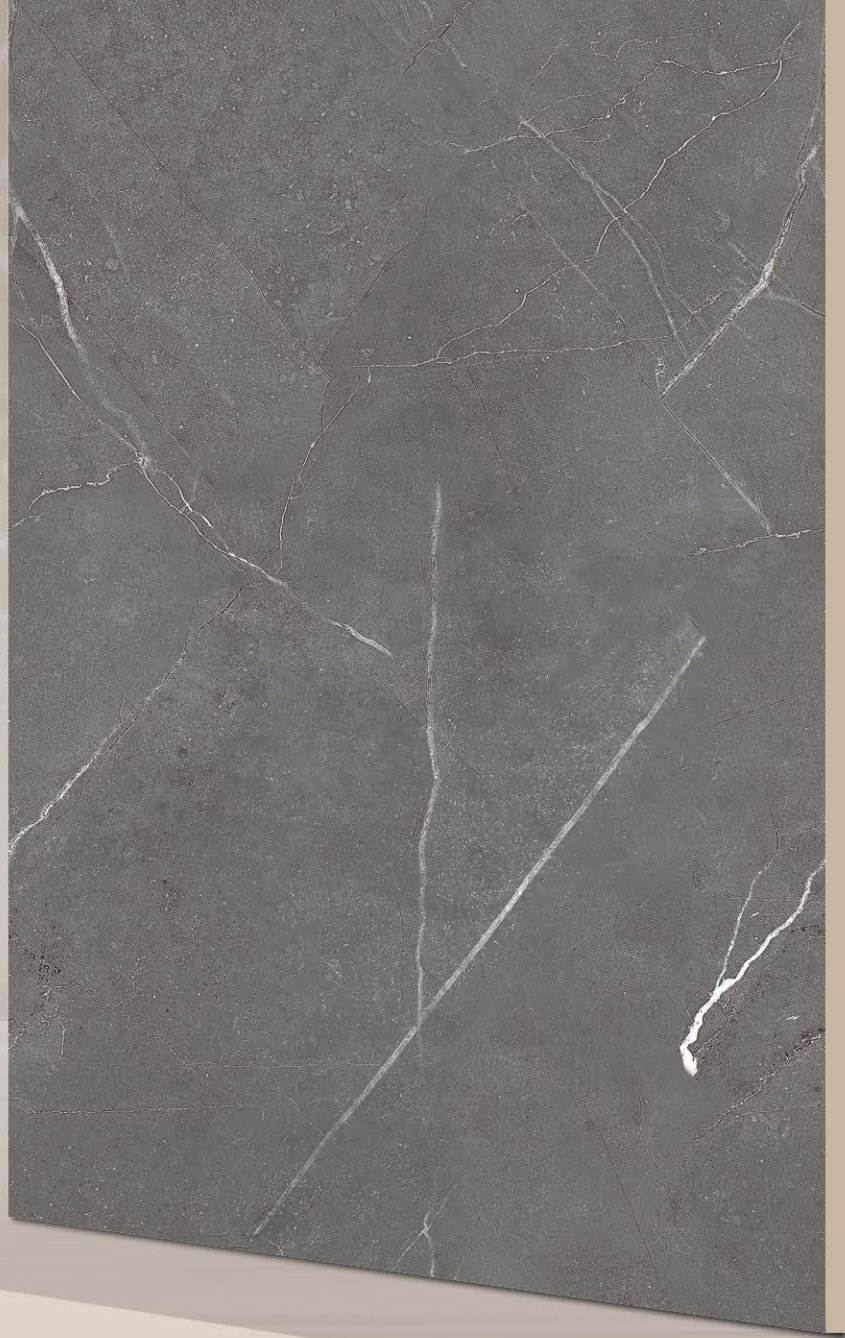

HOLLIS^{TM}
VITRIFIED PVT. LTD.

SIZE :
600x1200MM

FINISH :
CARVING

RANDOM :
04