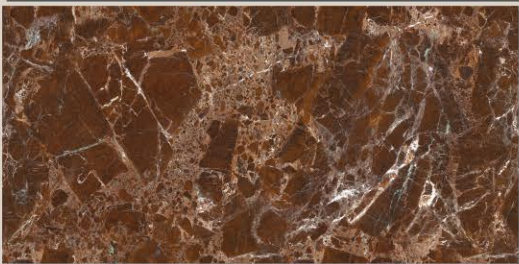

MARRONE EMPERADOR