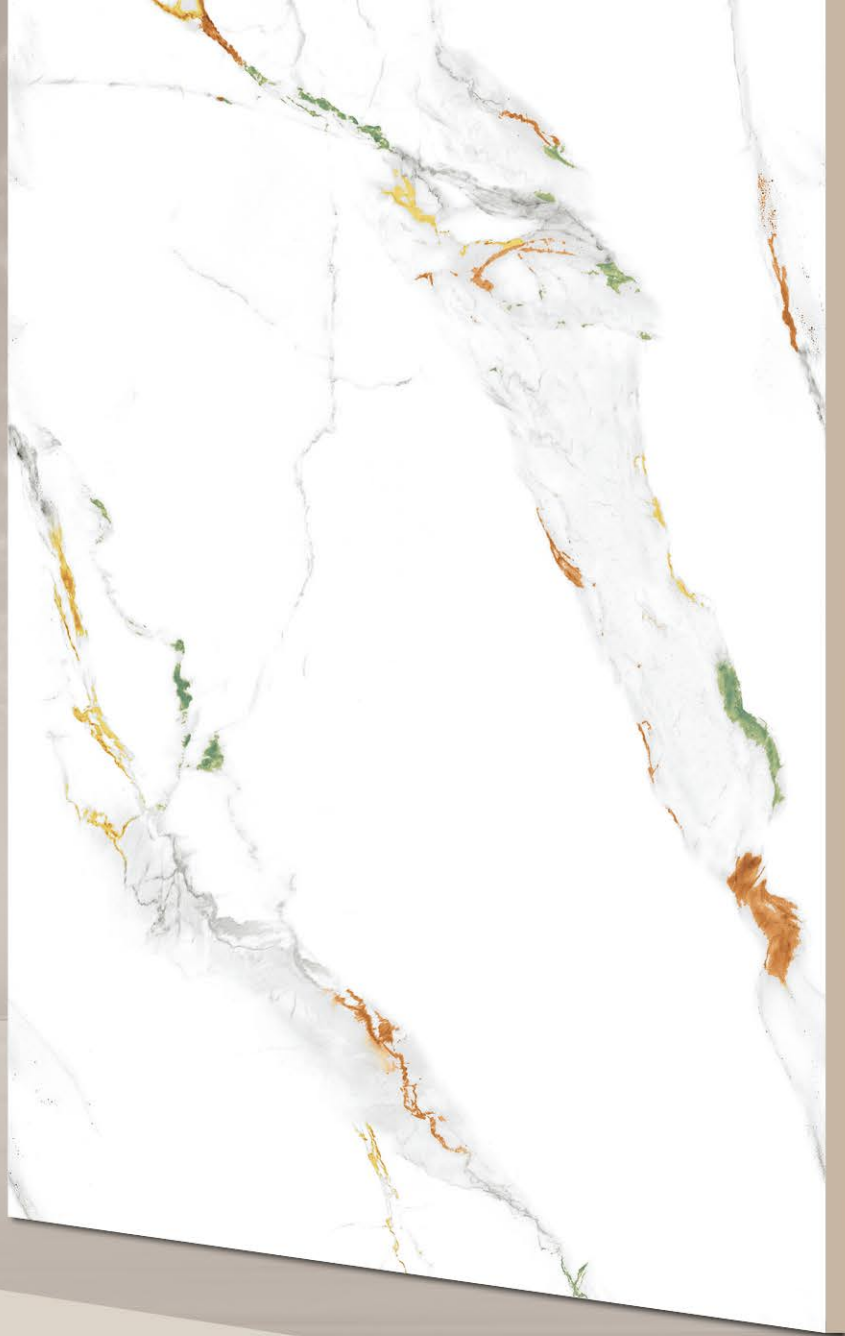

HOLLIS^{TM}
VITRIFIED PVT. LTD.

SIZE :
600x1200MM

FINISH :
CARVING

RANDOM :
04