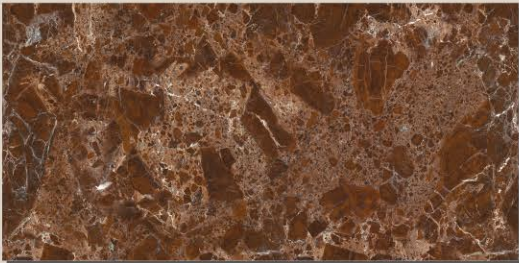

MARRONE EMPERADOR