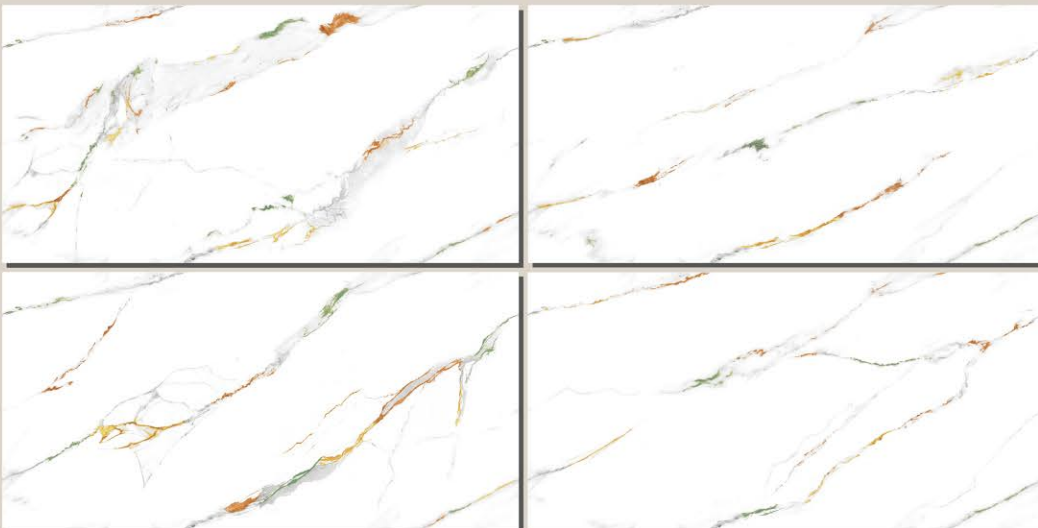

ALBATROS WHITE