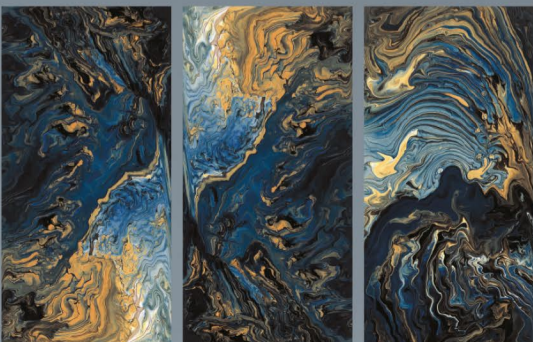

HOLLIS^{TM}
VITRIFIED PVT. LTD.

LUANA AZUL

SIZE :
600X1200MM

FINISH :
HIGH GLOSS

RANDOM :
04