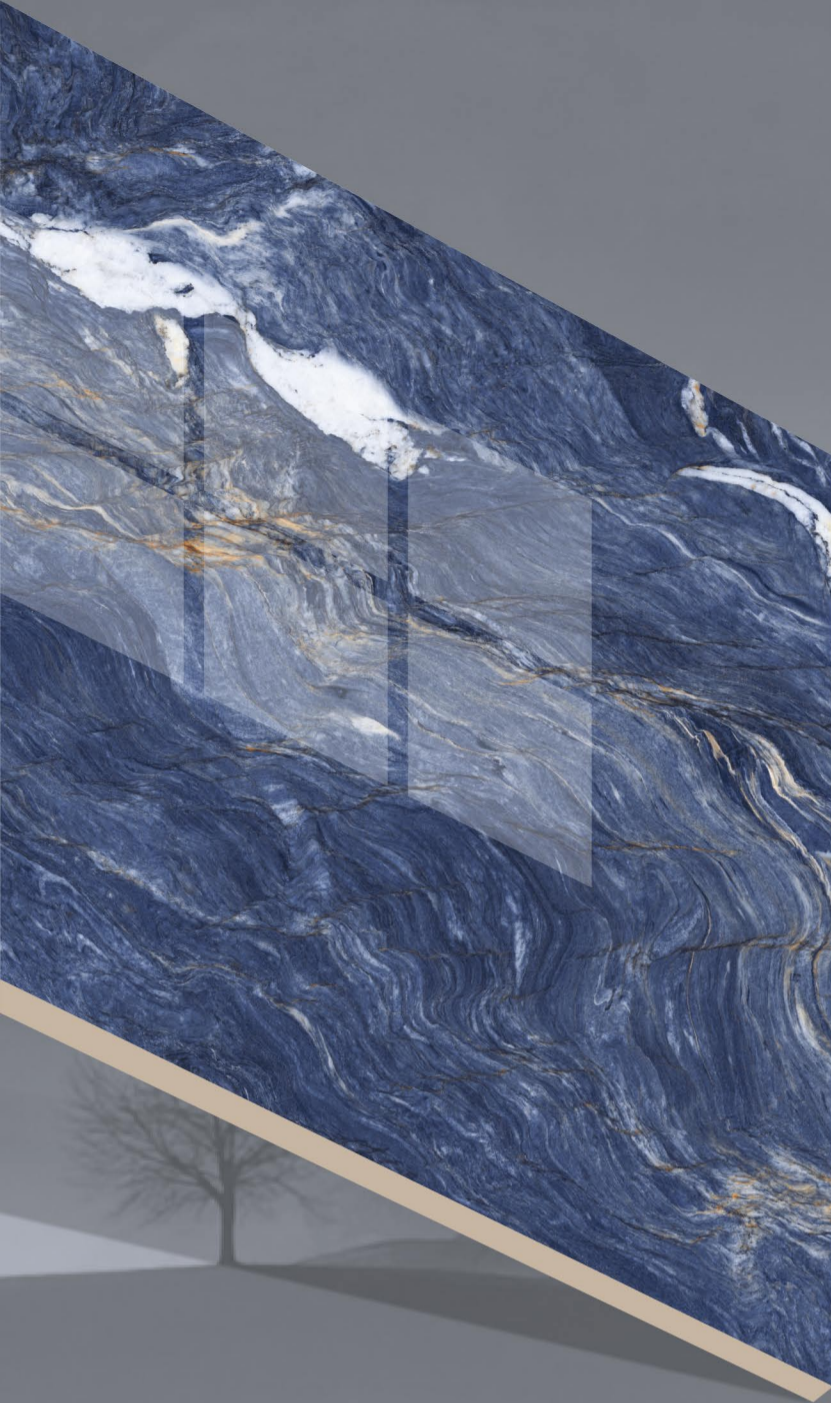

HOLLIS^{TM}
VITRIFIED PVT. LTD.

GLITER AZUL

SIZE :
600X1200MM

FINISH :
HIGH GLOSS

RANDOM :
04