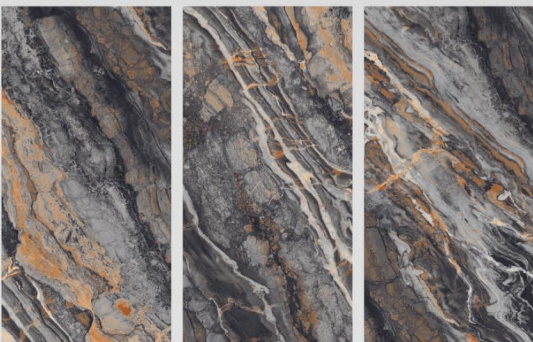

HOLLIS^{TM}
VITRIFIED PVT. LTD.

PEINTURE COFFEE

SIZE :
600X1200MM

FINISH :
HIGH GLOSS

RANDOM :
04