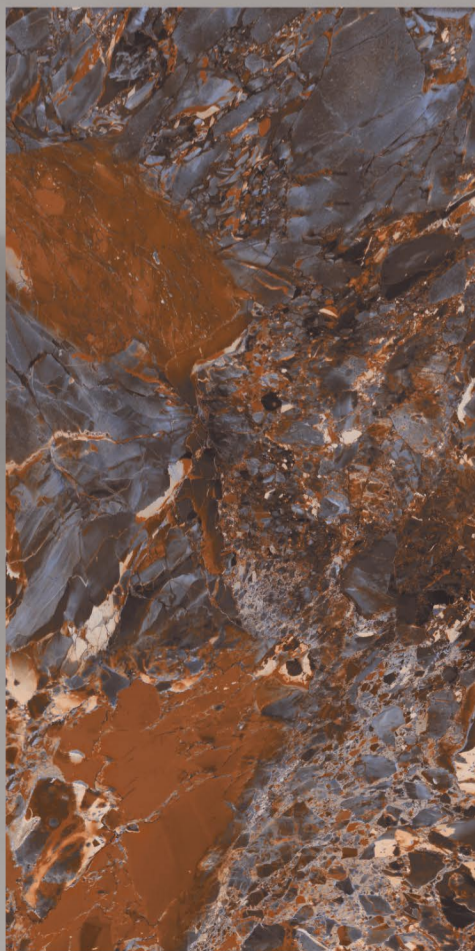

FINISH :
HIGH GLOSS

RANDOM :
01

HOLLISTM
VITRIFIED PVT. LTD.

KUDAZ QUARTZ

SIZE :
600X1200MM

FINISH :
HIGH GLOSS

RANDOM :
04

HOLLISTM
VITRIFIED PVT. LTD.