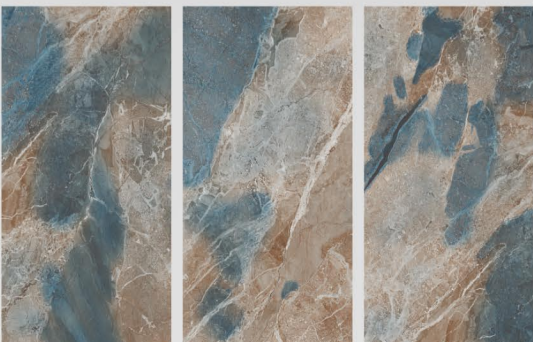

FINISH :
HIGH GLOSS

RANDOM :
03

HOLLISTM
VITRIFIED PVT. LTD.

PLAQUE AQUA

SIZE :
600X1200MM

FINISH :
HIGH GLOSS

RANDOM :
04

HOLLISTM
VITRIFIED PVT. LTD.