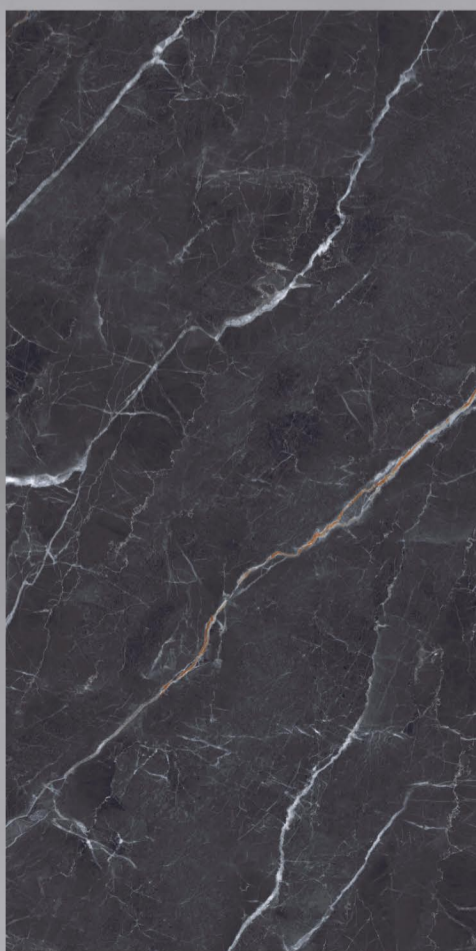

HOLLIS^{TM}
VITRIFIED PVT. LTD.

DORATO BLACK

SIZE :
600X1200MM

FINISH :
HIGH GLOSS

RANDOM :
04