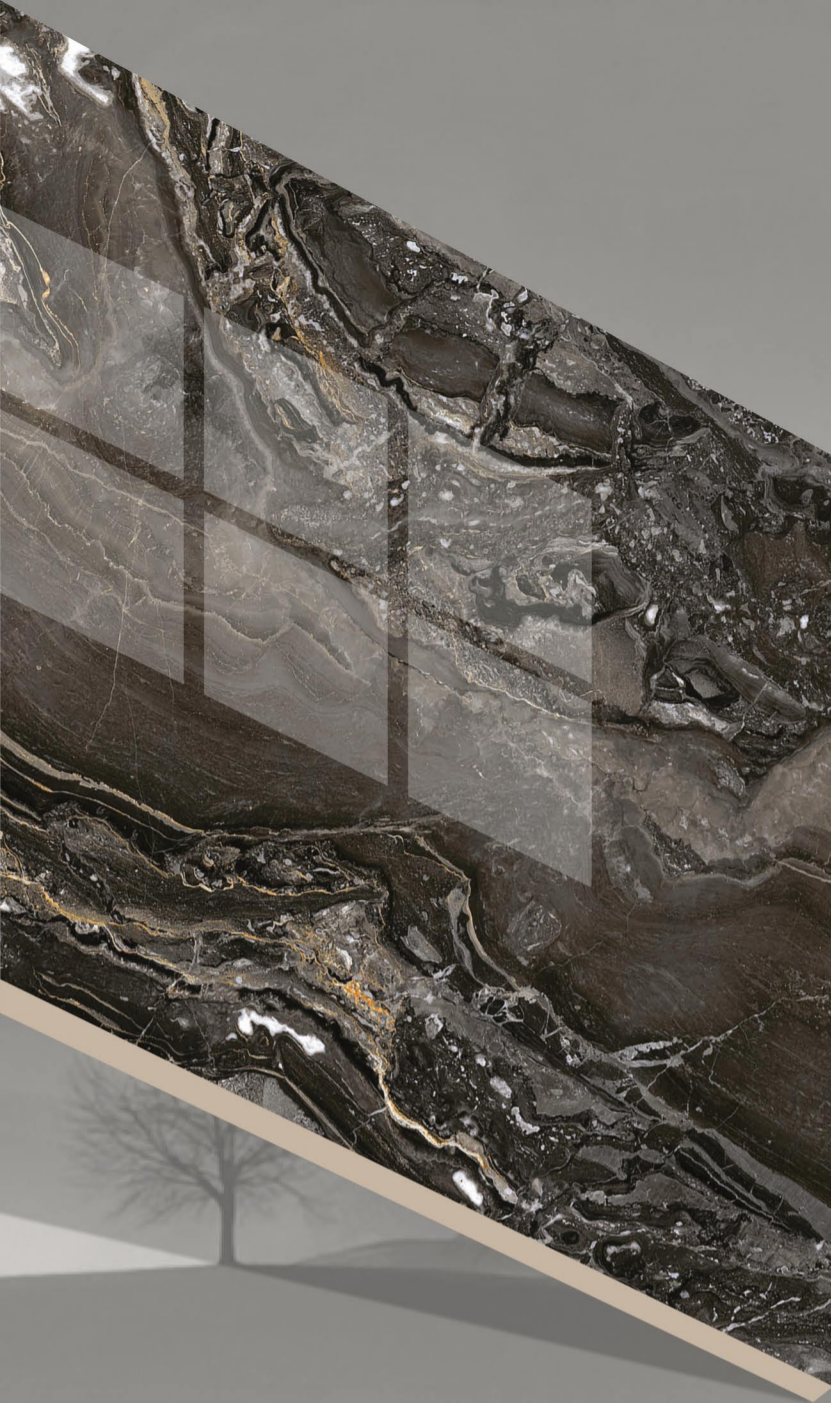

HOLLIS^{TM}
VITRIFIED PVT. LTD.

COLOMBIA QUARTZ

SIZE :
600X1200MM

FINISH :
HIGH GLOSS

RANDOM :
04