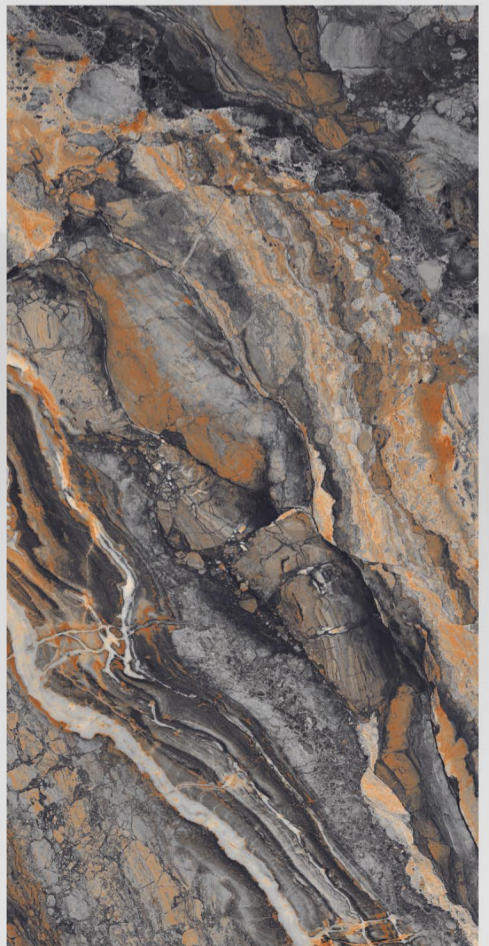

HOLLIS^{TM}
VITRIFIED PVT. LTD.

PEINTURE COFFEE

SIZE :
600X1200MM

FINISH :
HIGH GLOSS

RANDOM :
04