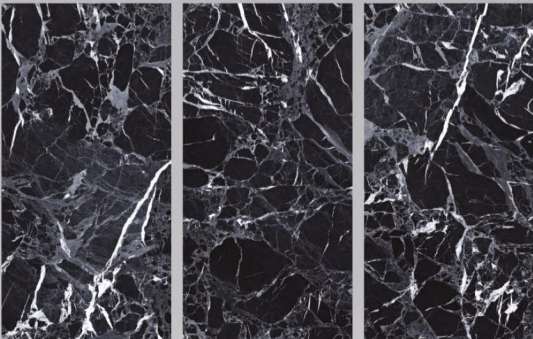

HOLLIS^{TM}
VITRIFIED PVT. LTD.

MEDICEO BLACK

SIZE :
600X1200MM

FINISH :
HIGH GLOSS

RANDOM :
04