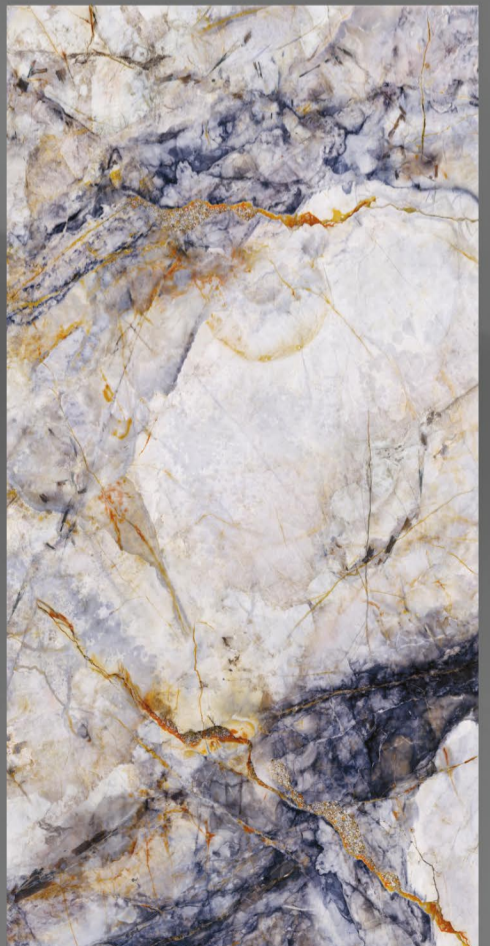

HOLLISTM
VITRIFIED PVT. LTD.

INVISIBLE MULTY

SIZE :
600X1200MM

FINISH :
HIGH GLOSS

RANDOM :
04

HOLLISTM
VITRIFIED PVT. LTD.

JIGSAW BLUE

SIZE :
600X1200MM