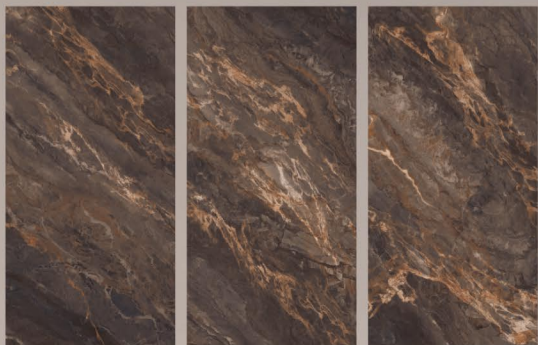

FINISH :
HIGH GLOSS

RANDOM :
04

HOLLISTM
VITRIFIED PVT. LTD.

ZONA BROWN

SIZE :
600X1200MM

FINISH :
HIGH GLOSS

RANDOM :
04

| 8-A, National Highway, Sungloss Road
New Rainbow Laminate,
Morbi-3636412 Gujarat India