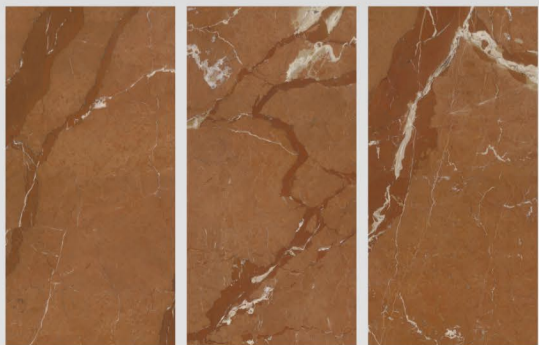

HOLLIS^{TM}
VITRIFIED PVT. LTD.

ROSSO CORADO

SIZE :
600X1200MM

FINISH :
HIGH GLOSS

RANDOM :
04