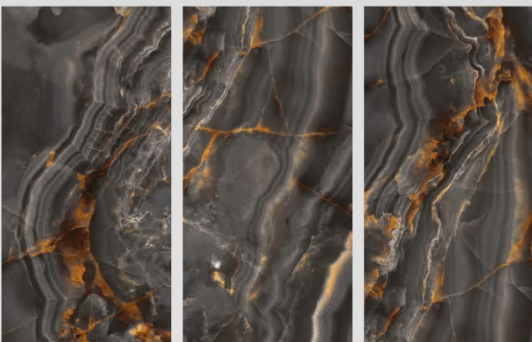

ANTI ORANGE

SIZE :
600X1200MM

FINISH :
HIGH GLOSS

RANDOM :
04

HOLLIS[™]
VITRIFIED PVT. LTD.

ARABESCATO OROBICO

SIZE :
600X1200MM

FINISH :
HIGH GLOSS