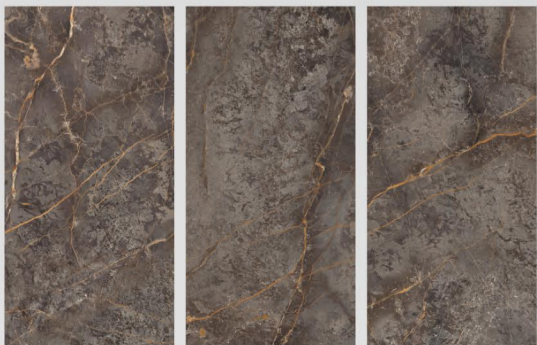

HOLLIS^{TM}
VITRIFIED PVT. LTD.

BRONZER BRONZE

SIZE :
600X1200MM

FINISH :
HIGH GLOSS

RANDOM :
04