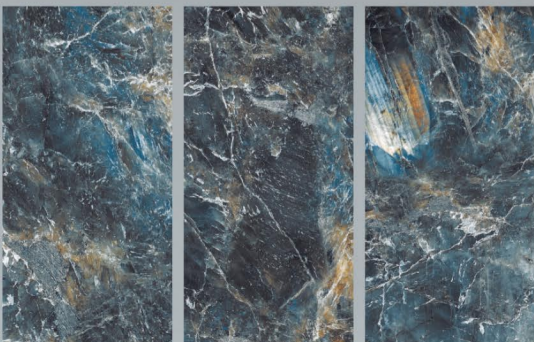

SIZE :
600X1200MM

FINISH :
HIGH GLOSS

RANDOM :
04

HOLLIS[™]
VITRIFIED PVT. LTD.

BRILLIANT AQUA

SIZE :
600X1200MM

FINISH :
HIGH GLOSS

RANDOM :
04