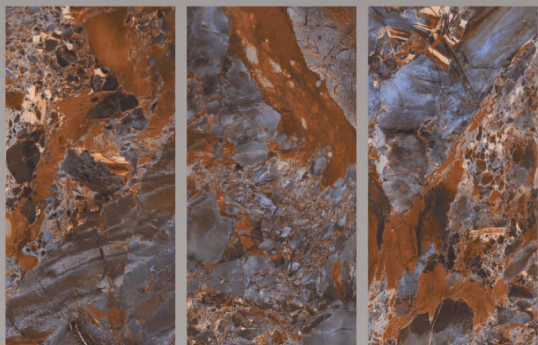

FINISH :
HIGH GLOSS

RANDOM :
01

HOLLISTM
VITRIFIED PVT. LTD.

KUDAZ QUARTZ

SIZE :
600X1200MM

FINISH :
HIGH GLOSS

RANDOM :
04

HOLLISTM
VITRIFIED PVT. LTD.