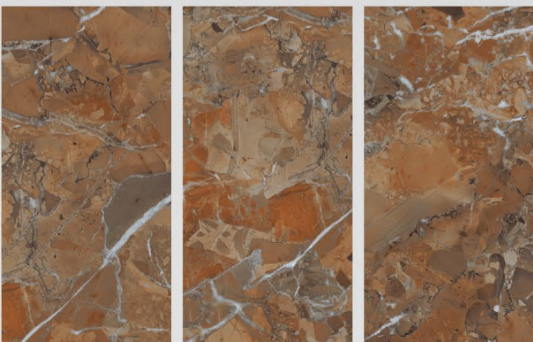

HOLLIS^{TM}
VITRIFIED PVT. LTD.

HAVIER BROWN

SIZE :
600X1200MM

FINISH :
HIGH GLOSS

RANDOM :
04