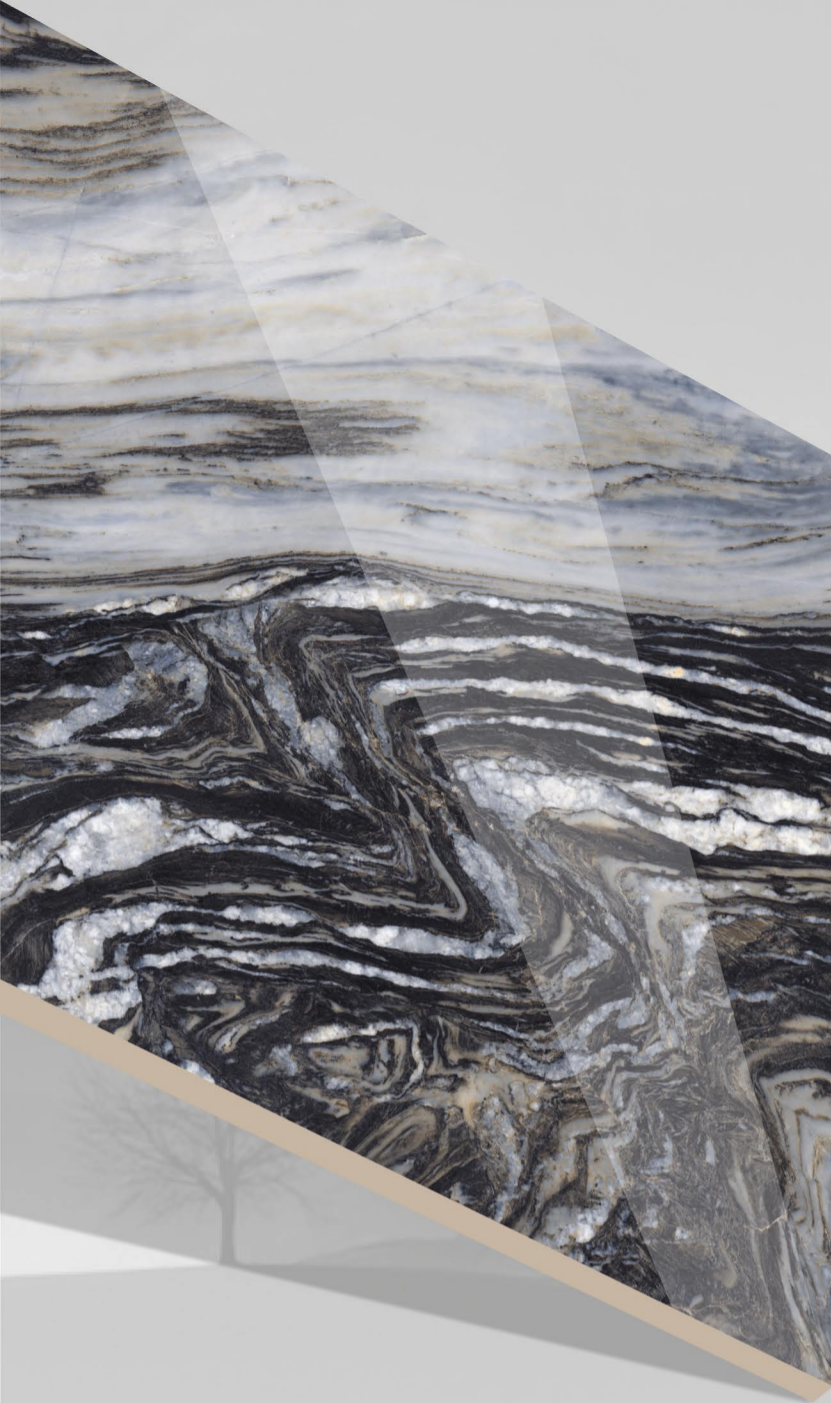

HOLLIS^{TM}
VITRIFIED PVT. LTD.

DEVOLIAN TENDER

SIZE :
600X1200MM

FINISH :
HIGH GLOSS

RANDOM :
04