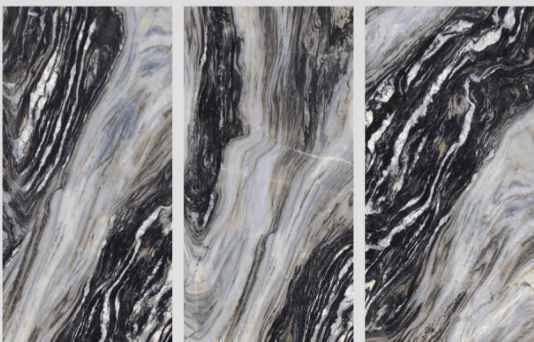

HOLLIS^{TM}
VITRIFIED PVT. LTD.

DEVOLIAN TENDER

SIZE :
600X1200MM

FINISH :
HIGH GLOSS

RANDOM :
04