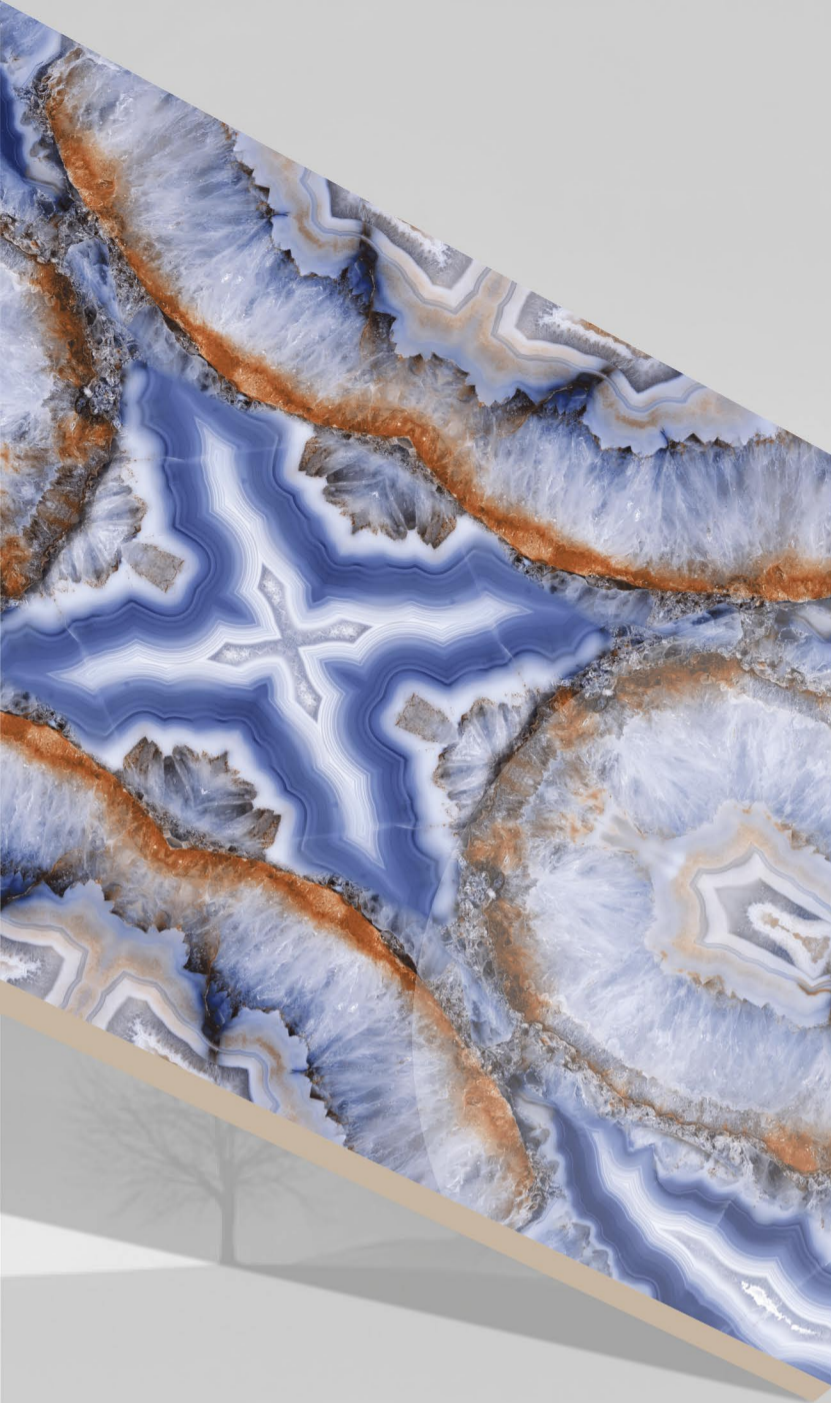

HOLLISTM
VITRIFIED PVT. LTD.

INVISIBLE MULTY

SIZE :
600X1200MM

FINISH :
HIGH GLOSS

RANDOM :
04

HOLLISTM
VITRIFIED PVT. LTD.

JIGSAW BLUE

SIZE :
600X1200MM