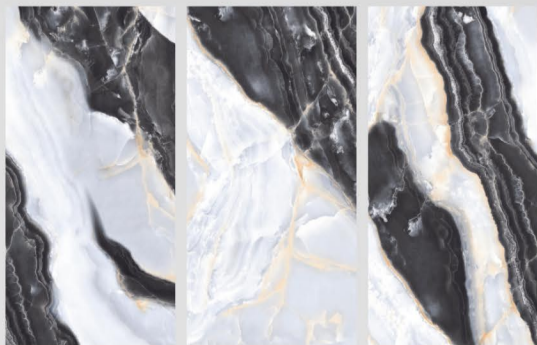

HOLLIS^{TM}
VITRIFIED PVT. LTD.

CRYSTAL PANDA

SIZE :
600X1200MM

FINISH :
HIGH GLOSS

RANDOM :
04