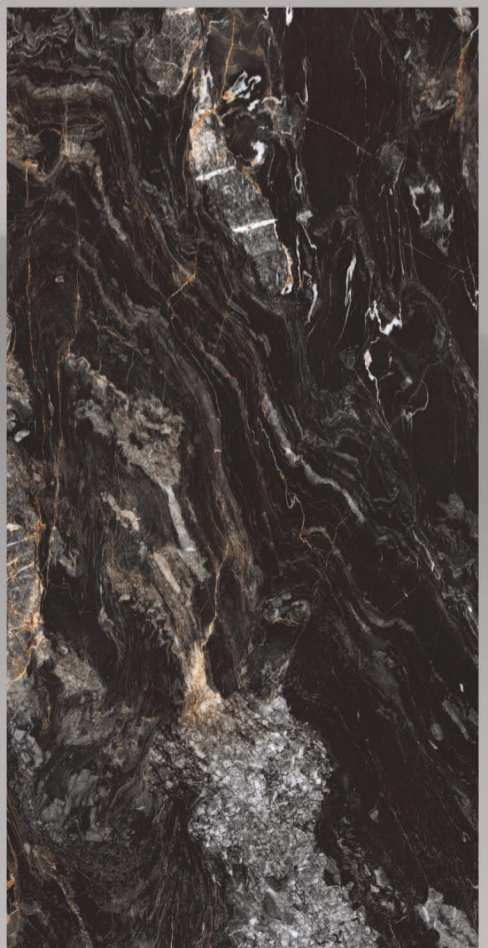

HOLLIS™
VITRIFIED PVT. LTD.

BELVEDERE DARK

SIZE :
600X1200MM

FINISH :
HIGH GLOSS

RANDOM :
04