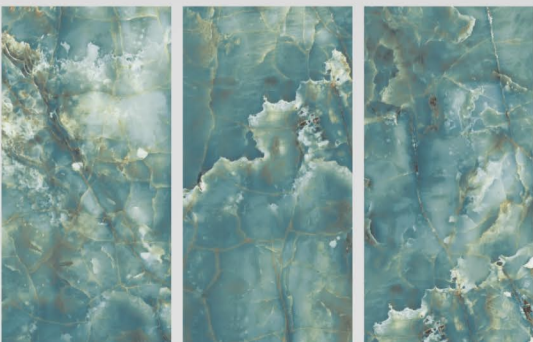

HOLLIS™
VITRIFIED PVT. LTD.

ROSSO ONYX GREEN

SIZE :
600X1200MM

FINISH :
HIGH GLOSS

RANDOM :
04