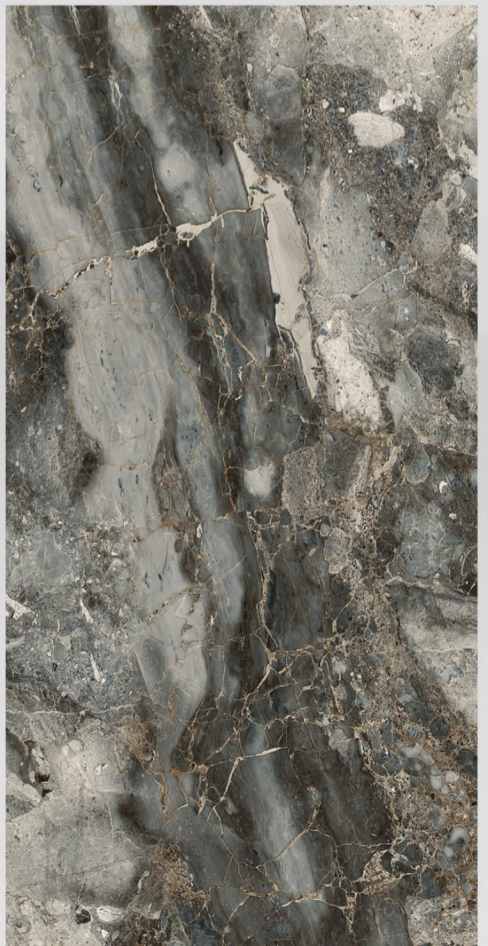

HOLLIS™
VITRIFIED PVT. LTD.

ARABESCATO OROBICO

SIZE :
600X1200MM

FINISH :
HIGH GLOSS

RANDOM :
03