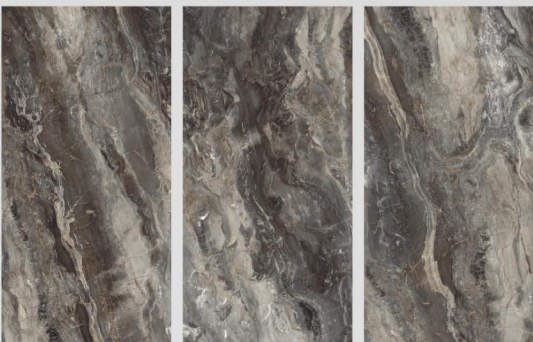

HOLLIS^{TM}
VITRIFIED PVT. LTD.

SPAETEN NATURAL

SIZE :
600X1200MM

FINISH :
HIGH GLOSS

RANDOM :
04