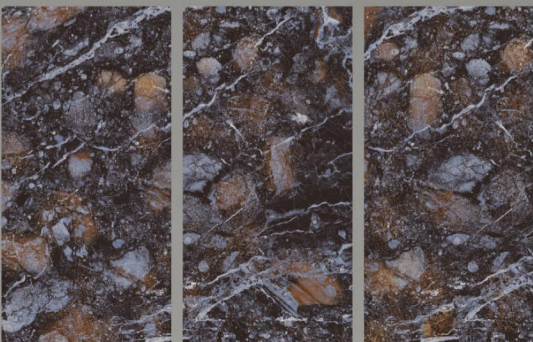

HOLLIS^{TM}
VITRIFIED PVT. LTD.

MARCELLO BROWN

SIZE :
600X1200MM

FINISH :
HIGH GLOSS

RANDOM :
04