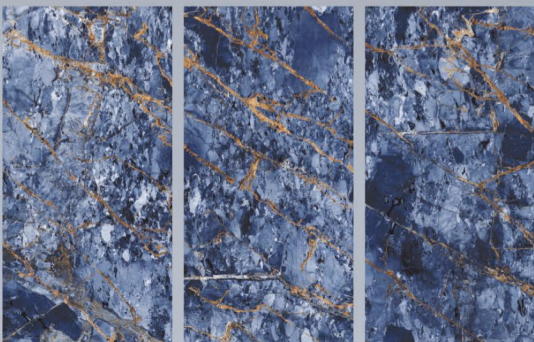

FINISH :
HIGH GLOSS

RANDOM :
03

HOLLISTM
VITRIFIED PVT. LTD.

OCEAN BLUE

SIZE :
600X1200MM

FINISH :
HIGH GLOSS

RANDOM :
04

HOLLISTM
VITRIFIED PVT. LTD.