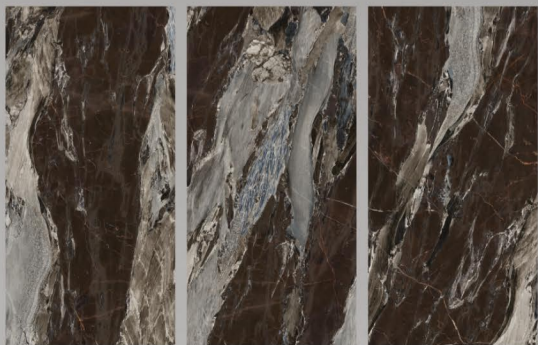

HOLLIS^{TM}
VITRIFIED PVT. LTD.

ESPERADA BLACK

SIZE :
600X1200MM

FINISH :
HIGH GLOSS

RANDOM :
04