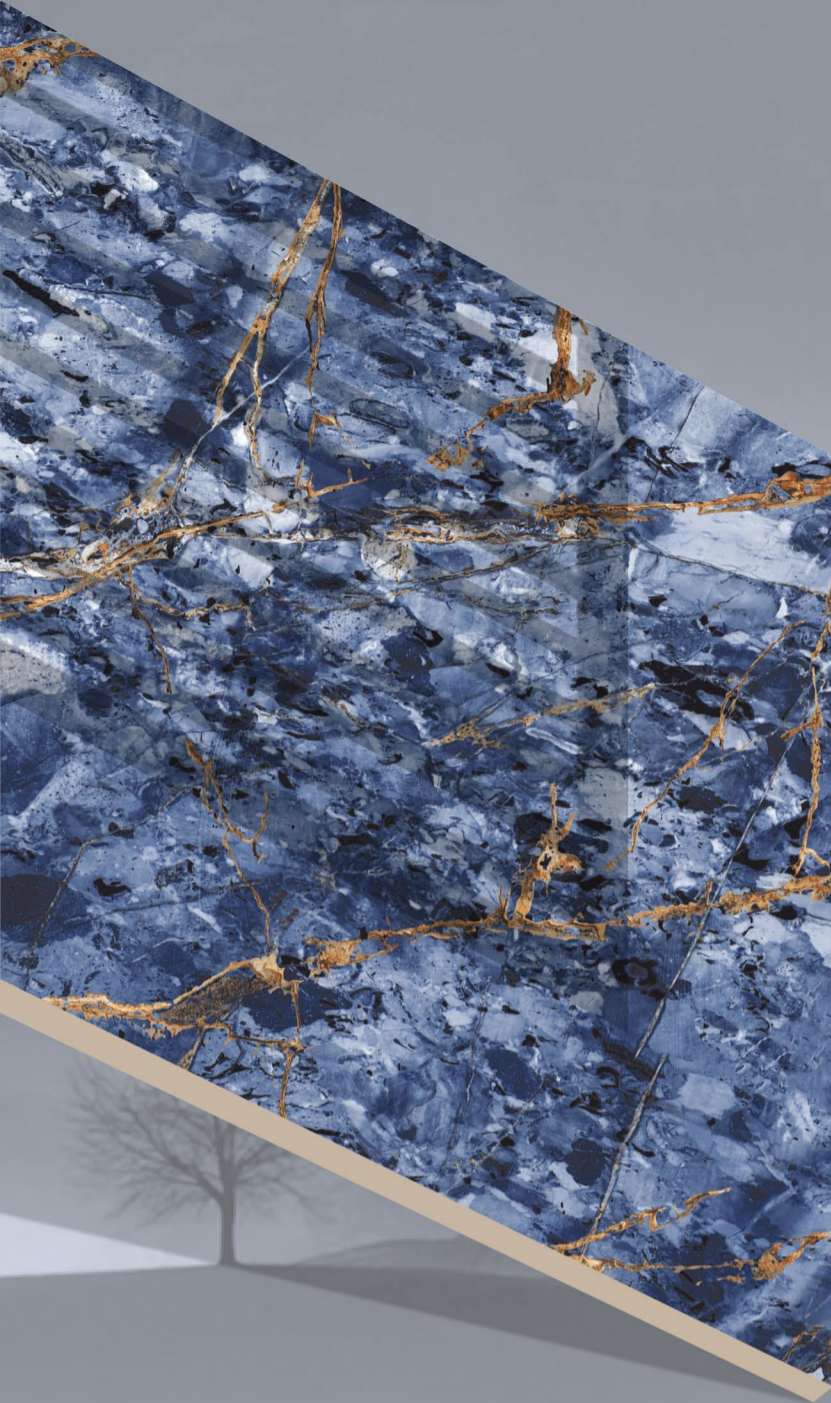

FINISH :
HIGH GLOSS

RANDOM :
03

HOLLISTM
VITRIFIED PVT. LTD.

OCEAN BLUE

SIZE :
600X1200MM

FINISH :
HIGH GLOSS

RANDOM :
04

HOLLISTM
VITRIFIED PVT. LTD.