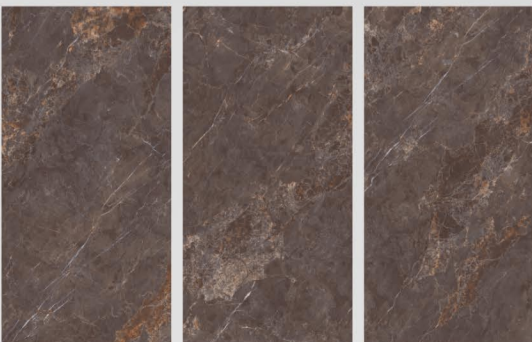

HOLLIS™
VITRIFIED PVT. LTD.

ATONIA BRONZE

SIZE :
600X1200MM

FINISH :
HIGH GLOSS

RANDOM :
04