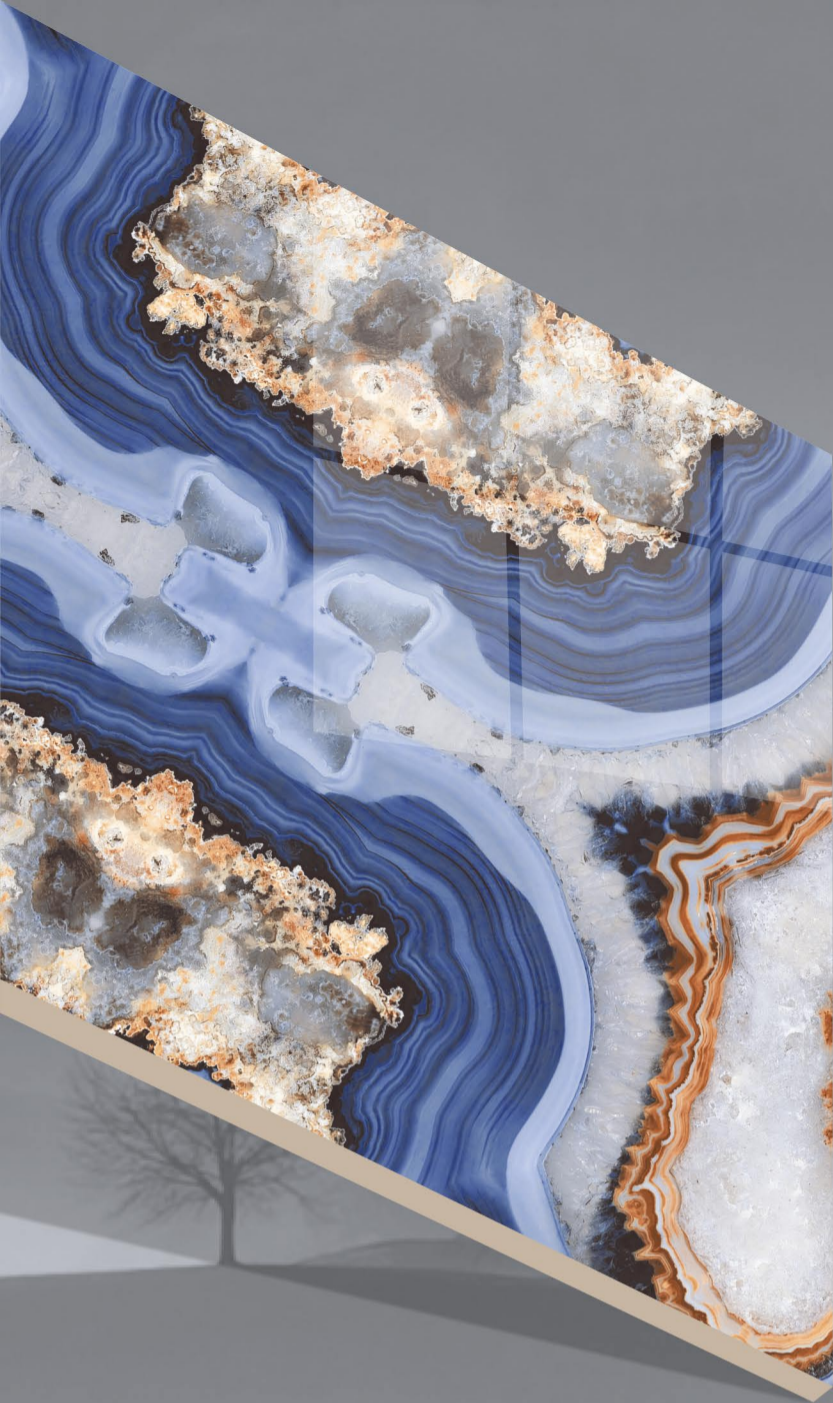

SIZE :
600X1200MM

FINISH :
HIGH GLOSS

RANDOM :
04

HOLLISTM
VITRIFIED PVT. LTD.

EMATO BLUE

SIZE :
600X1200MM

FINISH :
HIGH GLOSS

RANDOM :
01