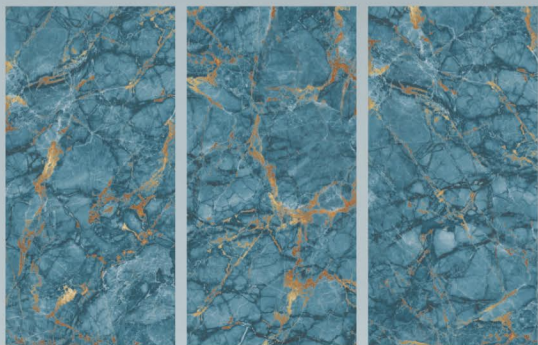

HOLLIS^{TM}
VITRIFIED PVT. LTD.

STAG AQUA

SIZE :
600X1200MM

FINISH :
HIGH GLOSS

RANDOM :
04