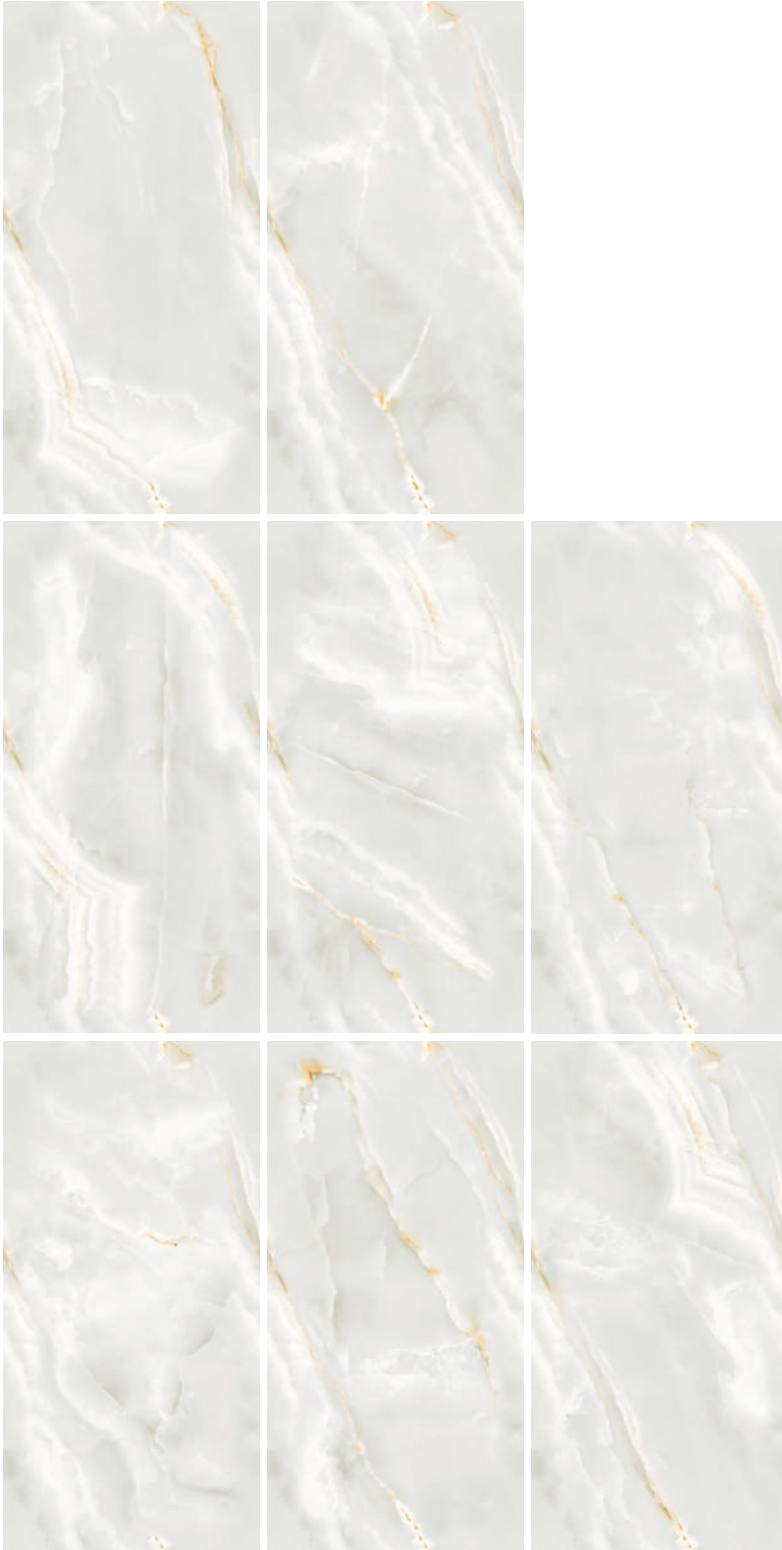

WONDER SKY

SIZE
600X1200MM

FINISH
GLOSSY

RANDOM
8