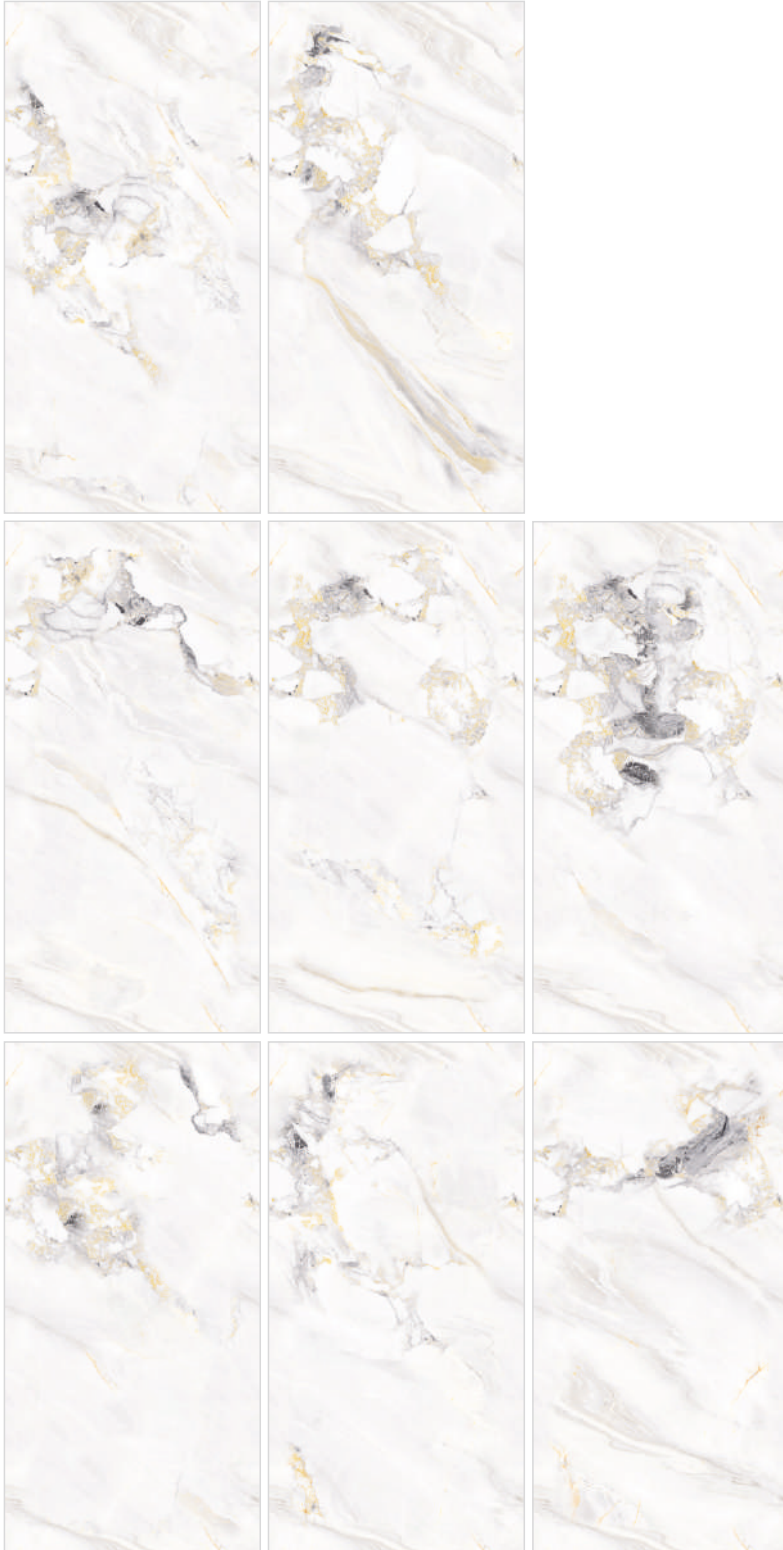

SAND DIAGO BIANCO

SIZE
600X1200MM

FINISH
GLOSSY

RANDOM
8