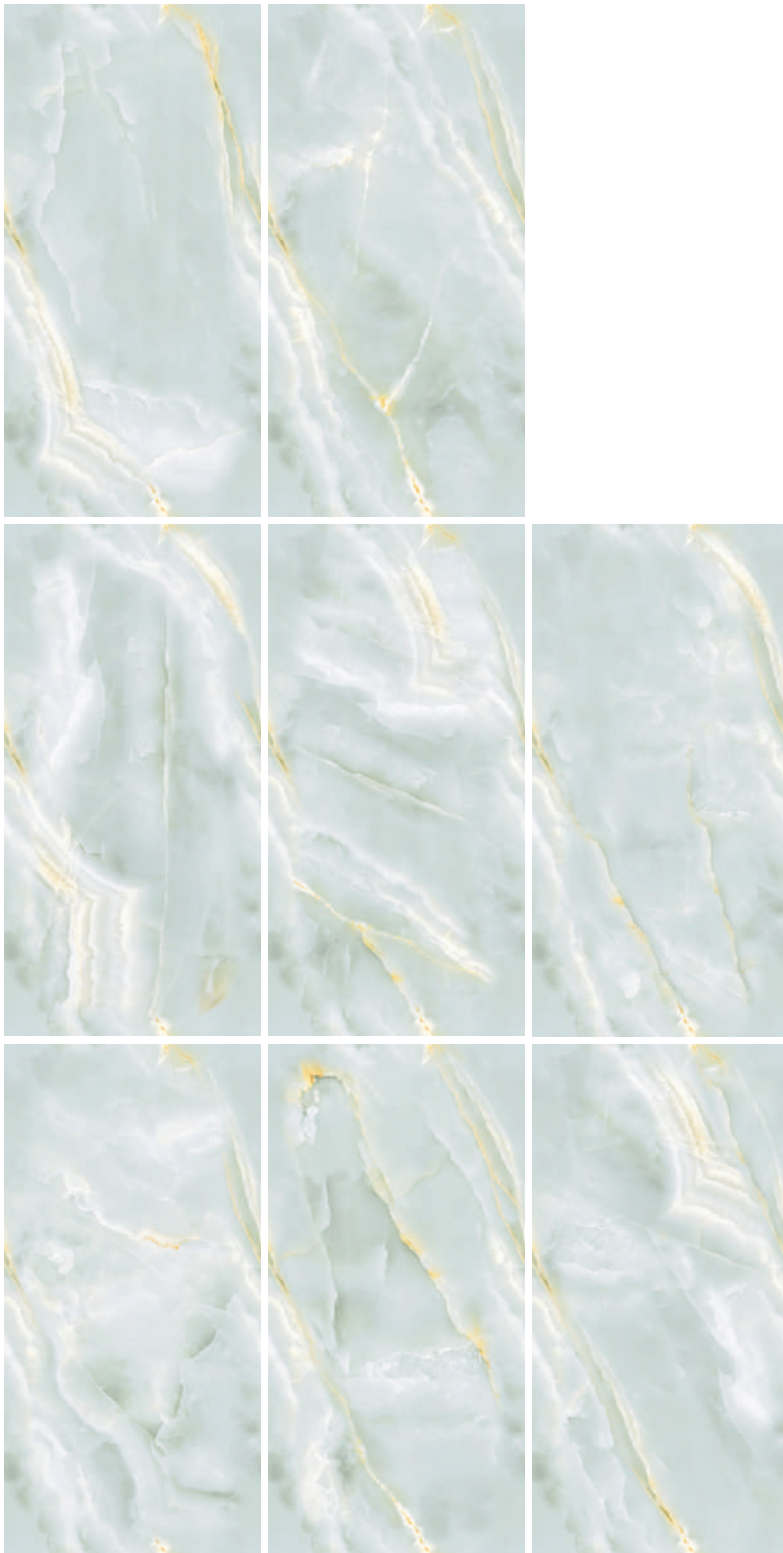

WONDER AQUA

SIZE
600X1200MM

FINISH
GLOSSY

RANDOM
8