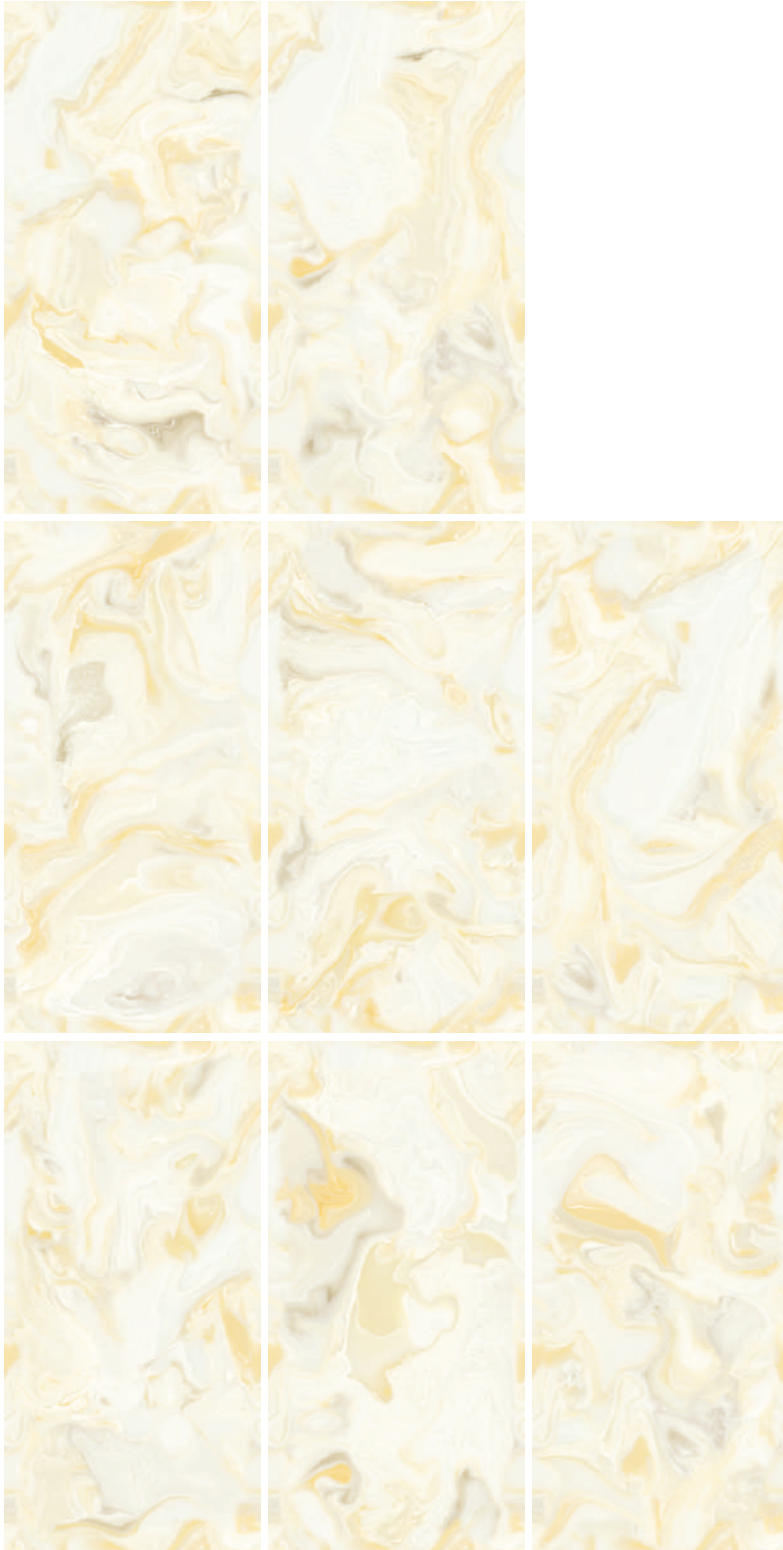

OMEGA GOLD

SIZE
600X1200MM

FINISH
GLOSSY

RANDOM
8