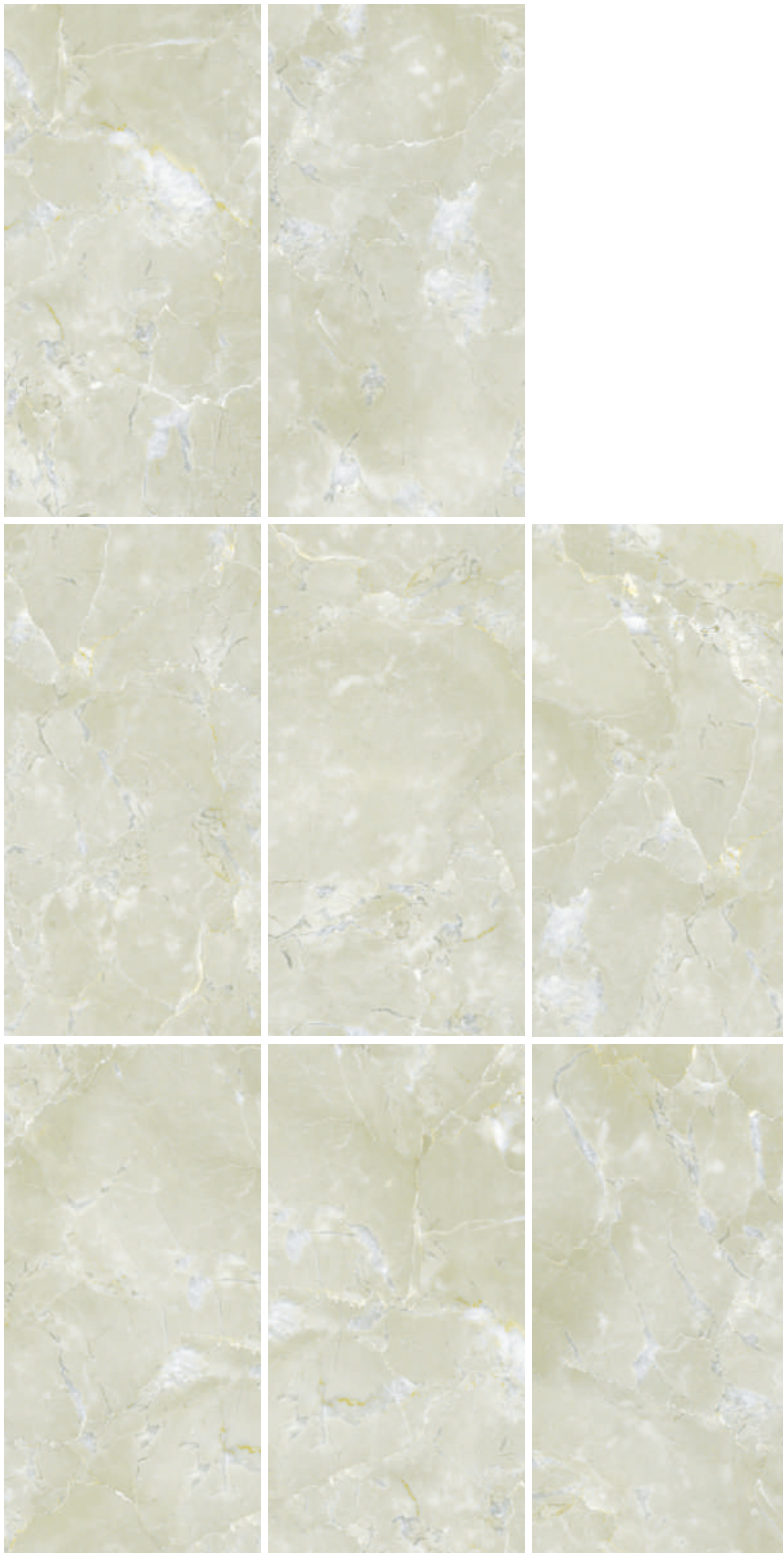

CASTANO LEMON

SIZE
600X1200MM

FINISH
GLOSSY

RANDOM
8