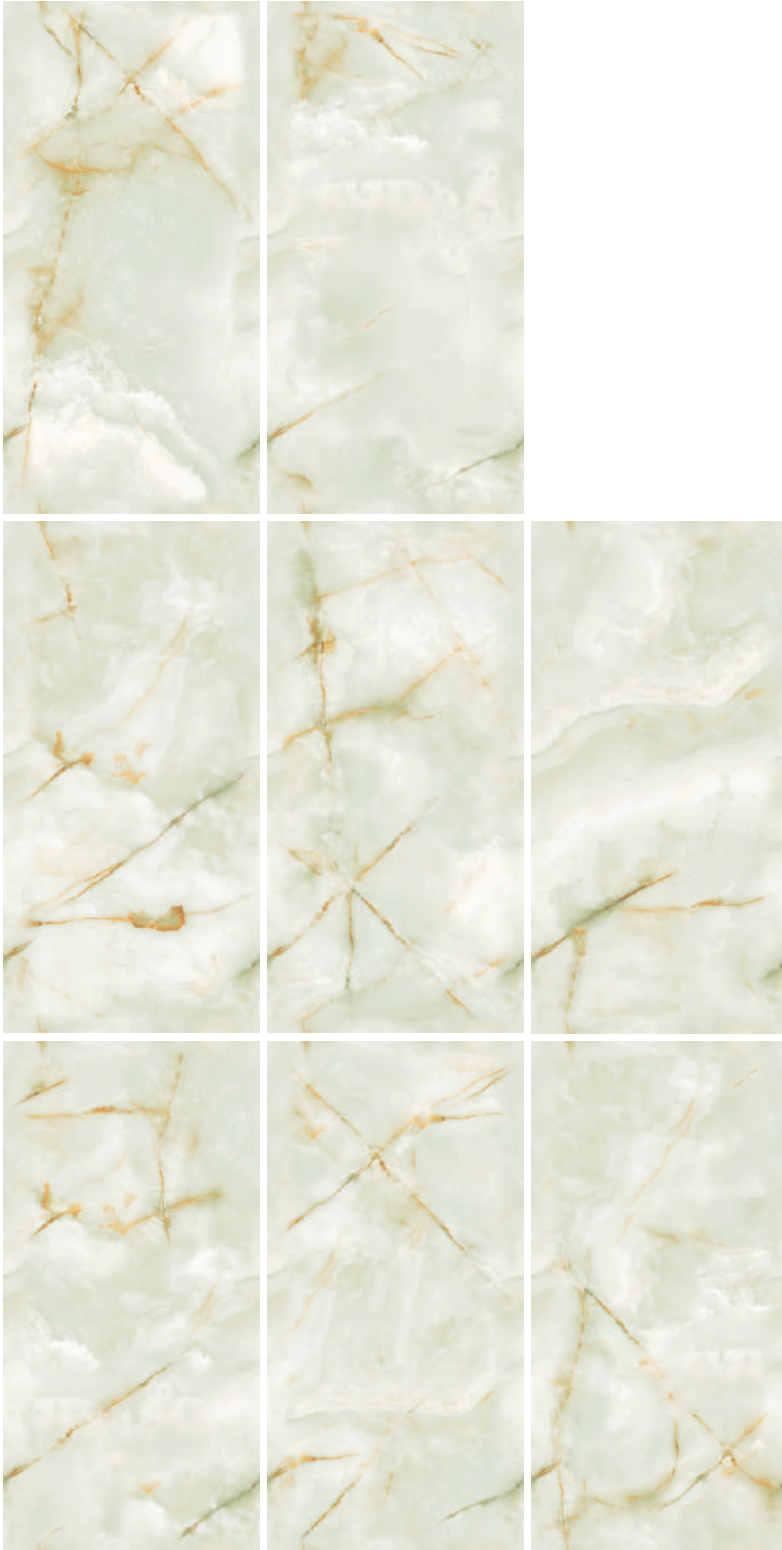

DALTILE AQUA

SIZE
600X1200MM

FINISH
GLOSSY

RANDOM
8