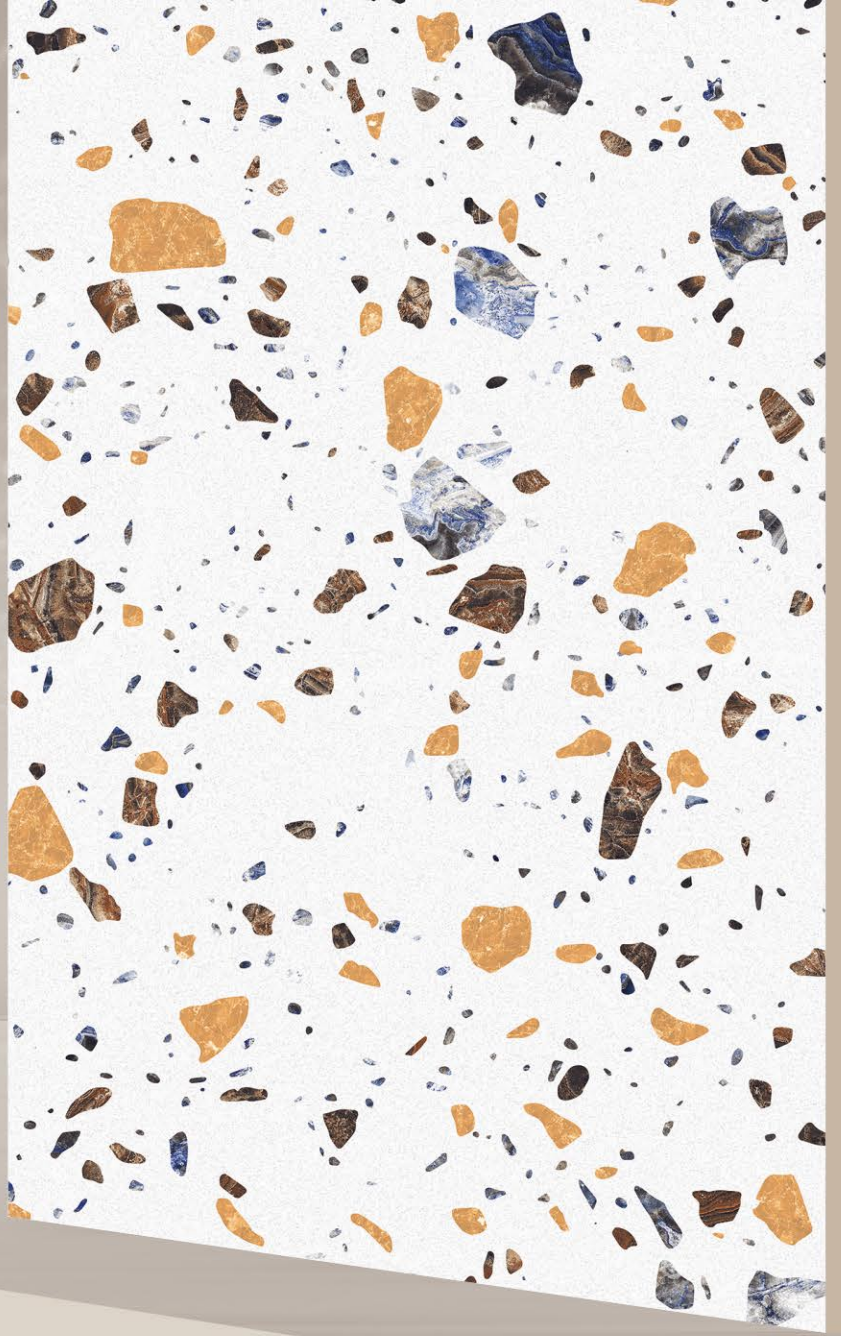

HOLLIS^{TM}
VITRIFIED PVT. LTD.

SIZE :
600x1200MM

FINISH :
CARVING

RANDOM :
04