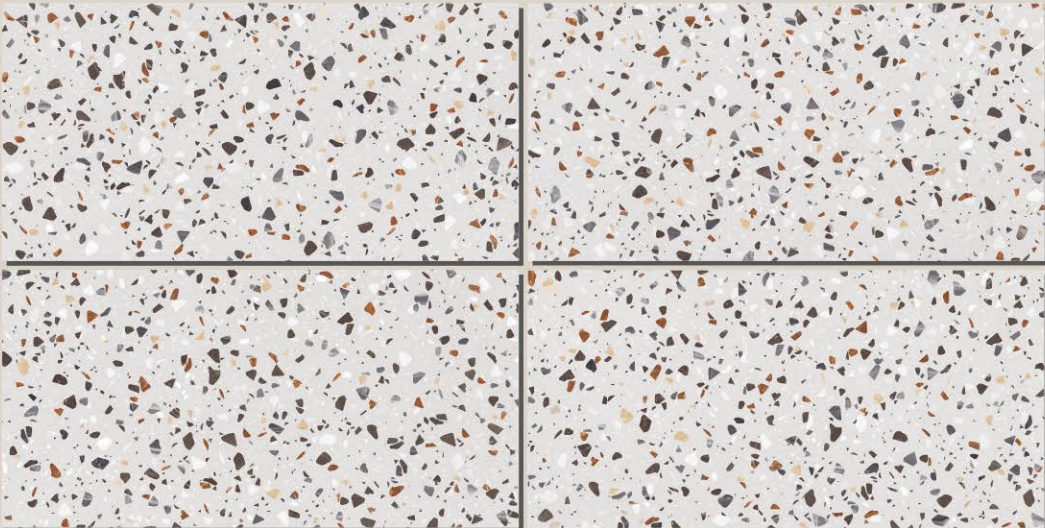

RANDOM :
04

COAL GREEN

HOLLISTM
VITRIFIED PVT. LTD.

**COAL
GREEN**

SIZE :
600x1200MM

FINISH :
CARVING

RANDOM :
04

EPIROS FLINT