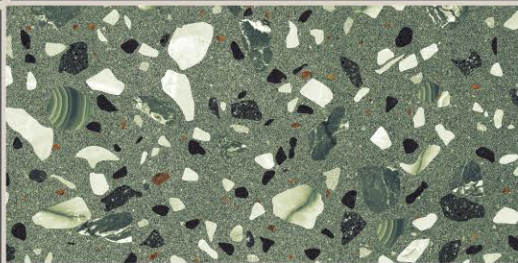

HOLLIS^{TM}
VITRIFIED PVT. LTD.

SIZE :
600x1200MM

FINISH :
CARVING

RANDOM :
04

COAL GREEN