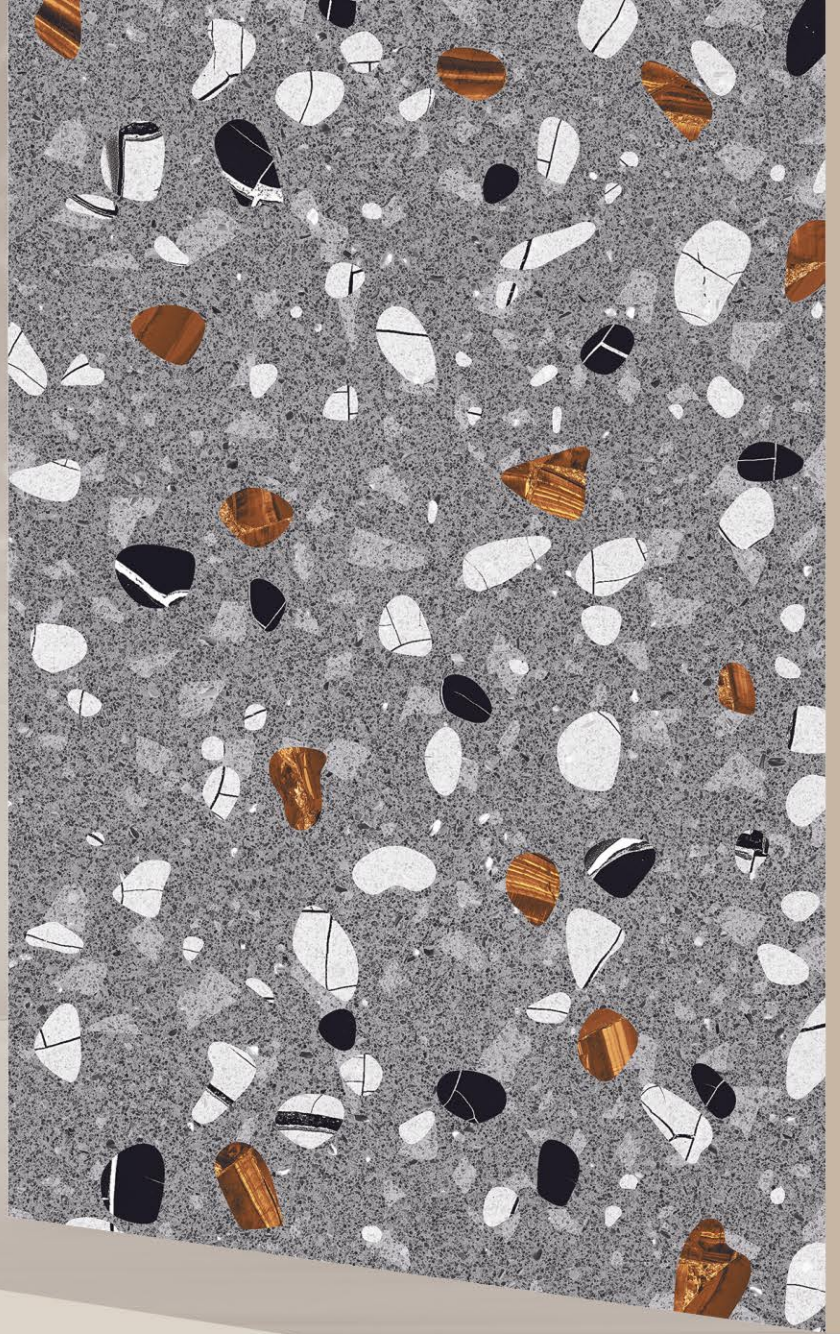

HOLLIS^{TM}
VITRIFIED PVT. LTD.

SIZE :
600x1200MM

FINISH :
CARVING

RANDOM :
04