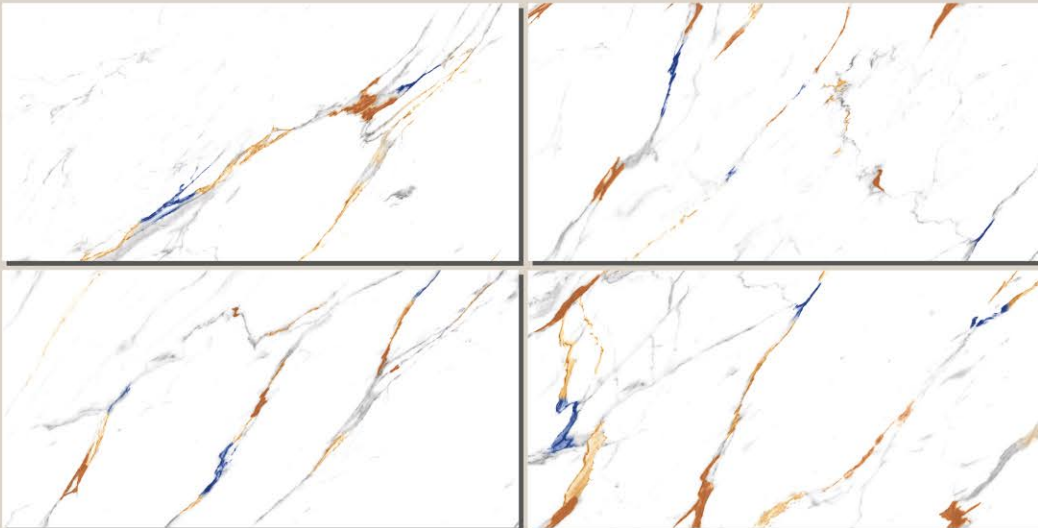

ROMANTIC WHITE

HOLLISTM
VITRIFIED PVT. LTD.

SIZE :
600x1200MM

FINISH :
CARVING

RANDOM :
04

SIPRIA WHITE

HOLLISTM
VITRIFIED PVT. LTD.

SIZE :
600x1200MM