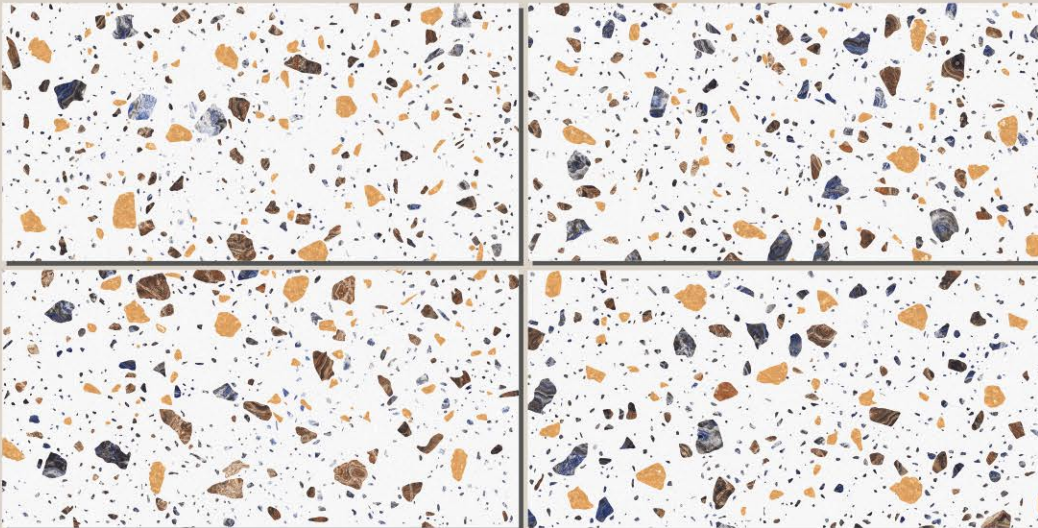

HOLLISTM
VITRIFIED PVT. LTD.

SIZE :
600x1200MM

FINISH :
CARVING

RANDOM :
04

CIAZ CHARCOAL

HOLLISTM
VITRIFIED PVT. LTD.

SIZE :
600x1200MM

FINISH :
CARVING