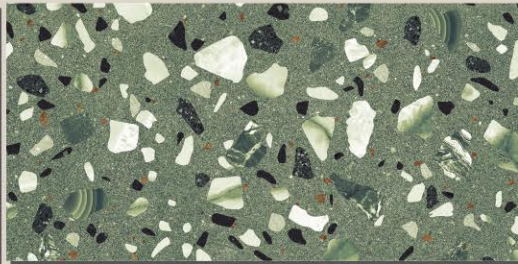

HOLLIS^{TM}
VITRIFIED PVT. LTD.

SIZE :
600x1200MM

FINISH :
CARVING

RANDOM :
04

COAL GREEN