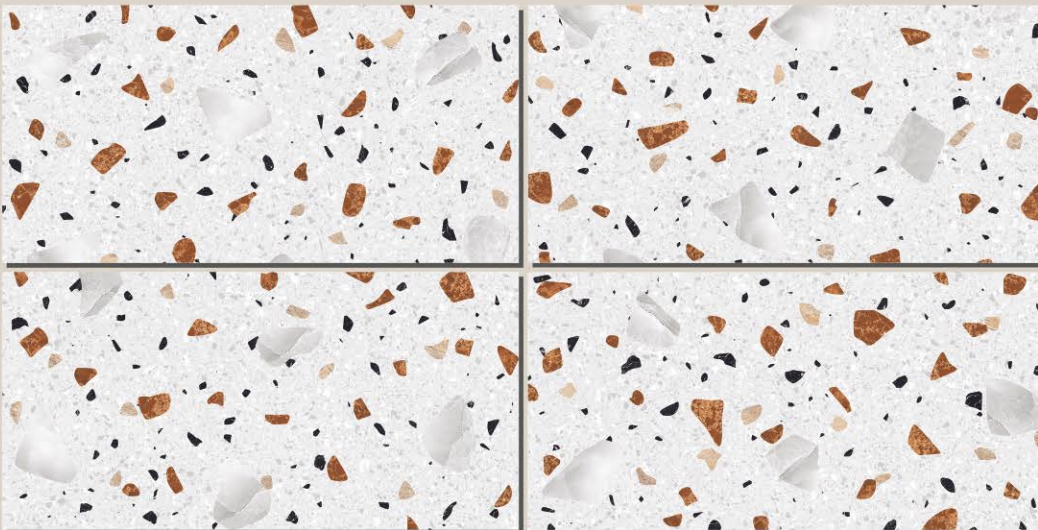

MOSAIC FOSSIL