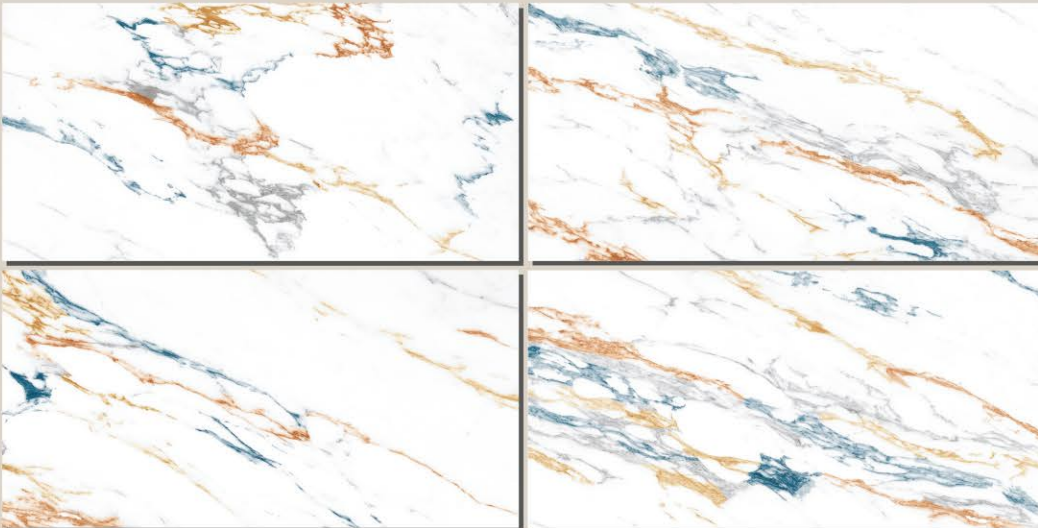

BIANCO LASA

**BIANCO
LASA**

HOLLISTM
VITRIFIED PVT. LTD.

SIZE :
600x1200MM

FINISH :
CARVING

RANDOM :
06

CARPECIA WINE

SIZE :
600x1200MM