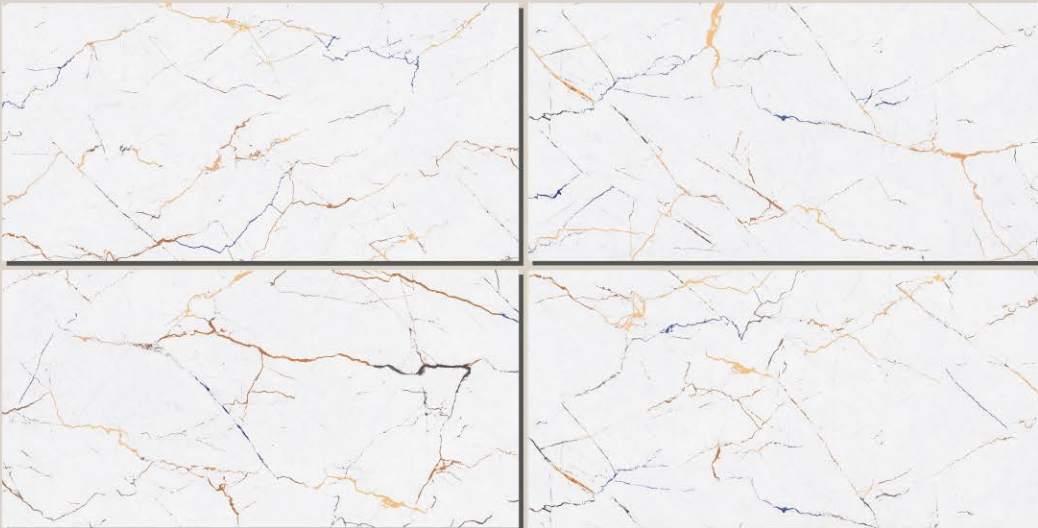

ROMANTIC WHITE