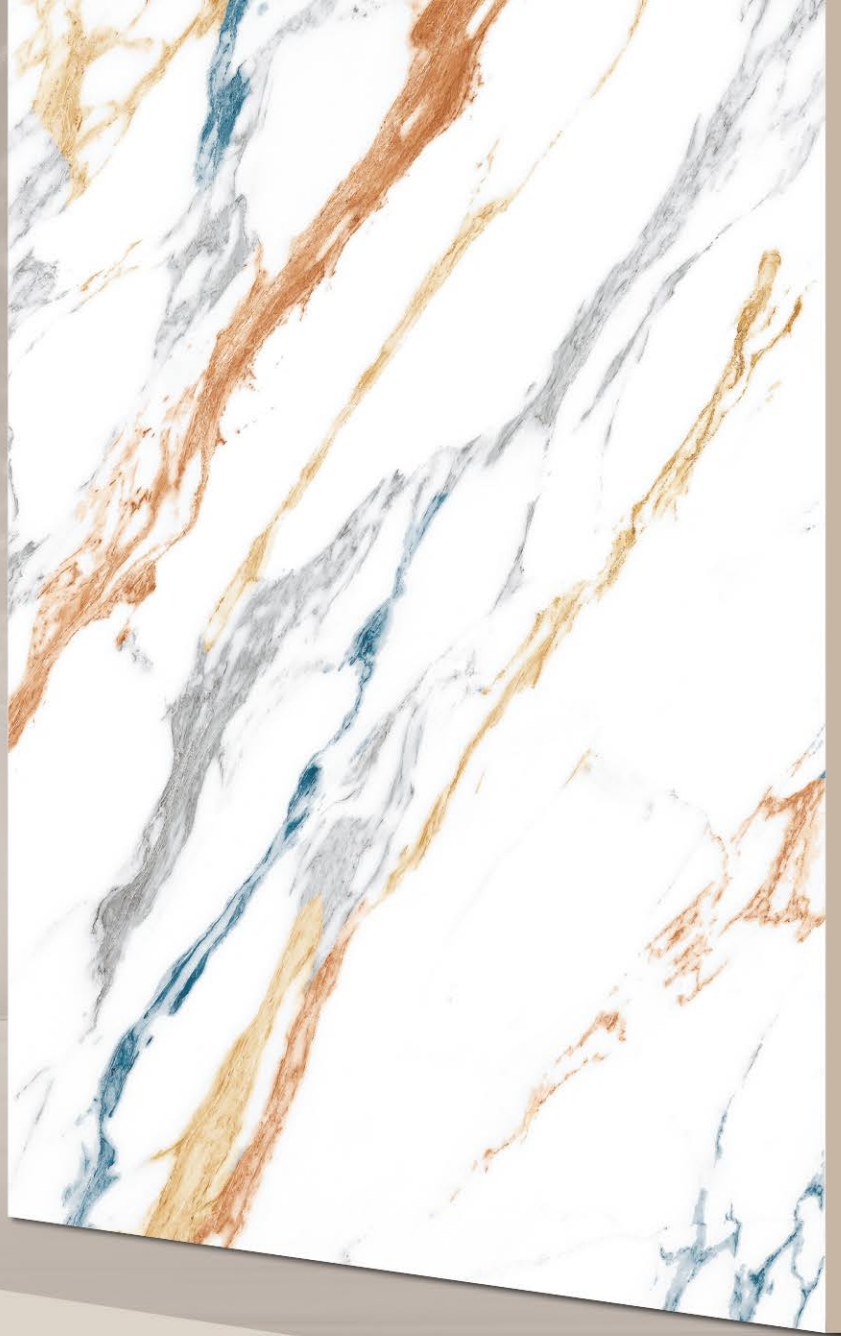

BIANCO LASA

**BIANCO
LASA**

HOLLISTM
VITRIFIED PVT. LTD.

SIZE :
600x1200MM

FINISH :
CARVING

RANDOM :
06

CARPECIA WINE

SIZE :
600x1200MM