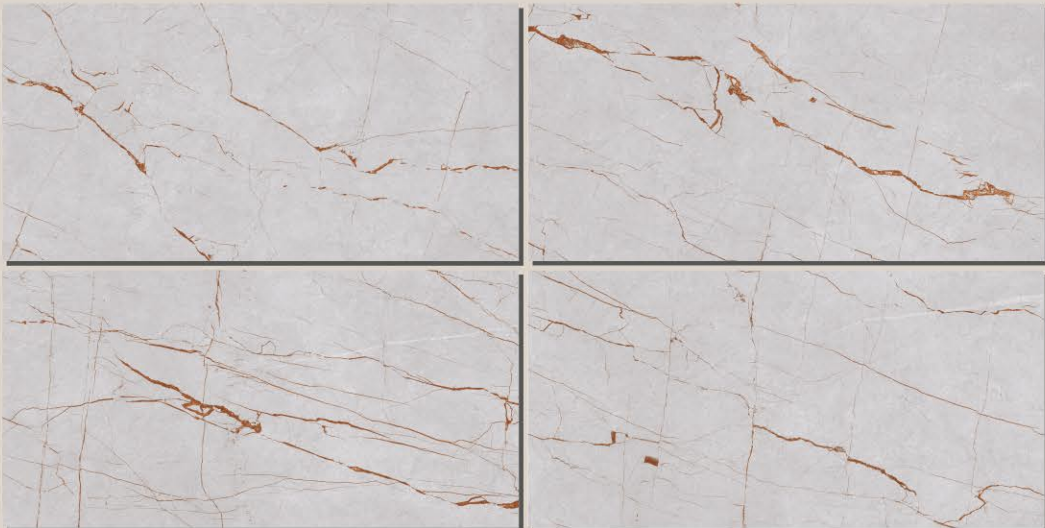

ELIAS NATURAL