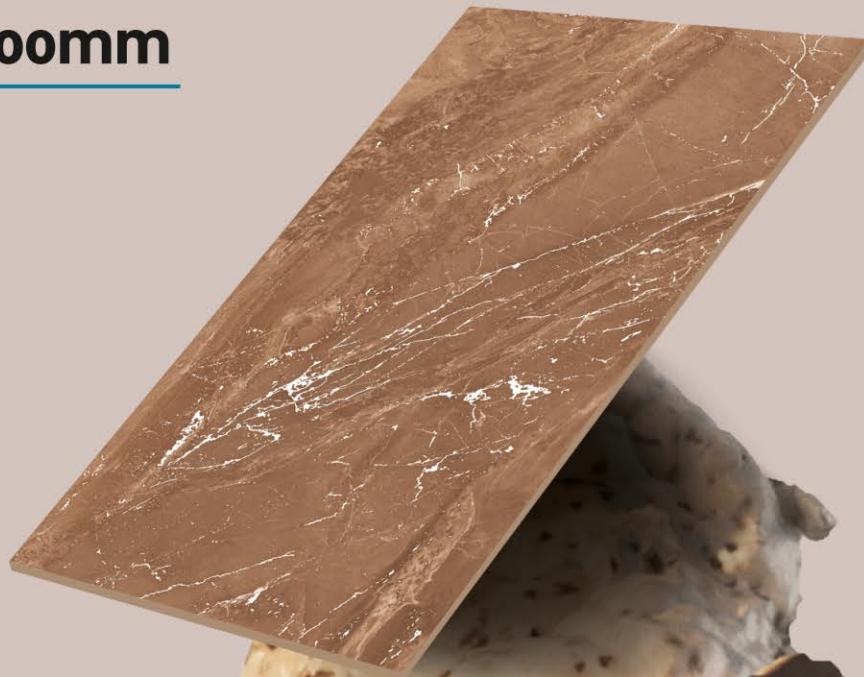

HOLLISTM
VITRIFIED PVT. LTD.

CARVING
COLLECTION

600x1200mm

GVT-PGVT

MARBLE | **TERRAZO** | **WOODEN**
SERIES | SERIES | SERIES

EMINENCE

shines brightly in every endeavor

Introducing our **"Carving Collection"** – a stunning array of 600x1200mm tiles that exude timeless elegance. These tiles are designed to transform your living spaces with their generous size and exquisite detailing.