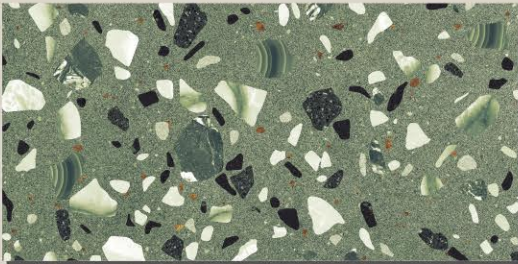

HOLLIS^{TM}
VITRIFIED PVT. LTD.

SIZE :
600x1200MM

FINISH :
CARVING

RANDOM :
04

COAL GREEN