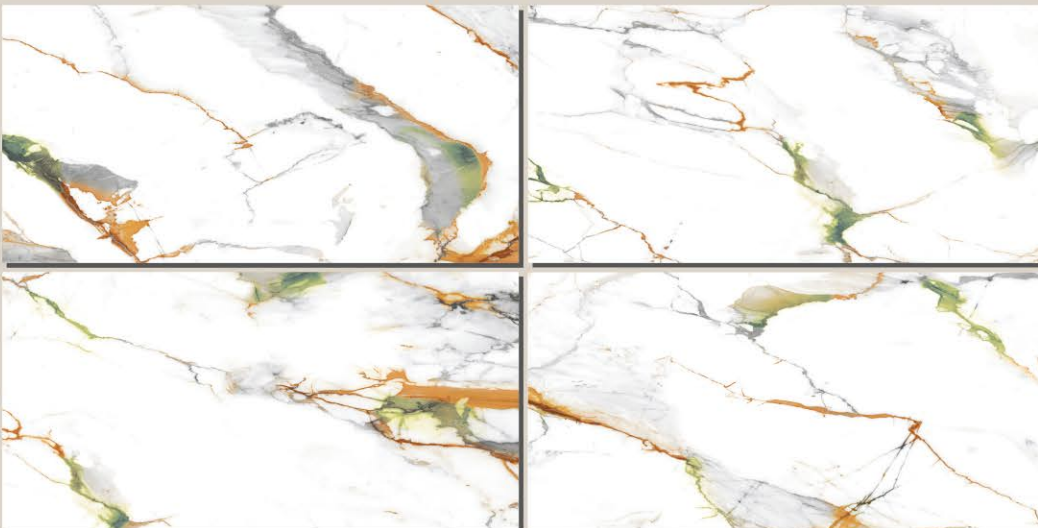

DEVONIAN MULTI