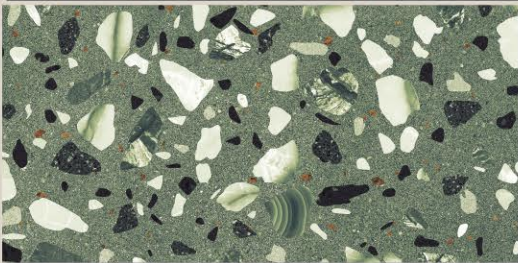

HOLLIS^{TM}
VITRIFIED PVT. LTD.

SIZE :
600x1200MM

FINISH :
CARVING

RANDOM :
04

COAL GREEN