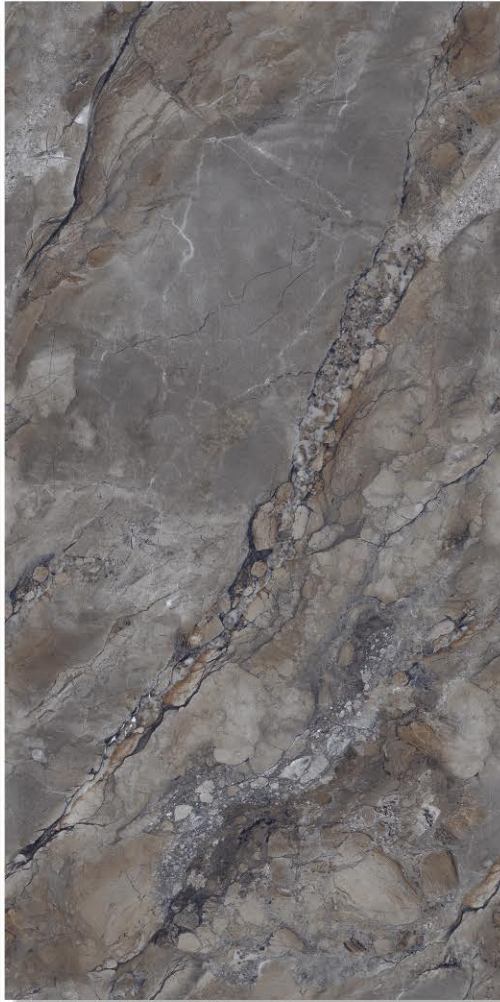

FAENZA
ORO
NATURAL

SIZE
600X1200MM

FINISH
GLOSSY

RANDOM
04

**FAENZA
ORO
SMOKE**

**SIZE
600X1200MM**

**FINISH
GLOSSY**

**RANDOM
04**