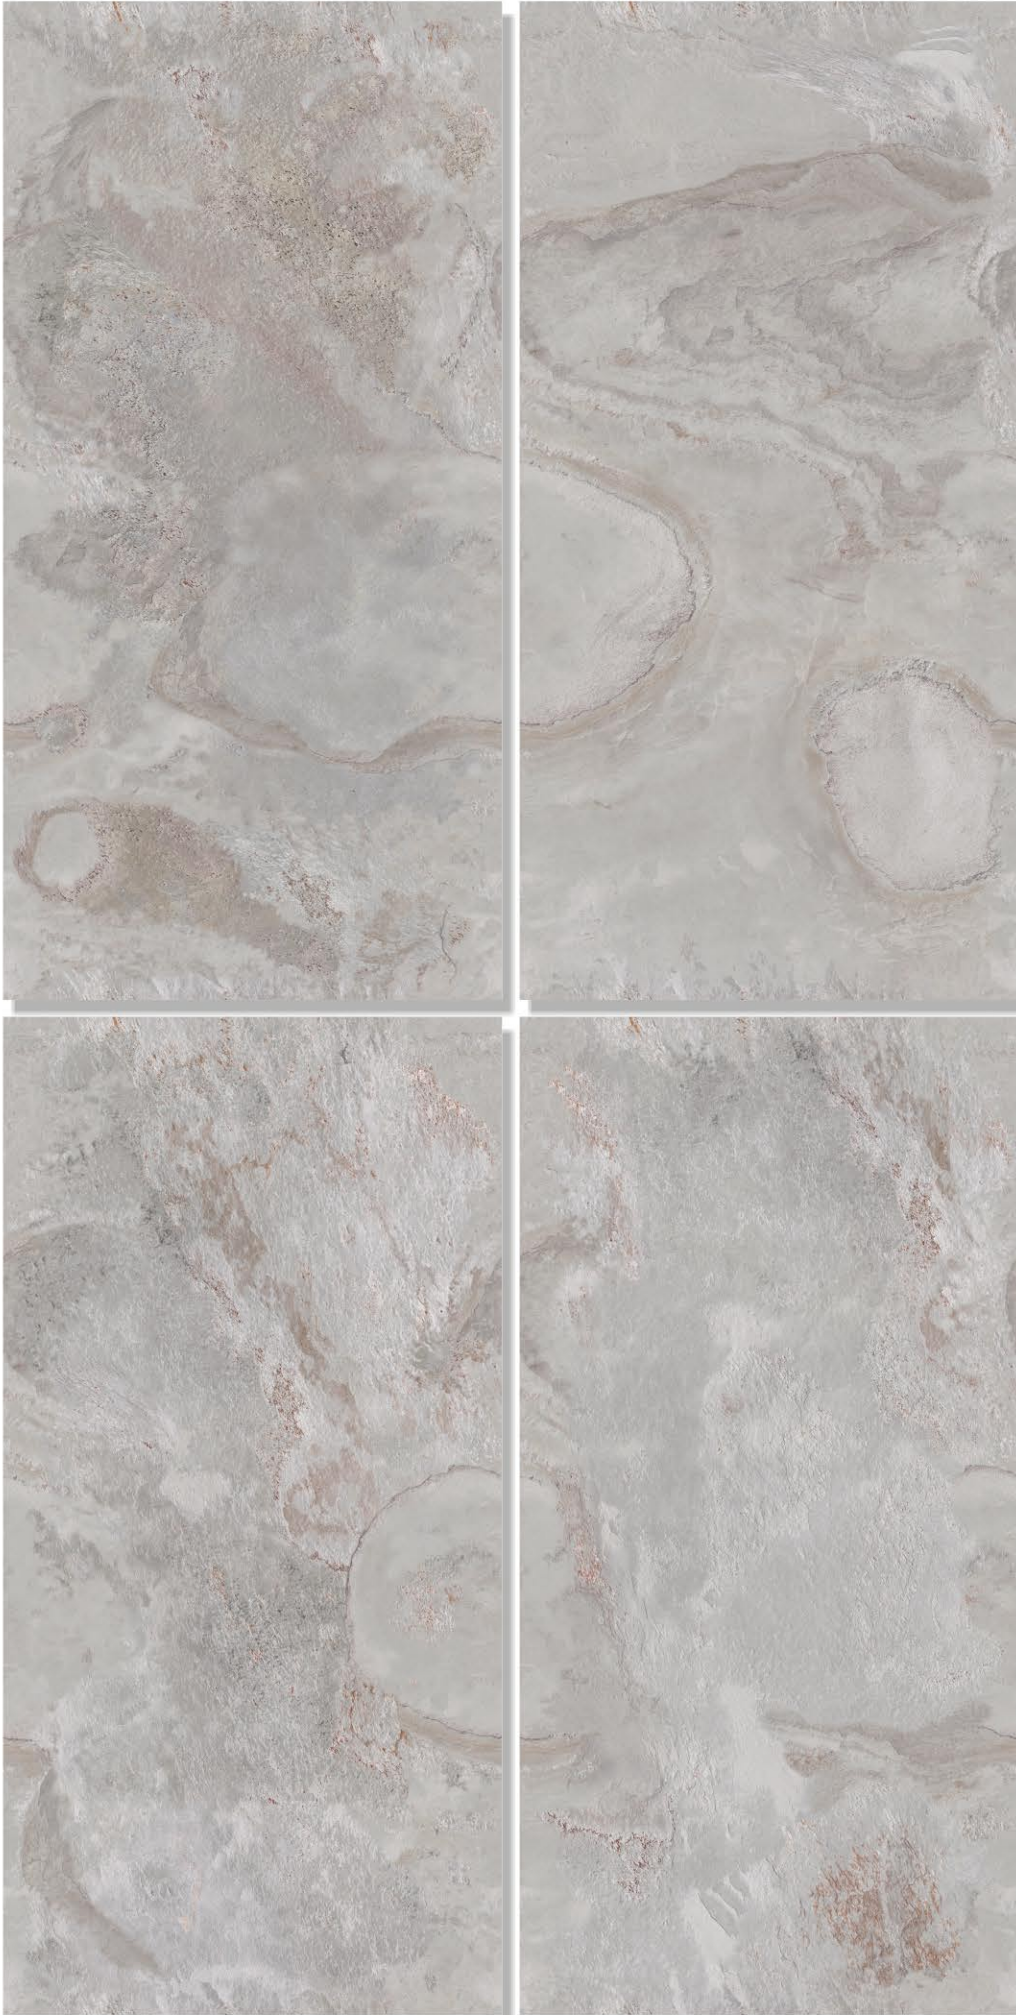

**SANDY
GREY**

**SIZE
600X1200MM**

**FINISH
GLOSSY**

**RANDOM
04**