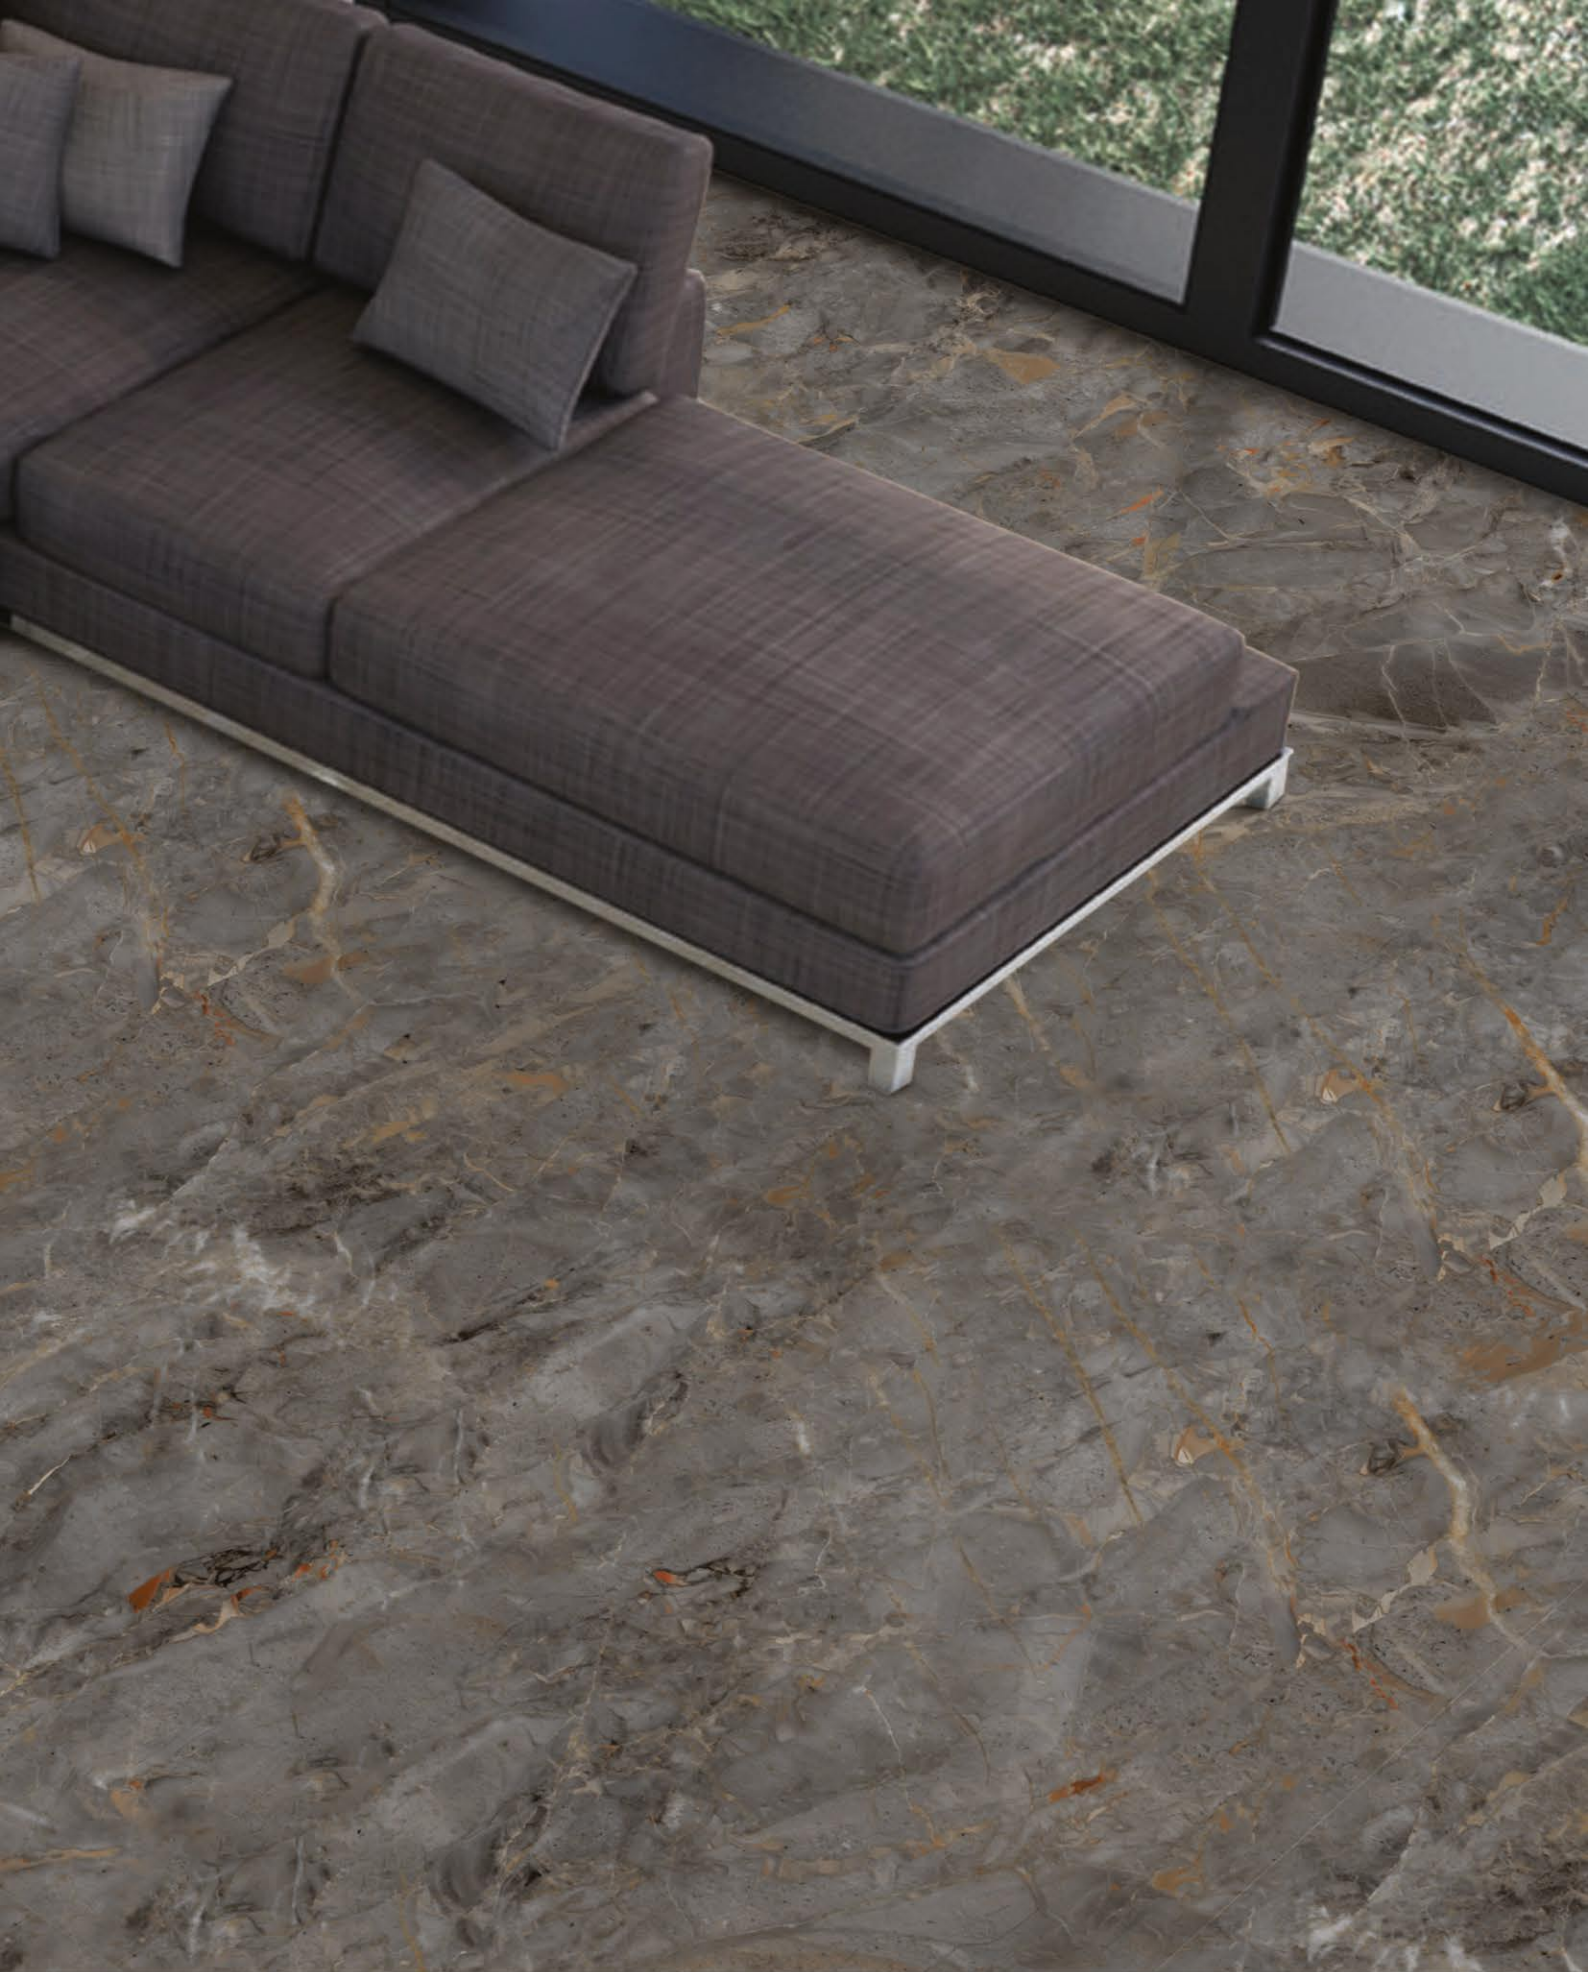

DALTON NERO

HOLLIS™
VITRIFIED PVT. LTD.